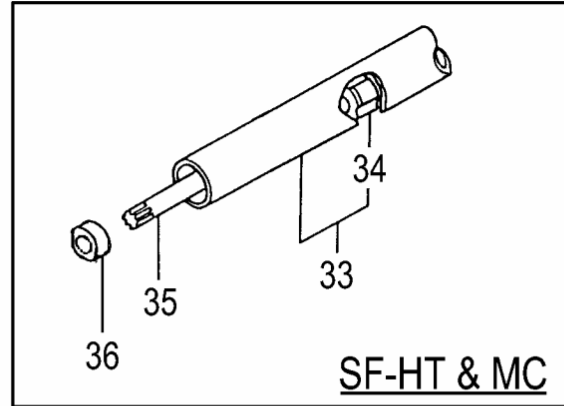

ITEM	PART NUMBER	DESCRIPTION	QTY	COMMENTS
1-1	0363248920	SHAFT,DRIVE	1	
1-2	3413248980	PIPE,DRIVE SHAFT	1	
1-3	3473836090	BUSHING	4	
1-20	3413729920	PIPE,DRIVE SHAFT	1	
1-21	3203729020	SPACER	1	
1-22	3503729920	LINER,DRIVE SHAFT	1	
1-23	3443729920	SHAFT,FLEX	1	
1-24	3533729990	DRIVE SHAFT ASSY	1	
1-33	3413846680	DRIVE SHAFT PIPE	1	
1-34	3473836090	BUSHING	3	
1-34	3473836090	BUSHING	3	
1-35	0363819020	SHAFT,DRIVE B	1	
1-36	3473846620	BUSHING	1