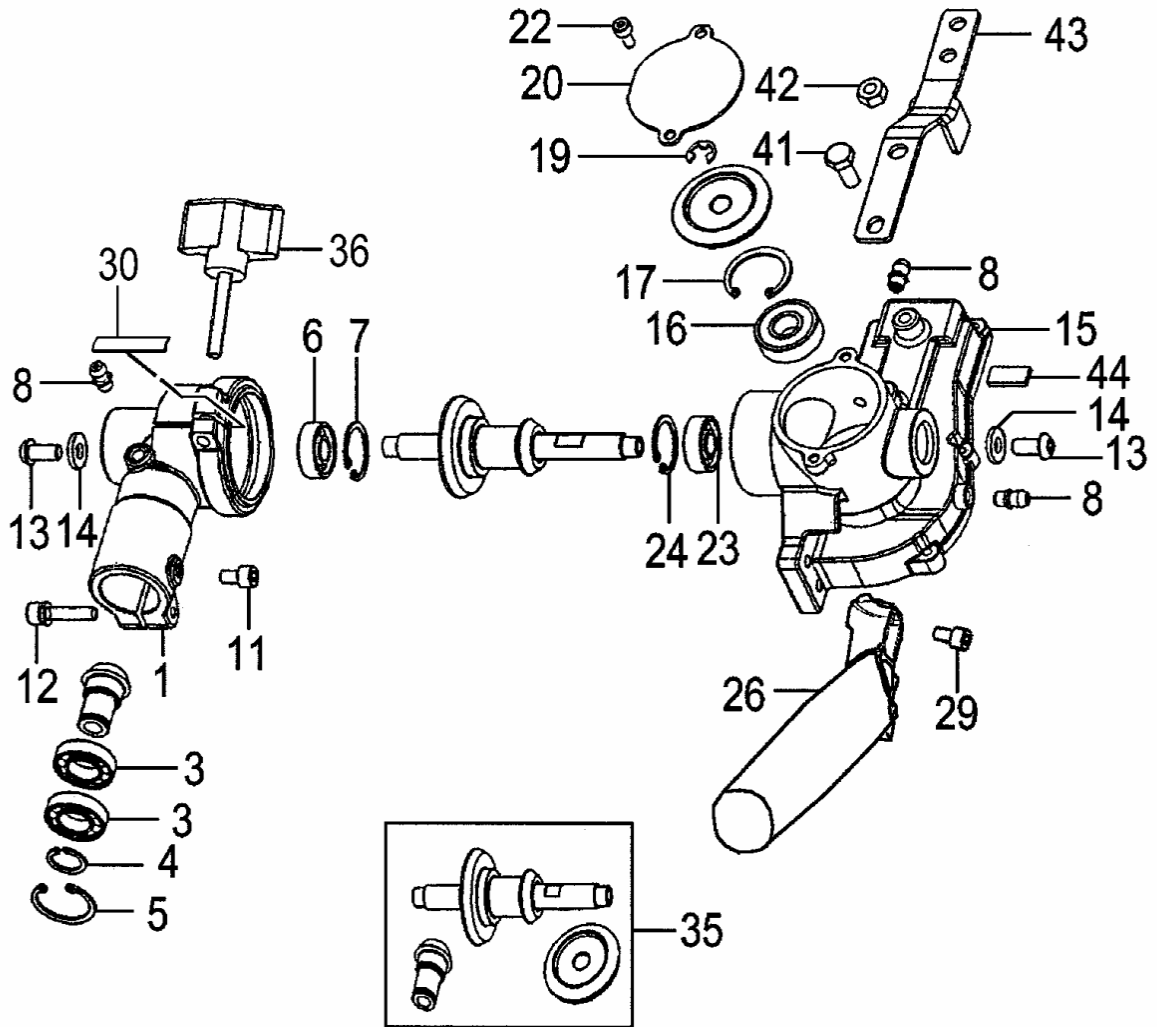

Tanaka Illustrated Parts Manual

Model Number:

TBC-SF

SMART FIT ATTACHMENTS

P/N 32847

Rev 000

Date 5-4-07

ITEM	PART NUMBER	DESCRIPTION	QTY	COMMENTS
1-1	0363248920	SHAFT,DRIVE	1	
1-2	3413248980	PIPE,DRIVE SHAFT	1	
1-3	3473836090	BUSHING	4	
1-20	3413729920	PIPE,DRIVE SHAFT	1	
1-21	3203729020	SPACER	1	
1-22	3503729920	LINER,DRIVE SHAFT	1	
1-23	3443729920	SHAFT,FLEX	1	
1-24	3533729990	DRIVE SHAFT ASSY	1	
1-33	3413846680	DRIVE SHAFT PIPE	1	
1-34	3473836090	BUSHING	3	
1-34	3473836090	BUSHING	3	
1-35	0363819020	SHAFT,DRIVE B	1	
1-36	3473846620	BUSHING	1	

HEDGETRIMMER GEAR CASE • FIGURE 2

ITEM	PART NUMBER	DESCRIPTION	QTY	COMMENTS
2-1	3003228721	CASE, GEAR, A, 24mm	1	
2-3	99961690101	BEARING, BALL, #6901ZZ	2	
2-4	99352012002	RING, STOP, S12, OUTER	1	
2-5	99351024002	RING, STOP, C-24, IN	1	
2-6	99961608013	BEARING, BALL, #608Z	1	
2-7	99351022002	RING, STOP, C22, IN	1	
2-8	30032250801	FITTING, GREASE	3	
2-11	99051050103	BOLT, HEX. HOLE, 5X10	1	
2-12	99461050254	BOLT, HEX HOLE, 5X25S	1	
2-13	99053060125	SCREW, HEX HOLE 6X12	2	
2-14	87132600200	WASHER, SPECIAL, B	2	
2-15	3013228620	CASE, GEAR B	1	
2-16	99961600014	BEARING, BALL, #6000DD	1	
2-17	99351026002	RING, STOP, IN, C-26	1	
2-19	99355060000	RING, STOP, E6	1	
2-20	3273228020	COVER, GEAR CASE A	1	
2-22	99051040085	BOLT, HEX, 4x8	2	
2-23	99961608013	BEARING, BALL, #608Z	1	
2-24	99351022002	RING, STOP, C22, IN	1	
2-26	2103228620	HANDLE	1	
2-29	99053060153	BOLT, HEX, 6X15	2	
2-30	0883228720	SEAL, D	1	
2-35	3023228600	GEAR & PINION SET	1	
2-36	5123228680	KNOB, HANDLE, A	1	
2-41	99023060141	BOLT, PLUS, 6X14	1	
2-42	99101060041	NUT, 6	1	
2-43	4623228620	PLATE, SUPPORT	1	
2-44	0863228620	SEAL, GREASE, B	1	