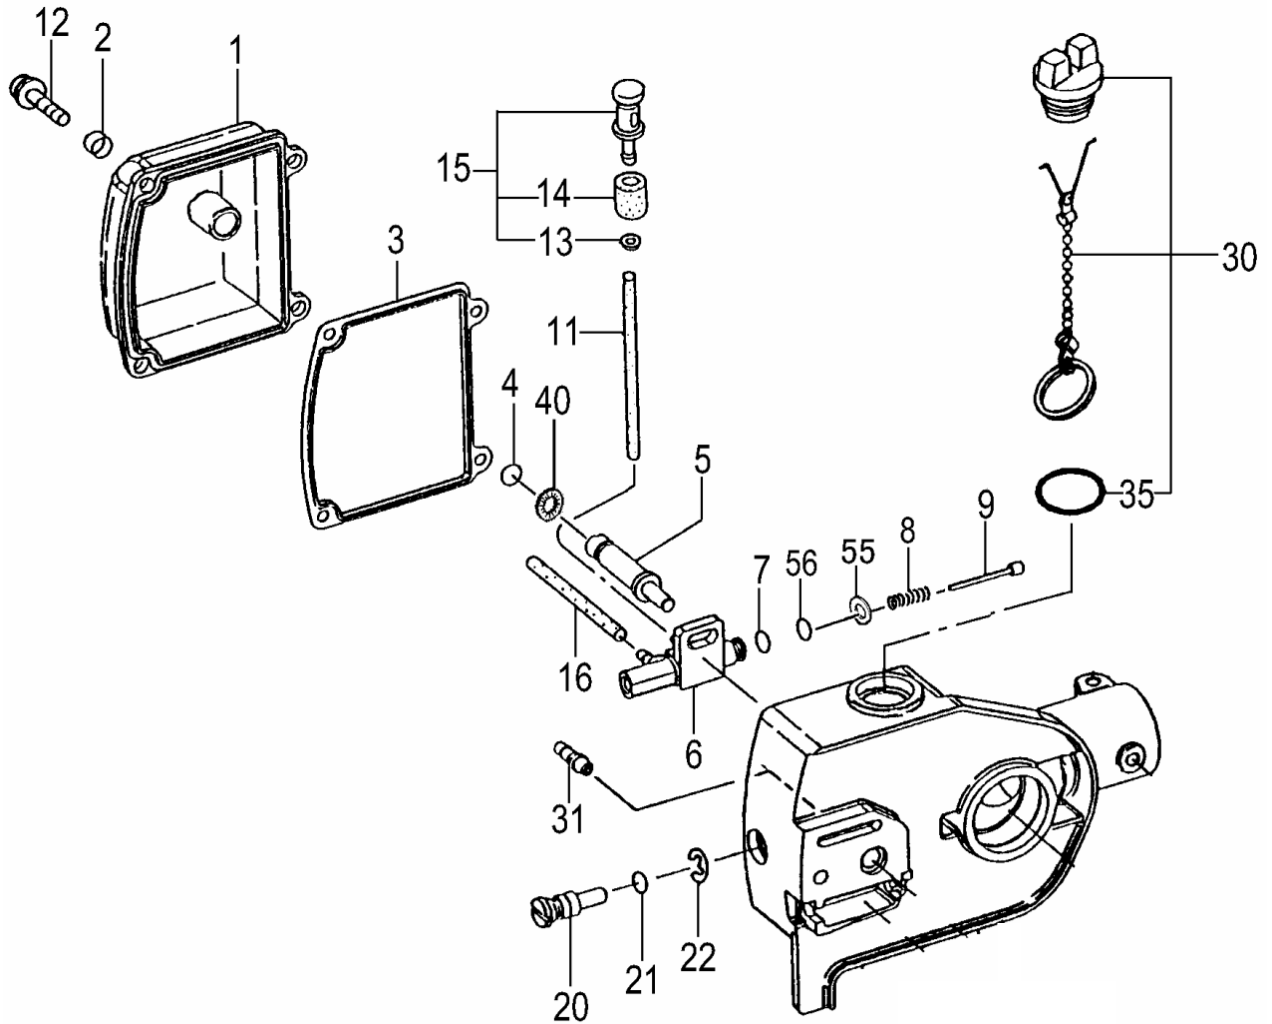

ITEM	PART NUMBER	DESCRIPTION	QTY	COMMENTS
4-1	0413230420	COVER,OIL TANK	1	
4-2	0313230420	COLLAR 3	4	
4-3	4223230421	GASKET,OIL TANK	1	
4-4	99967005000	O-RING,P5	1	
4-5	3823230420	BOLT,STEP,A	1	
4-6	0713234480	PUMP,OIL	1	
4-7	99967005000	O-RING,P5	1	
4-8	4493230420	SPRING,OIL PUMP	1	
4-9	0733230481	PISTON,OIL PUMP	1	
4-11	7005300506	PIPE,FUEL 3X5X60	1	
4-12	99416040126	SCREW,4X12,WS	4	
4-13	99201050011	WASHER,5	1	
4-14	4873234520	FILTER,FINE MESH	1	
4-15	4863234590	FILTER ASSY,FINE MESH	1	
4-16	7005300507	PIPE,FUEL 3X5X75	1	
4-20	5013230421	ADJUSTER,OIL PUMP	1	
4-21	99967005000	O-RING,P5	1	
4-22	99355060001	RING,STOP,6	1	
4-30	6243230492	CAP,OIL TANK	1	
4-31	0823230420	BANJO,OIL PUMP	1	
4-35	99967015000	O-RING,P15	1	
4-40	9923008000	NUT,PUSH	1	
4-55	99201020011	WASHER,2	1	
4-56	99967001413	O-RING	1