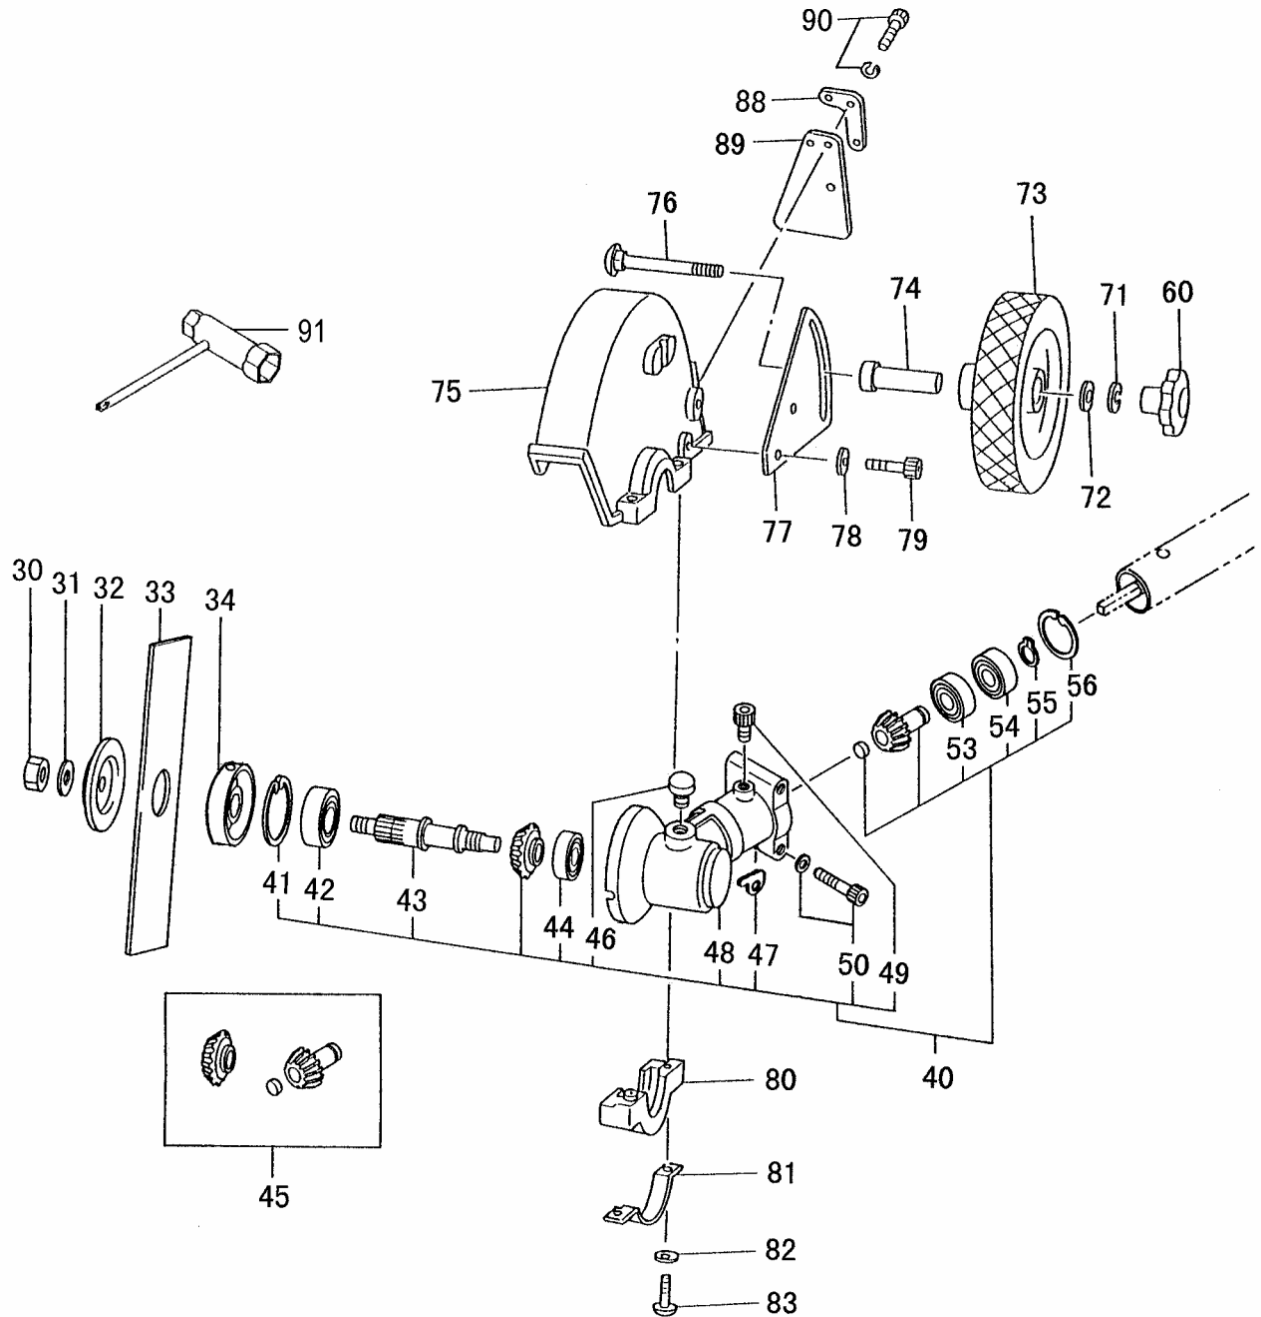

ITEM	PART NUMBER	DESCRIPTION	QTY	COMMENTS
6-30	99106080001	NUT,8/L.H.	1	
6-31	99201080011	WASHER,8	1	
6-32	3113729020	CAP,CUTTER HOLDER	1	
6-33	4353729020	BLADE,TPE-250	1	
6-34	3103729022	HOLDER,CUTTER	1	
6-40	3003729090	CASE,GEAR,ASSY	1	
6-41	99351032002	RING,STOP,C-32 IN	1	
6-42	99961620103	BEARING,BALL #6201D	1	
6-43	3043729020	SHAFT,GEAR	1	
6-44	99961628000	BEARING,BALL,#628	1	
6-45	3013729000	SET,GEAR/PINION	1	
6-46	99423080100	BOLT,8X10	1	
6-47	32433410201	WASHER,GEAR CASE	1	
6-48	3003729021	CASE,GEAR	1	
6-49	99051050103	BOLT,HEX.HOLE,5X10	1	
6-50	99461050254	BOLT,HEX HOLE,5X25S	1	
6-53	99961609000	BEARING,BALL,#609	1	
6-54	99961609002	BEARING,BALL,#609Z	1	
6-55	99350009002	RING,STOP,C9	1	
6-56	99351024002	RING,STOP,C-24,IN	1	
6-60	2103729080	HANDLE,LOCK	1	
6-71	99210080012	WASHER,S,8	1	
6-72	99201080011	WASHER,8	1	
6-73	1203729480	WHEEL,TPE,6"	1	
6-74	0493729420	COLLAR	1	
6-75	4413729022	GUARD,BLADE	1	
6-76	3143729420	BOLT,SPECIAL	1	
6-77	4813729420	STAY,WHEEL	1	
6-78	99210060062	WASHER,S,6	2	
6-79	99053060153	BOLT,HEX,6X15	2	
6-80	4423729021	BRACKET,COVER	1	
6-81	4453729420	HOLDER,BLADE GUARD	1	
6-82	99210060062	WASHER,S,6	2	
6-83	99053060353	HEX, HOLE BOLT 6X35	2	
6-88	4963729020	HOLDER,MUD FLAP	1	
6-89	5003729020	FLAP,MUD	1	
6-90	99461050124	BOLT,HEX,5X12S	3	
6-91	8292000080	SPANNER,COMBI,13X19	1