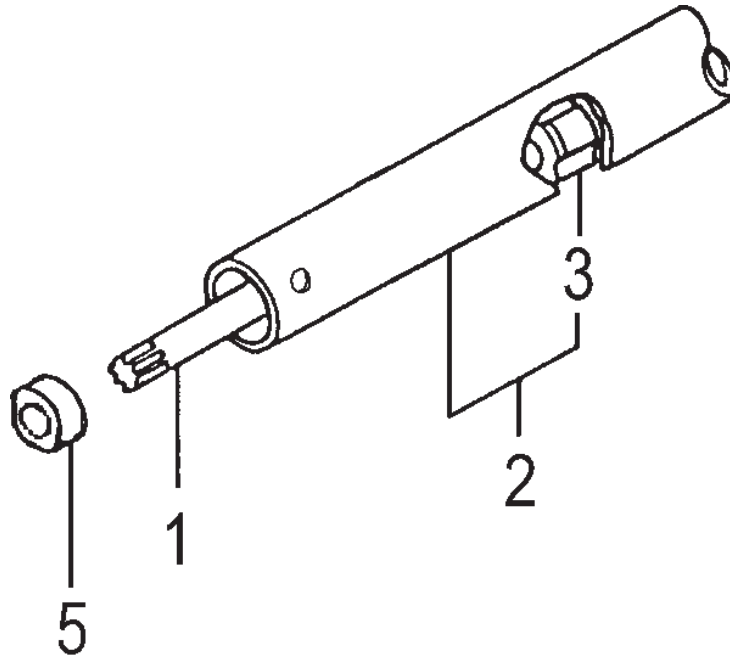

ITEM	PART NUMBER	DESCRIPTION	QTY	COMMENTS
1	0363819020	SHAFT,DRIVE B	1	
2	3413847880	SHAFT,DRIVE	1	
3	3473836090	BUSHING	3	
4	92337400200	DECAL,LEVEL	1	
5	3473846620	BUSHING	1