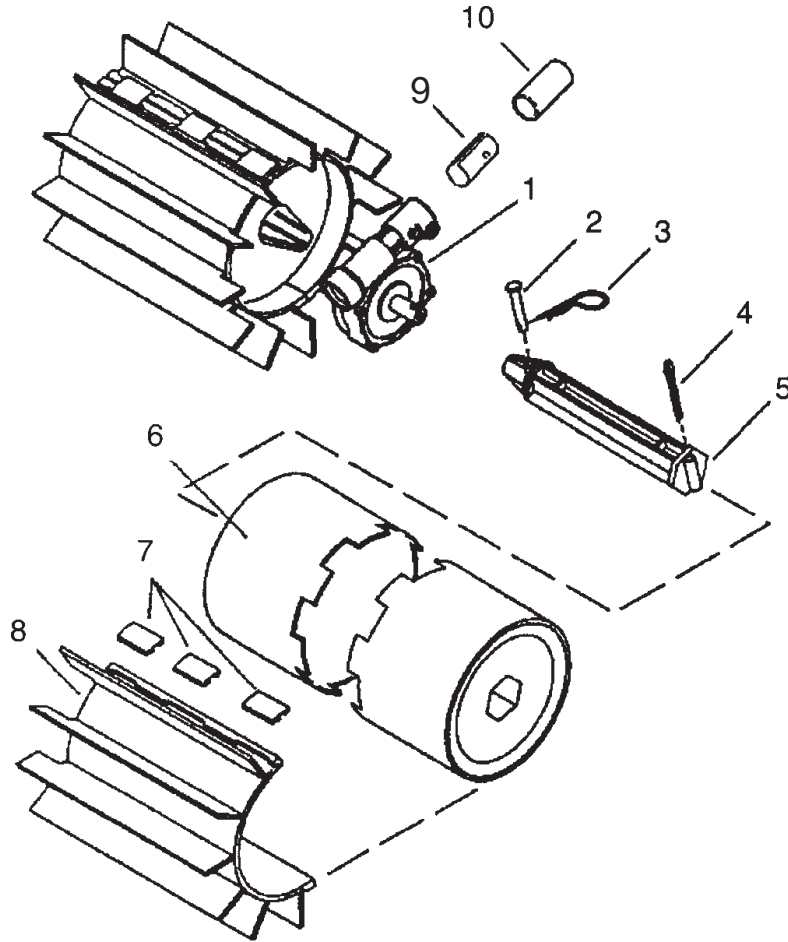

ITEM	PART NUMBER	DESCRIPTION	QTY	COMMENTS
1	32375	CASE,GEAR,SWEEPER	1	
2	32369	PIN,CLEVIS,SWEEPER	2	
3	32368	PIN,HITCH,SWEEPER	2	
4	32367	PIN,COTTER,SWEEPER	2	
5	32366	AXLE,DRUM,SWEEPER	2	
6	32364	DRUM,SWEEPER	4	
7	32365	CLIP,BELT,SWEEPER	12	
8	32363	BELT,SWEEPER	4	
9	32373	SPACER,24 TO 26mm	1	
10	32372	PROTECTOR,TUBE,SWEEPER	1