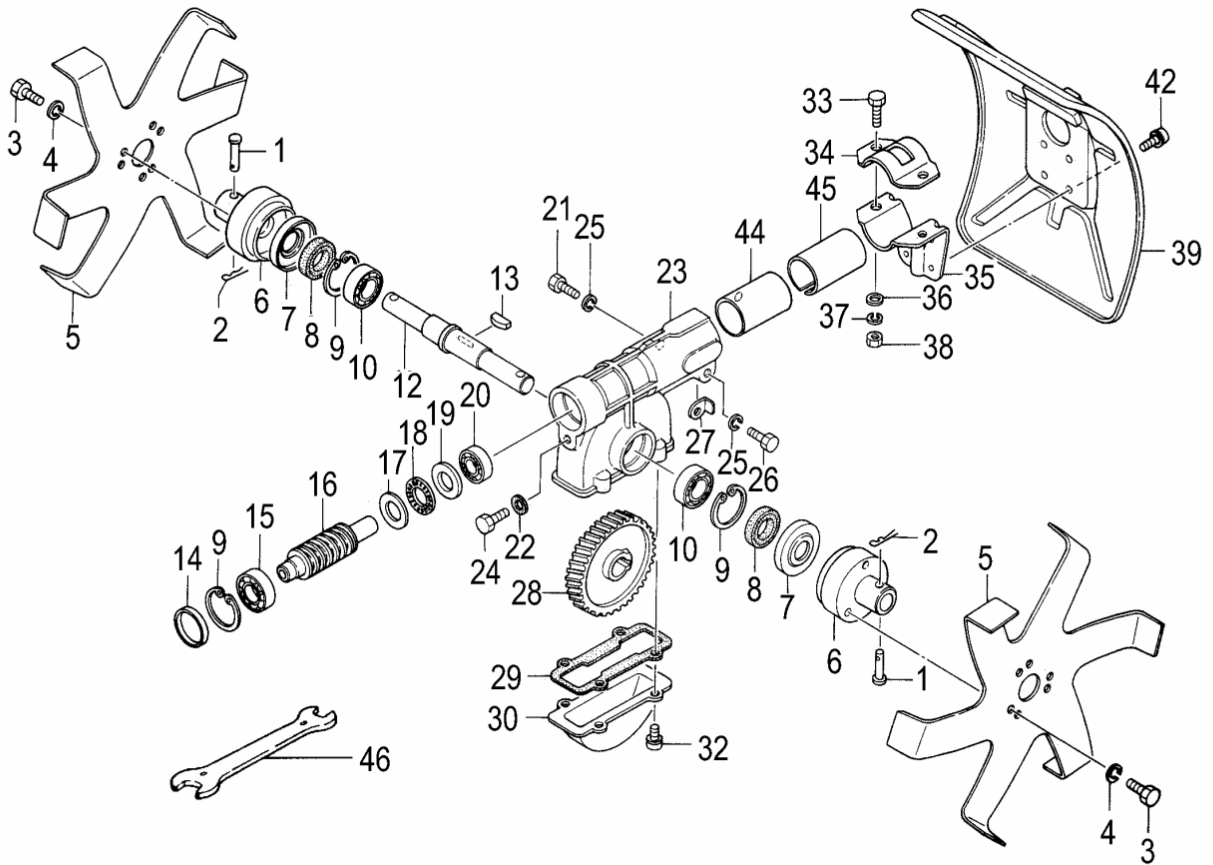

ITEM	PART NUMBER	DESCRIPTION	QTY	COMMENTS
7-1	40039907200	PIN,LOCK	2	
7-2	ASP-100	PIN	2	
7-3	99021060121	BOLT,6X12	6	
7-4	99210060012	WASHER,S,6	6	
7-5	82039907200	TINE,TMC	2	
7-6	31039907200	HOLDER,CUTTER	2	
7-7	30739907200	COVER,PROTECTION	2	
7-8	99966152863	SEAL,OIL,#15286	2	
7-9	99351028002	RING,STOP,IN,C-28	3	
7-10	99961690200	BEARING,BALL,#6902	2	
7-12	30439907200	SHAFT,DRIVE	1	
7-13	12032201200	KEY,WOOD-RUFF,5X22X7X14	1	
7-14	32239907200	CAP,GEAR CASE	1	
7-15	99961600101	BEARING,BALL,6001ZZ	1	
7-16	00233130200	SHAFT,WORM	1	
7-17	99962122669	WASHER,THRUST,1226	1	
7-18	99962122668	BEARING,THRUST NEEDLE	1	
7-19	32139907200	WASHER,STEP	1	
7-20	99961690101	BEARING,BALL,#6901ZZ	1	
7-21	99021060121	BOLT,6X12	1	
7-22	72701040201	GASKET,DRAIN	1	
7-23	30039907200	CASE,GEAR	1	
7-24	99021060121	BOLT,6X12	1	
7-25	99210060012	WASHER,S,6	2	
7-26	99021060251	BOLT,6X25	1	
7-27	2490630G201	SPACER	1	
7-28	30139909200	WHEEL,GEAR	1	
7-29	31839907200	GASKET,GEAR CASE	1	
7-30	32339907200	COVER,GEAR CASE	1	
7-32	99414050101	SCREW,S,5X10	4	
7-33	99021060181	BOLT,6X18	2	
7-34	4423732520	BRACKET	1	
7-35	4453314020	HOLDER,COVER,TMC	1	
7-36	99200060011	WASHER,SMALL,6	2	
7-37	99210060012	WASHER,S,6	2	
7-38	99101060011	NUT,6	2	
7-39	44139907200	COVER,SAFETY	1	
7-42	99415050141	SCREW,5X14/PS	4	
7-44	34833130200	COLLAR,B	1	
7-45	29439909200	COLLAR	1	
7-46	80120000200	SPANNER,8X10	1