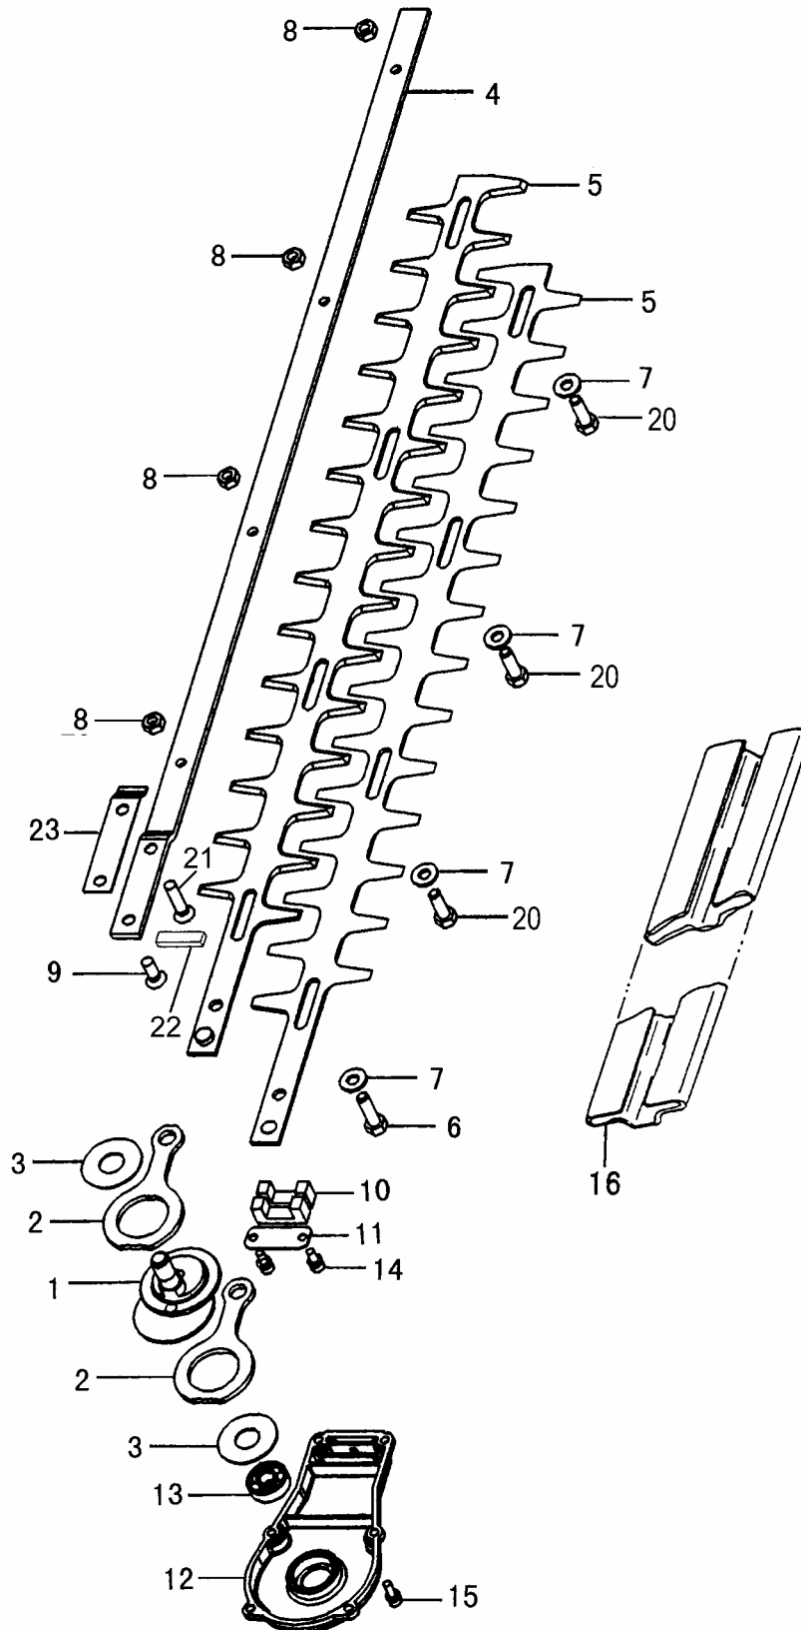

HEDGETRIMMER GEAR CASE • FIGURE 2

ITEM	PART NUMBER	DESCRIPTION	QTY	COMMENTS
2-1	3003228721	CASE, GEAR, A, 24mm	1	
2-3	99961690101	BEARING, BALL, #6901ZZ	2	
2-4	99352012002	RING, STOP, S12, OUTER	1	
2-5	99351024002	RING, STOP, C-24, IN	1	
2-6	99961608013	BEARING, BALL, #608Z	1	
2-7	99351022002	RING, STOP, C22, IN	1	
2-8	30032250801	FITTING, GREASE	3	
2-11	99051050103	BOLT, HEX. HOLE, 5X10	1	
2-12	99461050254	BOLT, HEX HOLE, 5X25S	1	
2-13	99053060125	SCREW, HEX HOLE 6X12	2	
2-14	87132600200	WASHER, SPECIAL, B	2	
2-15	3013228620	CASE, GEAR B	1	
2-16	99961600014	BEARING, BALL, #6000DD	1	
2-17	99351026002	RING, STOP, IN, C-26	1	
2-19	99355060000	RING, STOP, E6	1	
2-20	3273228020	COVER, GEAR CASE A	1	
2-22	99051040085	BOLT, HEX, 4x8	2	
2-23	99961608013	BEARING, BALL, #608Z	1	
2-24	99351022002	RING, STOP, C22, IN	1	
2-26	2103228620	HANDLE	1	
2-29	99053060153	BOLT, HEX, 6X15	2	
2-30	0883228720	SEAL, D	1	
2-35	3023228600	GEAR & PINION SET	1	
2-36	5123228680	KNOB, HANDLE, A	1	
2-41	99023060141	BOLT, PLUS, 6X14	1	
2-42	99101060041	NUT, 6	1	
2-43	4623228620	PLATE, SUPPORT	1	
2-44	0863228620	SEAL, GREASE, B	1	

ITEM	PART NUMBER	DESCRIPTION	QTY	COMMENTS
3-1	1003228280	SHAFT,CAM	1	
3-2	1013316022	ROD,CAM	2	
3-3	0753228020	PLATE,GUIDE	2	
3-4	1223228621	GUIDE,CUTTER	1	
3-5	1203228721	BLADE,A,DS,22"	2	
3-6	1243228720	BOLT,FIXING,A,M6	1	
3-7	12933202201	WASHER,7	4	
3-8	99182060001	NUT,FLANGE,6	4	
3-9	99052060165	BOLT,HEX,6X16	1	
3-10	0853228620	SEAL,GREASE,A	2	
3-11	1053228020	HOLDING,PLATE	1	
3-12	3283228022	COVER,GEAR CASE	1	
3-13	99961608013	BEARING,BALL,#608Z	1	
3-14	99461040104	BOLT,HEX,4X10,S	2	
3-15	99461040124	BOLT,HEX,4X12	6	
3-16	1383316820	COVER,CUTTER,22"	1	
3-20	1253228720	BOLT,CUTTER FIXING,B	3	
3-21	99052060255	BOLT,HEX FLUSH,6X25	1	
3-22	0873228620	SEAL,C	1	
3-23	2963228620	SPACER	1	