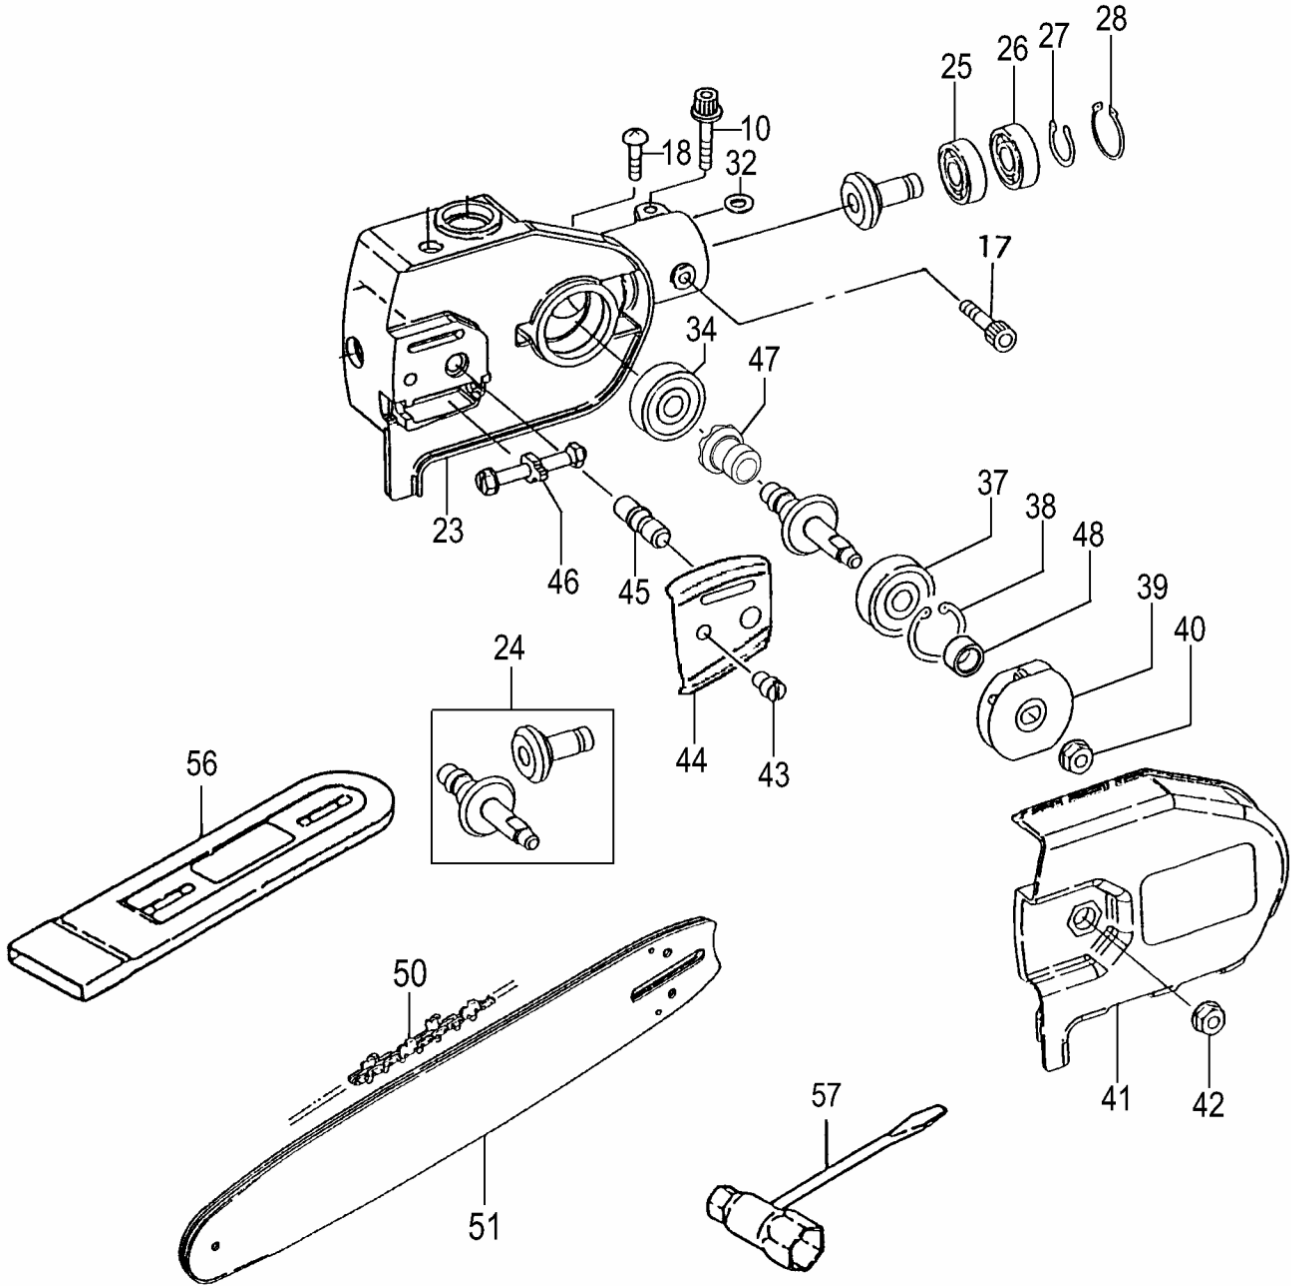

Bar & Chain Options

N/A	10" Bar & Chain Kit	
110.32304.20	10" Bar	48 guage
127.32304.20	10" Chain	48 guage
Part No 844002	12" Bar & Chain Kit	
120SDEA041	12" Bar	50 guage
91VG045X	12" Chain	50 guage