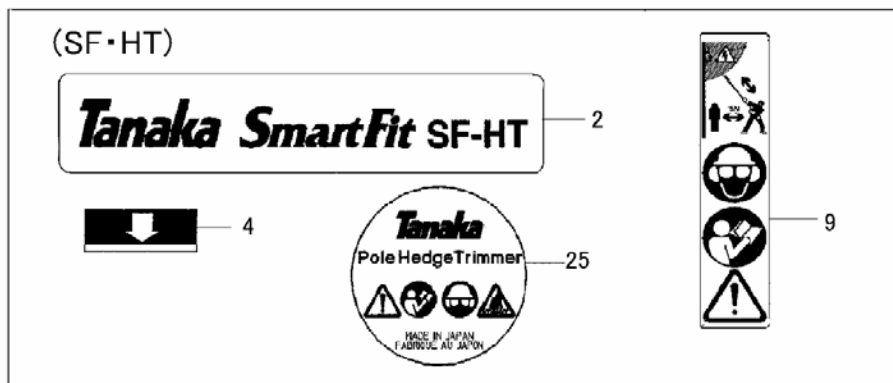

ITEM	PART NUMBER	DESCRIPTION	QTY	COMMENTS
8-1	9293248820	DECAL,SF,PS	1	
8-2	9293223720	DECAL,SF,HT	1	
8-3	9293729920	DECAL,SF,PE	1	
8-4	92337400200	DECAL	1	
8-5	9293314220	DECAL,SYMBOL,SF,ME	1	
8-6	91933111201	DECAL,CAUTION	1	
8-7	9193729920	DECAL,CAUTION	1	
8-9	9073230420	DECAL	1	
8-10	9213234520	DECAL,OIL	1	
8-11	9223234520	DECAL,OIL ADJUSTMENT	1	
8-25	9193229020	DECAL,A	1	
8-29	9293248420	DECAL	1