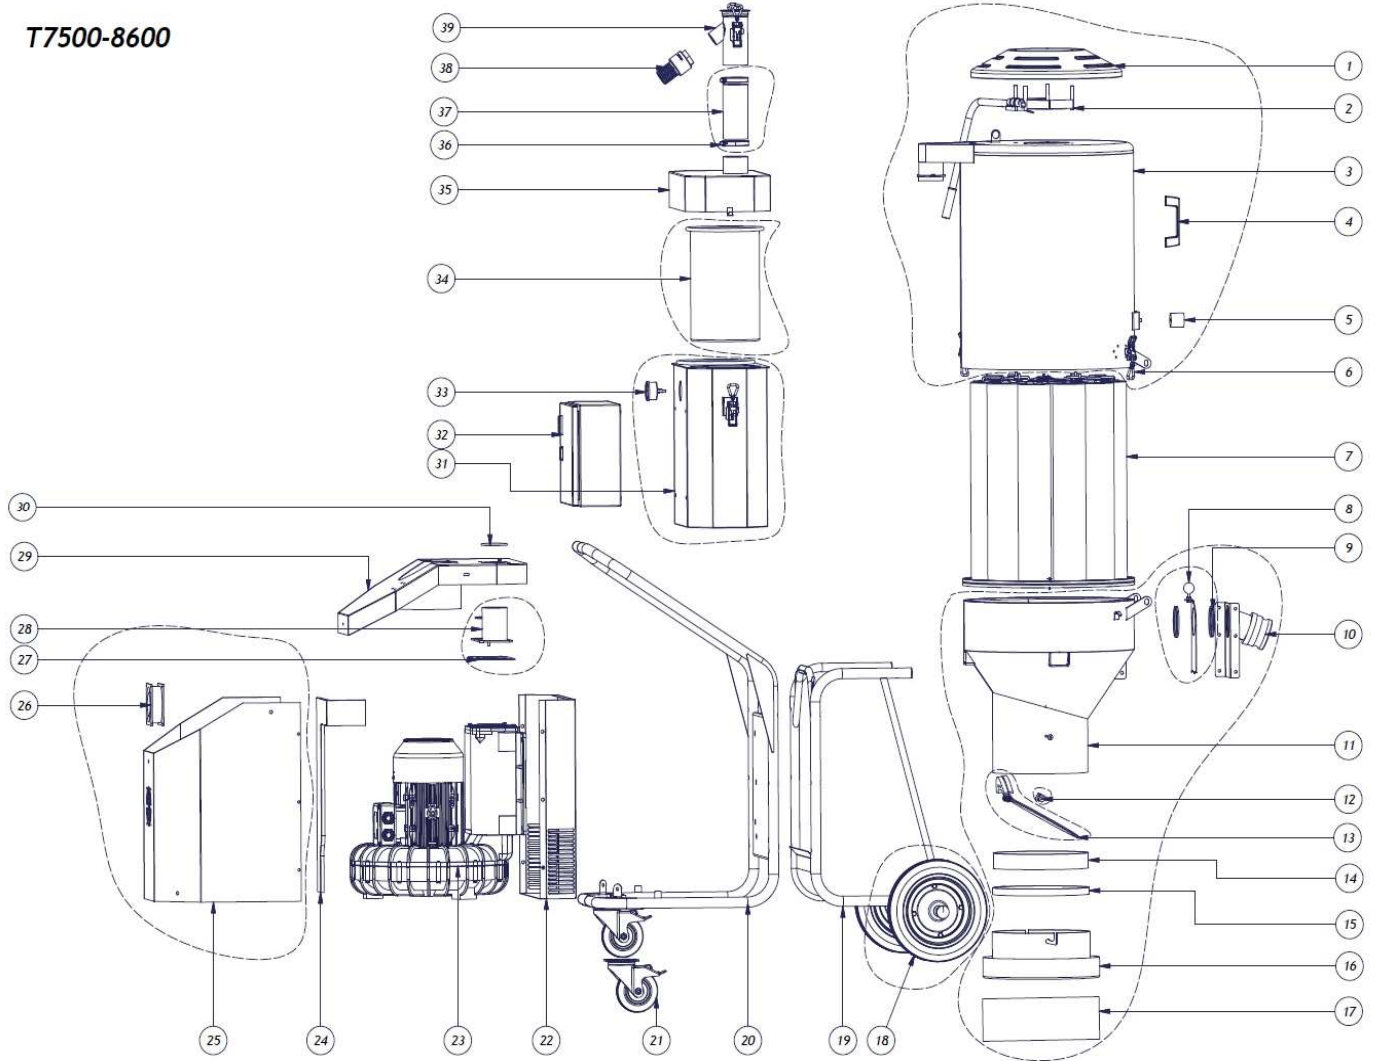

T7500-8600

T7500/8600

Pos	P.E Article Number (valid until 2018-02-28)	HVA Article Number (valid from 2017-11-27)	Description	QTY
1	200600656	590434301	Top Cover	1
2	200600655	590434201	Filter cleaning unit	1
3	200600657	590479101	Tank kit	1
4	200600658	590434401	Handle	1
5	1370022	590433201	Rubber stop	1
6	200600606	590433901	Excentric lock kit	5
7	200600596	590438801	Filter package kit	1
8	200600652	590434101	Valve inc. Gaskets kit	1
9	9698+9699	590436001	Gasket for inlet valve	2
10	201000028	590435501	Inlet plate 3" camlock	1
11	200600620	590479001	Lower tank kit	1
12	25007	590431901	Holder flap	1
13	200600621	590456601	Flap kit	1
14	1351162	590432801	Anti skid	1
15	1371001	590433401	Belt	1
16	200600536a	590435801	Longopac holder	1
17	1376013	590429201	Longopac bag	1
18	201200062	590435701	Front wheel kit (1 wheel + cap)	2
19	200600720	590435201	Wagon front	1
20	200600719	590435001	Wagon rear	1
21	25320	590432001	Caster wheel	2
22	200600714	590478901	Back cover kit	1
23	200900046	590433601	Vacuum pump 3x230 V (T7500 230 V)	1
23	5352003	590433501	Vacuum pump 3x480 V (T8600)	1
23	5352002	590479301	Vacuum pump 3x400 V (T7500 400 V)	1
24	200600713	590479201	Exhaust plate kit	1
25	200600712	590433001	Motor cover kit	1
26	1352060	N/A	Cooling fan motor cover	1
27	N/A	590434801	Contact vendor	1
28	200600718	590434701	Vacuum pump inlet plate kit	1
29	200600717	N/A	Top cover	1
30	N/A	590434501	Contact vendor	1
31	200600715	590432401	Hepa filter box kit	1
32	1262009	590432501	Electrical cabinet 7,5 kW (T7500 230 V)	1
32	1262010	590435601	Electrical cabinet 8,6 kW (T8600 480 V)	1
32	201000805	590432301	Electrical cabinet FZ (T8600F 400 V)	1
32	1262008	590432701	Electrical cabinet 5,5 kW (T7500 400 V)	1
33	1349116	N/A	Manometer	1
34	200600595a	590433701	Hepa filter H13 100% DOP tested	2
34	200600595	590434601	Hepa filter H13	2
35	200600716	590433101	Top cover hepa filter box	1
36	1357072		76mm (3") Hose clamp	2
37	1332039	590432601	Hose 76mm (3")	0,15 (m)
38	80683	590432201	Vacuum check valve	1
39	80830		Air regulator tube	1