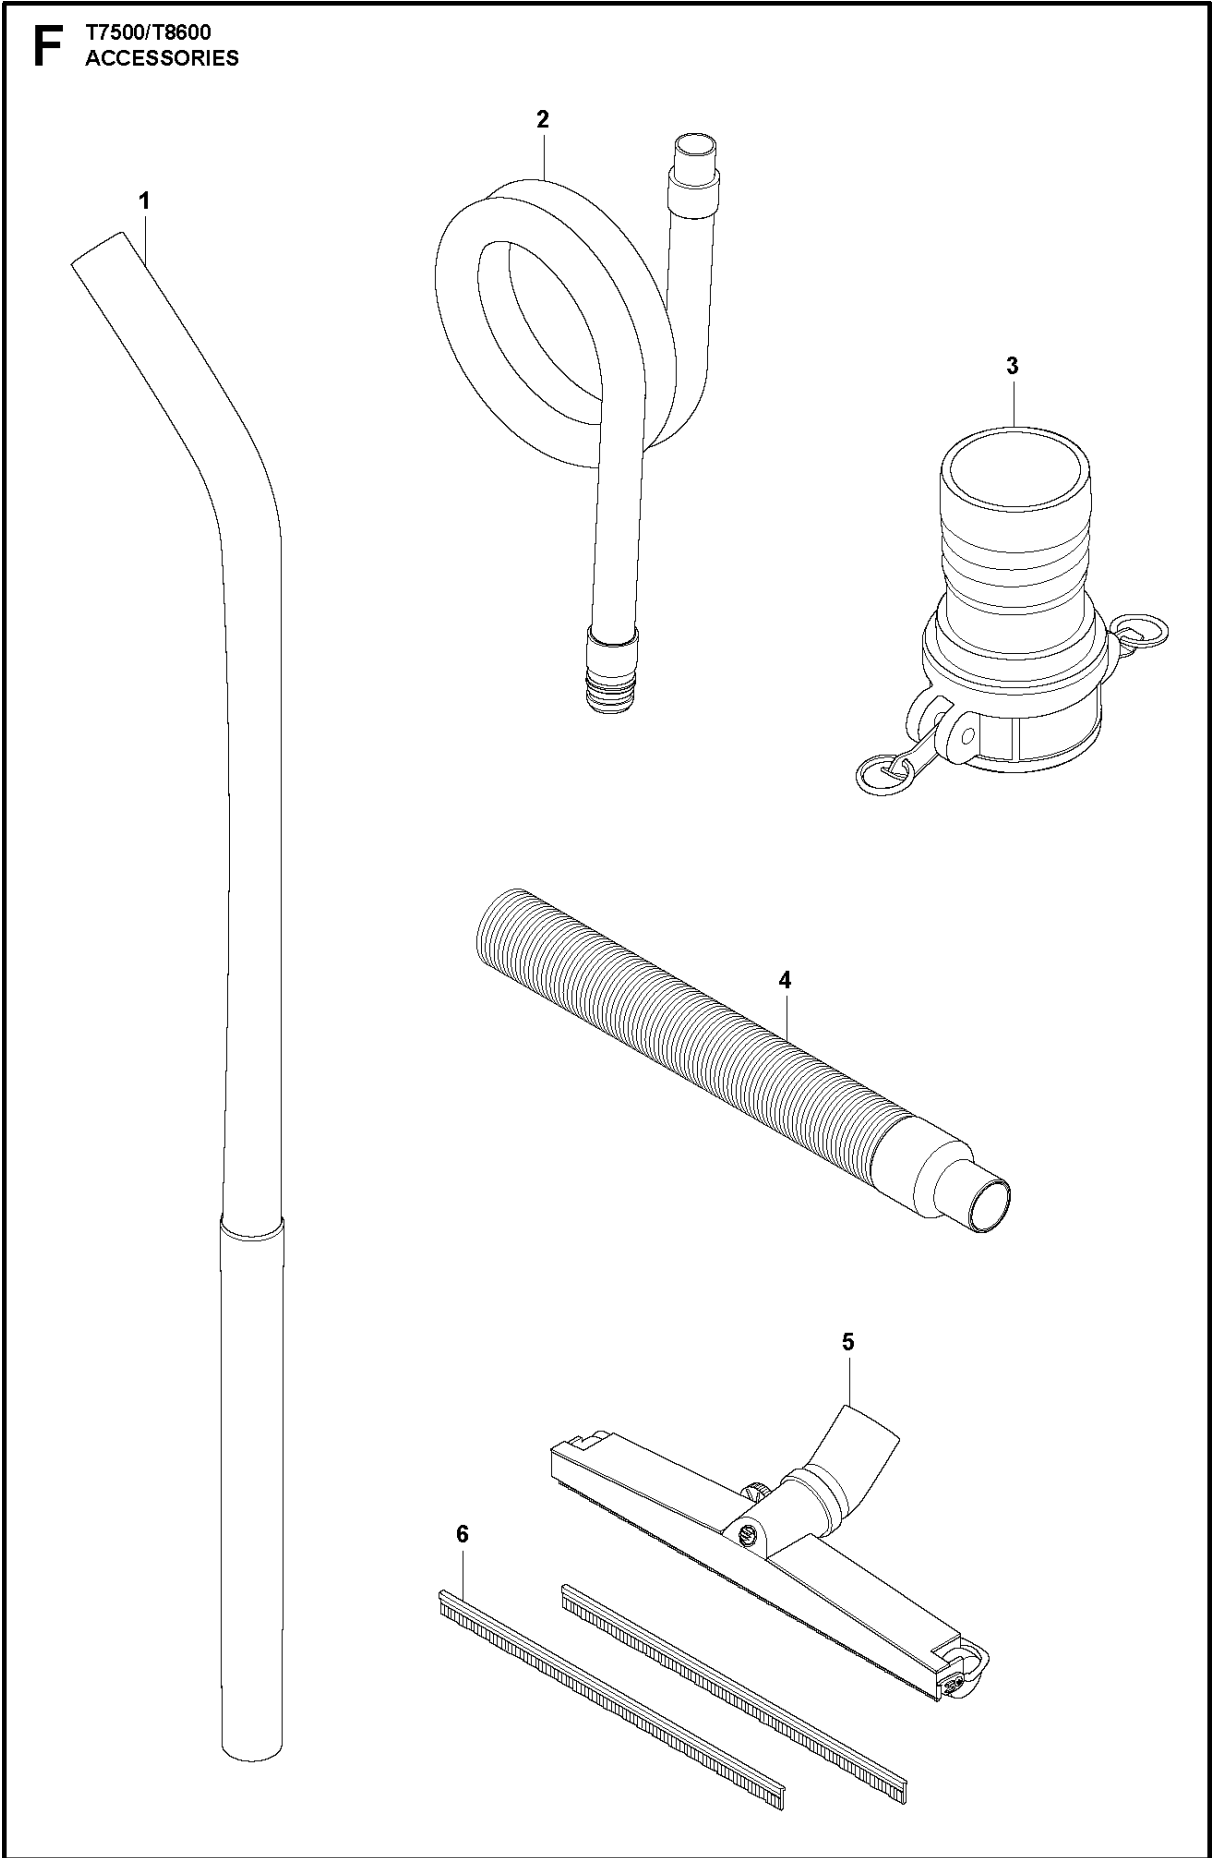

ACCESSORIES

T7500, T8600, 2020-07

Ref	Part No	Description	Remark	QTY KIT
1	590 82 94-01	TOOL		1
2	590 42 81-01	HOSE	" 2''' 25' length"	1
3	590 43 65-01	PIPE		1
4	590 43 70-01	HOSE	76mm x 10m - Conductive	1
5	590 42 83-02	TOOL		1
6	590 42 85-02	TOOL	Rubber strip	1
6	599 59 42-01	BRUSH KIT	Brush strip	1