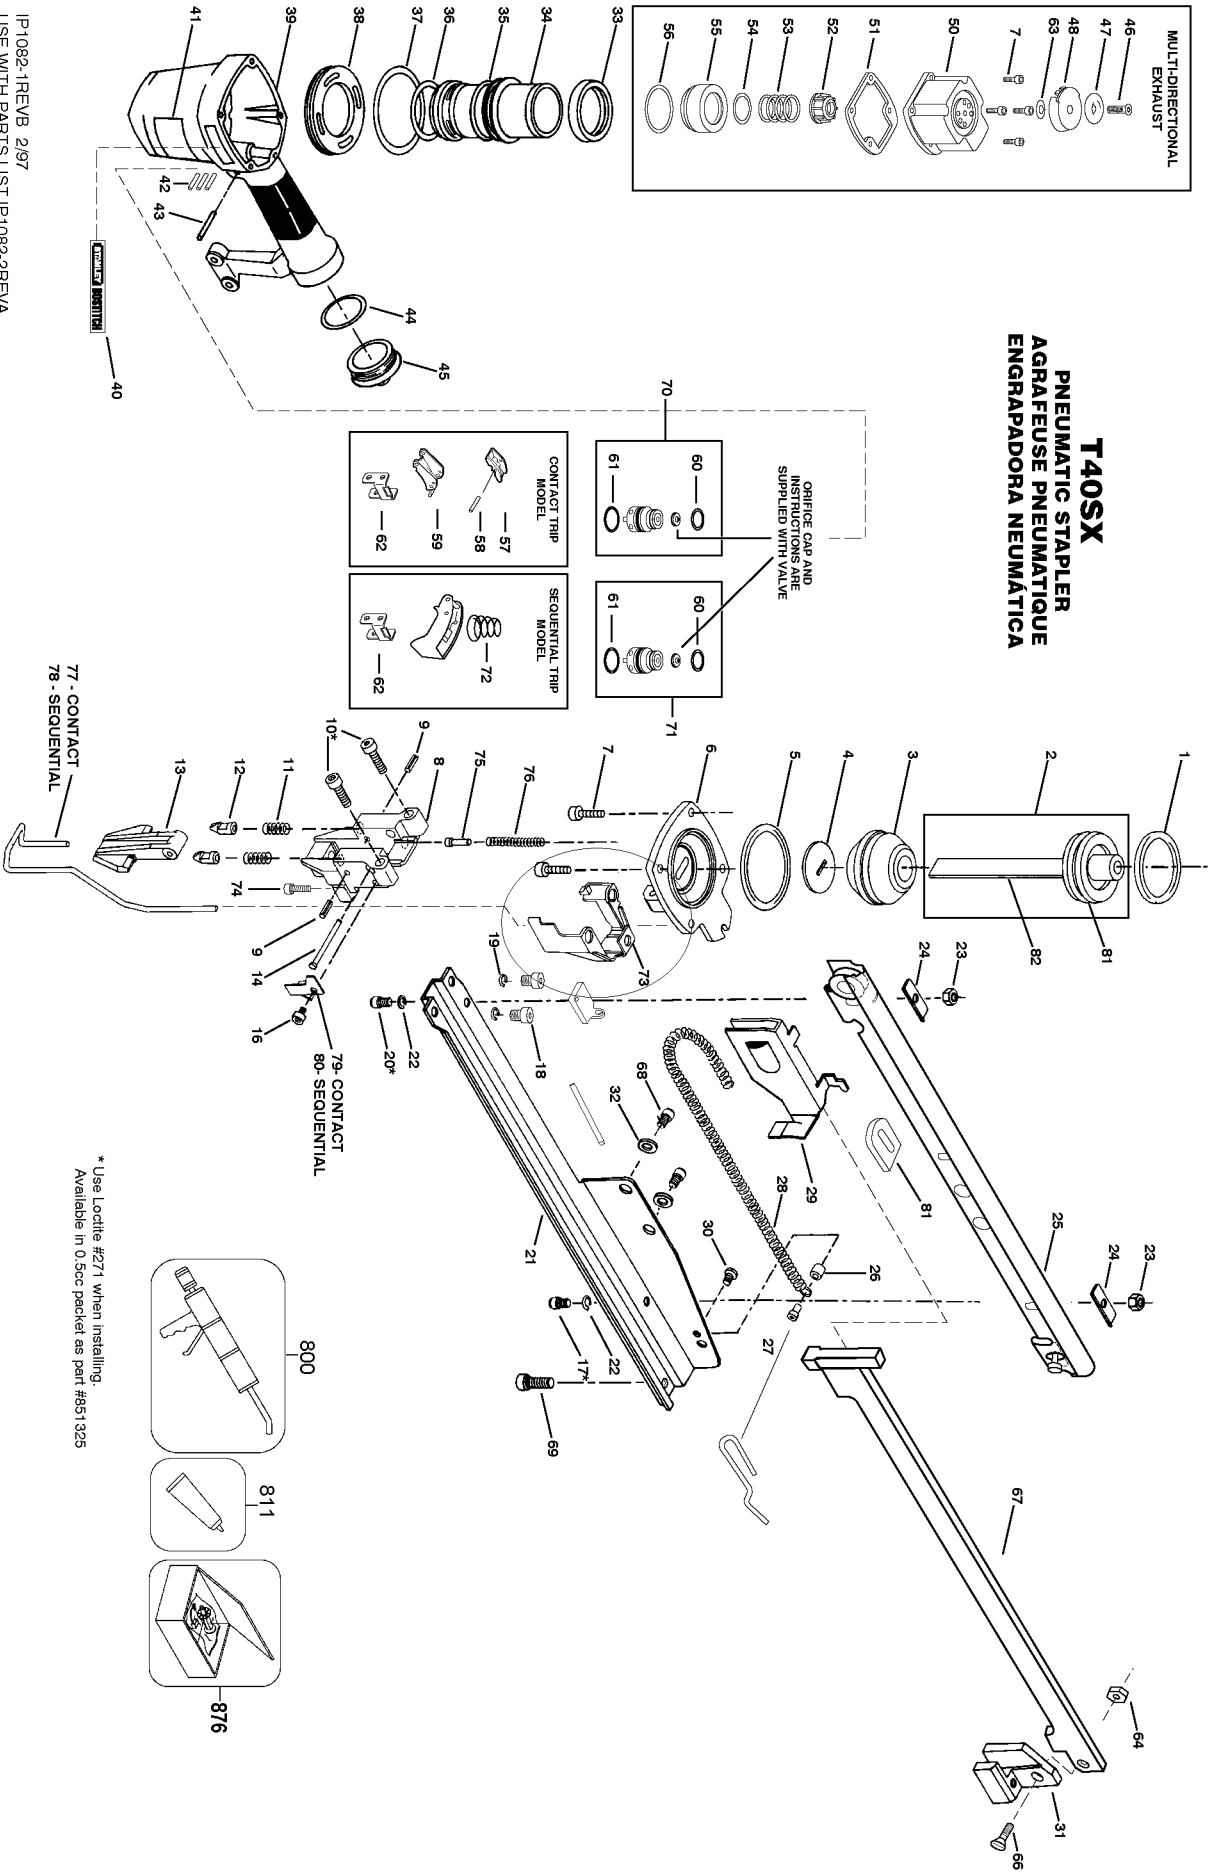

* Use Loctite #271 when installing.
Available in 0.5cc packer as part #851325

Parts List for T40SX Type 0

Item Number	Part Number	Description	Qty Required
1	851547	O-RING-1.327X.138	1
2	000000-00	No Longer Available	1
3	N50085	BUMPER	1
4	000000-00	No Longer Available	1
5	851483-S	O-RING	1
6	000000-00	No Longer Available	1
7	MSC5080-20	SCREW-SOC HD. CAP M5	6
8	000000-00	No Longer Available	1
9	9042	PIN	2
10	102755	SCREW-SHCS-M5X0.80X3	2
11	000000-00	No Longer Available	2
12	000000-00	No Longer Available	2
13	000000-00	No Longer Available	1
14	000000-00	No Longer Available	1
16	MSC4070-5	SCREW-SHCS-M4X0.70X5	1
17	MSC4070-10	SCREW-SHCS-M4X0.70X1	1
18	MSC5080-10	SCREW-SHCS-M5X0.80X1	2
19	MLW5	WASHER-HSLW M5	2
21	000000-00	No Longer Available	1
22	LW8	WASHER-#8 LOCK	2
23	MHE4070-100	ELASTIC STOP NUT-M4	2
24	000000-00	No Longer Available	2
25	000000-00	No Longer Available	1
26	000000-00	No Longer Available	1
27	000000-00	No Longer Available	1
28	000000-00	No Longer Available	1
29	000000-00	No Longer Available	1