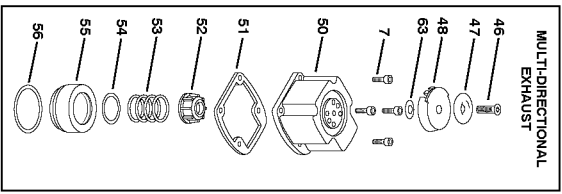

MULTI-DIRECTIONAL EXHAUST

T40SX
PNEUMATIC STAPLER
AGRAFEUSE PNEUMATIQUE
ENGRAPADORA NEUMÁTICA