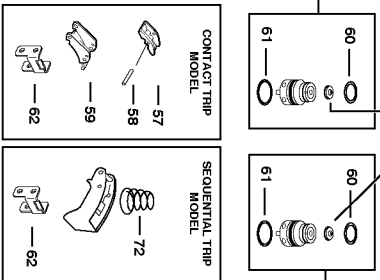

* Use Loctite #271 when installing.
Available in 0.5cc packer as part #851325