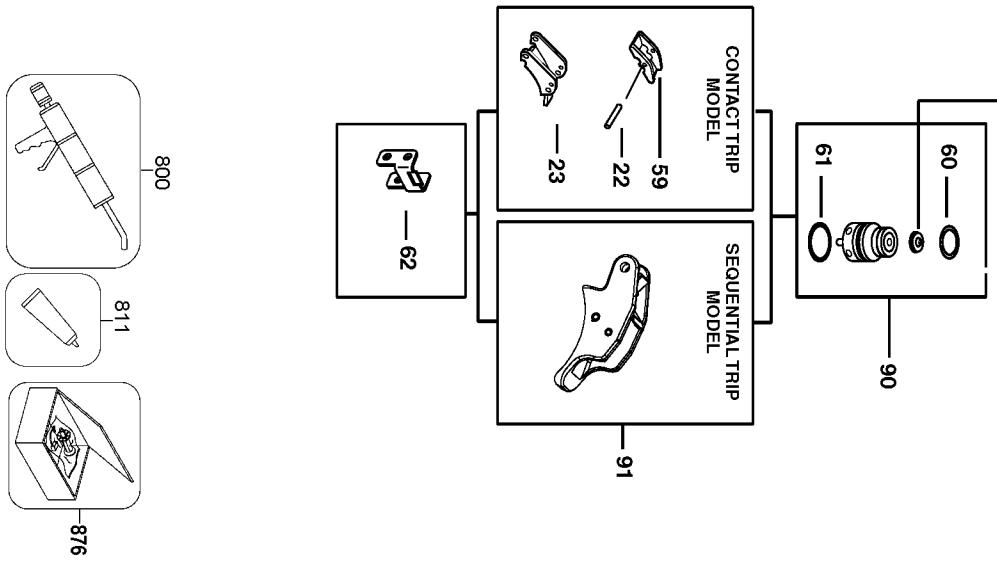

ORIFICE CAP AND INSTRUCTIONS ARE SUPPLIED WITH VALVE

89 CONTACT
89.1 SEQUENTIAL

15 CONTACT TRIP
15.1 SEQUENTIAL TRIP

* Use Loctite #271 when installing.
Available in 0.5cc packet as part #851325

Parts List for T40SL Type 0

Parts List for T40SL Type 0

Item Number	Part Number	Description	Qty Required
31	MSC5080-12	SCREW-SHCS-M5X0.8X12	2
32	T50118	WASHER-PLAIN	2
33	N70151	CYLINDER SEAL	1
34	000000-00	No Longer Available	1
35	N50034	CHECK SEAL	1
36	850605	O-RING-1.925X.103-NB	1
37	850683	O-RING-2.425X.103	1
38	N50015-S	BOSTITCH RING	1
39	000000-00	No Longer Available	1
40	112696	LABEL-N59FN BOSTITCH	1
41	159912	LABEL-WARNING-COIL N	1
42	102549	PIN-SPECIAL SPIROL M	3
43	MPP030020	PIN-SPIRAL M3X20MM	1
44	850235	O-RING-1.487X.103	1
45	000000-00	No Longer Available	1
46	MSF6100-20	SCREW- SFHCS M6 X 1.	1
47	T50104	WASHER-SPECIAL	1
48	000000-00	No Longer Available	1
50	000000-00	No Longer Available	1
51	N50013	SEAL- CYLINDER CAP	1
52	T50002	BUMPER- TOP	1
53	854015	COMPRESSION SPRING	1
54	MRG039231	O-RING-1.543X.125	1
55	T50003	HEAD VALVE	1
56	RG183109	O-RING-1.831X.098	1
58	MPD016012	PIN-DOWEL-.062X.459	1
59	T55092	ROCKER-TRIGGER	1