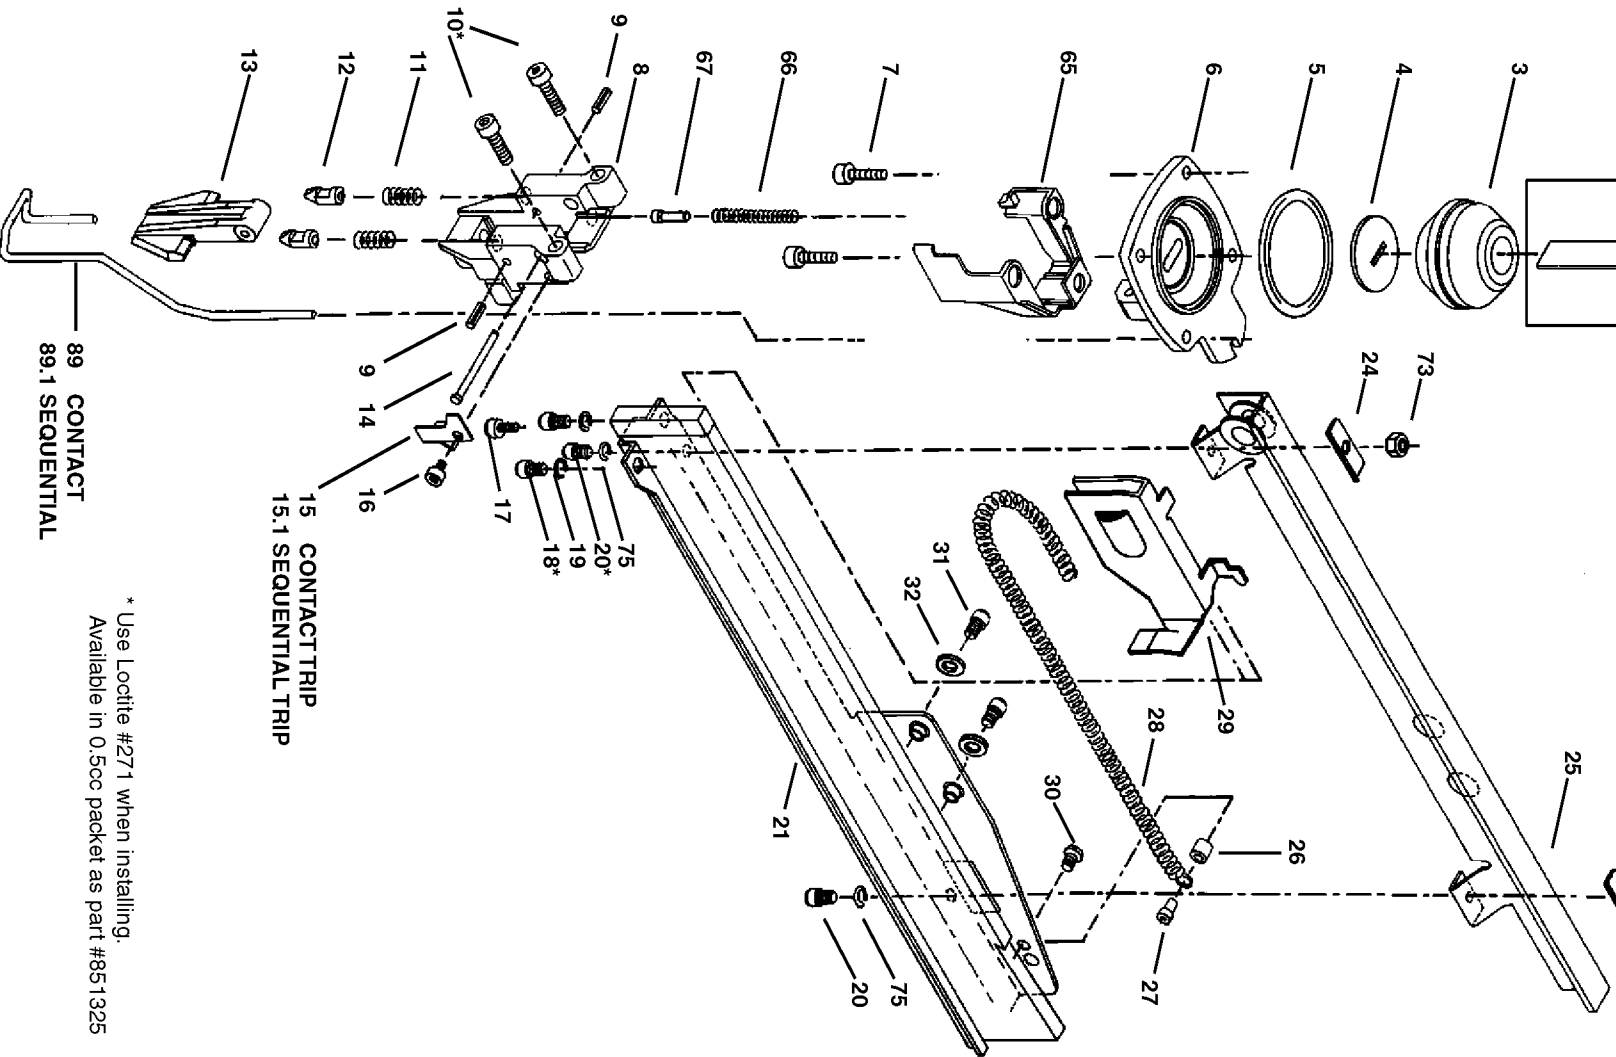

ORIFICE CAP AND INSTRUCTIONS ARE SUPPLIED WITH VALVE

89 CONTACT
89.1 SEQUENTIAL

15 CONTACT TRIP
15.1 SEQUENTIAL TRIP

* Use Loctite #271 when installing.
Available in 0.5cc packet as part #851325

Parts List for T40SL Type 0

Item Number	Part Number	Description	Qty Required
1	851547	O-RING-1.327X.138	1
2	T40083A	DRIVER/PISTON ASSY	1
3	N50085	BUMPER	1
4	000000-00	No Longer Available	1
5	851483-S	O-RING	1
6	000000-00	No Longer Available	1
7	MSC5080-20	SCREW-SOC HD. CAP M5	6
9	9042	PIN	2
10	102755	SCREW-SHCS-M5X0.80X3	2
11	000000-00	No Longer Available	2
12	000000-00	No Longer Available	2
13	000000-00	No Longer Available	1
14	000000-00	No Longer Available	1
16	MSC4070-5	SCREW-SHCS-M4X0.70X5	1
17	MSC4070-10	SCREW-SHCS-M4X0.70X1	1
18	MSC5080-10	SCREW-SHCS-M5X0.80X1	2
19	MLW5	WASHER-HSLW M5	2
20	MSC4070-6	SCREW-SHCS-M4X0.70X6	2
21	000000-00	No Longer Available	1
22	LW8	WASHER-#8 LOCK	1
23	100607	ASSEMBLY-TRIGGER	1
24	000000-00	No Longer Available	2
25	000000-00	No Longer Available	1
26	000000-00	No Longer Available	1
27	000000-00	No Longer Available	1
28	000000-00	No Longer Available	1
30	MMP3050-12	SCREW-PANHDS-M3X0.50	1