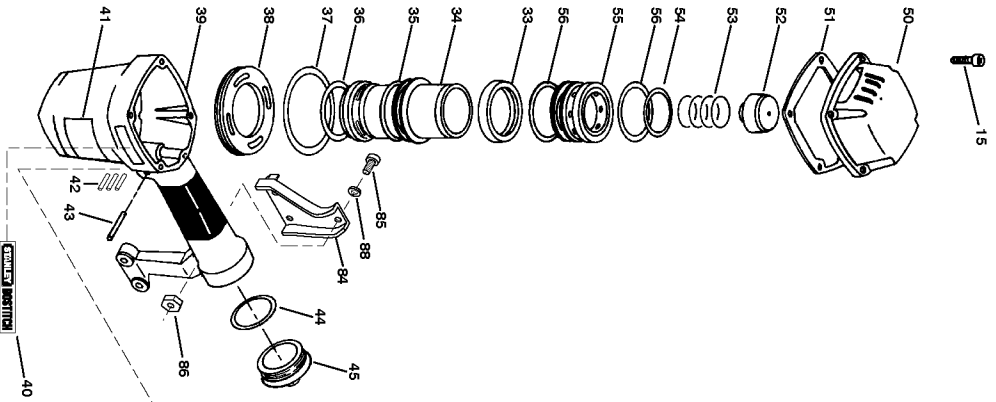

T40S2S PNEUMATIC STAPLER

* Use Loctite #271 when installing.
 Available in 0.5cc packet as part #951325
 ** .050" Longer Assembly Available as P/N 101215
 .100" Longer Assembly Available as P/N 101216
 Item 89 is assembled with pins UB2108.2 & UB4108.4

Parts List for T40S2S Type 0

Item Number	Part Number	Description	Qty Required
35	N50034	CHECK SEAL	1
36	850605	O-RING-1.925X.103-NB	1
37	850683	O-RING-2.425X.103	1
38	N50015-S	BOSTITCH RING	1
39	000000-00	No Longer Available	1
40	113219	LABEL	1
41	000000-00	No Longer Available	1
42	102549	PIN-SPECIAL SPIROL M	3
43	MPP030020	PIN-SPIRAL M3X20MM	1
44	850235	O-RING-1.487X.103	1
45	000000-00	No Longer Available	1
50	000000-00	No Longer Available	1
51	N50013	SEAL- CYLINDER CAP	1
52	N50088	PISTON STOP	1
53	854015	COMPRESSION SPRING	1
54	MRG034826	O-RING-1.370X.102	1
55	000000-00	No Longer Available	1
56	851548	O-RING	2
57	86459	O-RING	1
58	851554	O-RING-.703X.103	1
59	T55092	ROCKER-TRIGGER	1
60	MPD016012	PIN-DOWEL-.062X.459	1
61	100607	ASSEMBLY-TRIGGER	1
62	STV2	KIT-TRIGGER	1
63	000000-00	No Longer Available	1
66	MHE5080-100	NUT-NYLON M5X.80	2
67	000000-00	No Longer Available	1