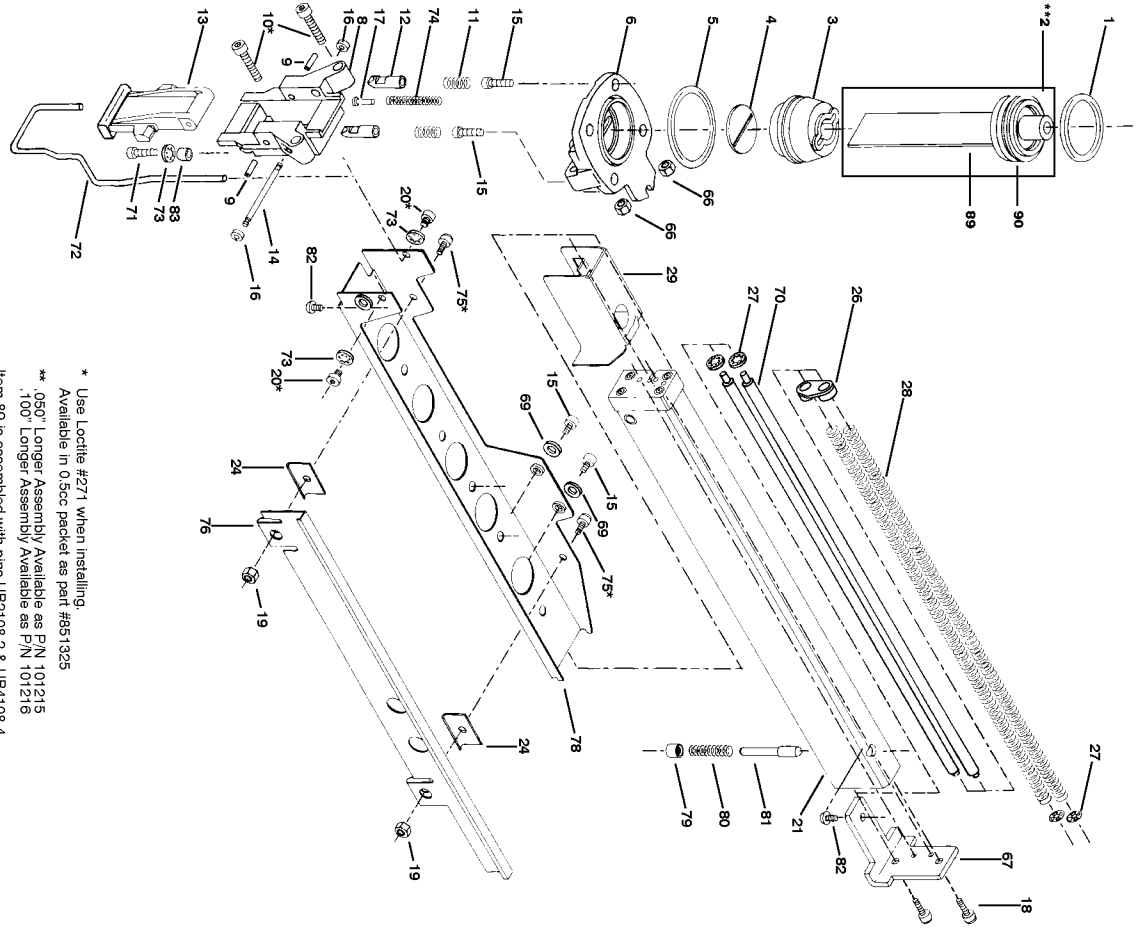

T40S2S PNEUMATIC STAPLER

* Use Loctite #271 when installing.
Available in 0.5cc packet as part #951325
** .050" Longer Assembly Available as P/N 101215
.100" Longer Assembly Available as P/N 101216
Item 89 is assembled with pins UB2108.2 & UB4108.4

Parts List for T40S2S Type 0

Item Number	Part Number	Description	Qty Required
1	851547	O-RING-1.327X.138	1
2	000000-00	No Longer Available	1
3	T40007	BUMPER- LOWER	1
4	000000-00	No Longer Available	1
5	851483-S	O-RING	1
6	000000-00	No Longer Available	1
8	000000-00	No Longer Available	1
9	9042	PIN	2
10	102755	SCREW-SHCS-M5X0.80X3	2
11	000000-00	No Longer Available	2
12	000000-00	No Longer Available	2
13	000000-00	No Longer Available	1
14	000000-00	No Longer Available	1
15	MSC5080-20	SCREW-SOC HD. CAP M5	6
16	854004	WASHER-RUBBER-7	2
17	000000-00	No Longer Available	1
18	MSC4070-12	SCREW-SHCS-M4X0.70X1	2
19	MHN4070-100	NUT- HEX M4	2
20	MSC5080-8	SCREW-SHCS-M5X0.80X8	1
21	000000-00	No Longer Available	1
24	000000-00	No Longer Available	1
26	T40129	TRAVELER- FEED SPRIN	1
27	851546	RING- RETAINING PUSH	4
28	T40040	SPRING- PUSHER FEED	2
29	T40143	PUSHER	1
33	N70151	CYLINDER SEAL	1
34	000000-00	No Longer Available	1