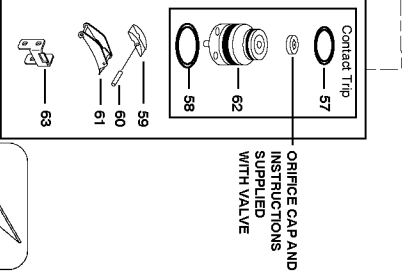

T40S2S PNEUMATIC STAPLER

* Use Loctite #271 when installing.
Available in 0.5cc packet as part #951325
** .050" Longer Assembly Available as P/N 101215
.100" Longer Assembly Available as P/N 101216
Item 89 is assembled with pins UB2108.2 & UB4108.4

Parts List for T40S2S Type 0

Item Number	Part Number	Description	Qty Required
1	851547	O-RING-1.327X.138	1
2	000000-00	No Longer Available	1
3	T40007	BUMPER- LOWER	1
4	000000-00	No Longer Available	1
5	851483-S	O-RING	1
6	000000-00	No Longer Available	1
8	000000-00	No Longer Available	1
9	9042	PIN	2
10	102755	SCREW-SHCS-M5X0.80X3	2
11	000000-00	No Longer Available	2
12	000000-00	No Longer Available	2
13	000000-00	No Longer Available	1
14	000000-00	No Longer Available	1
15	MSC5080-20	SCREW-SOC HD. CAP M5	6
16	854004	WASHER-RUBBER-7	2
17	000000-00	No Longer Available	1
18	MSC4070-12	SCREW-SHCS-M4X0.70X1	2
19	MHN4070-100	NUT- HEX M4	2
20	MSC5080-8	SCREW-SHCS-M5X0.80X8	1
21	000000-00	No Longer Available	1
24	000000-00	No Longer Available	1
26	T40129	TRAVELER- FEED SPRIN	1
27	851546	RING- RETAINING PUSH	4
28	T40040	SPRING- PUSHER FEED	2
29	T40143	PUSHER	1
33	N70151	CYLINDER SEAL	1
34	000000-00	No Longer Available	1