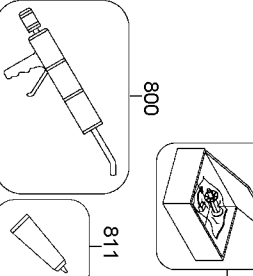

T40S2S PNEUMATIC STAPLER

* Use Loctite #271 when installing.
 Available in 0.5cc packet as part #951325
 ** .050" Longer Assembly Available as P/N 101215
 .100" Longer Assembly Available as P/N 101216
 Item 89 is assembled with pins UB2108.2 & UB4108.4

Parts List for T40S2S Type 0

Item Number	Part Number	Description	Qty Required
1	851547	O-RING-1.327X.138	1
2	000000-00	No Longer Available	1
3	T40007	BUMPER- LOWER	1
4	000000-00	No Longer Available	1
5	851483-S	O-RING	1
6	000000-00	No Longer Available	1
8	000000-00	No Longer Available	1
9	9042	PIN	2
10	102755	SCREW-SHCS-M5X0.80X3	2
11	000000-00	No Longer Available	2
12	000000-00	No Longer Available	2
13	000000-00	No Longer Available	1
14	000000-00	No Longer Available	1
15	MSC5080-20	SCREW-SOC HD. CAP M5	6
16	854004	WASHER-RUBBER-7	2
17	000000-00	No Longer Available	1
18	MSC4070-12	SCREW-SHCS-M4X0.70X1	2
19	MHN4070-100	NUT- HEX M4	2
20	MSC5080-8	SCREW-SHCS-M5X0.80X8	1
21	000000-00	No Longer Available	1
24	000000-00	No Longer Available	1
26	T40129	TRAVELER- FEED SPRIN	1
27	851546	RING- RETAINING PUSH	4
28	T40040	SPRING- PUSHER FEED	2
29	T40143	PUSHER	1
33	N70151	CYLINDER SEAL	1
34	000000-00	No Longer Available	1