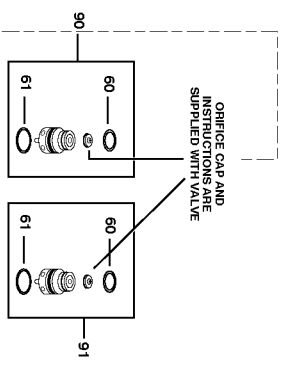

T40S2
PNEUMATIC STAPLER
AGRAFEUSE PNEUMATIQUE
ENGRAPADORA NEUMÁTICA

ORIFICE CAP AND INSTRUCTIONS ARE SUPPLIED WITH VALVE

* Use Loctite #271 when installing.
Available in 0.5oz packet as part #951325
Item 89 is assembled with pins UB2108.2 & UB4108.4