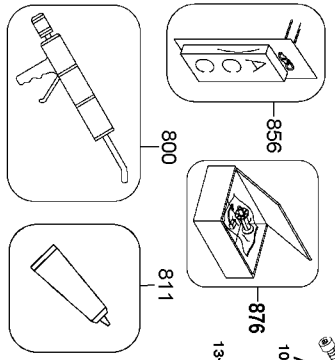

MULTI-DIRECTIONAL EXHAUST

**T40S2**  
PNEUMATIC STAPLER  
AGRAFEUSE PNEUMATIQUE  
ENGRAPADORA NEUMÁTICA

ORIFICE CAP AND INSTRUCTIONS ARE SUPPLIED WITH VALVE

\* Use Loctite #271 when installing.  
Available in 0.5oz packet as part #951325  
Item 89 is assembled with pins UB2108.2 & UB4108.4

## Parts List for T40S2 Type 0

Item Number	Part Number	Description	Qty Required
1	851547	O-RING-1.327X.138	1
2	000000-00	No Longer Available	1
3	T40007	BUMPER- LOWER	1
4	000000-00	No Longer Available	1
5	851483-S	O-RING	1
6	000000-00	No Longer Available	1
7	000000-00	No Longer Available	1
8	000000-00	No Longer Available	1
9	9042	PIN	2
10	MSC5080-25	SCREW-SHCS-M5X0.80X2	2
11	000000-00	No Longer Available	2
12	000000-00	No Longer Available	2
13	000000-00	No Longer Available	1
14	000000-00	No Longer Available	1
15	MSC5080-20	SCREW-SOC HD. CAP M5	6
16	854004	WASHER-RUBBER-7	2
17	000000-00	No Longer Available	1
18	MSC4070-12	SCREW-SHCS-M4X0.70X1	2
19	MHN4070-100	NUT- HEX M4	1
20	MSC5080-8	SCREW-SHCS-M5X0.80X8	1
21	T55092	ROCKER-TRIGGER	1
22	MPD016012	PIN-DOWEL-.062X.459	1
23	100607	ASSEMBLY-TRIGGER	1
24	000000-00	No Longer Available	1
26	T40129	TRAVELER- FEED SPRIN	1
27	851546	RING- RETAINING PUSH	4
28	T40040	SPRING- PUSHER FEED	2