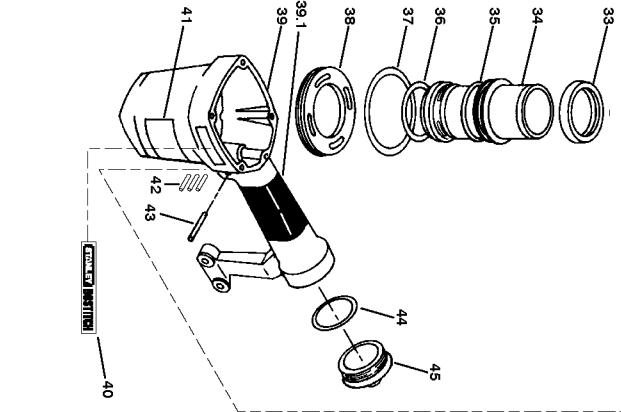

MULTI-DIRECTIONAL EXHAUST

**T40S2**  
PNEUMATIC STAPLER  
AGRAFEUSE PNEUMATIQUE  
ENGRAPADORA NEUMÁTICA

ORIFICE CAP AND INSTRUCTIONS ARE SUPPLIED WITH VALVE

\* Use Loctite #271 when installing.  
Available in 0.5oz packet as part #951325  
Item 89 is assembled with pins UB2108.2 & UB4108.4

## Parts List for T40S2 Type 0

Item Number	Part Number	Description	Qty Required
1	851547	O-RING-1.327X.138	1
2	000000-00	No Longer Available	1
3	T40007	BUMPER- LOWER	1
4	000000-00	No Longer Available	1
5	851483-S	O-RING	1
6	000000-00	No Longer Available	1
7	000000-00	No Longer Available	1
8	000000-00	No Longer Available	1
9	9042	PIN	2
10	MSC5080-25	SCREW-SHCS-M5X0.80X2	2
11	000000-00	No Longer Available	2
12	000000-00	No Longer Available	2
13	000000-00	No Longer Available	1
14	000000-00	No Longer Available	1
15	MSC5080-20	SCREW-SOC HD. CAP M5	6
16	854004	WASHER-RUBBER-7	2
17	000000-00	No Longer Available	1
18	MSC4070-12	SCREW-SHCS-M4X0.70X1	2
19	MHN4070-100	NUT- HEX M4	1
20	MSC5080-8	SCREW-SHCS-M5X0.80X8	1
21	T55092	ROCKER-TRIGGER	1
22	MPD016012	PIN-DOWEL-.062X.459	1
23	100607	ASSEMBLY-TRIGGER	1
24	000000-00	No Longer Available	1
26	T40129	TRAVELER- FEED SPRIN	1
27	851546	RING- RETAINING PUSH	4
28	T40040	SPRING- PUSHER FEED	2