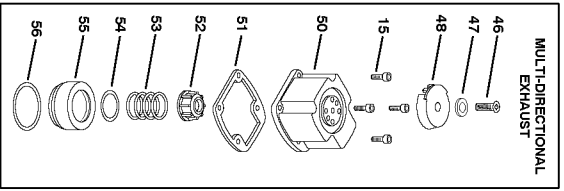

MULTI-DIRECTIONAL EXHAUST