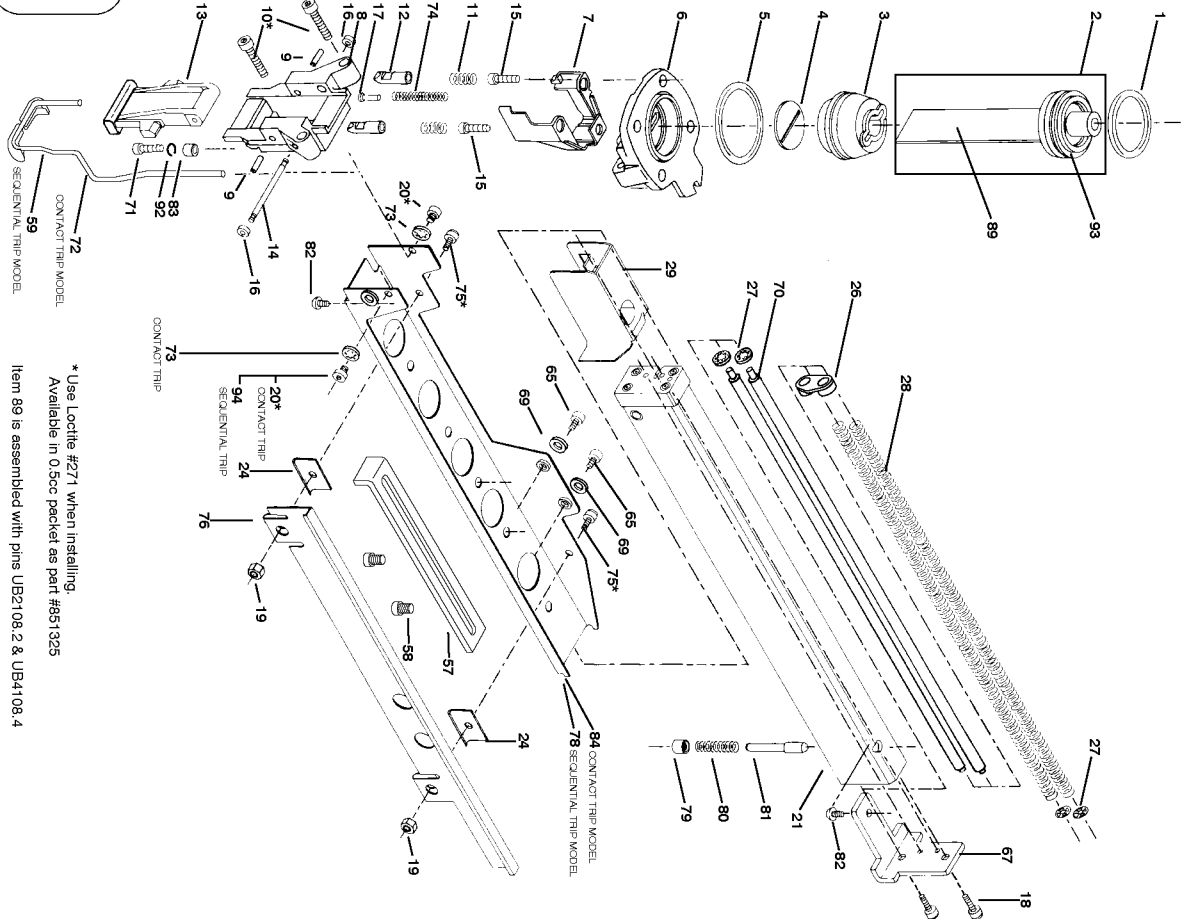

T40S2
PNEUMATIC STAPLER
AGRAFEUSE PNEUMATIQUE
ENGRAPADORA NEUMÁTICA

ORIFICE CAP AND INSTRUCTIONS ARE SUPPLIED WITH VALVE

* Use Loctite #271 when installing.
Available in 0.5oz packet as part #951325
Item 89 is assembled with pins UB2108.2 & UB4108.4