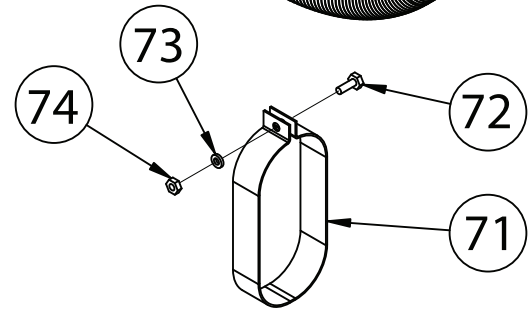

Jenny

AIR COMPRESSOR