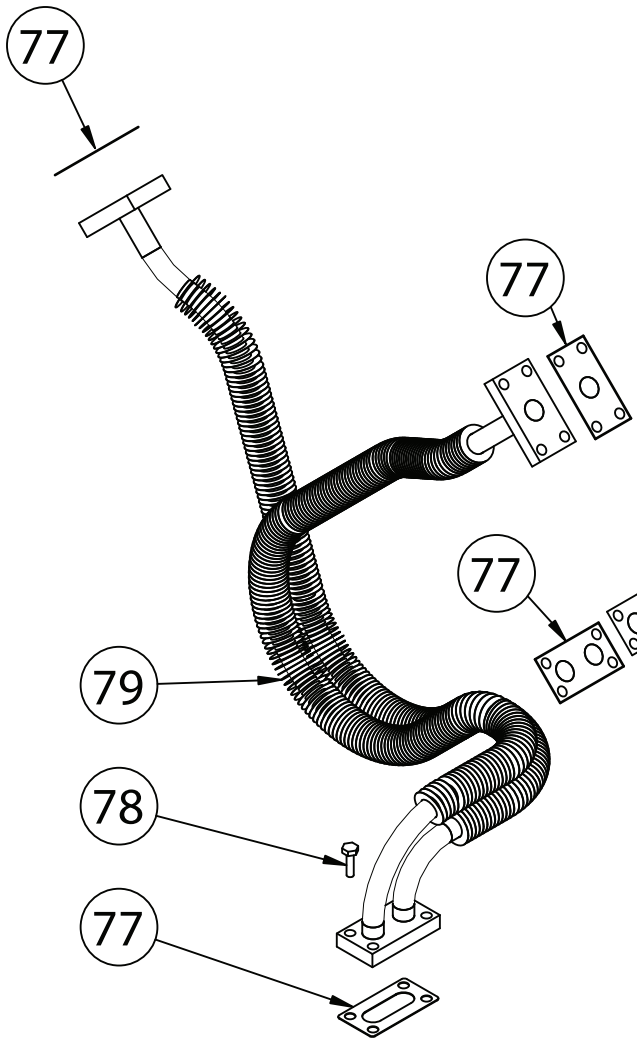

Jenny

AIR COMPRESSOR