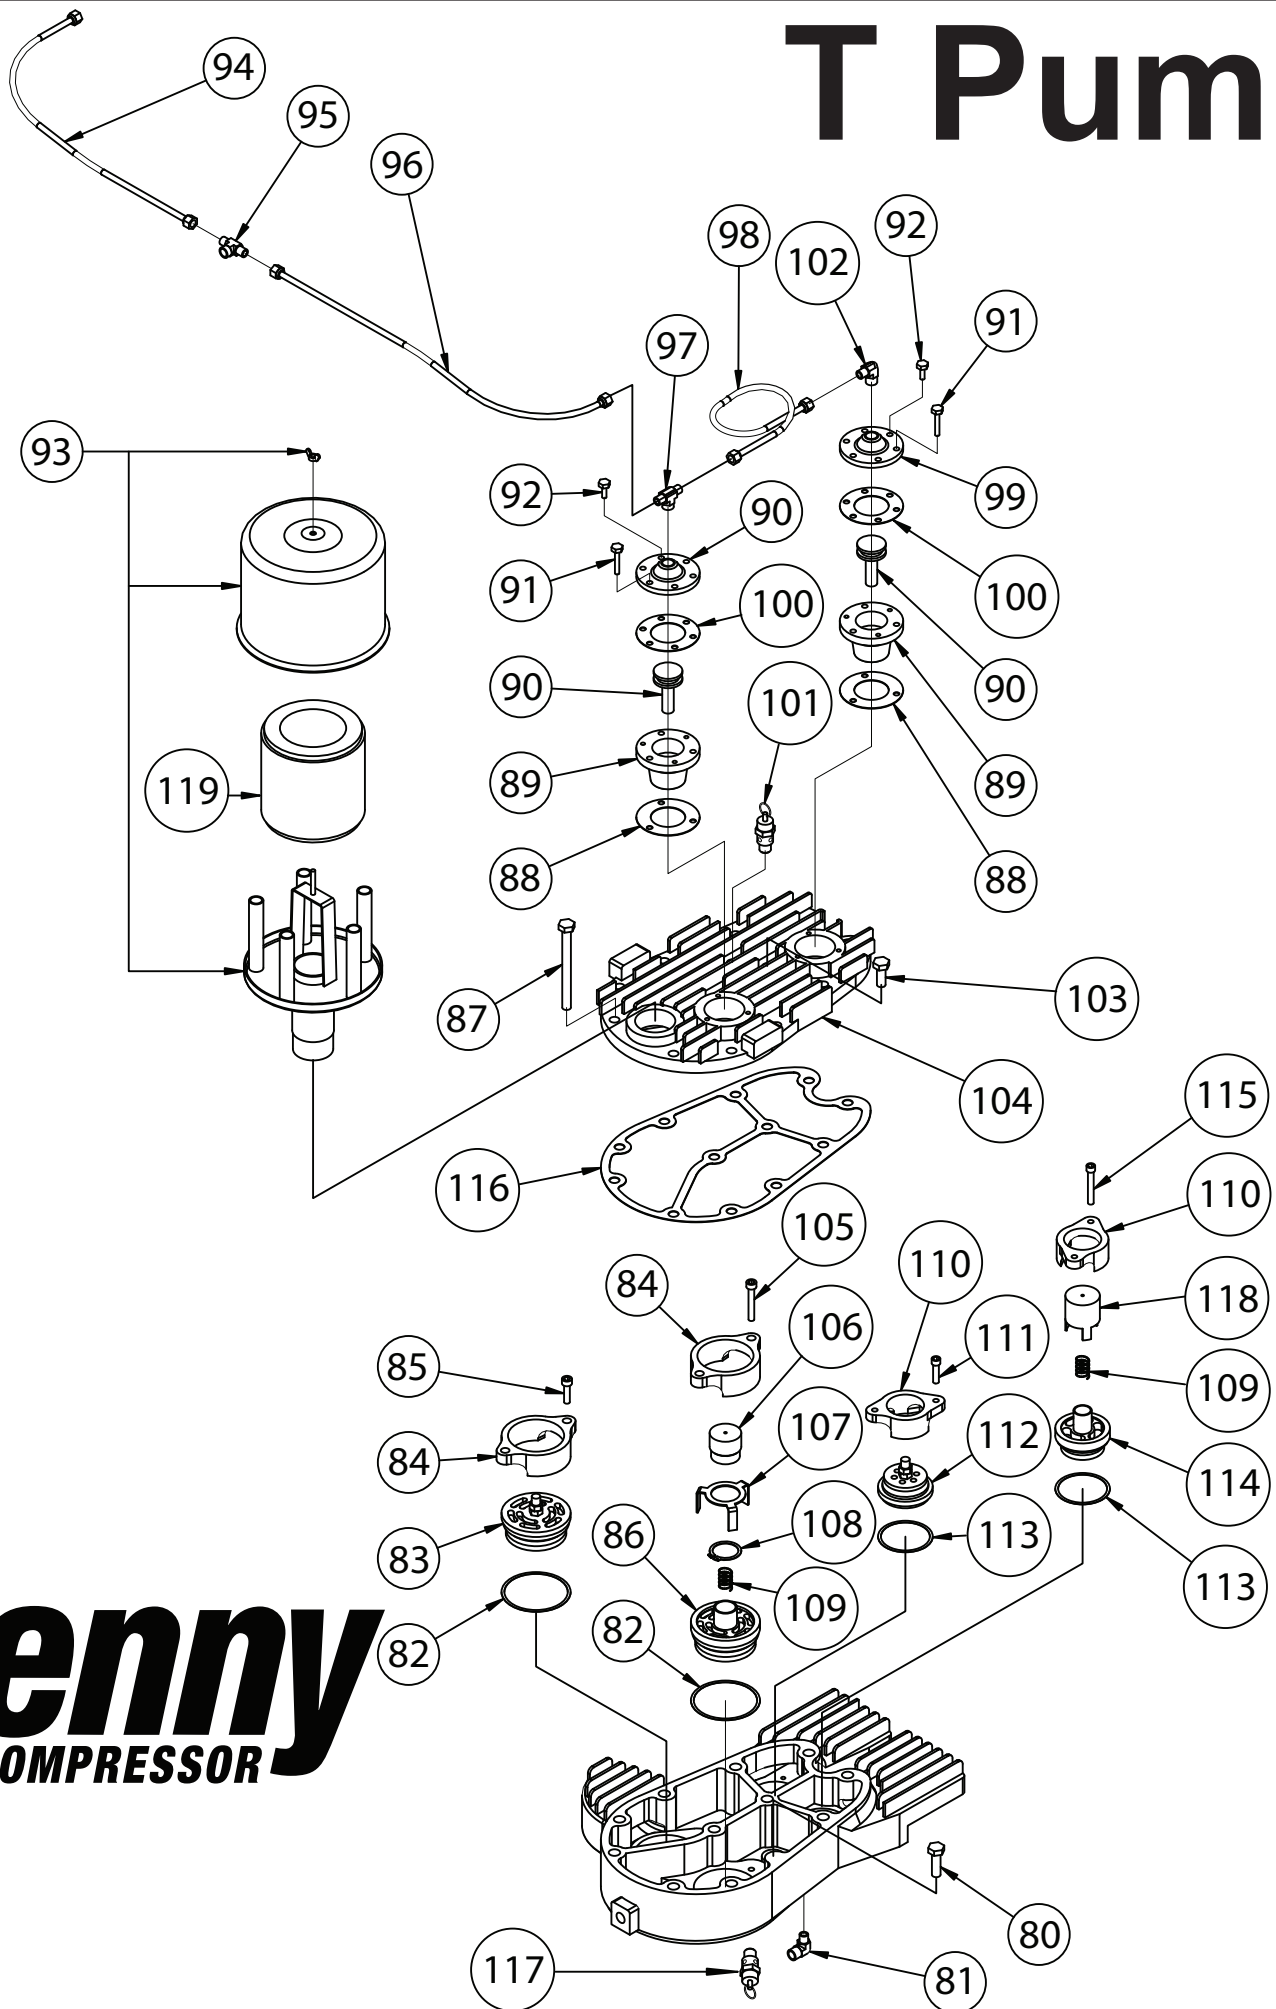

MODEL T25KGB-B

Parts List for Model T25KGB-B

NOTE: The quantity number indicates the total number of pieces required for a complete unit repair.
When ordering parts give compressor model, serial number and part number. Order assemblies when possible.

Parts List for Model T25KGB-B

NOTE: The quantity number indicates the total number of pieces required for a complete unit repair.
When ordering parts give compressor model, serial number and part number. Order assemblies when possible.

T Pump

Jenny
AIR COMPRESSOR

Jenny

AIR COMPRESSOR

T Pump

Jenny
AIR COMPRESSOR

Parts List for Model T

NOTE: The quantity number indicates the total number of pieces required for a complete pump repair.
When ordering parts give compressor model, serial number and part number. Order assemblies when possible.

<u>REF. NO.</u>	<u>PART NO.</u>	<u>DESCRIPTION</u>	<u>QTY.</u>
1	631-38234	ASSY,BASE,CRANKCASE,& CUP,T-PUMP	1
2	631-37107	CUP,BEARING,T-PUMP	2
3	631-37108	CONE,BEARING,T-PUMP	2
4	631-37104	RING,FEEDER,OIL,T-PUMP	1
5	631-38229	ASSY,CRANKSHAFT,& CONE,T-PUMP	1
6	631-37525	SEAL,OIL,PULLEY END,T-PUMP	1
7	120-1082	WASHER,LOCK,SPLIT,STEEL,PLATED,1/2"	2
8	120-1124	NUT,HEX,STEEL,PLATED,1/2-13	2
9	120237	SCREW,CAP,HEX HD,GR5,ST,PL,1/2-13X3	2
10	631-38593	PULLY ASSY, REF: T	1
11	631-37109	SHAFT,KEY,T-PUMP	1
12	120-1002	SCREW,CAP,HEXHD,GR5,ST,BLK,1/4-20X5/8	16
13	631-37125	PLATE,SIDE,CRANKCASE,T-PUMP	2
14	631-37103	GASKET,PLATE,SIDE,T-PUMP	2
15	160-1053	GAUGE,SIGHT,LEVEL,OIL,1"NPT	1
16	219645	NIPPLE,STEEL,SCH40,1/2NPTX4"LONG	1
17	122-1085	CAP,HEX,STEEL,PLATED,1/2"NPT	1
18	631-38490	PLUG,FILLER,OIL,R-PUMP	1
19	631-38396	GASKET,PLUG,FILLER,OIL,R-PUMP	1
20	631-38643	ASSY,CUP,& COVER END,T-PUMP	1
21	120-1032	SCREW,CAP,HEXHD,GR5,ST,PLTD,3/8-16X1	8
22	631-49913	WGT RTNR & SHAFT ASSYREF:QMRU, 49913	1
23	631-38197	PIN,ROLL,STEEL,5/16,DIA X 1-3/4"L,T-PUMP	2