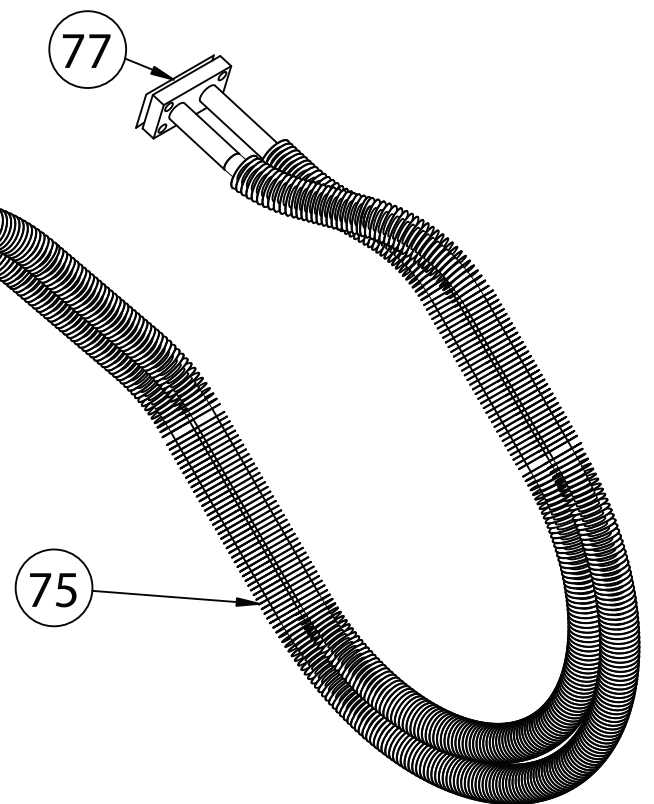

Jenny

AIR COMPRESSOR