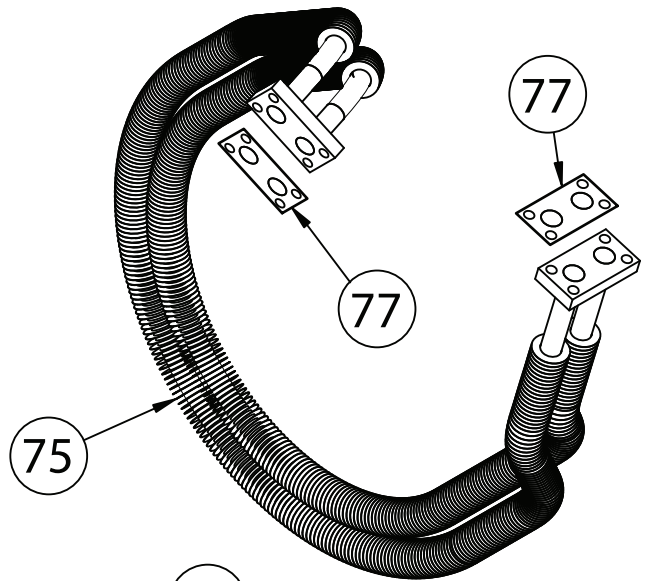

Jenny

AIR COMPRESSOR