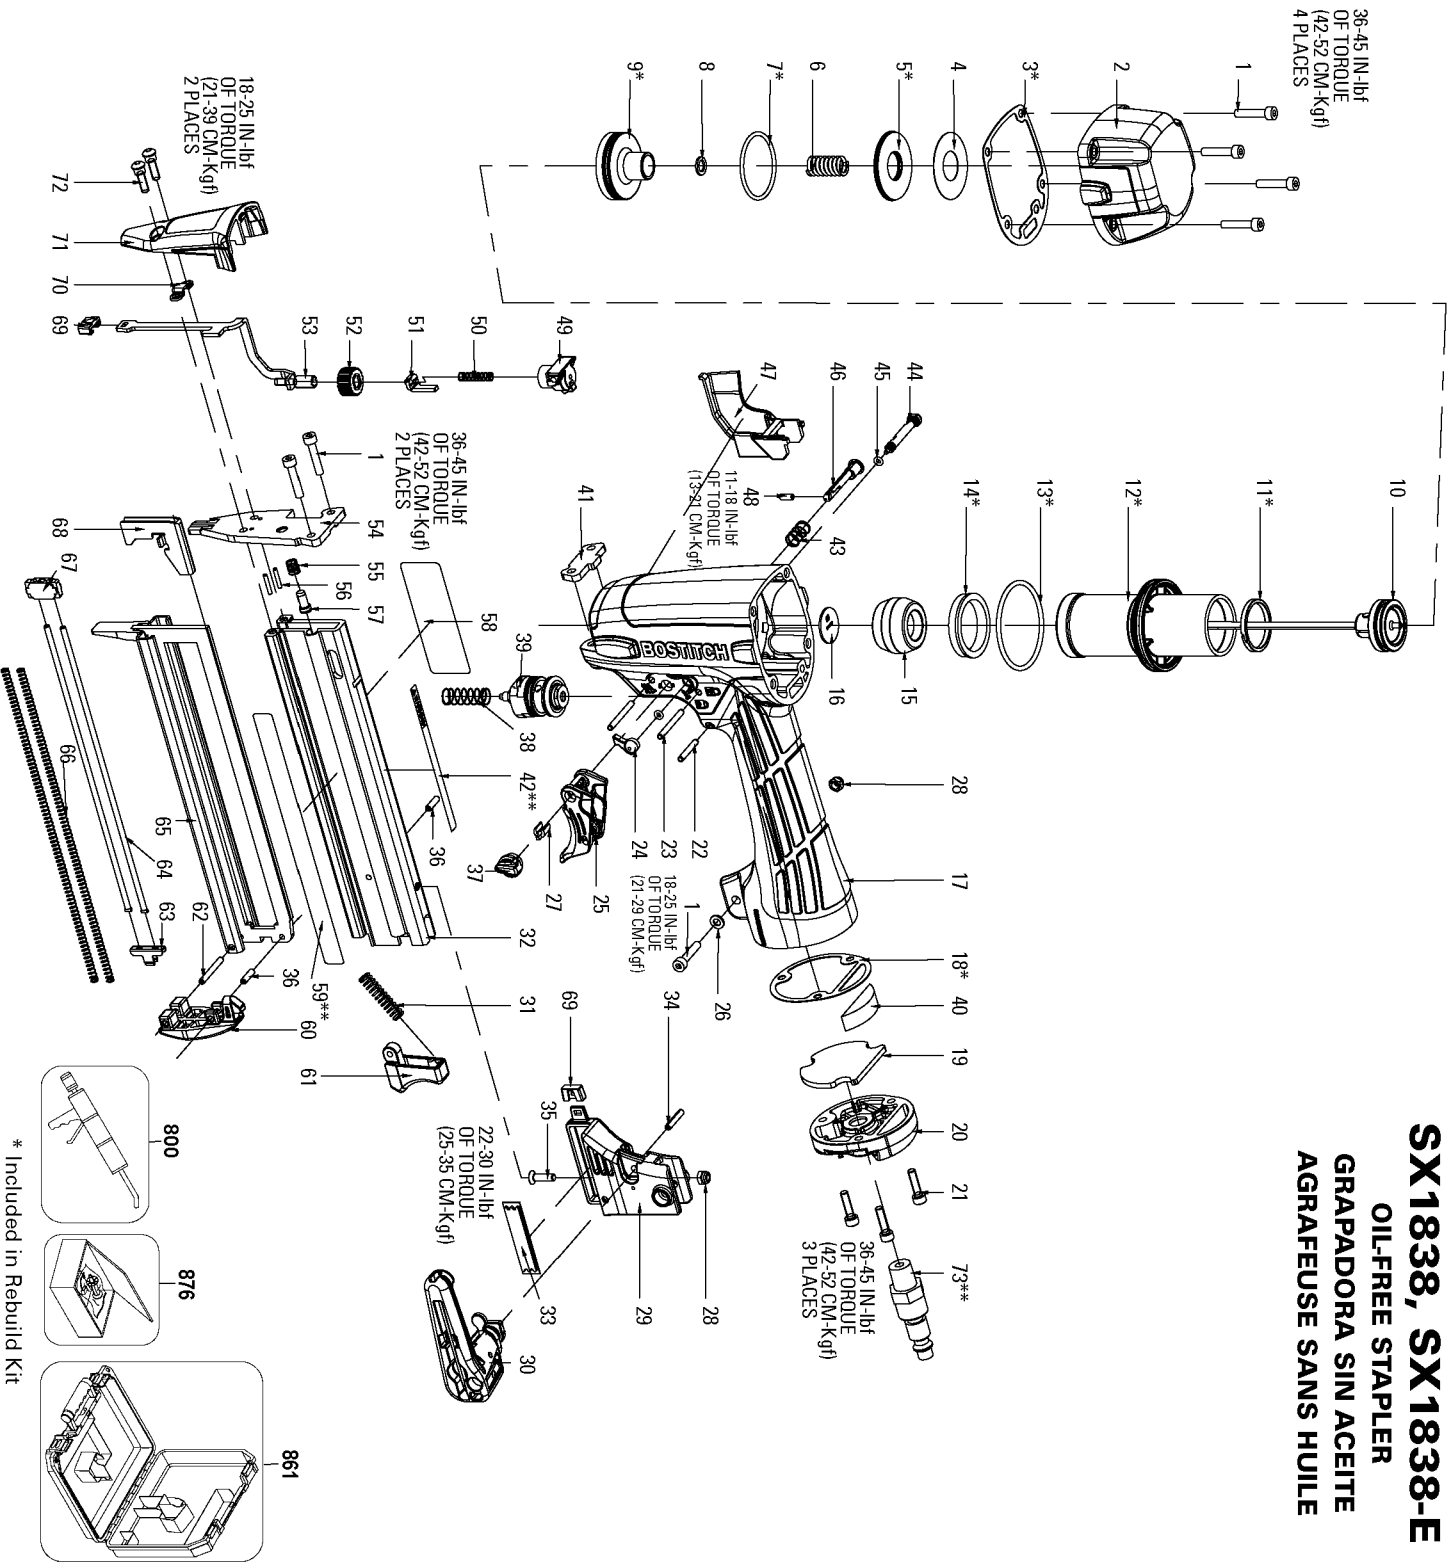

SX1838, SX1838-E

OIL-FREE STAPLER
GRAPADORA SIN ACEITE
AGRAFEUSE SANS HUILE

* Included in Rebuild Kit
** Not included in SX1838-E

Parts List for SX1838K Type 0

Item Number	Part Number	Description	Qty Required
1	100260	SCREW	7
2	181917	ASSEMBLY-CAP	1
3	175682	GASKET-FRAME/CAP	1
4	180445	PLATE	1
5	180446	SEAL	1
6	180447	SPRING	1
7	180448	O RING	1
8	180449	WASHER FLAT	1
9	180450-S	HEAD VALVE BODY	1
10	180205	ASSEMBLY-PISTON/DRIV	1
11	180457	RING-PISTON	1
12	180458	SLEEVE-CYLINDER	1
13	180459	O-RING-44.7MMX2.4MM	1
14	180460	CHECK SEAL	1
15	180461	BUMPER	1
16	180462	DRIVER GUIDE	1
17	175656	FRAME-OVERMOLD	1
18	180463	GASKET-END CAP	1
19	180578	AIR FILTER	1
20	180465	END CAP	1
21	MSC4070-16	SCREW-SHCS-M4X0.7X16	1
22	180475	PIN-SPRING-M3X20MM	1
23	174345	PIN SPRING	1
24	184518	BUTTON-TRIGGER LOCK	1
25	184513	ASSEMBLY-TRIGGER	1
26	180504	WASHER, FLAT	1
27	184508	BUSHING	1