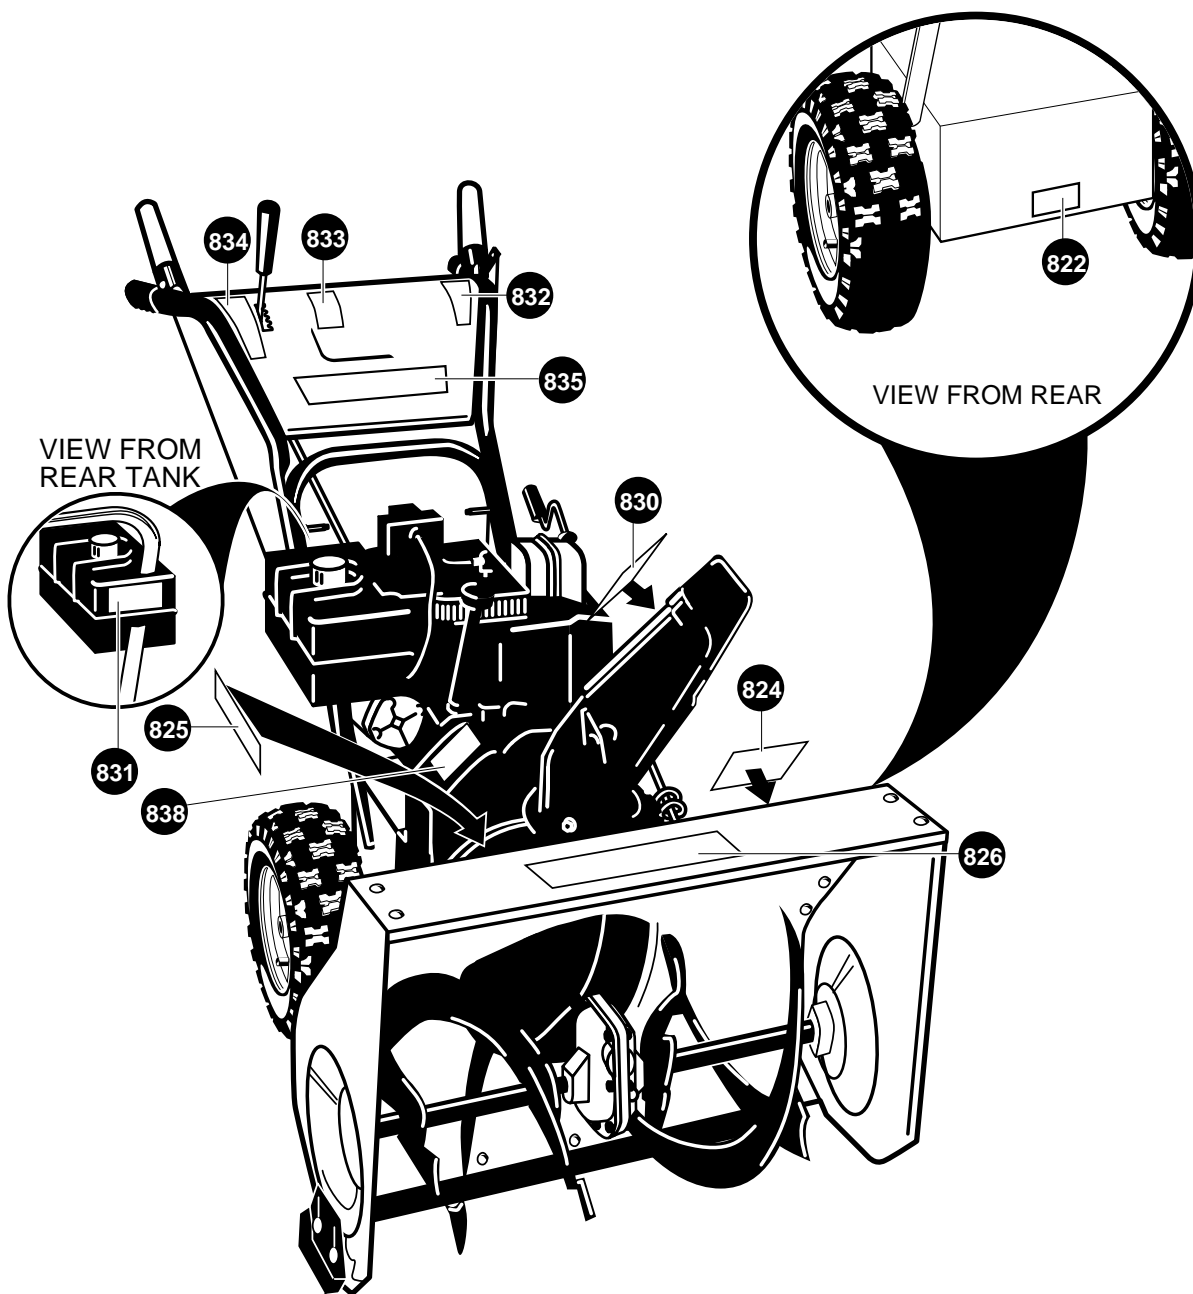

24" SNOW THROWER MODEL ST 724

DECALS

REF. NO	PART NO.	PART NAME
822	601 00 15-75	DECAL, OVER ADJ OF DISC
824	601 00 15-76	DECAL, DANGER FOOT SYM
825	601 00 15-77	DECAL, DUAL STAGE
826	601 00 18-41	DECAL, AUGER HOUSING TOP
830	601 00 15-79	DECAL, DANGER FINGER
831	601 00 15-80	DECAL, FREE IMPELLER
832	601 00 15-81	DECAL, TRACT DR -CHUTE ROT
833	601 00 15-82	DECAL, SNOW CONDITIONS
834	601 00 15-83	DECAL, GEAR SELECT/AUGER
835	601 00 18-42	DECAL, HANDLE PANEL
838	601 00 15-85	DECAL, BELT STRETCH ADJ.

334544C