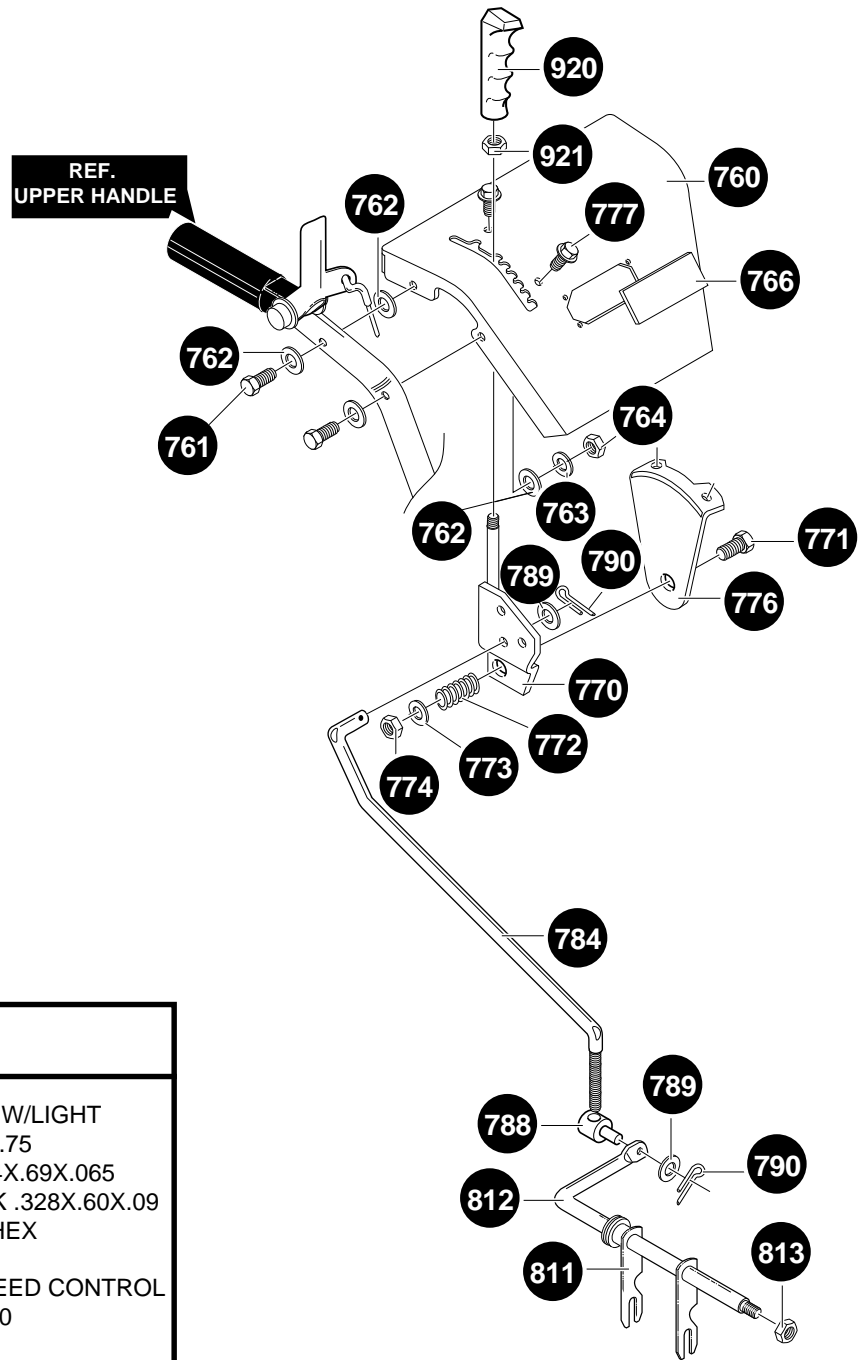

24" SNOW THROWER MODEL ST 724

CONTROL PANEL REPAIR PARTS

REF. NO	PART NO.	PART NAME
760	601 00 15-56	PANEL, CONTROL W/LIGHT
761	601 00 15-57	SCREW, 5/16-18X1.75
762	601 00 00-19	FLATWASHER .344X.69X.065
763	601 00 00-23	WASHER HVSPTLK .328X.60X.09
764	601 00 00-12	NUT, 5/16-18 REGHEX
766	601 00 15-58	PLATE, PANEL
770	601 00 15-59	HANDLE ASSY SPEED CONTROL
771	601 00 15-55	SCREW 3/8-16X2.00
772	601 00 15-60	SPRING
773	601 00 00-20	FLATWASHER .406X.81X.065
774	601 00 06-53	NUT, 3/8-16 HEXNYL
776	601 00 17-48	BRACKET, SPEED CONTROL
777	601 00 05-20	SCREW, 5/16-18X.75 WAHHTAP
780	601 00 00-25	PIN, COTTER .090DIA X.75LG
781	601 00 00-19	FLATWASHER, .344X.69X.065
784	601 00 15-62	ROD, SPEED CONTROL
788	601 00 15-63	NUT, TRUNNION 5/16-24
789	601 00 00-19	FLATWASHER .344X.69X.065
790	601 00 00-25	COTTER PIN .090DIA X.73LG
811	601 00 15-64	BEARING, FLANGED
812	601 00 15-65	ROD, ASSY YOKE "PANEL"
813	601 00 00-60	NUT 3/8-16 REGHEXCTRLK
920	601 00 02-36	HANDLE, 3/8-16 MOLDED
921	601 00 00-60	NUT, 3/8-16 REGHEXCTRLK

319052F