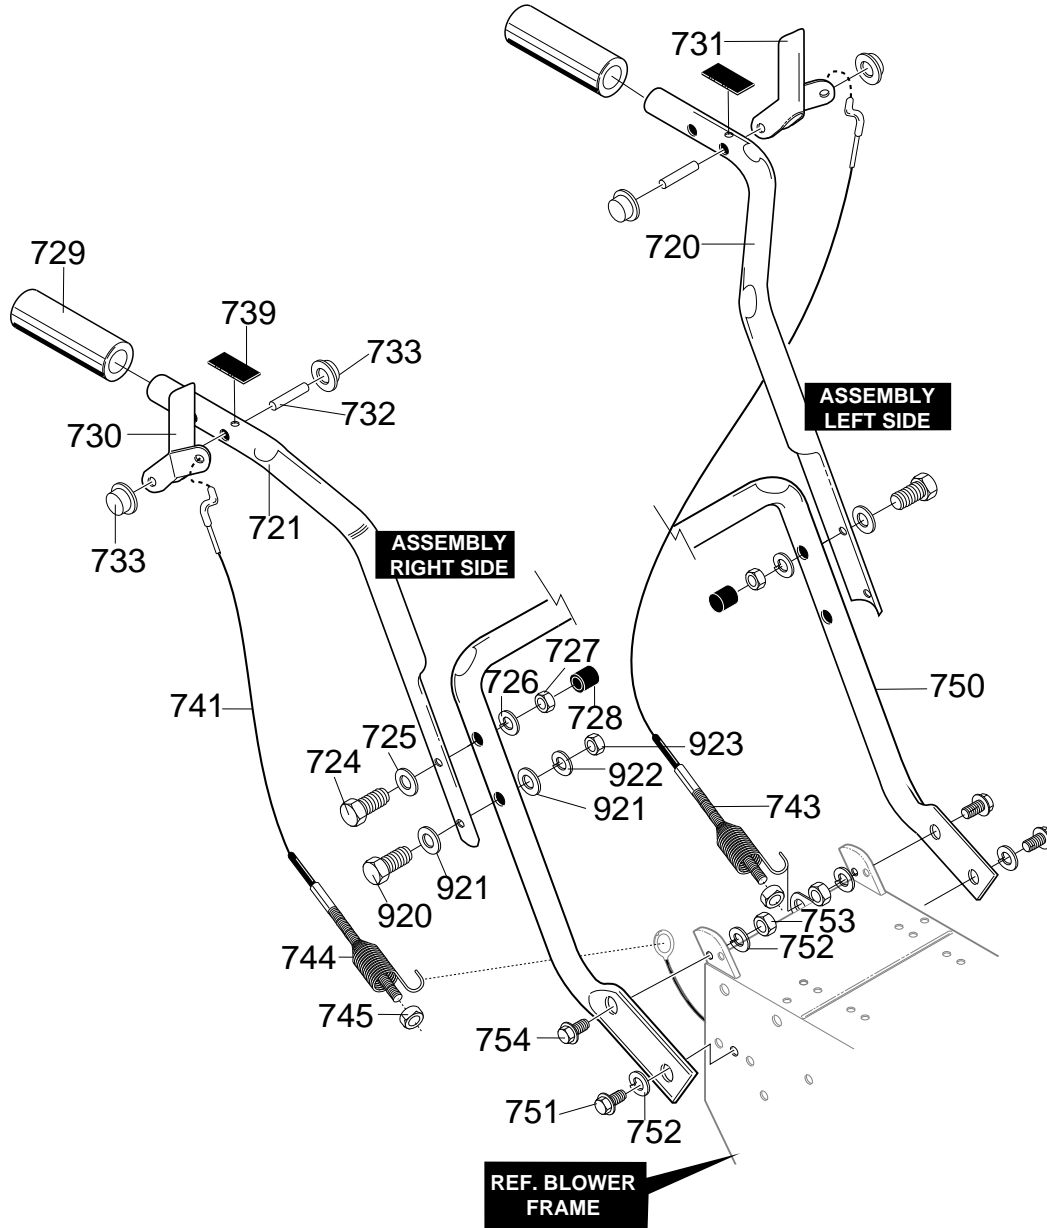

24" SNOW THROWER MODEL ST 724

HANDLES REPAIR PARTS

REF. NO	PART NO.	PART NAME
720	601 00 15-42	UPPER HANDLE LH
721	601 00 15-43	UPPER HANDLE RH
724	601 00 15-44	SCREW, 3/8-16X3.00
725	601 00 00-20	FLATWASHER .406X.81X.065
726	601 00 00-15	WASHER, RGSPTLK .393X.68X.10
727	601 00 00-60	NUT, 3/8-16 REGHEXTRLK
728	601 00 15-45	STOP, PLASTIC .375
729	601 00 15-46	GRIP, HANDLE
730	601 00 15-47	HANDLE, CLUTCH RH
731	601 00 15-48	HANDLE, CLUTCH LH
732	601 00 15-49	PIN, PIVOT
738	601 00 05-16	PUSH ON CAP
739	601 00 15-50	BUMPER, RECT

REF. NO	PART NO.	PART NAME
741	601 00 15-51	CABLE, CLUTCH
743	601 00 15-52	SPRING, TENSION
744	601 00 15-53	SPRING, AUGER CLUTCH
745	601 00 00-62	NUT, 1/4-20 REGHEXCTRLK
750	601 00 15-54	HANDLE, LOWER
751	601 00 00-73	SCREW, 5/16-18X.75
752	601 00 00-23	WASHER, HVSPTLK .328X.60X.09
753	601 00 00-12	NUT 5/16-18 REGHEX
754	601 00 05-20	SCREW, 5/16-18X.75 WAHHTAP
920	601 00 15-55	SCREW, 3/8-16X2.00
921	601 00 00-20	FLATWASHER .406X.81X.065
922	601 00 00-15	WASHER RGSPTLK .393X.60X.10
923	601 00 00-60	NUT, 3/8-16 REGHEXCTRLK