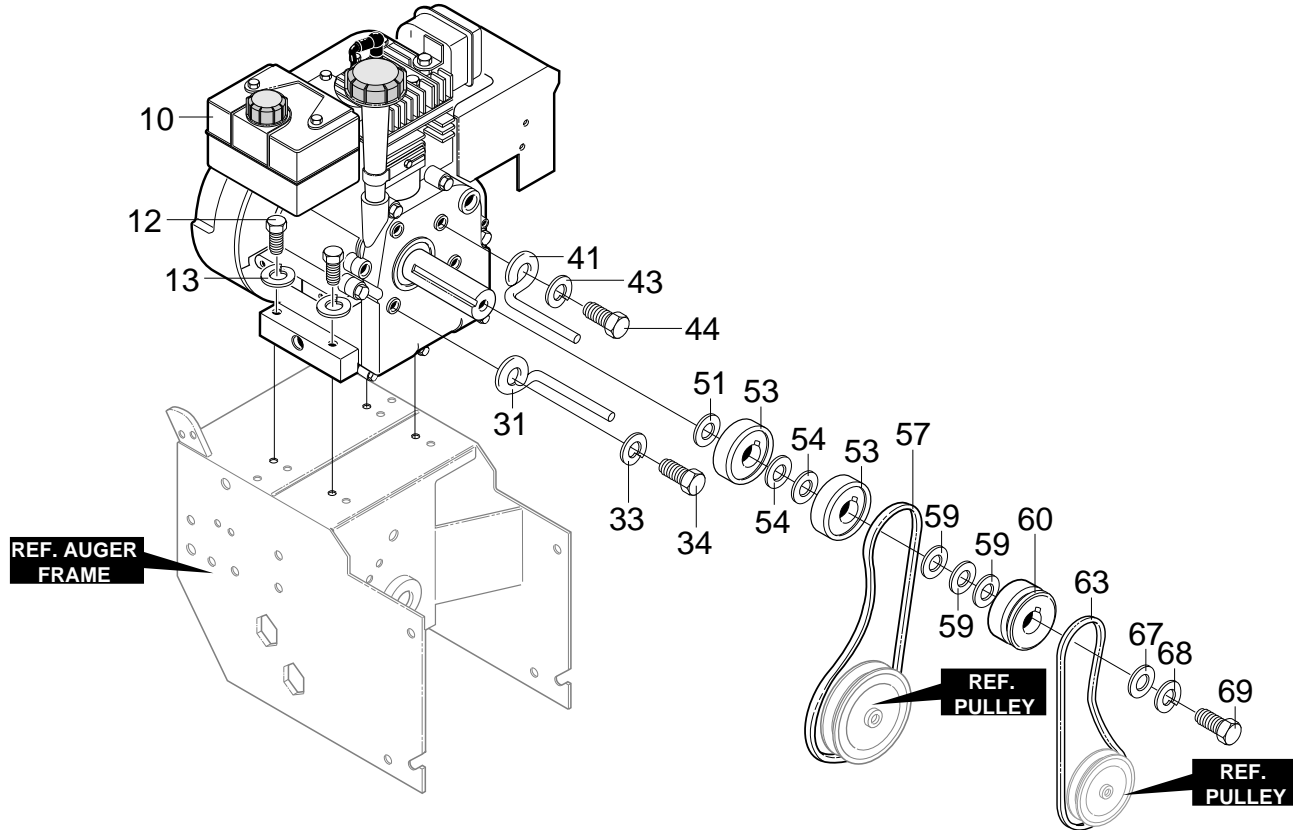

ST 724

1996-01

Spare Parts

24" SNOW THROWER MODEL ST 724

ENGINE REPAIR PARTS

REF. NO.	PART NO.	PART NAME
10	ENGINE	7HP TEC (SEE ENGINE MANUAL)
12	601 00 00-73	SCREW, 5/16-18 X .75
13	601 00 00-23	WASHER, HVSP TLK .328X.60X.09
31	601 00 14-32	GUIDE, ROD BELT RH
33	601 00 00-23	WASHER, HVSP TLK .328X.60X.09
34	601 00 14-33	SCREW 5/16-24X.625
41	601 00 14-32	GUIDE, ROD BELT LH
43	601 00 00-23	WASHER, HVSP TLK .328X.60X.09
44	601 00 14-33	SCREW 5/16-24X.625
51	601 00 14-34	WASHER, CRANKSHAFT
53	601 00 14-36	PULLEY, HALF V3L 2.00X.752ID
54	601 00 14-35	FLATWASHER, .752X.91X.02
57	601 00 14-37	BELT, V 3L 33.13LG
59	601 00 14-38	FLATWASHER, .765X1.12X.06
60	601 00 15-93	PULLEY, ENGINE V 4L
63	601 00 17-37	BELT, V 4L 36.6LG
67	601 00 14-41	FLATWASHER
68	601 00 00-15	WASHER, REGSP TLK .393X.60X.10
69	601 00 05-27	SCREW 3/8-24 X 1.00 NYL
	601 00 17-36	OWNER'S MANUAL ENG/FR

334338B

24" SNOW THROWER MODEL ST 724

DRIVE COMPONENT REPAIR PARTS

REF. NO	PART NO.	PART NAME
190	601 00 14-66	LEVER, ASSY TRACTION CLUTCH
191	601 00 14-47	BEARING, FLANGED
192	601 00 09-30	COTTER PIN .125 DIA X 1.00 LG
193	601 00 14-67	SPRING, RETURN
195	601 00 14-68	LEVER, SPRING TRAC CLUTCH
196	601 00 13-74	SCREW, 1/4-20 X .63
198	601 00 00-62	NUT, 1/4-20 REG HEX CTRLK
210	601 00 14-69	DISC, ASSY FRICTION WHEEL
211	601 00 14-70	ZERK, GREASE
215	601 00 14-71	SHAFT, HEX TRACTION
216	601 00 14-72	BEARING, TRUNION
217	601 00 14-73	FLATWASHER, .680 X 1.12 X .060
221	601 00 14-74	RING, RETEX 1.16 X .05 TRU
222	601 00 14-75	FLATWASHER, .680 X 1.12 X .060
223	601 00 05-65	BEARING, BALL 6203-2AA-C3
224	601 00 14-76	KEY, SQUARE .18 SQ X .63 LG
225	601 00 14-77	PULLEY, V3L 6.50 X .56
226	601 00 14-78	WASHER, WAVE .675 X 1.00 X .020
227	601 00 00-03	FLATWASHER, .281 X 1.00 X .063
228	601 00 00-14	WASHER, RSPTLK .263 X .49 X .07
229	601 00 00-68	SCREW 1/4-20 X .75