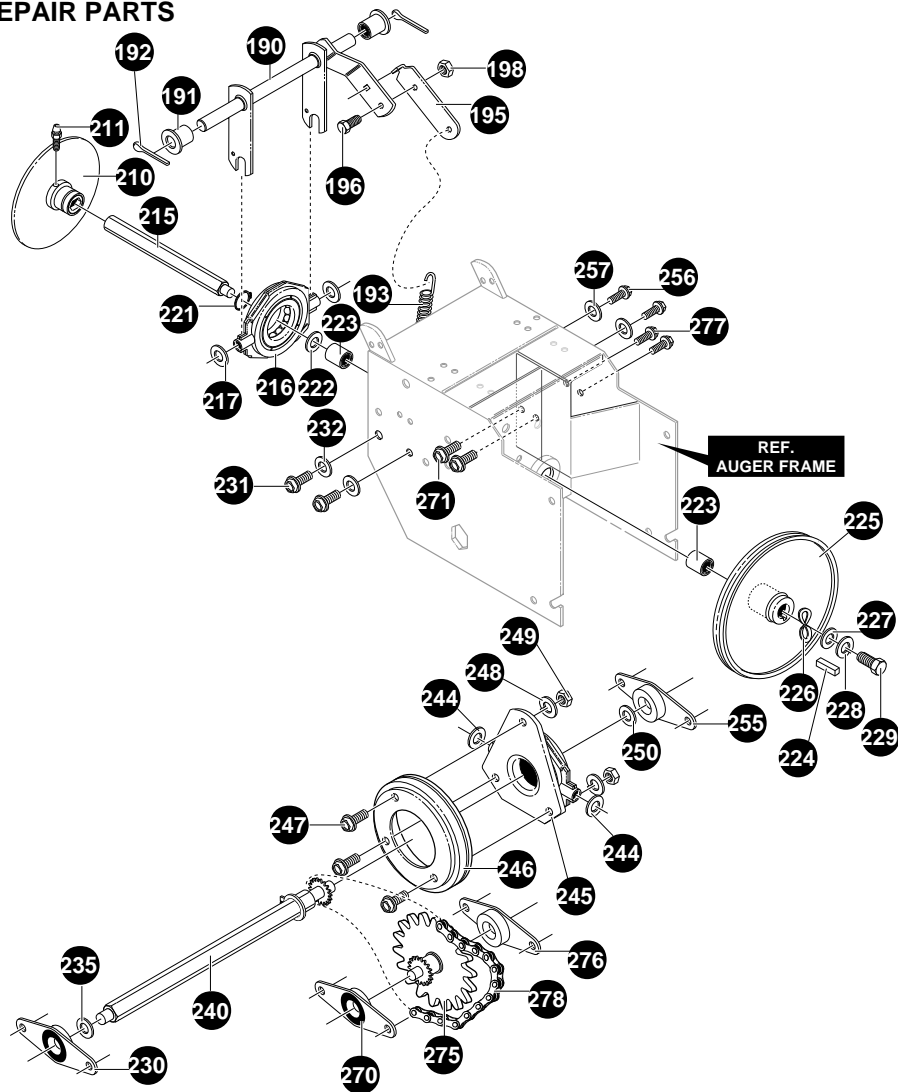

24" SNOW THROWER MODEL ST 724

DRIVE COMPONENT REPAIR PARTS

REF. NO	PART NO.	PART NAME
190	601 00 14-66	LEVER, ASSY TRACTION CLUTCH
191	601 00 14-47	BEARING, FLANGED
192	601 00 09-30	COTTER PIN .125 DIA X 1.00 LG
193	601 00 14-67	SPRING, RETURN
195	601 00 14-68	LEVER, SPRING TRAC CLUTCH
196	601 00 13-74	SCREW, 1/4-20 X .63
198	601 00 00-62	NUT, 1/4-20 REG HEX CTRLK
210	601 00 14-69	DISC, ASSY FRICTION WHEEL
211	601 00 14-70	ZERK, GREASE
215	601 00 14-71	SHAFT, HEX TRACTION
216	601 00 14-72	BEARING, TRUNION
217	601 00 14-73	FLATWASHER, .680 X 1.12 X .060
221	601 00 14-74	RING, RETEX 1.16 X .05 TRU
222	601 00 14-75	FLATWASHER, .680 X 1.12 X .060
223	601 00 05-65	BEARING, BALL 6203-2AA-C3
224	601 00 14-76	KEY, SQUARE .18 SQ X .63 LG
225	601 00 14-77	PULLEY, V3L 6.50 X .56
226	601 00 14-78	WASHER, WAVE .675 X 1.00 X .020
227	601 00 00-03	FLATWASHER, .281 X 1.00 X .063
228	601 00 00-14	WASHER, RSPTLK .263 X .49 X .07
229	601 00 00-68	SCREW 1/4-20 X .75

REF. NO	PART NO.	PART NAME
230	601 00 14-79	BEARING & RETAINER ASSY
231	601 00 05-19	SCREW 5/16-18 X .50 WAHTAP
232	601 00 00-23	WASHER, HVSP TLK .328 X .60 X .09
235	601 00 14-80	WASHER, SP .502 X .75 X .0605
240	601 00 14-81	SHAFT & SPROCKET ASSY
244	601 00 14-73	FLATWASHER .505 X 1.00 X .06
245	601 00 17-41	BEARING, TRUNION CLUTCH
246	601 00 14-83	WHEEL, ASSY FRICTION DISC
247	601 00 13-74	SCREW, 1/4-20 X .63
248	601 00 00-14	WASHER, RGSPTLK .263 X .49 X .07
249	601 00 00-11	NUT, 1/4-20 REG HEX
250	601 00 14-80	WASHER, SP .502 X .75 X .0605
255	601 00 14-79	BEARING & RETAINER ASSY
256	601 00 05-19	SCREW 5/16-18 X .50 WAHTAP
257	601 00 00-23	WASHER, HVSP TLK .328 X .60 X .09
270	601 00 14-79	BEARING & RETAINER ASSY
271	601 00 05-19	SCREW 5/16-18 X .50 WAHTAP
275	601 00 14-85	JACK, ASY #41-36T&8T W/PBRG
276	601 00 14-79	BEARING & RETAINER ASSY
277	601 00 05-19	SCREW 5/16-18 X .50 WAHTAP
278	601 00 14-86	CHAIN ROLLER #42 X 40P