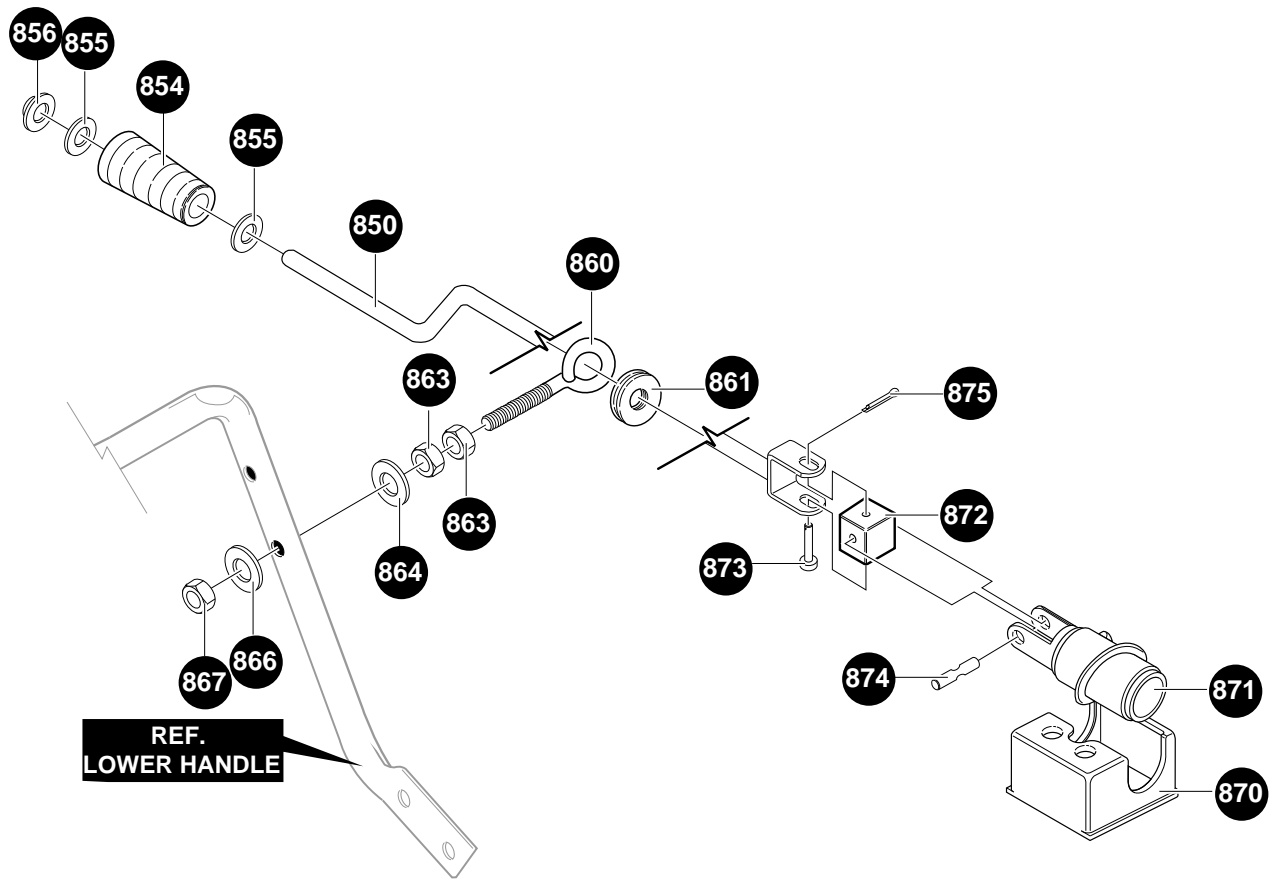

REF. NO	PART NO.	PART NAME
741	601 00 15-51	CABLE, CLUTCH
743	601 00 15-52	SPRING, TENSION
744	601 00 15-53	SPRING, AUGER CLUTCH
745	601 00 00-62	NUT, 1/4-20 REGHEXCTRLK
750	601 00 15-54	HANDLE, LOWER
751	601 00 00-73	SCREW, 5/16-18X.75
752	601 00 00-23	WASHER, HVSPTLK .328X.60X.09
753	601 00 00-12	NUT 5/16-18 REGHEX
754	601 00 05-20	SCREW, 5/16-18X.75 WAHHTAP
920	601 00 15-55	SCREW, 3/8-16X2.00
921	601 00 00-20	FLATWASHER .406X.81X.065
922	601 00 00-15	WASHER RGSPTLK .393X.60X.10
923	601 00 00-60	NUT, 3/8-16 REGHEXCTRLK

319052F

24" SNOW THROWER MODEL ST 724

DECALS

REF. NO	PART NO.	PART NAME
822	601 00 15-75	DECAL, OVER ADJ OF DISC
824	601 00 15-76	DECAL, DANGER FOOT SYM
825	601 00 15-77	DECAL, DUAL STAGE
826	601 00 18-41	DECAL, AUGER HOUSING TOP
830	601 00 15-79	DECAL, DANGER FINGER
831	601 00 15-80	DECAL, FREE IMPELLER
832	601 00 15-81	DECAL, TRACT DR -CHUTE ROT
833	601 00 15-82	DECAL, SNOW CONDITIONS
834	601 00 15-83	DECAL, GEAR SELECT/AUGER
835	601 00 18-42	DECAL, HANDLE PANEL
838	601 00 15-85	DECAL, BELT STRETCH ADJ.

334544C

24" SNOW THROWER MODEL ST 724

CHUTE CONTROL ROD REPAIR PARTS

REF. NO	PART NO.	PART NAME
850	601 00 17-49	CRANK ASSY W/YOKE
854	601 00 15-69	KNOB, SLEEVE
855	601 00 00-20	FLATWASHER .406X.81X.065
856	601 00 12-91	NUT, PUSH ON 3/8"
860	601 00 17-50	EYE BOLT, 3/8-16X6.00
861	601 00 14-08	GROMMET, EYE BOLT
863	601 00 14-09	NUT, 3/8-16 HEXJAM
864	601 00 00-20	FLATWASHER .406X.81X.065
866	601 00 00-20	FLATWASHER, .406X.81X.065
867	601 00 06-53	NUT, 3/8-16 REGHEX
870	601 00 18-30	BRACKET, WORM MOUNTING
871	601 00 18-31	WORM GEAR CHUTE ROTATE
872	601 00 18-32	BLOCK, UNIV. PIVOT
873	601 00 18-33	PIN, CLEVIS
874	601 00 18-34	PIN, UNIV. JOINT
875	601 00 18-35	COTTER PIN .06X.50