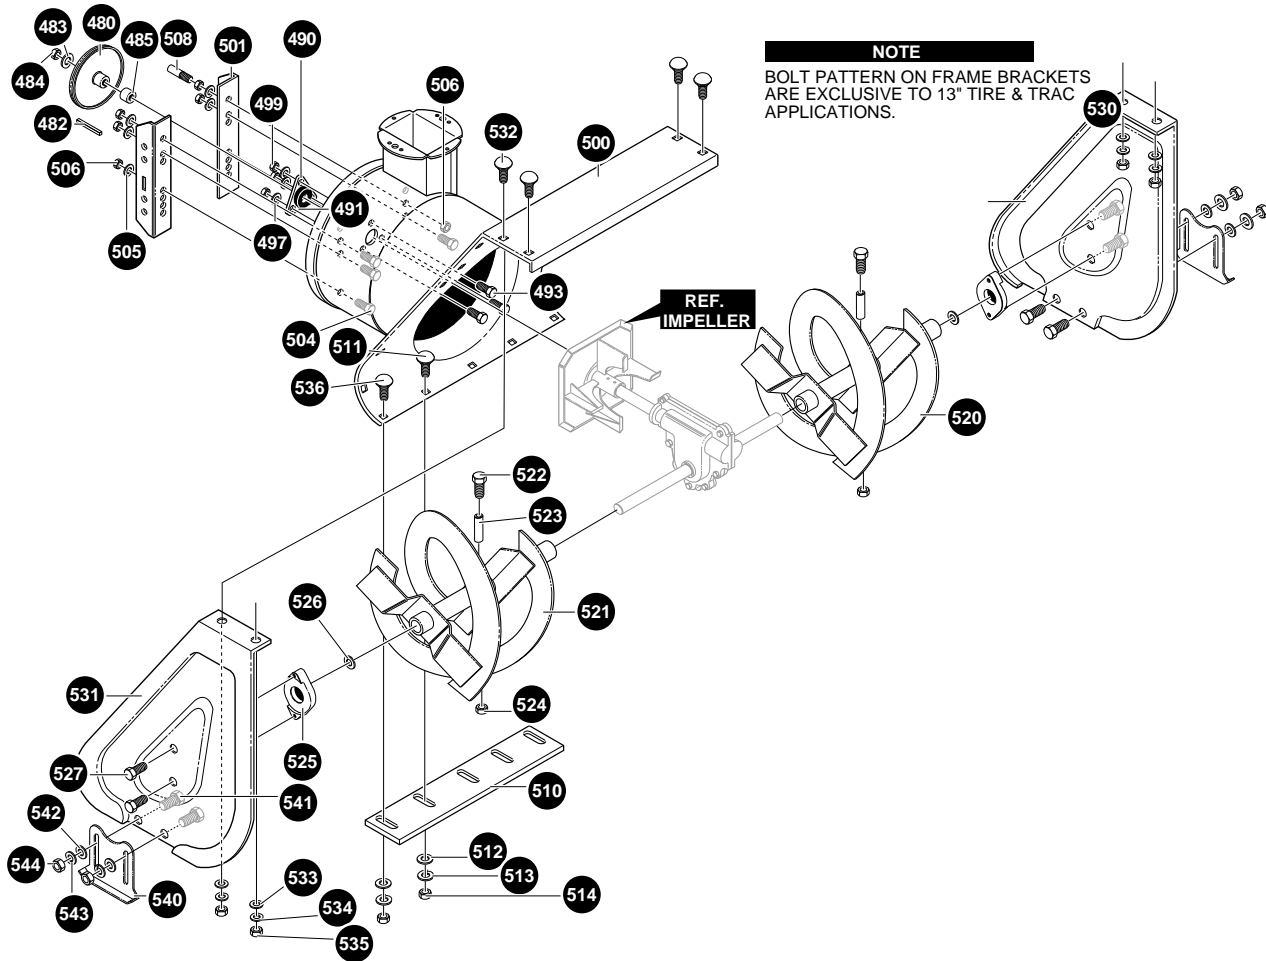

24" SNOW THROWER MODEL ST 724

AUGER HOUSING REPAIR PARTS

NOTE
BOLT PATTERN ON FRAME BRACKETS
ARE EXCLUSIVE TO 13" TIRE & TRAC
APPLICATIONS.

REF. NO	PART NO.	PART NAME
480	601 00 16-09	PULLEY, V4L 8.40
482	601 00 15-07	KEY, SQUARE .18SQX.88LG
483	601 00 14-46	FLATWASHER, .53X1.00X.063
484	601 00 01-07	NUT, 1/2-20 REGHXCTRLK
485	601 00 16-10	SPACER, SLEV .676X1.00X.53
490	601 00 15-09	RETAINER, BALL
491	601 00 05-65	BRING, BALL 6203-2AA-C3
493	601 00 00-73	SCREW 5/16-18X.75
497	601 00 00-23	WASHER, HVSPTLK .328X.60X.09
499	601 00 00-12	NUT, 5/16-18 REGHEX
500	601 00 15-10	HOUSING, ASSY 24/12
501	601 00 16-12	BRACKET & NUTS ASSY
504	601 00 15-12	SCREW 3/8-16X.75
505	601 00 00-15	WASHER, RGSPTLK .393X.68X.10
506	601 00 00-60	NUT 3/8-16 REGHEXCTRLK
508	601 00 17-42	STUD, BRAKE ARM
510	601 00 17-43	BLADE, SCRAPER 24"
511	601 00 14-11	BOLT, 5/16-18X.75 CARR.
512	601 00 00-19	FLATWASHER .344X.69X.065
513	601 00 17-44	WASHER, SPTLK .31X.58X.08
514	601 00 00-12	NUT, 5/16-18 REGHEX

REF. NO	PART NO.	PART NAME
520	601 00 18-69	AUGER, ASSY LH 22"
521	601 00 18-70	AUGER, ASSY RH 22"
522	601 00 14-56	SCREW 1/4-20X1.75
523	601 00 15-17	SPACER, SLEV .250X.47X.20
524	601 00 00-62	NUT 1/4-20 REGHEXCTRLK
525	601 00 15-18	AUGER SHAFT BEARING
526	601 00 15-19	FLATWASHER 1.005X1.31X.035
527	601 00 05-20	SCREW, 5/16-18X.75 WAHTAP
530	601 00 15-21	PLATE, AUGER HSNG RH
531	601 00 15-20	PLATE, AUGER HSNG LH
532	601 00 14-11	BOLT 5/16-18X.75 CARR.
533	601 00 00-19	FLATWASHER .344X.69X.065
534	601 00 00-23	WASHER, HVSPTLK .328X.60X.09
535	601 00 00-12	NUT, 5/16-18 REGHEX
536	601 00 08-99	BOLT, 5/16-18X1.00 CARR.
540	601 00 17-45	SKID, HEIGHT ADJUST
541	601 00 14-11	BOLT, 5/16-18X.75 CARR.
542	601 00 00-19	FLATWASHER .344X.69X.065
543	601 00 00-23	WASHER, HVSPTLK .31X.58X.08
544	601 00 00-12	NUT, 5/16-18 REGHEX

334396C