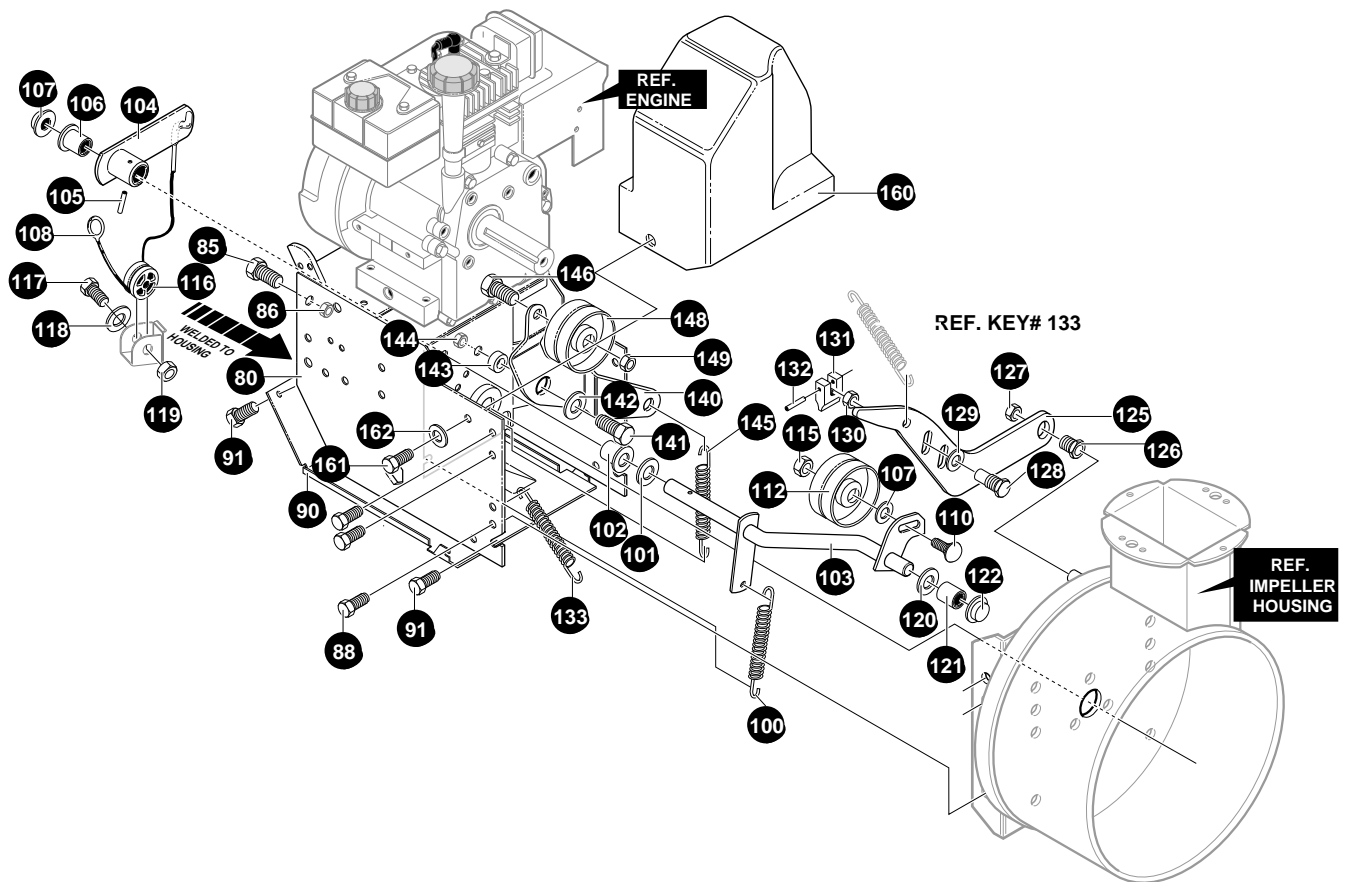

ST 724

1996-01

Spare Parts

24" SNOW THROWER MODEL ST 724

ENGINE REPAIR PARTS

REF. NO.	PART NO.	PART NAME
10	ENGINE	7HP TEC (SEE ENGINE MANUAL)
12	601 00 00-73	SCREW, 5/16-18 X .75
13	601 00 00-23	WASHER, HVSP TLK .328X.60X.09
31	601 00 14-32	GUIDE, ROD BELT RH
33	601 00 00-23	WASHER, HVSP TLK .328X.60X.09
34	601 00 14-33	SCREW 5/16-24X.625
41	601 00 14-32	GUIDE, ROD BELT LH
43	601 00 00-23	WASHER, HVSP TLK .328X.60X.09
44	601 00 14-33	SCREW 5/16-24X.625
51	601 00 14-34	WASHER, CRANKSHAFT
53	601 00 14-36	PULLEY, HALF V3L 2.00X.752ID
54	601 00 14-35	FLATWASHER, .752X.91X.02
57	601 00 14-37	BELT, V 3L 33.13LG
59	601 00 14-38	FLATWASHER, .765X1.12X.06
60	601 00 15-93	PULLEY, ENGINE V 4L
63	601 00 17-37	BELT, V 4L 36.6LG
67	601 00 14-41	FLATWASHER
68	601 00 00-15	WASHER, REGSP TLK .393X.60X.10
69	601 00 05-27	SCREW 3/8-24 X 1.00 NYL
	601 00 17-36	OWNER'S MANUAL ENG/FR

319042E

24" SNOW THROWER MODEL ST 724

FRAME REPAIR PARTS

REF. NO	PART NO.	PART NAME
80	601 00 17-38	FRAME, ASSY ENG. MT.
85	601 00 14-43	SCREW 5/16-24X1.00
86	601 00 08-23	NUT, 5/16-24 HEXWD FLLK
88	601 00 05-19	SCREW, 5/16-18X.50 WAHHTAP
90	601 00 17-39	COVER, BOTTOM WHEEL DRIVE
91	601 00 14-45	SCREW 1/4-20 X .63 WAHHTAP
100	601 00 10-89	IDLER SPRING
101	601 00 14-46	FLATWASHER, .53X1.00X.063
102	601 00 14-47	BEARING FLANGE
103	601 00 15-97	ASSY, SHAFT AUG CLUTCH
104	601 00 14-49	LEVER, ASSY AUGER CLUTCH
105	601 00 14-51	SPRING PIN .165DIA X.88LG
106	601 00 14-47	BEARING, FLANGE
107	601 00 14-52	NUT, 1/2 PUSH ON
108	601 00 14-53	CABLE, .205 EYE 6.125LG
110	601 00 15-98	BOLT, 3/8-16X1.25 CARR.
111	601 00 00-20	FLATWASHER .406X.81X.065
112	601 00 14-54	PULLEY, IDLER
115	601 00 13-35	NUT, 3/8-16 HEXCTRLKJAM
116	601 00 14-55	SPOOL, CABLE AUGER CLUTCH
117	601 00 14-56	SCREW 1/4-20X1.75
118	601 00 00-18	FLATWASHER .281X.63X.065
119	601 00 00-62	NUT 1/4-20 REGHEXCTRLK
120	601 00 14-46	FLATWASHER .53X1.00X.063