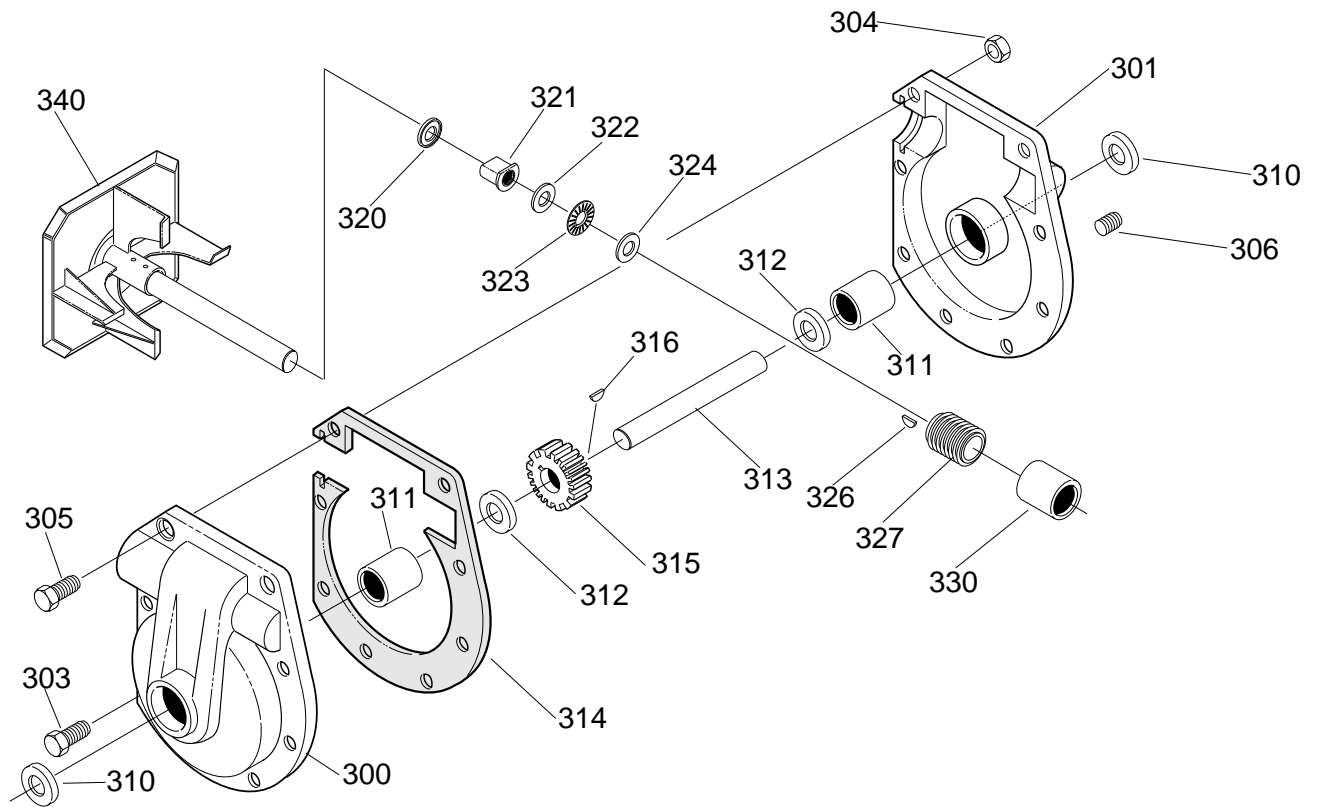

24" SNOW THROWER MODEL ST 724

GEAR BOX REPAIR PARTS

REF. NO	PART NO.	PART NAME
300	601 00 14-87	CASE, GEAR RH
301	601 00 14-88	CASE, GEAR LH
303	601 00 14-43	SCREW 5/16-24X1.00
304	601 00 08-23	NUT, 5/16-24 HEXWDFLLK
305	601 00 16-07	SCREW, 5/16-24X1.50
306	601 00 14-90	PIPE PLUG
310	601 00 14-91	SEAL, OIL
311	601 00 14-92	BEARING, SLEEVE
312	601 00 14-93	FLATWASHER
313	601 00 14-94	SHAFT, AUGER OUTPUT 22"
314	601 00 14-95	GASKET, GEAR BOX
315	601 00 14-96	WORM GEAR
316	601 00 14-97	KEY, WOODRUFF #91
320	601 00 14-98	RING, QUAD
321	601 00 14-99	BEARING, FLANGE
322	601 00 15-00	FLATWASHER .752X1.24X.093
323	601 00 15-01	BEARING, ROLL
324	601 00 15-00	FLATWASHER .752X1.24X.093
326	601 00 15-02	KEY, HI-PRO 606
327	601 00 15-03	WORM GEAR
330	601 00 15-04	BRING, SLEV .752IDX.88ODX.755
340	601 00 15-05	IMPELLER, ASSY

314014C