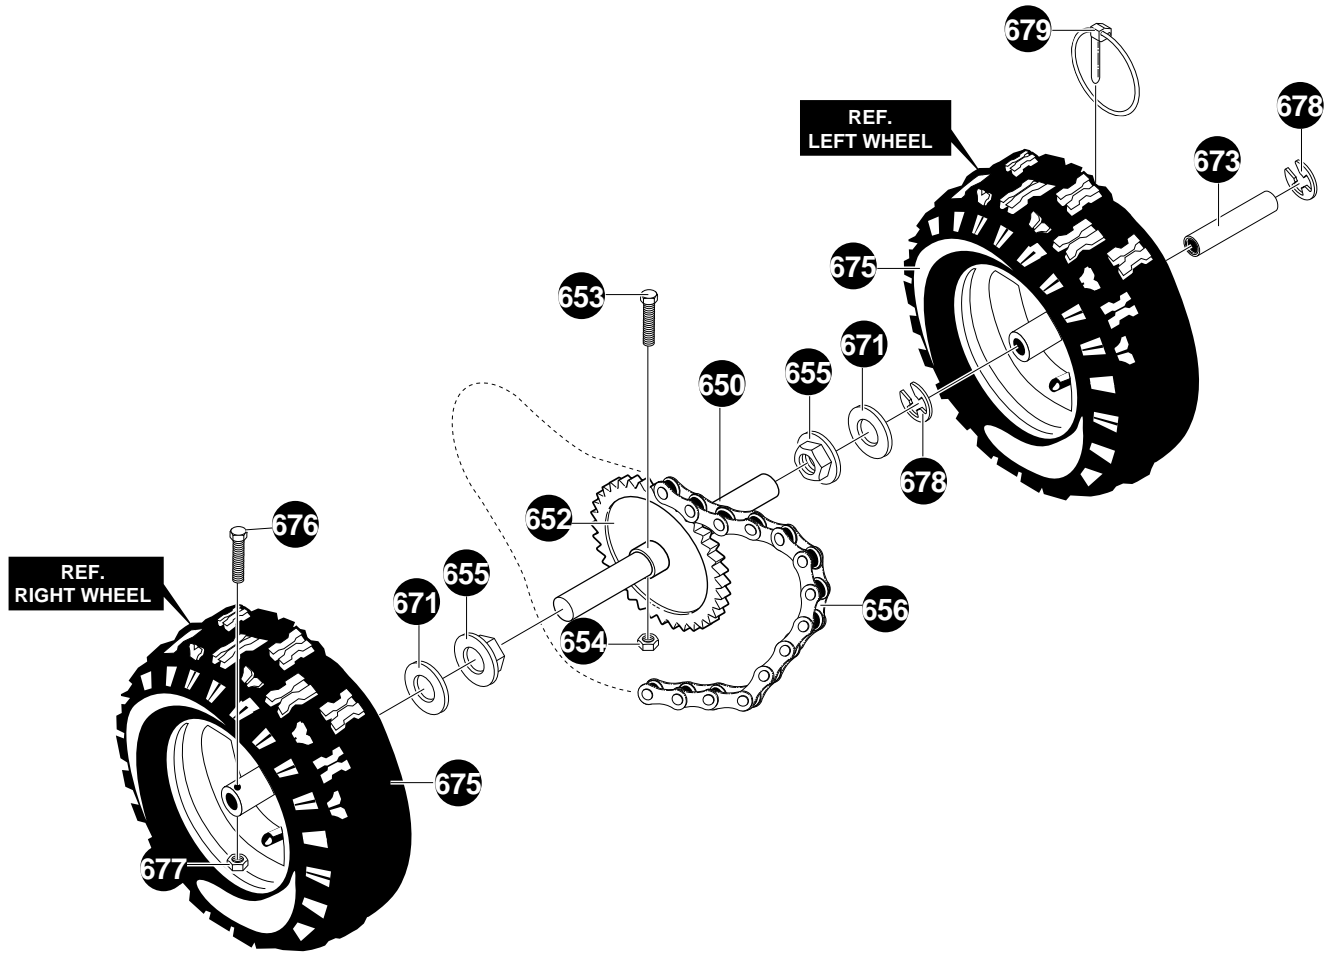

24" SNOW THROWER MODEL ST 724

WHEEL ASSEMBLY REPAIR PARTS

REF. NO	PART NO.	PART NAME
650	601 00 15-33	SHAFT, AXLE WHEEL/MID
652	601 00 15-34	SPROCKET & HUB ASSY
653	601 00 15-35	SCREW 1/4-20X2.25
654	601 00 00-62	NUT, 1/4-20 REGHEXCTRLK
655	601 00 15-36	BEARING, FLANGE
656	601 00 14-86	CHAIN, ROLLER #42 X 40P
671	601 00 14-38	FLATWASHER .765X1.12X.06
673	601 00 17-46	BUSHING, WHEEL 4"LG
675	601 00 17-47	TIRE & RIM 13X5.0X6
676	601 00 15-39	SCREW, SHR 1/4-20X1.75
677	601 00 00-62	NUT 1/4-20 REGHEXCTRLK
678	601 00 15-40	RING, RETAINING
679	601 00 15-41	PIN, KLIK

318542E