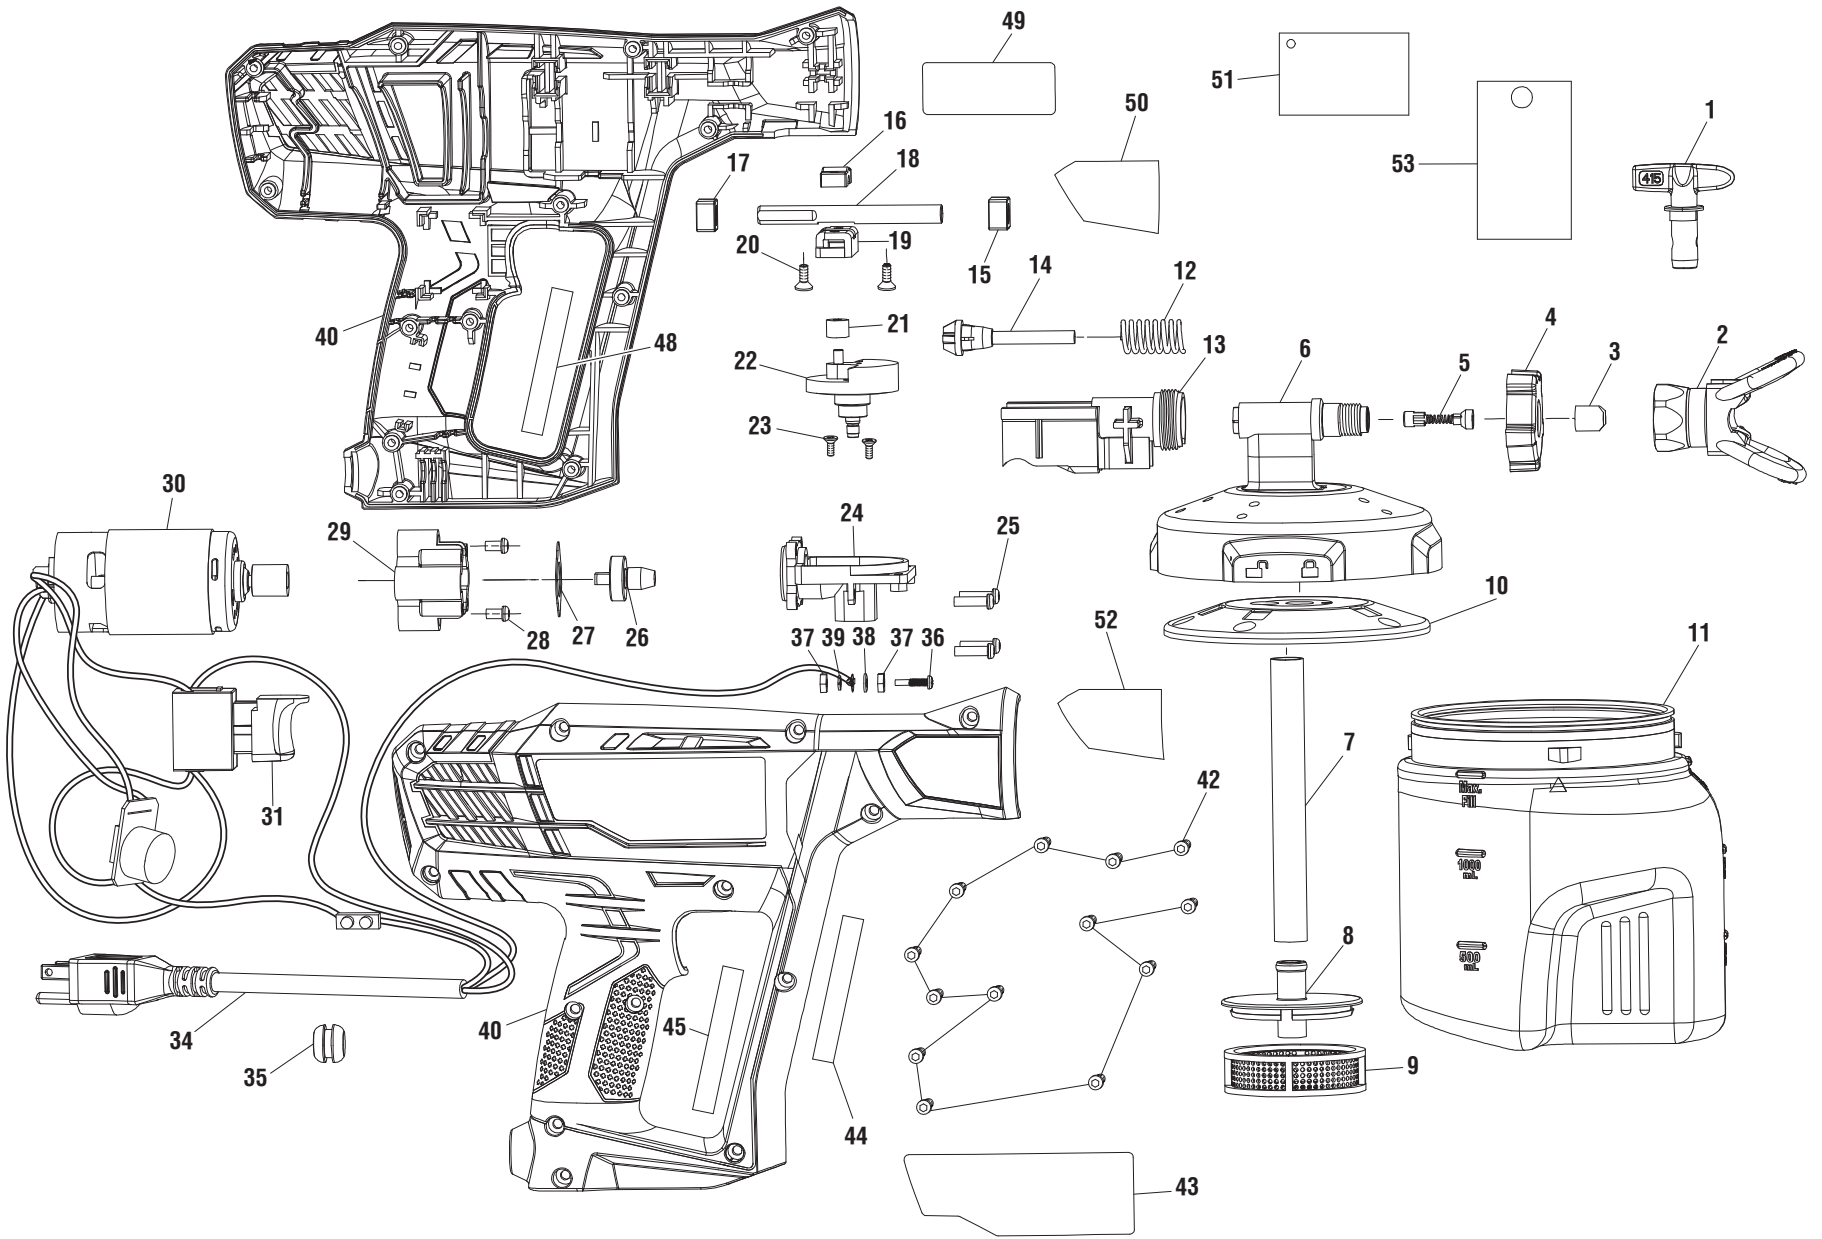

RYOBI POWER PAINT SPRAYER TOOL - MODEL NUMBER SSP300

RYOBI POWER PAINT SPRAYER TOOL – MODEL NUMBER SSP300

The model number will be found on a label attached to the housing assembly. Always mention the model number in all correspondence regarding your **POWER PAINT SPRAYER TOOL** or when ordering parts.