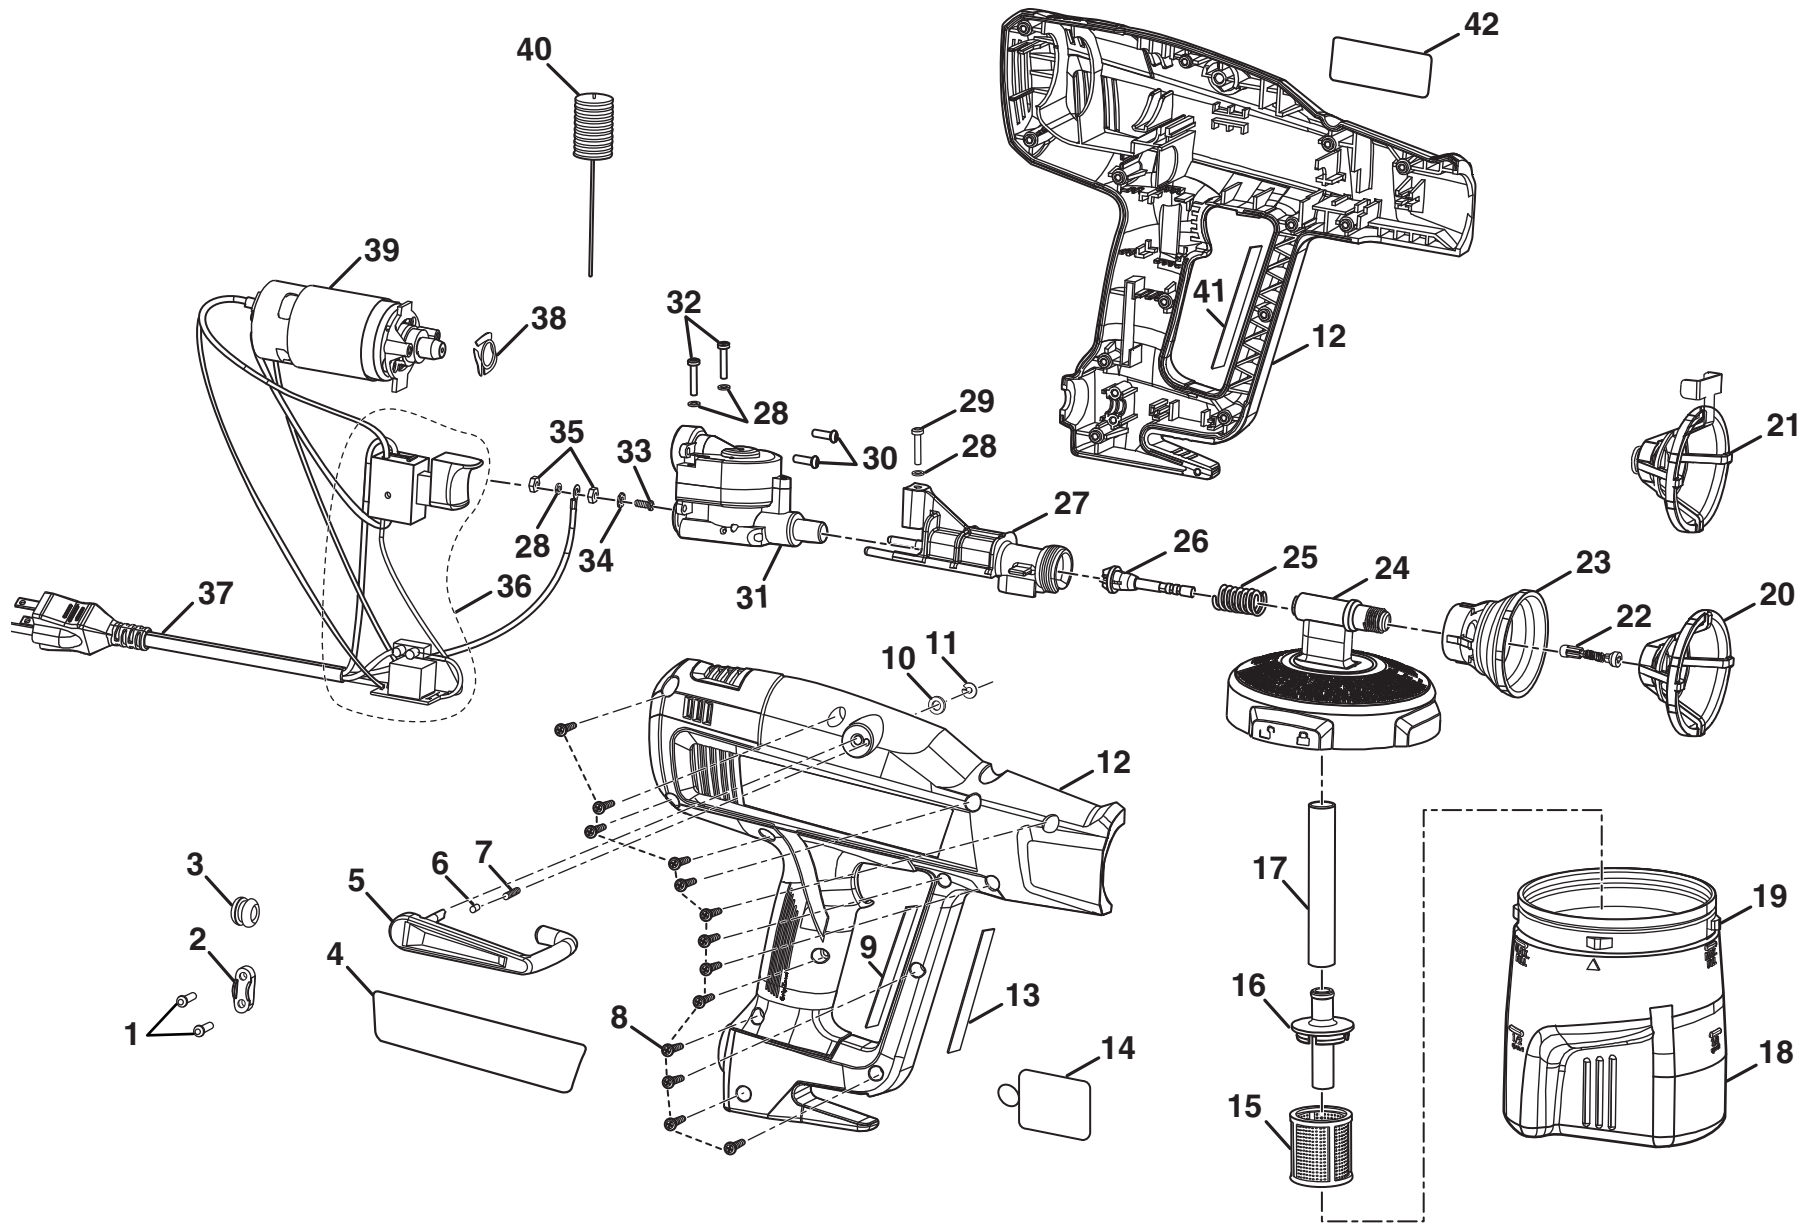

RYOBI POWER PAINT SPRAYER TOOL - MODEL NUMBER SSP100

RYOBI POWER PAINT SPRAYER TOOL – MODEL NUMBER SSP100

The model number will be found on a label attached to the housing assembly. Always mention the model number in all correspondence regarding your **POWER PAINT SPRAYER TOOL** or when ordering parts.