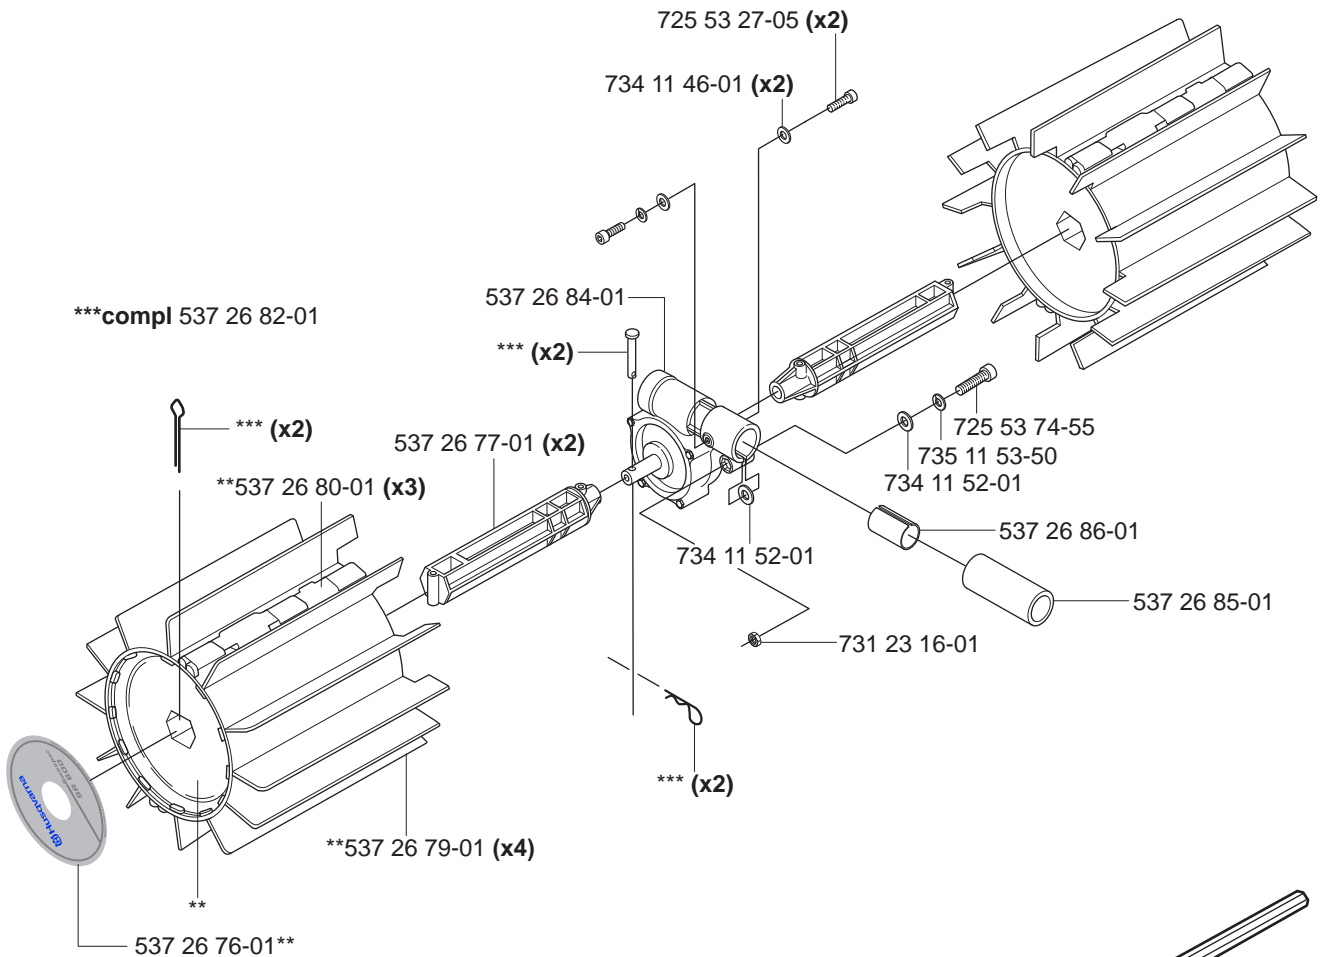

K Sweeper Attachment SR600

compl 537 19 67-01

**compl 537 26 81-01

***503 55 86-01
4mm

****compl 537 24 64-01

***503 55 86-02
5mm

537 22 13-01