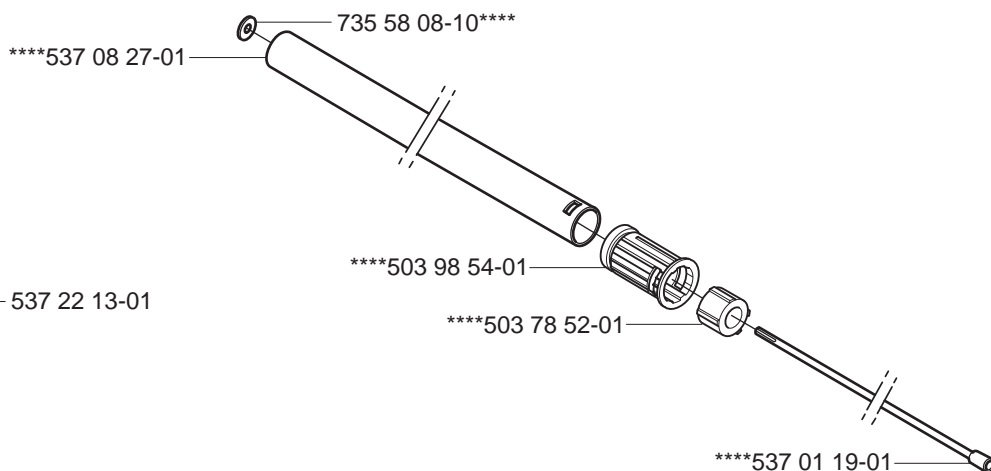

K Sweeper Attachment SR600

compl 537 19 67-01

**compl 537 26 81-01

***503 55 86-01
4mm

****compl 537 24 64-01

***503 55 86-02
5mm

537 22 13-01