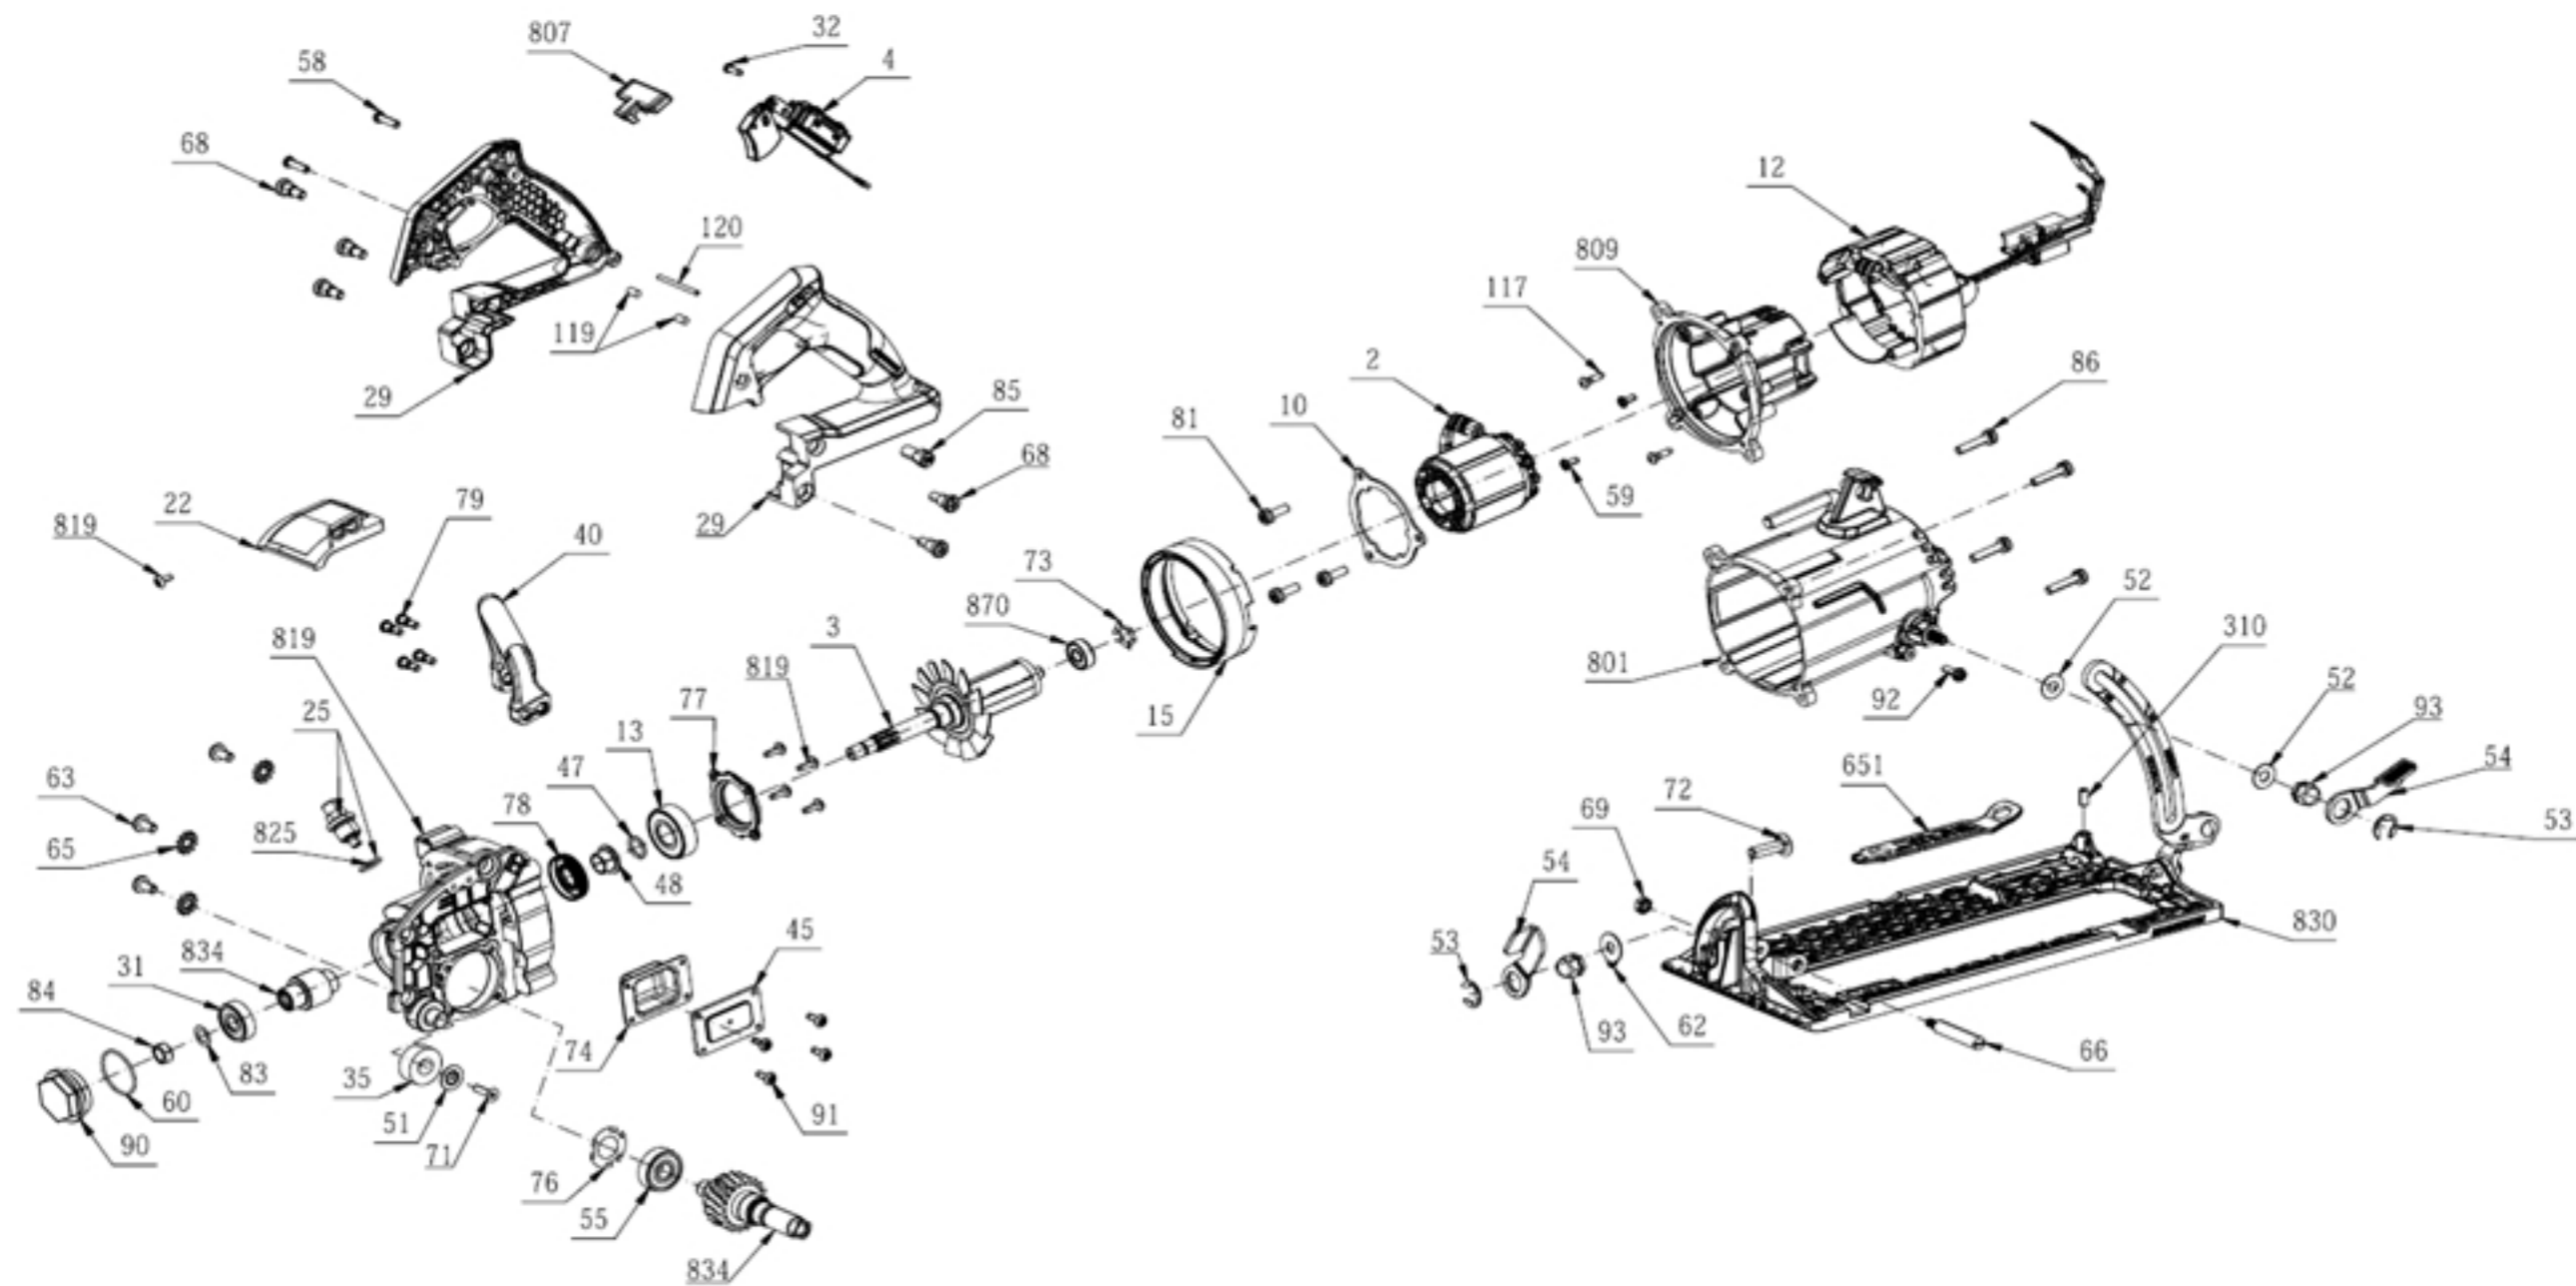

# SKIL®

Product Description: Circular Saw  
Model Number:  
SPTH70M-01/-11/-21/-02/-12/-22  
Body Number: 0740034001  
Version: A  
Issue Date: 2020/06/01