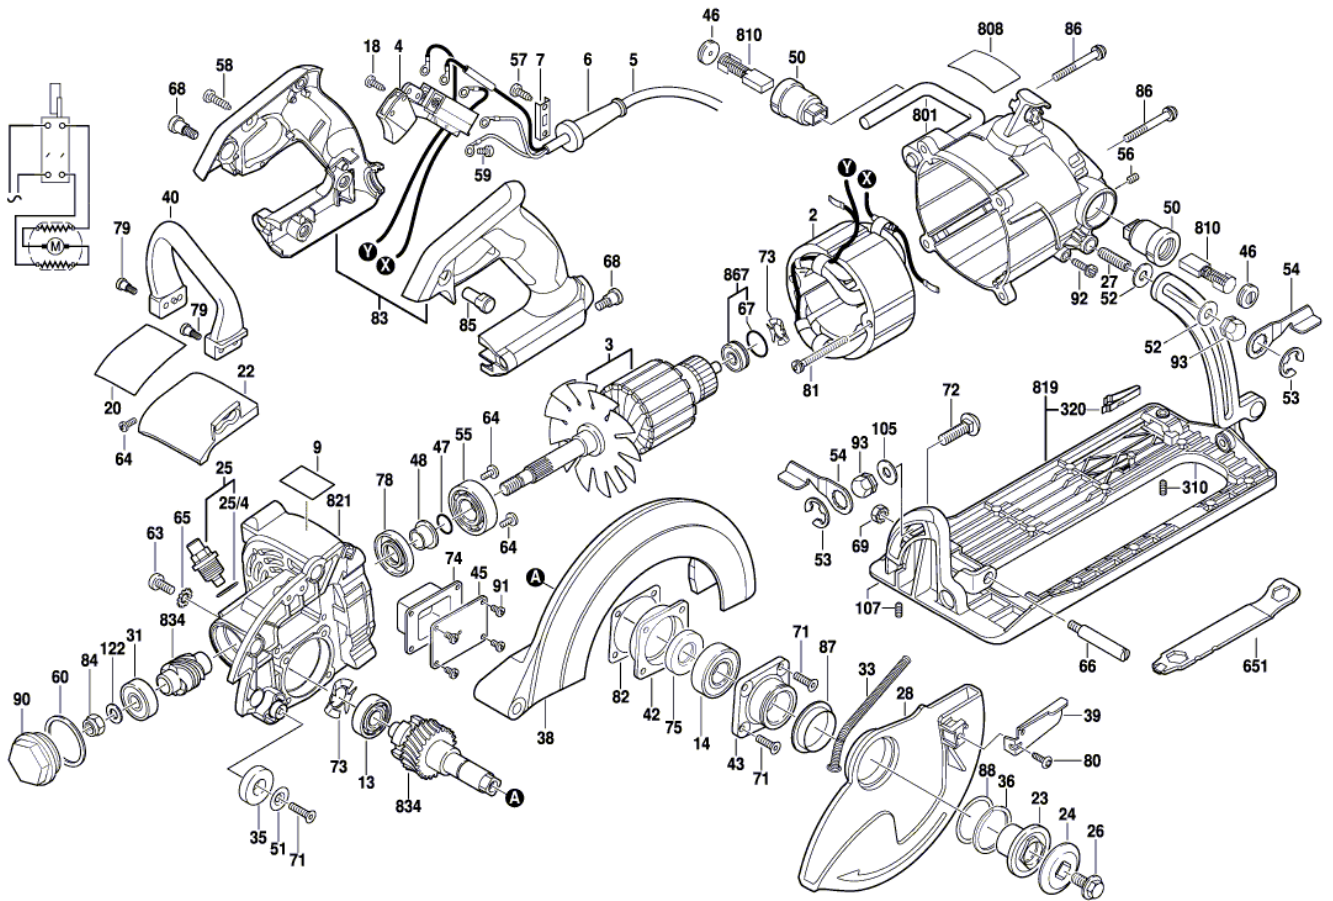

Product Description: Circular Saw  
Model Number: SPT77WM-22  
Body Number: 0610210001  
Version: A  
Issue Date: 2015/02/10

No.	Product Model#	Part Number	Description	Qty
2	SPT77WM-22	2740447001	Field 120V	1
3	SPT77WM-22	2751122001	Armature 120V	1
4	SPT77WM-22	4870621001	Switch	1
5	SPT77WM-22	4810003233	Power supply cord	1
6	SPT77WM-22	3129140001	Grommet	1
7	SPT77WM-22	3706465001	Cable Clip	1
9	SPT77WM-22	2244067002	Sticker	1
13	SPT77WM-22	5700008030	groove ball bearing	1
14	SPT77WM-22	5700058006	Ball Bearing	1
18	SPT77WM-22	5610328001	Screw	1
20	SPT77WM-22	2243684002	Warning Plate	1
22	SPT77WM-22	3129158001	Hood	1
23	SPT77WM-22	3521018001	Washer	1
24	SPT77WM-22	3552745001	Washer	1
25	SPT77WM-22	2825427001	Oil Drain Plug	1
25/4	SPT77WM-22	5690378001	O-Ring	1
26	SPT77WM-22	5640257001	Collar bolt	1
27	SPT77WM-22	5620587001	Stud	1
28	SPT77WM-22	3422089001	Lower guard	1
31	SPT77WM-22	5700013012	Ball Bearing	1
33	SPT77WM-22	3660679001	Extension Spring	1
35	SPT77WM-22	3129161001	End stop	1
36	SPT77WM-22	5660250001	Spring retaining ring	1
38	SPT77WM-22	3422063001	Upper guard	1
39	SPT77WM-22	3706463001	Lever	1
40	SPT77WM-22	3129162002	Handle	1
42	SPT77WM-22	3422074001	Bearing Plate	1
43	SPT77WM-22	3521015001	Guard Plate	1
45	SPT77WM-22	3706401001	Cover	1
46	SPT77WM-22	3129240001	Device cap	2
47	SPT77WM-22	5690368001	O-Ring	1
48	SPT77WM-22	3552844001	Collar	1
50	SPT77WM-22	2800265001	Brush Holder	2
51	SPT77WM-22	5650612001	Washer	1
52	SPT77WM-22	5650641001	Washer	2
53	SPT77WM-22	5660252001	Spring retaining ring	2
54	SPT77WM-22	3706392001	Locking Lever	2
55	SPT77WM-22	5700058007	Ball Bearing	1
56	SPT77WM-22	5620588001	Set screw	2
57	SPT77WM-22	5610323001	Screw	2
58	SPT77WM-22	5610324001	Screw	4
59	SPT77WM-22	5610334001	Screw	1
60	SPT77WM-22	5690372001	O-Ring	1
63	SPT77WM-22	5620590001	Screw	3
64	SPT77WM-22	5610325001	Contact Screw	4
65	SPT77WM-22	5650615001	Washer	3
66	SPT77WM-22	5620591001	Stud	1
67	SPT77WM-22	5690376001	O-Ring	1
68	SPT77WM-22	5620592001	Screw	3
69	SPT77WM-22	5630311001	Self-locking nut	1
71	SPT77WM-22	5620593001	Screw	5
72	SPT77WM-22	5620594001	Bolt	1
73	SPT77WM-22	5650616001	Spring Washer	2