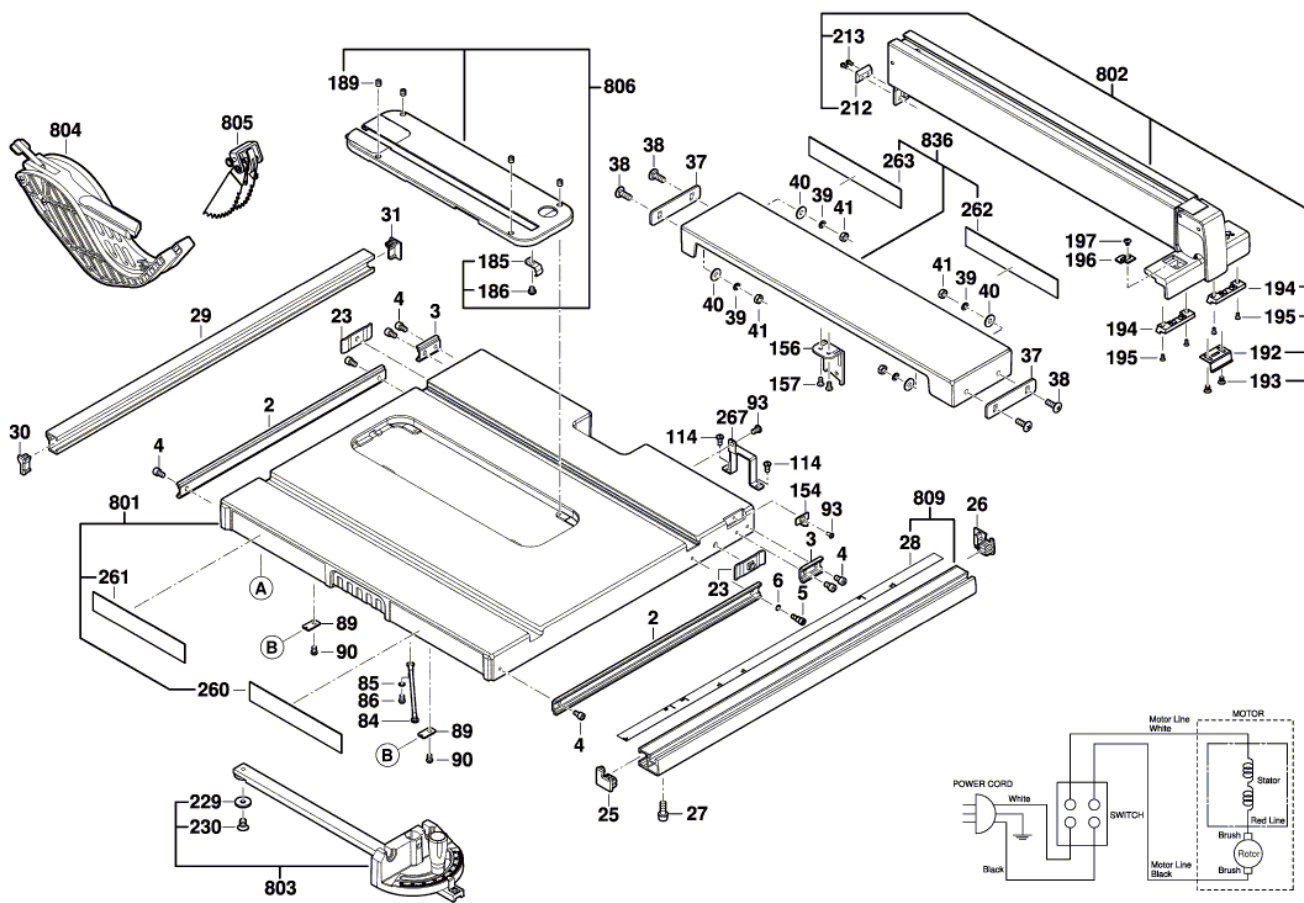

Product Description: Table Saw
Model Number: SPT70WT-01
Body Number: 0200008017
Version: A
Issue Date: 2016/02/23