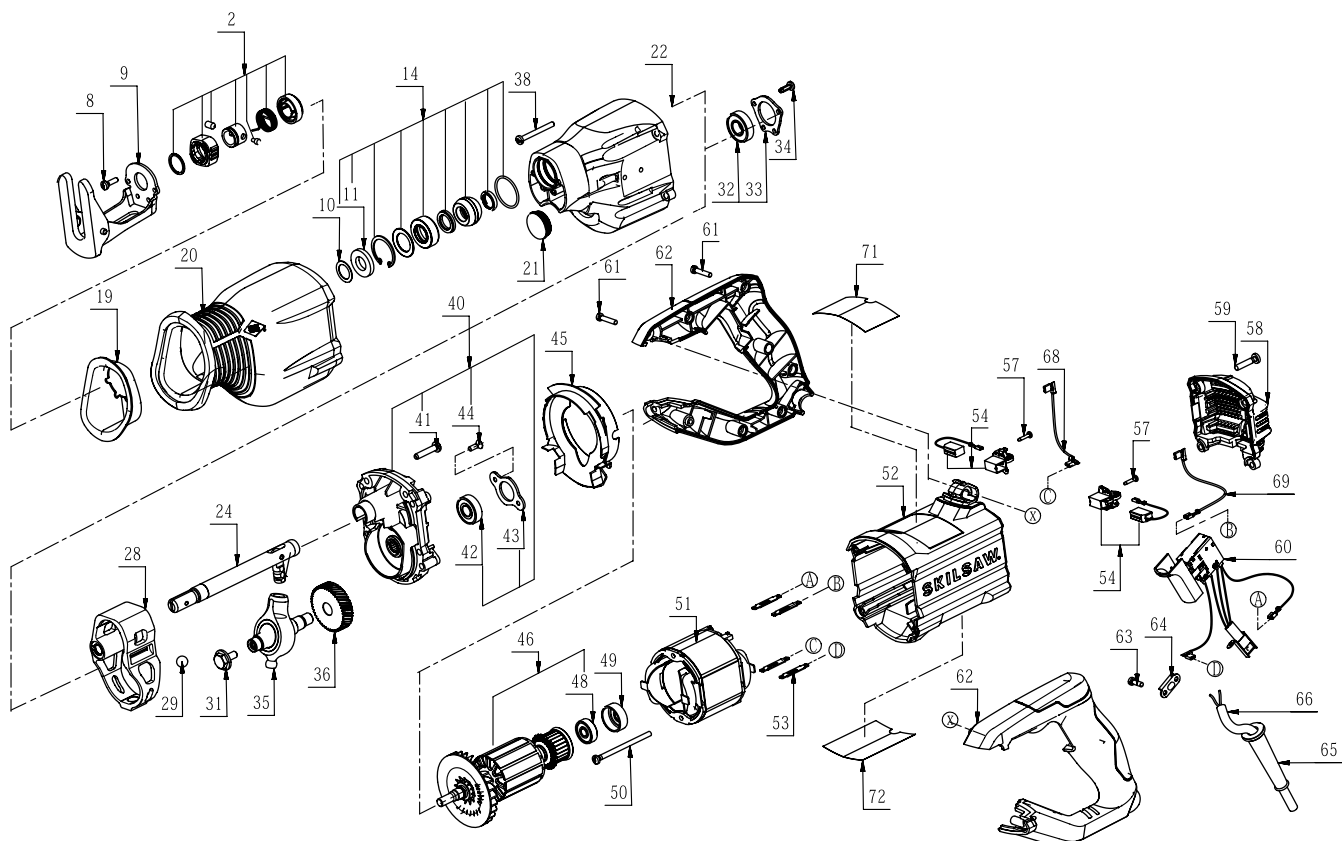

Product Description: Reciprocating Saw  
Model Number: SPT44A-00  
Body Number: 0600139001  
Version: A  
Issue Date: 2019/06/20

No.	Product Model#	Part Number	Description	Qty
2	SPT44A-00	2825085001	Quick Clamp Assembly	1
8	SPT44A-00	5620551002	Screw with Washer	4
9	SPT44A-00	2822782001	Pivot Shoe	1
10	SPT44A-00	5650332001	Washer	1
11	SPT44A-00	3704659001	Felt Ring	1
14	SPT44A-00	2825312001	Sealing Arrangement	1
19	SPT44A-00	3705524001	Front Handle Support	1
20	SPT44A-00	3125465001	Front Handle	1
21	SPT44A-00	3125117001	Seal Cap	1
22	SPT44A-00	2824658001	Gear Case ASSY	1
24	SPT44A-00	2824659001	Plunger ASSY	1
28	SPT44A-00	2825313001	Counterweight Assembly	1
29	SPT44A-00	5700225001	Steel Ball	1
31	SPT44A-00	5620149007	Flange Screw	1
32	SPT44A-00	5700014005	Ball Bearing	1
33	SPT44A-00	3706141001	Bearing Retainer	1
34	SPT44A-00	5610315001	Hexagon Socket Screw	1
35	SPT44A-00	5700306001	Wobble Bearing	1
36	SPT44A-00	3552551001	Gear	1
38	SPT44A-00	5610311001	Hexagon Socket Screw	4
40	SPT44A-00	2825310001	Gear Case Cover ASSY	1
41	SPT44A-00	5610312001	Hexagon Socket Screw	4
42	SPT44A-00	5700048014	Ball Bearing	1
43	SPT44A-00	3706249001	Bearing Retainer	1
44	SPT44A-00	5610314001	Hexagon Socket Screw	1
45	SPT44A-00	3125575001	Fan Baffle	1
46	SPT44A-00	2825309001	Rotor Assembly	1
48	SPT44A-00	5700005003	Ball Bearing	1
49	SPT44A-00	3123738001	Bearing Holder	1
50	SPT44A-00	5610310001	Hexagon Socket Screw	2
51	SPT44A-00	2740118011	Stator	1
52	SPT44A-00	3126403001	Motor Housing	1
53	SPT44A-00	4930352001	Terminal	4
54	SPT44A-00	2825311001	Carbon Brush Set	1
57	SPT44A-00	5610008001	Tapping Screw	4
58	SPT44A-00	3126561001	Rear Cover	1
59	SPT44A-00	5610215001	Hexagon Socket Screw	4
60	SPT44A-00	4870595001	Trigger Switch	1
61	SPT44A-00	5610316001	Hexagon Socket Screw	8
62	SPT44A-00	2825308001	Handle ASSY	1
63	SPT44A-00	5610313001	Hexagon Socket Screw	2
64	SPT44A-00	3700285001	Cord Anchorage	1
65	SPT44A-00	3121045001	Cord Guard	1
66	SPT44A-00	4810003182	Power Cord & Plug	1
68	SPT44A-00	4860438001	Internal Wire ASSY	1
69	SPT44A-00	4860439001	Internal Wire ASSY	1
71	SPT44A-00	2244003003	Nameplate	1
72	SPT44A-00	2244004001	Warning Label	1