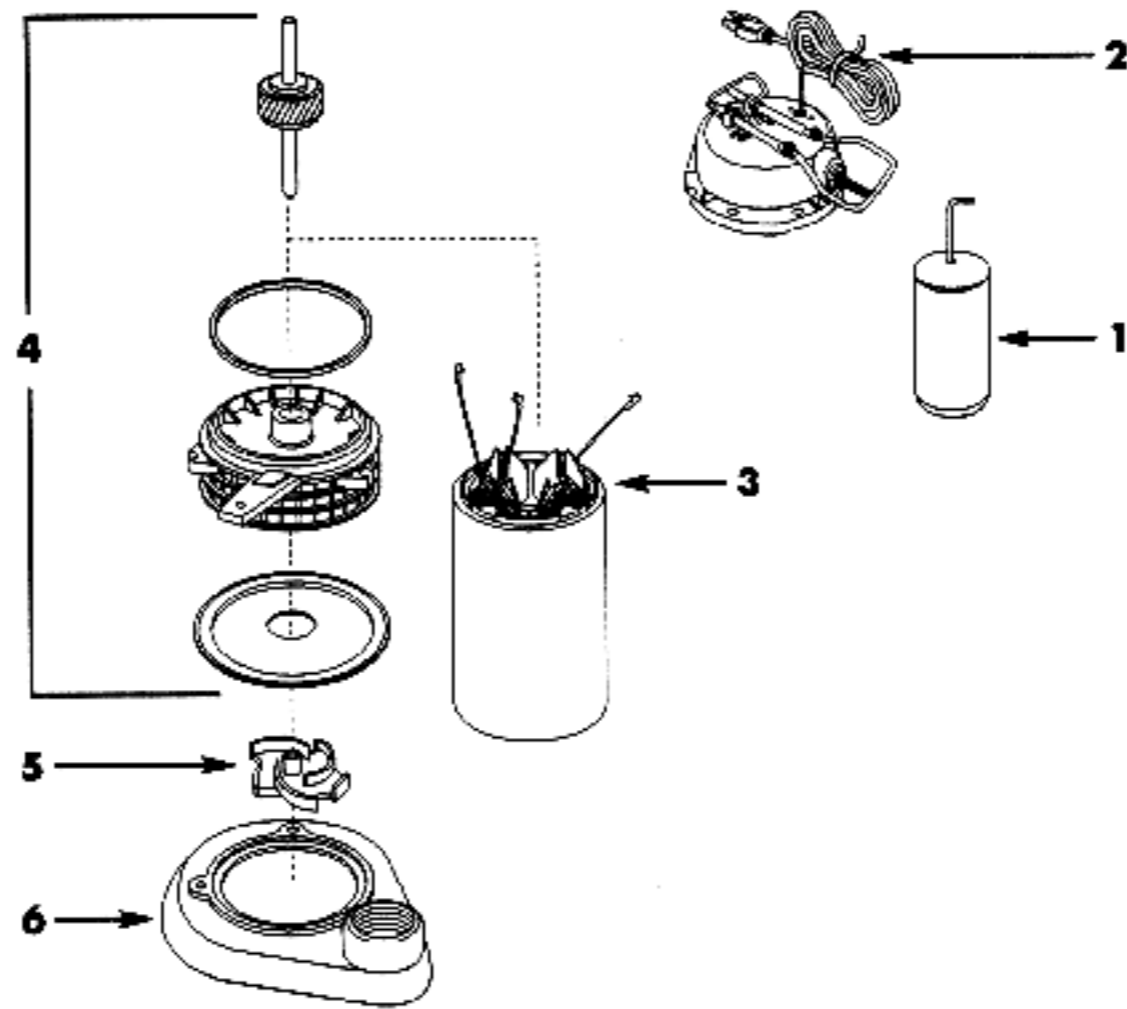

Ridgid SP-330 Sump Pump

Key No.	Part Number	Details
1	88557	KIT, FLOAT GUIDE
2	88562	TOP, ASM SWITCH
3	88577	STATOR, SP300
4	88587	ROTOR, SP300
5	88597	IMPELLER
6	88602	VOLUTE