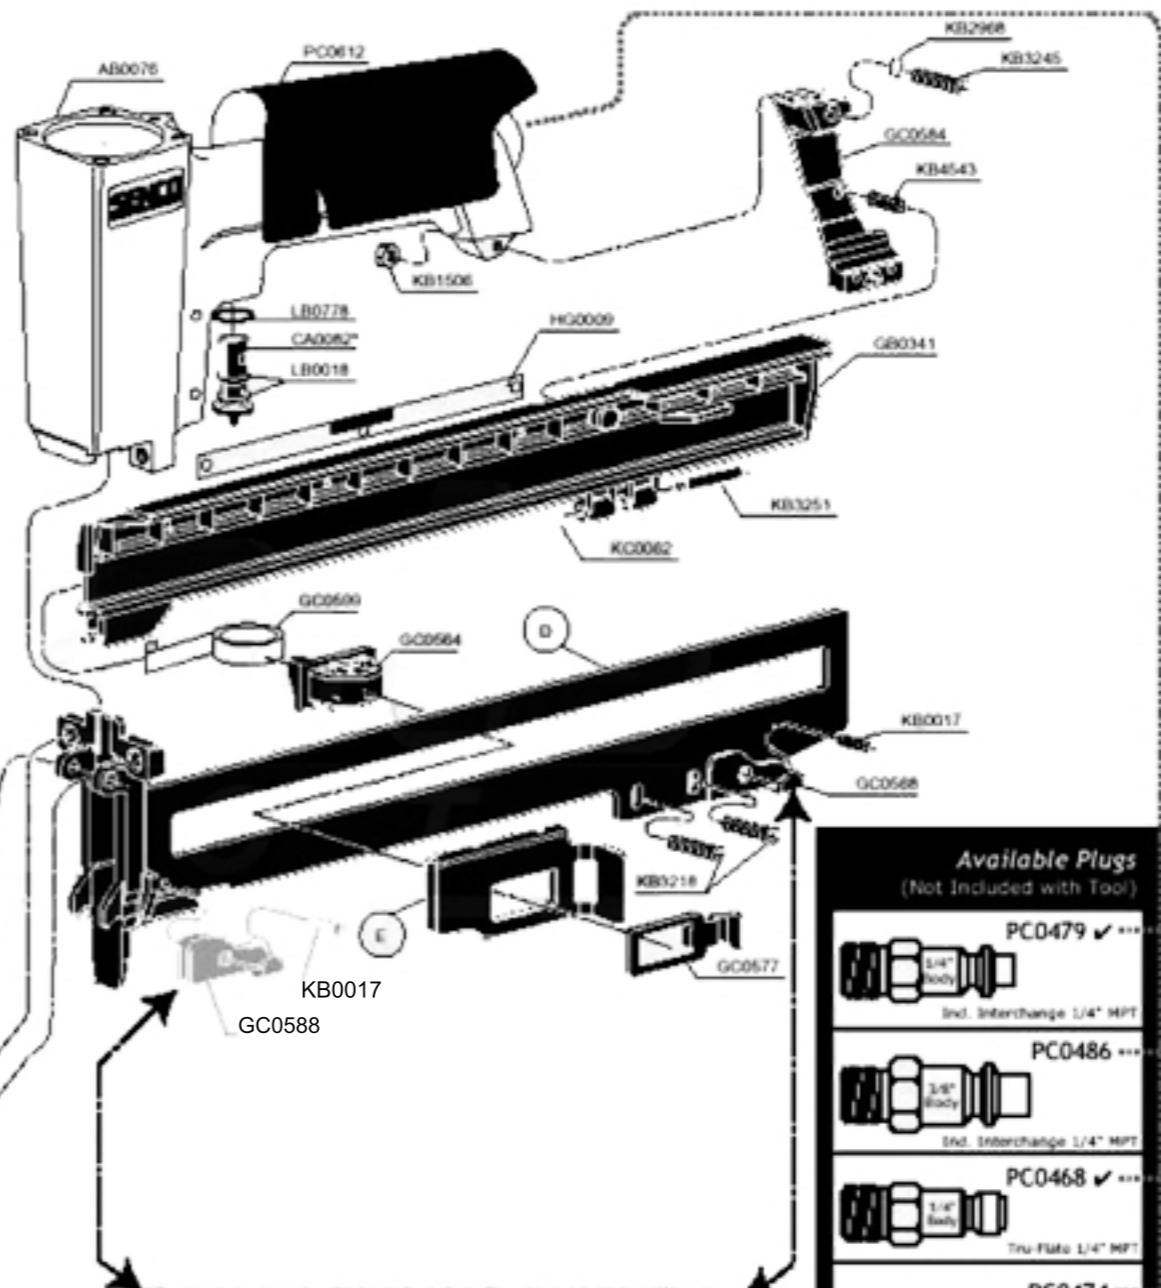

Available Triggers

HC0050	KB1555
HC0217	HF0024
Dual Action HA0087	
HC0193	KB4130
KB4211	HF0024
HC0063	KB1555
KB4131	KB4131
Restrictive HA0086	

To drive staples shorter than 1" in length, Staple Guide (E) must be installed in front of Magazine.
 ** Para lanzar grapas más cortas que 1" de largo, la Guía de Grapas (E) debe ser instalada al frente del cargador.

Available Plugs
 (Not Included with Tool)

	PC0479 ✓ ***
Incl. Interchange 1/4" NPT	
	PC0486 ***
Incl. Interchange 1/4" NPT	
	PC0468 ✓ ***
Tru-Flute 1/4" NPT	
	PC0474 ***
Tru-Flute 1/4" NPT	

✓ Recommended Plugs
 Plugs shown smaller than actual size