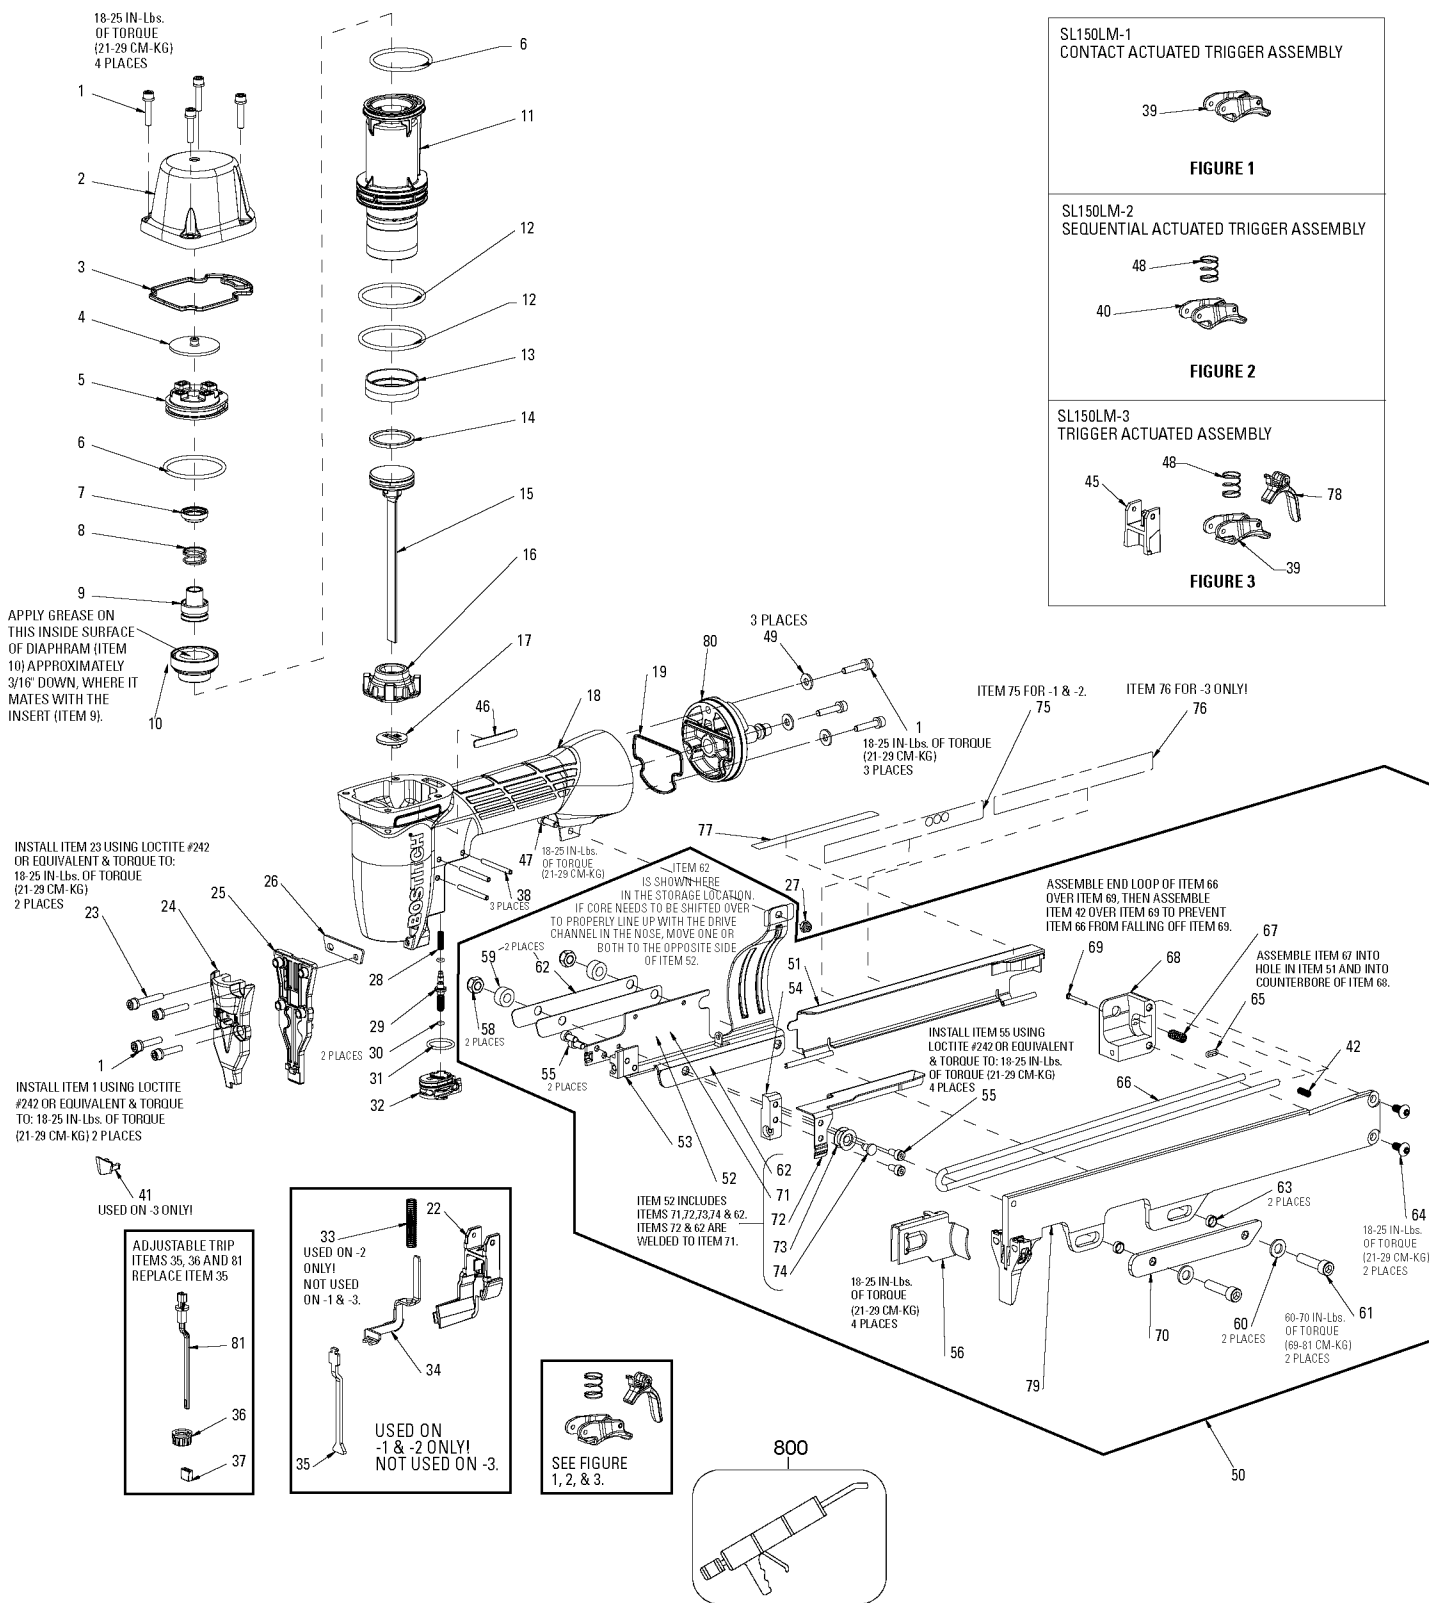

INDUSTRIAL OIL-FREE STAPLER

GRAPADORA INDUSTRIAL SIN ACEITE

AGRAFEUSE INDUSTRIELLE SANS HUILE

Parts List for SL150LM Type 0

Item Number	Part Number	Description	Qty Required
1	121051	SCREW-SHCS-M4X0.70X2	9
2	120996	CAP-FRAME	1
3	113337	SEAL-FRAME/CAP	1
4	160186	SEAL-TOP	1
5	160187	HOLD DOWN-HEADVALVE	1
6	101058	O-RING-1.487X.103	2
7	120989	SEAL-INSERT	1
8	120991	SPRING-HEADVALVE	1
9	120032	INSERT-HEADVALVE	1
10	120027	DIAPHRAM-HEAD VALVE	1
11	120028	SLEEVE-BT200	1
12	RG161210	O-RING-1.612X.103 NB	2
13	120061	SEAL-CHECK	1
14	S32109	RING-PISTON	1
15	173898	ASSEMBLY-PISTON/DRIV	1
16	171415	BUMPER	1
17	121030	GUIDE-DRIVER	1
18	149769	FRAME-SX/SL LONG MAG	1
19	121035	SEAL-FRAME END CAP	1
20	166054	CAP-QUICK CONNECTOR	1
21	121032	DEFLECTOR-CAP END	1
22	149786	GUIDE-ARM	1
23	121052	SCREW-SHCS-M4X0.70X2	2
24	120058	COVER-TRIP	1
25	121282	NOSE	1
26	121279	PLATE-DRIVER	1
27	MHE4070-100	ELASTIC STOP NUT-M4	1

Parts List for SL150LM Type 0

Item Number	Part Number	Description	Qty Required
58	MHE6100-100	NUT-ESN M6X1	2
59	105973	SPACER	2
61	MSC6100-25	SCREW-SHCS-M6X1.00X2	2
62	158356	PLATE-SPACER	2
63	000000-00	No Longer Available	2
64	MSB5080-10	SCREW-SBHCS-M5X0.80X	2
65	105053	LINK-SPRING	1
66	149777	SPRING-EXTENSION	1
67	103191	SPRING-COMPRESSION	1
68	149771	BLOCK-PIVOT	1
69	106063	STUD	1
70	000000-00	No Longer Available	1
71	000000-00	No Longer Available	1
72	000000-00	No Longer Available	1
73	149772	PULLEY	1
74	000000-00	No Longer Available	1
75	158612	LABEL-WARNING	1
76	158613	LABEL-WARNING NO C.T	1
77	121287	LABEL-FASTENER SPEC.	1
78	159884	ASSEMBLY-SECOND TRIG	1
80	171085-S	BOSTITCH ARM	1
800	100653	LUBE (2CC)	1
800	100679	LUBE (1LB.CAN)	1