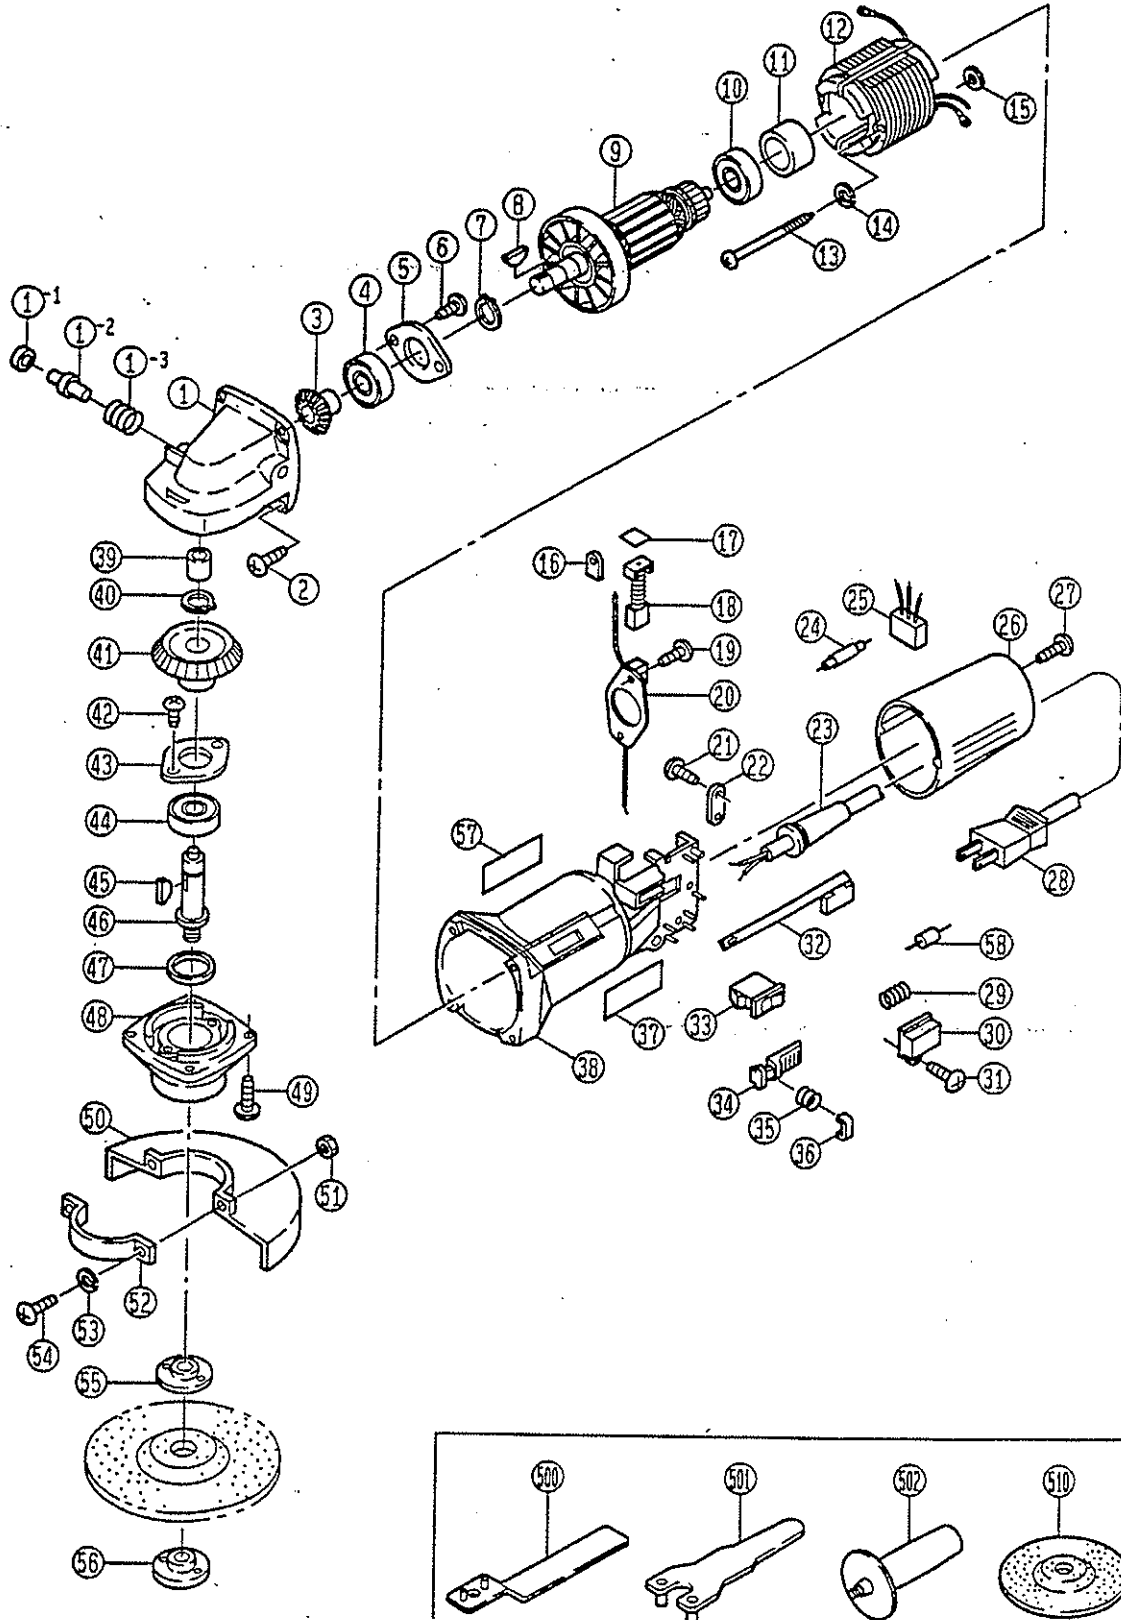

## SG400

## PARTS LIST FOR AFTER SALES SERVICE MODEL SG400

REF	PART NO.	DESCRIPTION	QTY	REF	PART NO.	DESCRIPTION	QTY
	6080075	GEAR CASE	1	38	6800567	MOTOR HOUSING	1
1-1	6900227	COLLAR	1	39	9910609	NEEDLE BEARING HK0609	1
1-2	6120085	STOPPER PIN	1	40	6511200	RETAINING RING S-12	1
1-3	6180091	COMPRESSION SPRING	1	41	6200061	BEVEL GEAR	1
2	9060416	TAPPING SCREW (B) M4X16	4	42	9040408	TAPPING SCREW (S) M4X8	2
3	6200062	PINION GEAR	1	43	6150635	BEARING CLAMP	1
4	969235005	BALL BEARING #6200LLB	1	44	9826201	BALL BEARING #6201IB	1
5	6150635	BEARING CLAMP	1	45	6100077	WOODRUFF KEY 2.5X3.3X8	1
6	9040410	TAPPING SCREW (S) M4X10	1	46	6110062	GEAR SHAFT W5/8"-16UNF	1
7	9511000	RETAINING RING S-10	1	47	6900226	FELT WASHER	1
8	6100077	WOODRUFF KEY 2.5X3.3X8	1	48	6820257	GEAR CASE COVER	1
9	6030664	ARMATURE	1	49	9040412	TAPPING SCREW (S) M4X12	1
10	9840627	BALL BEARING #627LLB	1	50	6882275	WHEEL GUARD	1
11	6370071	BEARING COVER	1	51	9300500	HEX. NUT M5	2
12	6500612	FIELD COIL 120V	1	52	6150632	FIXING PLATE	1
13	9060460	TAPPING SCREW (B) M4X60	1	53	9570500	WASHER 5.3X10X1	2
14	9550400	SPRING WASHER M4	2	54	9000516	PHILLIPS PAN SCREW M5X16	2
16	6570035	INSULATOR	2	55	6940248	FLANGE	1
18	6541173	CARBON BRUSH	1	56	6940259	CLAMP NUT W5/8"-16UNF	1
19	9060408	TAPPING SCREW (B) M4X8	2	57	6920276	INDICATION LABEL	1
20	6570098	BRUSH HOLDER	1		6560051	SPRING CONNECTOR	1
21	9060416	TAPPING SCREW (B) M4X16	1		6560072	FASTEN SLEEVE	2
22	6560055	CORD CLAMP	1				
	6560131	CORD HOLDER 9.5	1				
2~	6800575	HOUSING COVER	1				
27	9060412	TAPPING SCREW (B) M4X12	1				
28	6520331	POWER CORD AWG#18X2X2	1				
29	6180094	COMPRESSION SPRING	1	500	6240443	LOCK-NUT WRENCH 20	1
30	6360112	SWITCH COVER	1	502	6830679	AUX HANDLE M10	1
31	9060412	TAPPING SCREW (B) M4X12	1	510	6680643	100MM(4") GRINDING WHEEL #36	1
32	6360109	SWITCH LEVER	1				
33	6550175	SWITCH	1				
34	6360114	SWITCH BUTTON	1				
35	6180148	COMPRESSION SPRING	1				
36	6360115	SWITCH LOCK BUTTON	1				
37	6916022	NAME PLATE 120V	1				