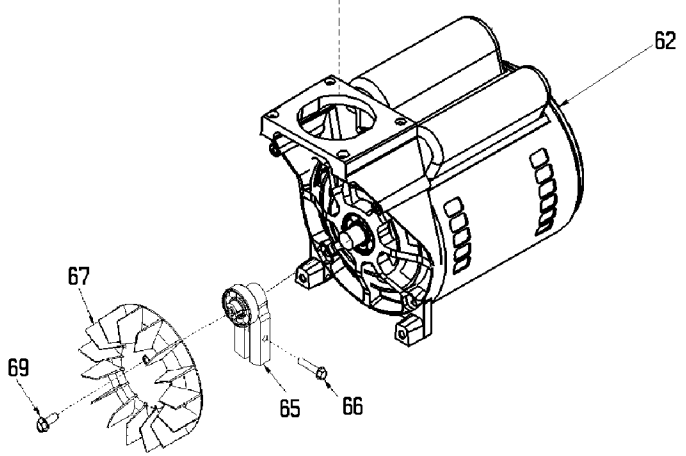

KEY NO.	TORQUE
55	7 to 10 Ft. Lbs.
56	7 to 10 Ft. Lbs.
66	100 to 120 In. Lbs.
69	80 to 100 In. Lbs.
u	42 to 48 In. Lbs.

u

KEY NO.	TORQUE
22	95 TO 105 ft.-lbs.
25	7 to 10 ft.-lbs.
37	100 to 120 in.-lbs.
39	50 to 60 in.-lbs.

Parts List for SDS100E4D Type 1

Item Number	Part Number	Description	Qty Required
1	000000-00	No Longer Available	1
2	CAC-1121	BRACKET SHROUD	2
3	KK-4315	KIT VALVE REPLACEMENT	1
4	000000-00	No Longer Available	1
5	33821-00	BUSHING	3
5	438010040063	HEYCO BUSHINGS	1
6	CAC-4205	CORD MOTOR SJT 14G	1
7	000000-00	No Longer Available	1
8	N044990	NIPPLE CLOSE 1/4-18	1
9	SUDL-403-1	ASSY CORD POWER SJT	1
10	TIA-4150	VALVE SAFETY 150 .25	1
11	SSP-480	NIPPLE 1/4-18 NPT X	1
12	Z-D23004	GAUGE 1.5OD 200PSI .	1
14	CAC-4296-1	REGULATOR 3PORT P2 L	1
15	Z-D23004	GAUGE 1.5OD 200PSI .	1
16	D26889	ADAPTER .25 NPT X .2	1
17	5130039-00	SLEEVE	1
18	SSP-7811	ASSY NUT SLEEVE 1/4	1
19	CAC-1085-1	TUBE PRESSURE RELIEF	1
20	000000-00	No Longer Available	1
21	SUDL-9-1	SCREW #8-32X.375/.34	1
22	SSF-928	SCREW .313-18X.875 H	2
23	000000-00	No Longer Available	1
25	SSF-925	SCREW .250-20X.875 H	4
26	SST-5314-1	BUMPER RECESS RUBBER	4
27	N286039	DRAIN VALVE	1
30	000000-00	No Longer Available	1