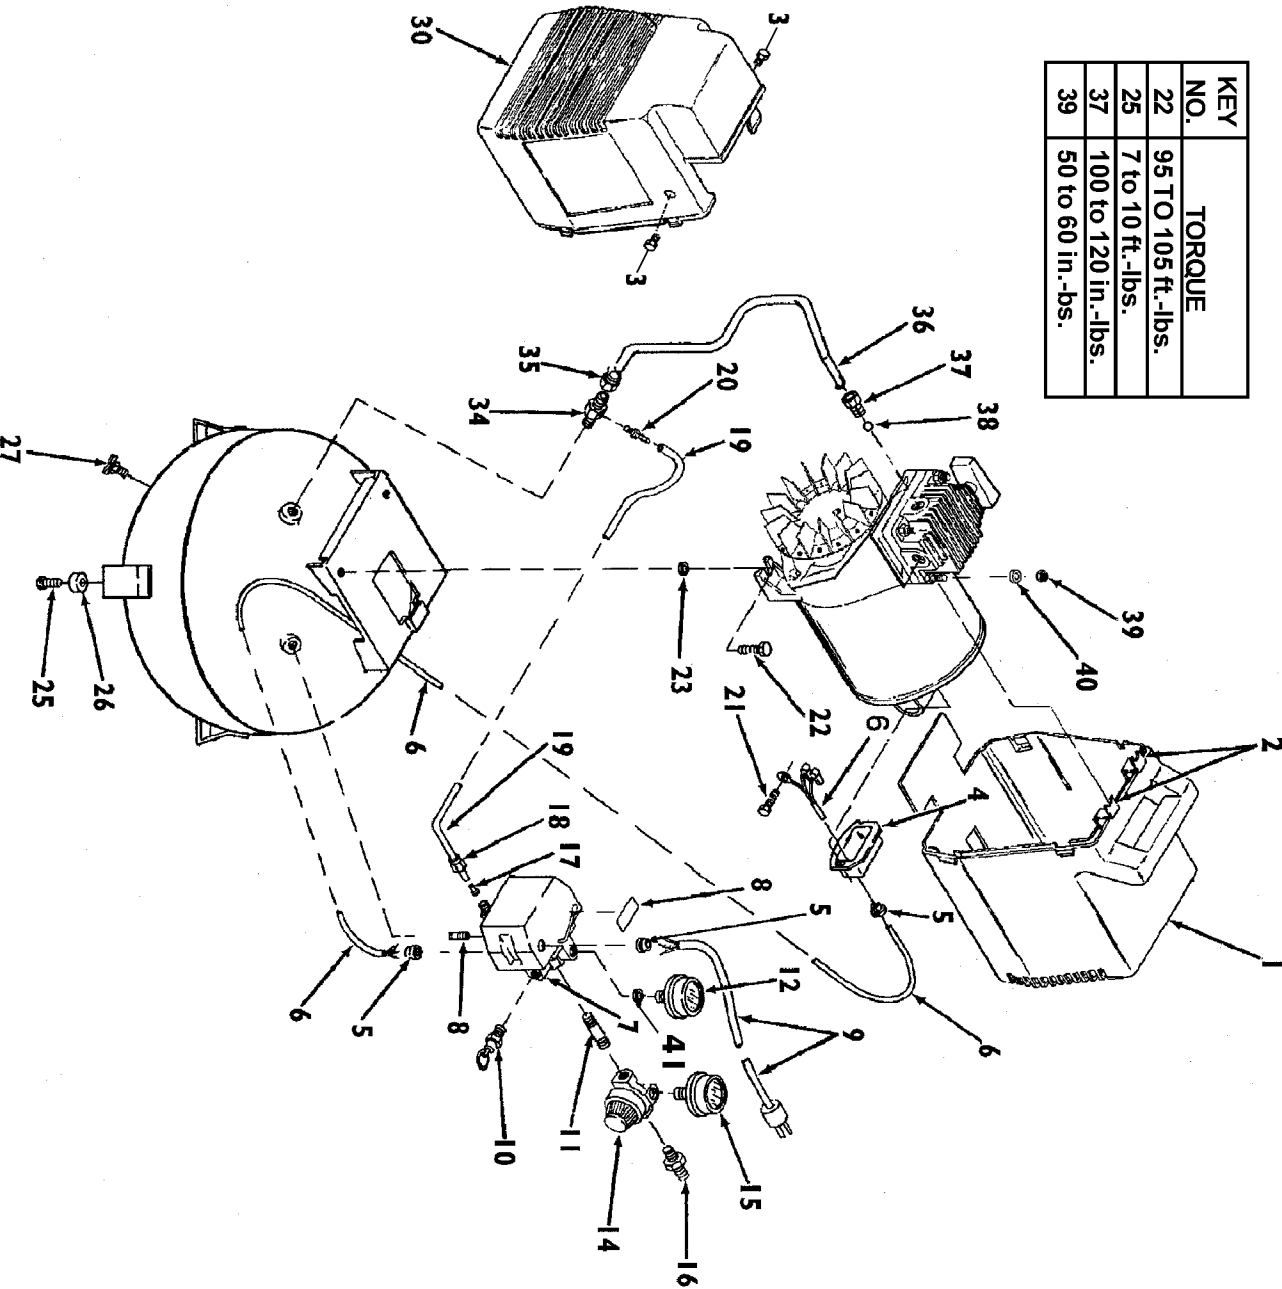

KEY NO.	TORQUE
55	7 to 10 Ft. Lbs.
56	7 to 10 Ft. Lbs.
66	100 to 120 In. Lbs.
69	80 to 100 In. Lbs.
u	42 to 48 In. Lbs.

u

KEY NO.	TORQUE
22	95 TO 105 ft.-lbs.
25	7 to 10 ft.-lbs.
37	100 to 120 in.-lbs.
39	50 to 60 in.-lbs.

Parts List for SDS100E4D Type 1

Item Number	Part Number	Description	Qty Required
1	000000-00	No Longer Available	1
2	CAC-1121	BRACKET SHROUD	2
3	KK-4315	KIT VALVE REPLACEMENT	1
4	000000-00	No Longer Available	1
5	33821-00	BUSHING	3
5	438010040063	HEYCO BUSHINGS	1
6	CAC-4205	CORD MOTOR SJT 14G	1
7	000000-00	No Longer Available	1
8	N044990	NIPPLE CLOSE 1/4-18	1
9	SUDL-403-1	ASSY CORD POWER SJT	1
10	TIA-4150	VALVE SAFETY 150 .25	1
11	SSP-480	NIPPLE 1/4-18 NPT X	1
12	Z-D23004	GAUGE 1.5OD 200PSI .	1
14	CAC-4296-1	REGULATOR 3PORT P2 L	1
15	Z-D23004	GAUGE 1.5OD 200PSI .	1
16	D26889	ADAPTER .25 NPT X .2	1
17	5130039-00	SLEEVE	1
18	SSP-7811	ASSY NUT SLEEVE 1/4	1
19	CAC-1085-1	TUBE PRESSURE RELIEF	1
20	000000-00	No Longer Available	1
21	SUDL-9-1	SCREW #8-32X.375/.34	1
22	SSF-928	SCREW .313-18X.875 H	2
23	000000-00	No Longer Available	1
25	SSF-925	SCREW .250-20X.875 H	4
26	SST-5314-1	BUMPER RECESS RUBBER	4
27	N286039	DRAIN VALVE	1
30	000000-00	No Longer Available	1