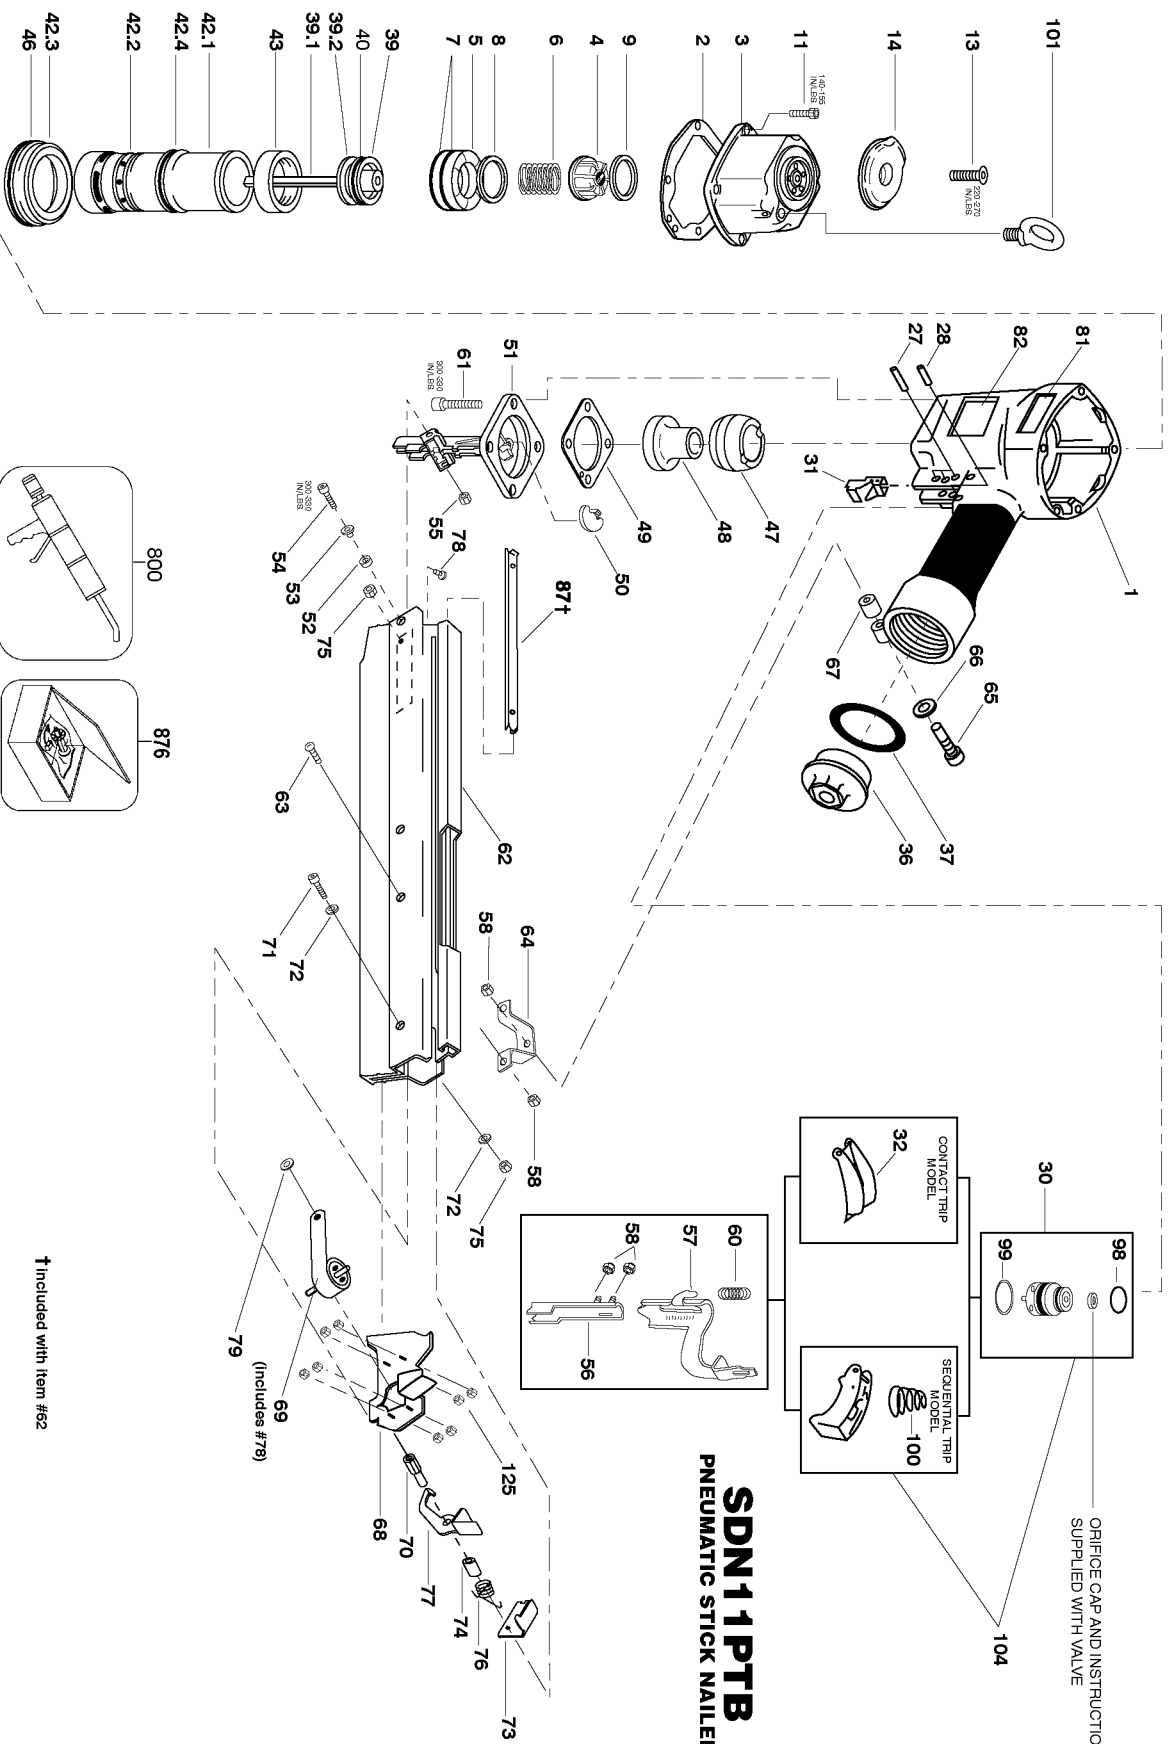

SDN11PTB PNEUMATIC STICK NAILER

† Included with item #62

Parts List for SDN11PTB Type 0

Item Number	Part Number	Description	Qty Required
1	110005	FRAME	1
2	N70118	SEAL-CYLINDER CAP	1
2	N70167	CAP-END	1
3	105590	CAP (SERVICE PART)	1
4	N80161	PISTON STOP	1
5	104059	HEAD VALVE	1
6	101256	SPRING-COMPRESSION	1
7	101236	O-RING-2.48X.115	2
8	MRG041630	O-RING-1.638X.118	1
9	T55031	RING-BUMPER	1
11	MSC6100-25	SCREW-SHCS-M6X1.00X2	4
13	MSF8125-25	SCREW-SFHCS M8 X 1.2	1
14	102506	COVER-EXHAUST	1
27	102549	PIN-SPECIAL SPIROL M	1
28	MPP030020	PIN-SPIRAL M3X20MM	1
30	TVA6	KIT-TRIGGER VALVE	1
31	N70145	GUIDE-ARM	1
32	N50082A	ASSEMBLY-TRIGGER	1
37	MRG049431	O-RING-2.343X.118	1
39	000000-00	No Longer Available	1
39	HS8002	DRIVER	1
39	N70133	PISTON-MAIN	1
40	851439	O-RING-1.689X.190	1
42	N80170	SLEEVE-CYLINDER	1
42	N80169	SEAL-CHECK	1
42	N80168	RING-CYLINDER	1
43	N70155	SEAL-CYLINDER	1