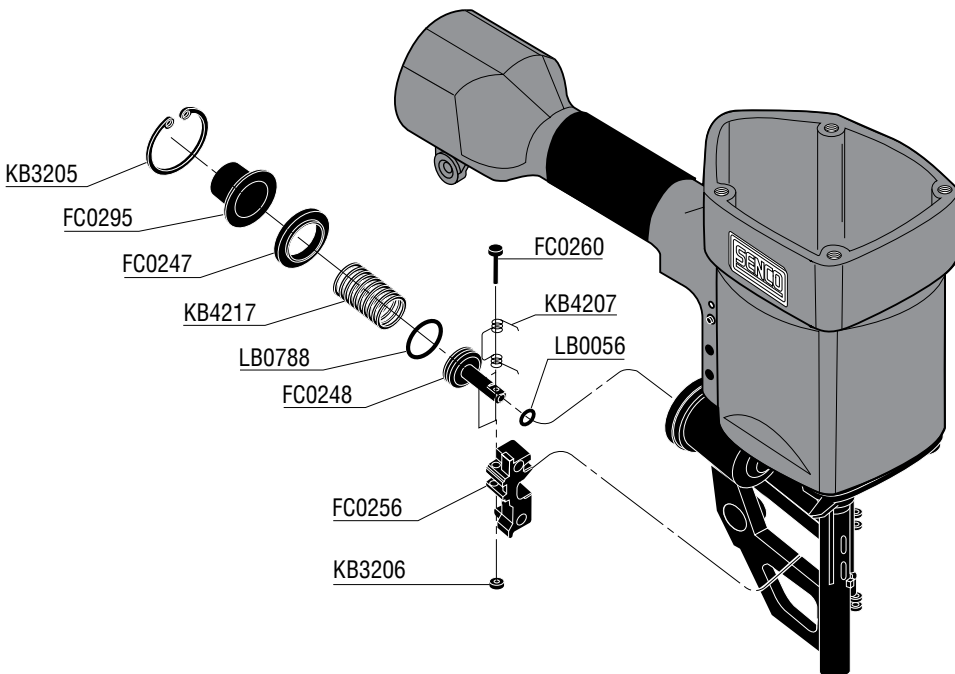

- Does Not Include O-rings
- No incluye sellos de gomas
- Ohne Dichtringe
- Joints exclus

Available Plugs (Not Included with Tool)

✓ **Recommended Plugs**
Plugs shown smaller than actual size