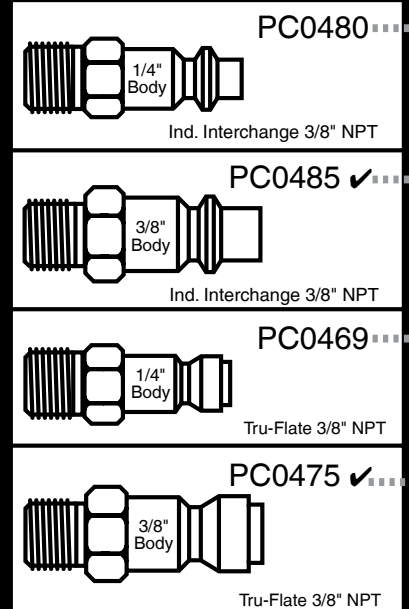

Available Plugs (Not Included with Tool)

✓ **Recommended Plugs**
Plugs shown smaller than actual size