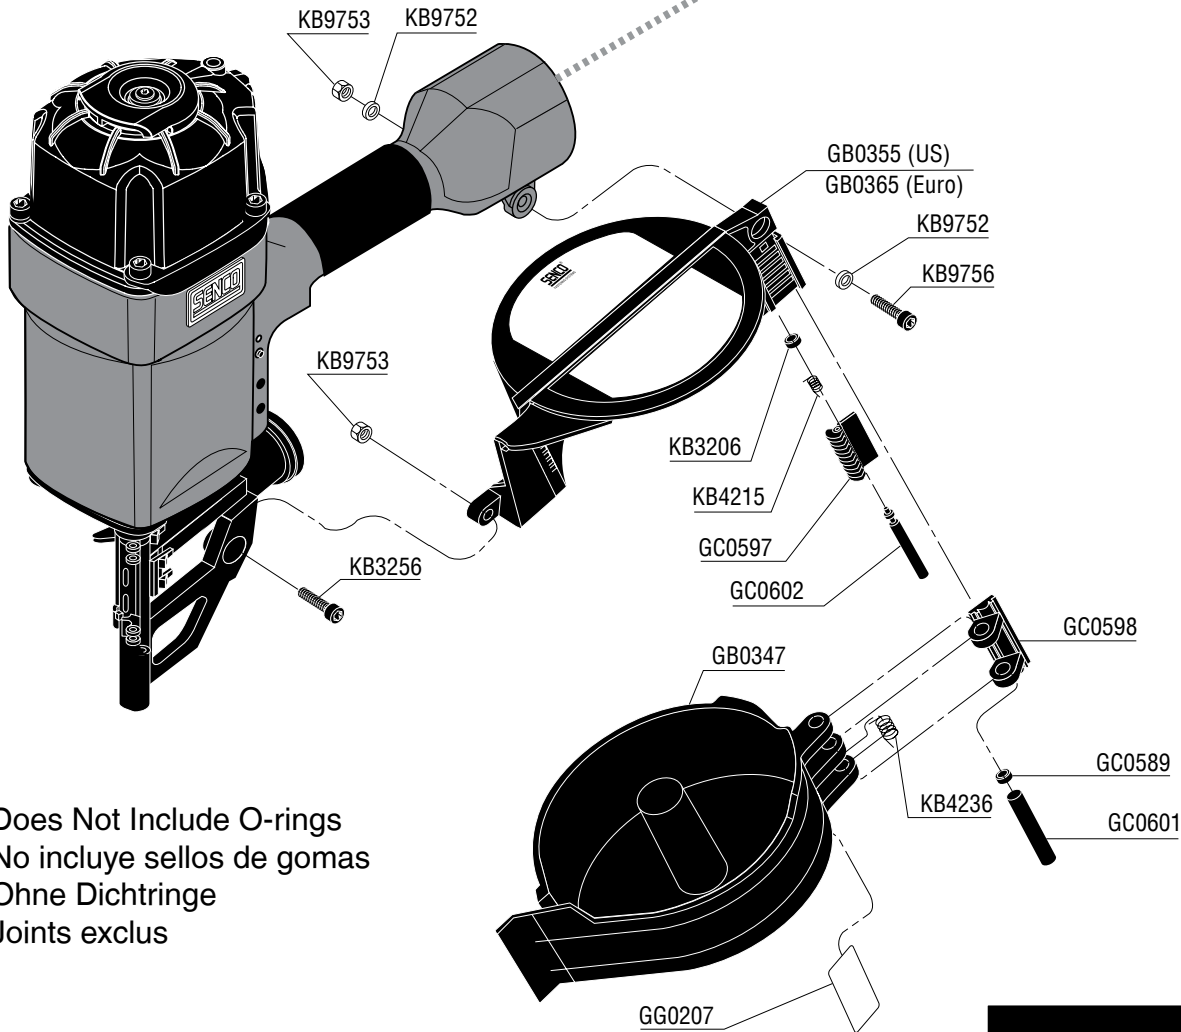

SCN65XP

Parts Reference Guide

Repair Kit

YK0366

* Schematic drawings inside

Senco Products, Inc.
8485 Broadwell Road
Cincinnati, Ohio 45244
Visit our Website www.senco.com

Questions? Comments? call
SENCO's toll-free Action-line:
1-800-543-4596 or e-mail:
toolprof@senco.com