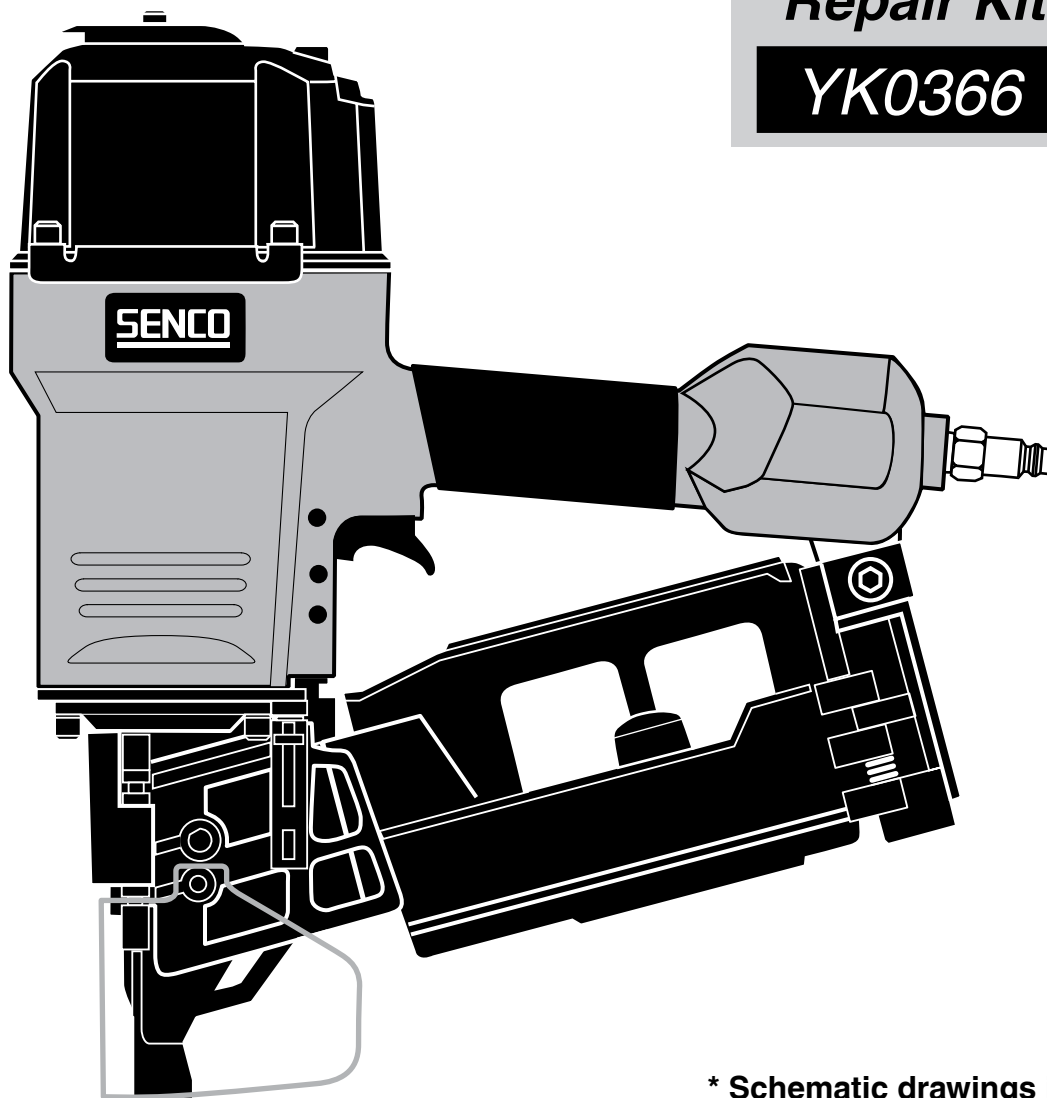

SCN65XP

Parts Reference Guide

Repair Kit

YK0366

* Schematic drawings inside

Senco Products, Inc.
8485 Broadwell Road
Cincinnati, Ohio 45244
Visit our Website www.senco.com

Questions? Comments? call
SENCO's toll-free Action-line:
1-800-543-4596 or e-mail:
toolprof@senco.com