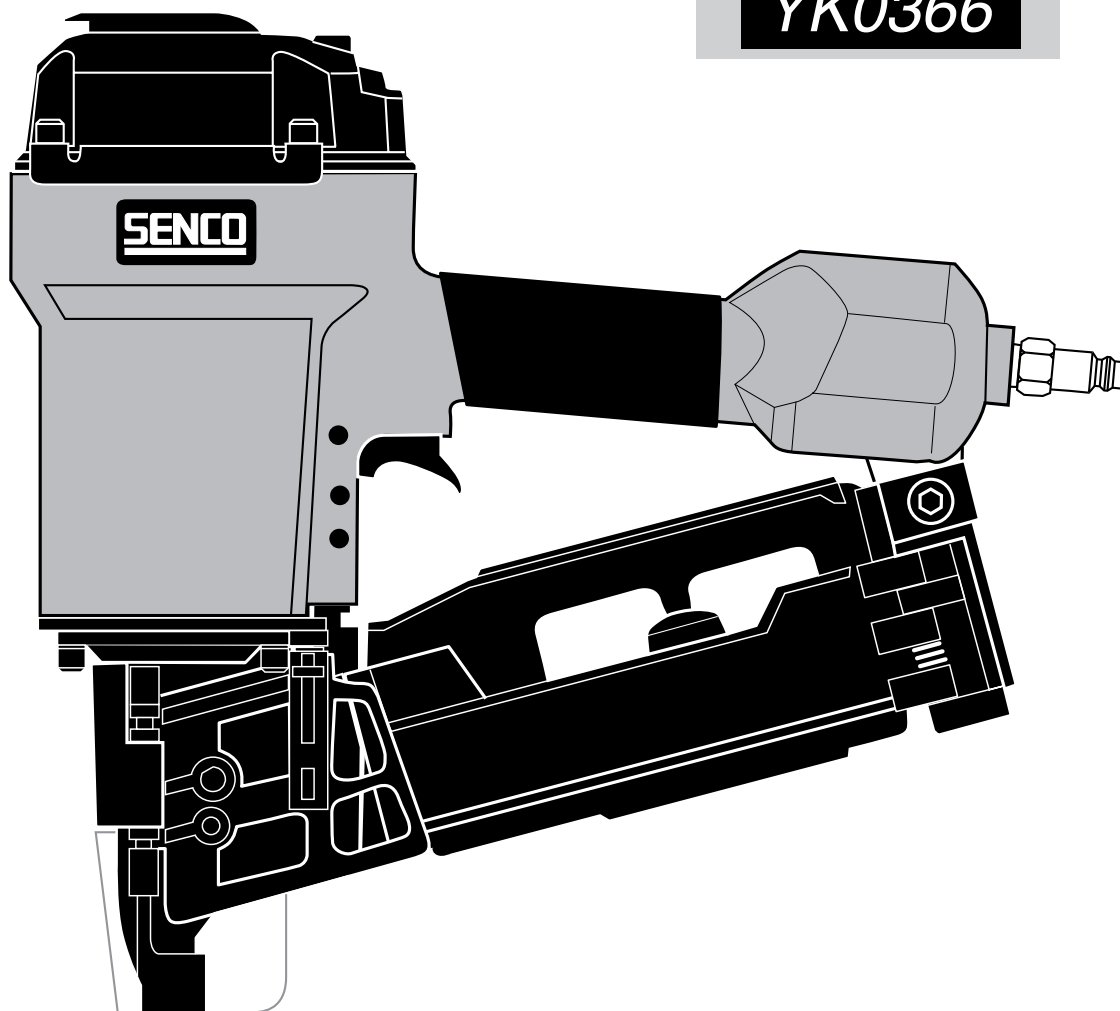

SCN60XP

Parts Reference Guide

Repair Kit

YK0366

* Schematic drawings inside

Senco Products, Inc.
8485 Broadwell Road
Cincinnati, Ohio 45244
Visit our Website www.senco.com

Questions? Comments? call
SENCO's toll-free Action-line:
1-800-543-4596 or e-mail:
toolprof@senco.com

Tool #	Model
520101N	Contact Actuation
522001N	Contact Actuation
520102N	Single Sequential
522002N	Single Sequential

- * Does Not Include O-rings
- * No incluye sellos de gomas
- * Ohne Dichtringe
- * Joints exclus