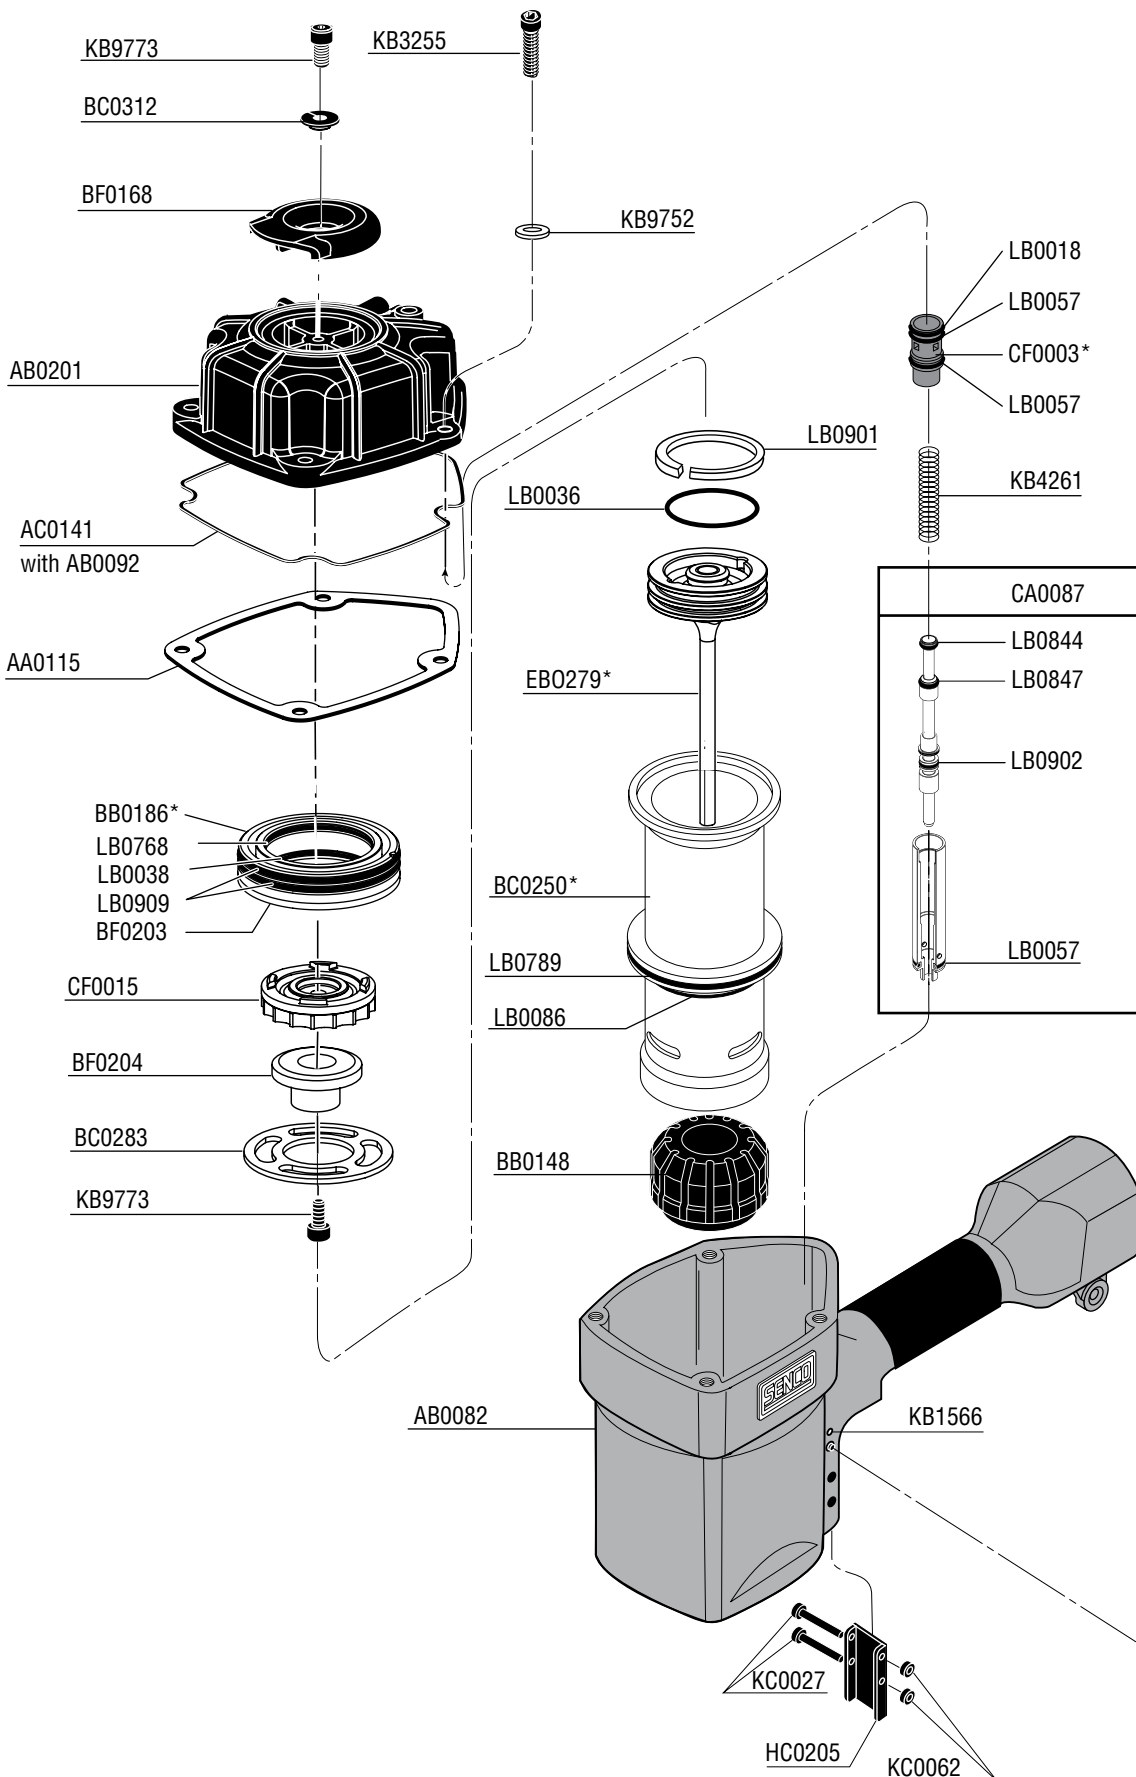

SCN60XP

Parts Reference Guide

Repair Kit

YK0366

* Schematic drawings inside

Senco Products, Inc.
8485 Broadwell Road
Cincinnati, Ohio 45244
Visit our Website www.senco.com

Questions? Comments? call
SENCO's toll-free Action-line:
1-800-543-4596 or e-mail:
toolprof@senco.com

Tool #	Model
520101N	Contact Actuation
522001N	Contact Actuation
520102N	Single Sequential
522002N	Single Sequential

- * Does Not Include O-rings
- * No incluye sellos de gomas
- * Ohne Dichtringe
- * Joints exclus