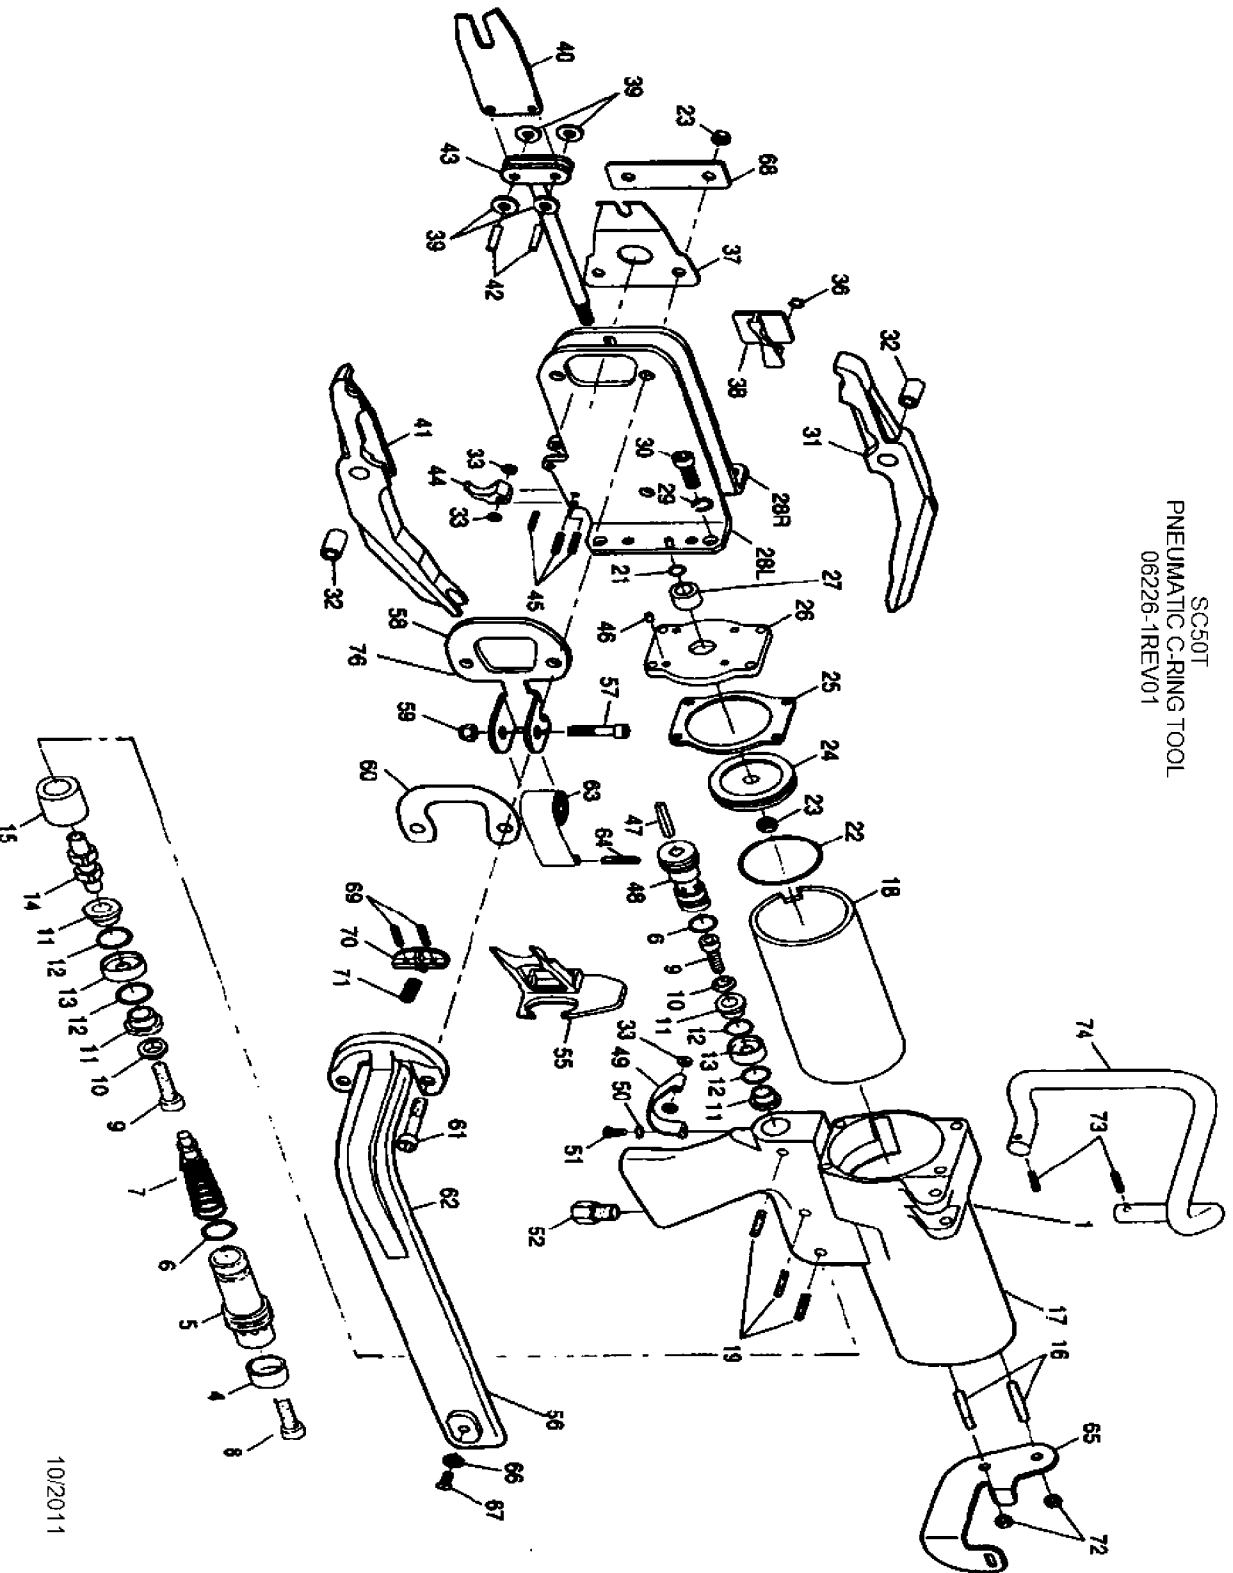

SC50T
PNEUMATIC C-RING TOOL
06226-1REV01

Parts List for SC50T Type 0

Item Number	Part Number	Description	Qty Required
1	159919	LABEL-WARNING-MIHCN	1
4	B01426	DEFLECTOR- AIR	1
5	B03043	REAR VALVE SEAT	1
6	SC09	O-RING H70-013	2
7	B01419	SPRING- THROTTLE CON	1
8	TL770204	SCREW- BUTTN HDSOC C	1
9	SC21	SCREW- SOCKET HEAD C	2
10	B01455	WASHER- THROTTLE VAL	2
11	B01421	SUPPORT- O-RING END	4
12	SC08	O RING	4
13	B01422	SUPPORT- O-RING CENT	2
14	B03044	SPACER- THROTTLE VAL	1
15	B01417	BUSHING- THROTTLE	1
16	B01510	STUD	2
17	AD02260F2	HOUSING ASSEMBLY	1
18	C02249	LINER- SC50	1
19	SC24	SCREW- SET	2
21	A02398	O RING	1
22	A02359	O RING- SC50	1
23	A02356	NUT- FLEX SC50	3
24	C02250	PISTON- SC50	1
25	B02267	GASKET- SC50	1
26	AC02251F	ASSY-PISTON STOPSPAC	1
27	B02269	BUSHING- PISTON ROD	1
28	C02933F	SIDE PLATE- LEFT SC5	1
28	C02934F	SIDE PLATE- RIGHT SC	1
29	A02361	WASHER- SC50	4

Parts List for SC50T Type 0

Item Number	Part Number	Description	Qty Required
30	A02344	SCREW- SH CAP SC50	4
31	C02256F	JAW- UPPER SC50	1
32	B02932	JAW BUSHING	2
33	A02338	SPACER- SC50	4
36	A02345	LATCH PIN CLIP	1
37	B02264F	LATCH SPRING- SC50	1
38	C02259F	LATCH- SC50	1
39	B02257	ROLLER- SC50	4
40	B02964	FEEDER BLADE- SC50	1
41	C02255F	JAW- LOWER SC50	1
42	A02346	PIN- DOWEL FOR SC50	2
43	B02254	PISTON ROD- SC50	1
44	A02073F	TRIGGER- LTWT FINISH	1
45	A02347	ROLL PIN- SC50	3
46	B01439	PIN	4
47	B01425F	STEM- THROTTLE	1
48	B03042	FRONT VALVE SEAT	1
49	B01435F	TRIGGER GUARD	1
50	SC32	WASHER- LOCK	1
51	SC25	SCREW- SET	1
52	AB01473F	ASSY- INLET BUSHING	1
55	B02286F	PUSHER- SC50	1
56	AC02284F	MAGAZINE-COMplete SC	1
57	A02904	BOLT- SPRING	1
58	B02900	BRACKET-MAG SUPPRT S	1
59	TL727200	NUT FLEXLOC	1
60	A02265	SHIM- SC50 (.030)	1