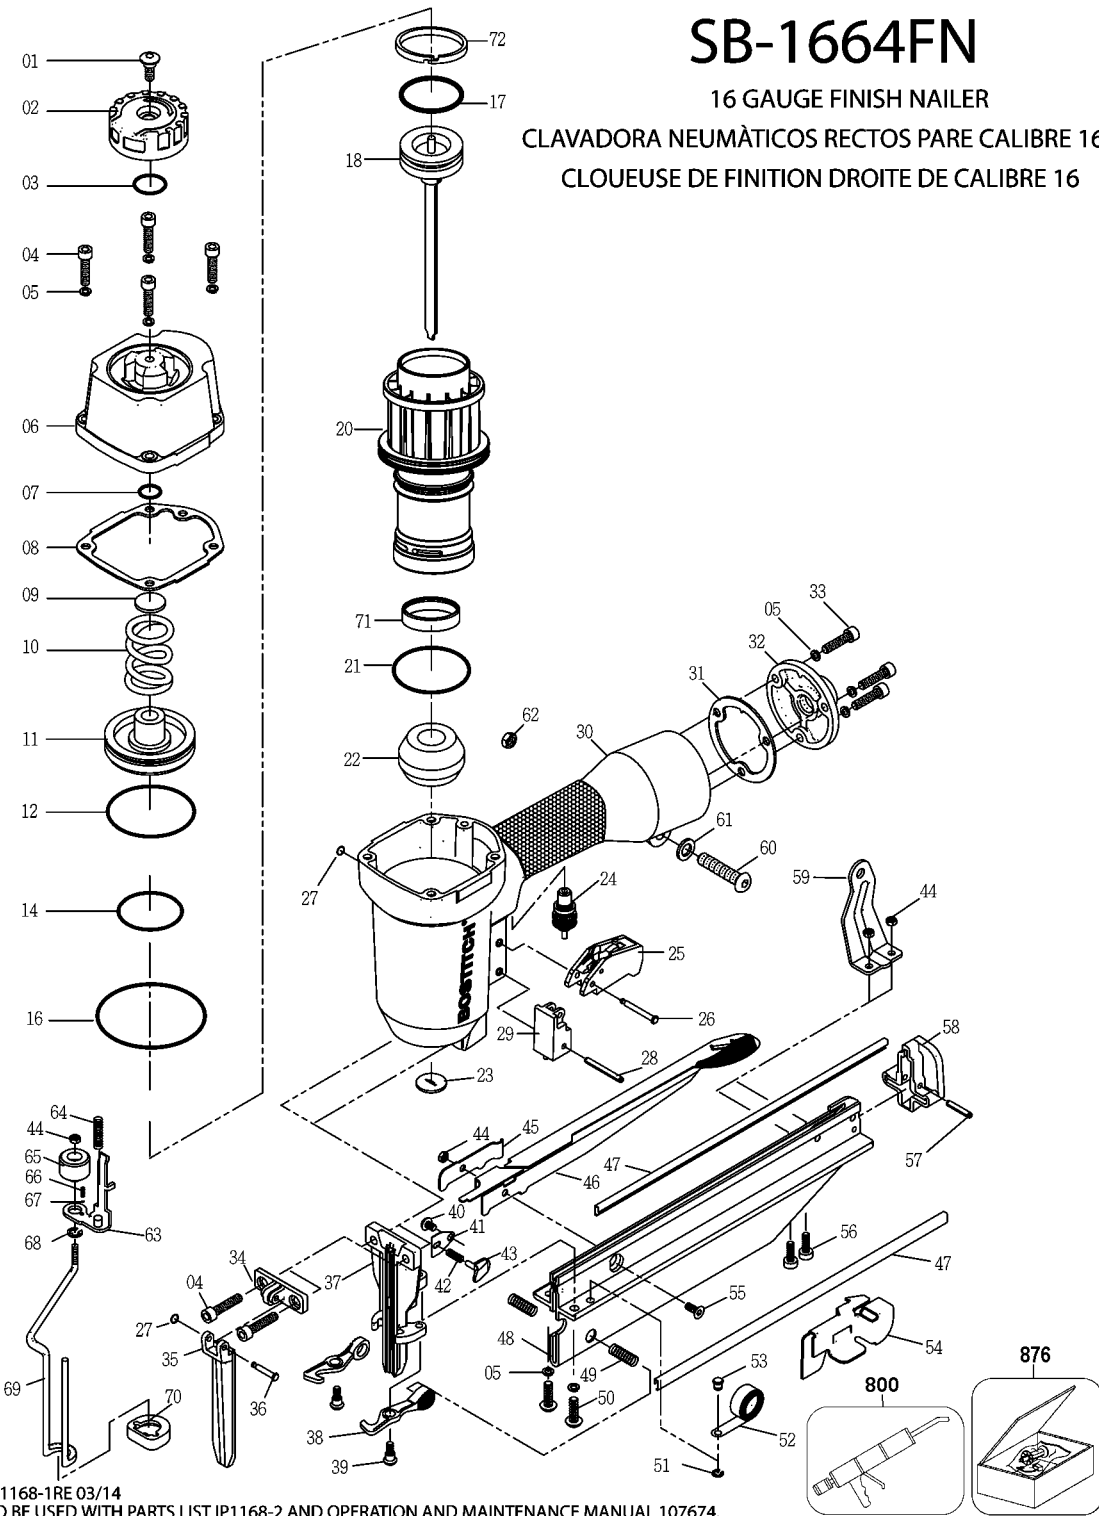

SB-1664FN

16 GAUGE FINISH NAILER

CLAVADORA NEUMÁTICOS RECTOS PARE CALIBRE 16

CLOUEUSE DE FINITION DROITE DE CALIBRE 16

IP1168-1RE 03/14
TO BE USED WITH PARTS LIST IP1168-2 AND OPERATION AND MAINTENANCE MANUAL 107674.

Parts List for SB-1664FN Type 14148000 and higher

Item Number	Part Number	Description	Qty Required
1	P1375200762	SHOULDER SCREW	1
2	9R207457	EXHAUST DEFLECTOR	1
3	MRG008819	O-RING-.346X.075	1
4	174047	SCREW-SHCS-M5X0.8X25	4
5	1D105	SPRING WASHER	7
6	PB1131D1	DEFLECTOR	1
7	1FP0018	O-RING	1
8	P1630000200	PACKING	1
9	PB1021W1	SEAL	1
10	180532	SPRING-HEAD VALVE	1
11	189980	HEAD VALVE	1
12	S06Z000600	O-RING	1
14	1FP2038	O-RING	1
16	S06A014100	O-RING	1
17	180544	O-RING-31.0MMX2.0MM	1
18	9R195764	PISTON/DRIVER ASSY	1
20	195449	CYLINDER SLEEVE	1
21	1FP0042	O-RING	1
22	PA1111O1	BUMPER	1
23	PB1121I1	JOINT GUIDE	1
24	PB205BA1	TRIGGER VALVE UNIT	1
25	PB2081A1	SEQUENTIAL TRIGGER U	1
26	JA2071W1	STEPPED PIN	1
27	174073	O-RING	2
28	174070	PIN-SPRING-M3X22MM	1
29	PB5141E1	SAFETY GUIDE	1
30	PA3301A1	GUN BODY UNIT	1

Parts List for SB-1664FN Type 14148000 and higher

Item Number	Part Number	Description	Qty Required
31	P1370000100	PACKING	1
32	OA3611D1	END CAP	1
33	1A105201	HEX SOC.HD.BOLT	3
34	P1370000301	DRIVER GUIDE COVER B	1
35	PB4011H1	DRIVER GUIDE COVER A	1
36	JV4741W1	PIN	1
37	PB4031H1	DRIVER GUIDE	1
38	PB4581H1	PINCH PLATE	1
39	P1645203062	SHOULDER SCREW	1
40	1L104043	BUTTOM HD.SOC.SCREW	1
41	P1645201562	NAIL PILOT GLAND	1
42	P1640001600	SPRING	1
43	P1640001762	NAIL PILOT	1
44	S0710400	LOCK NUT	4
45	PB4771I1	SPRING	1
46	P1645101901	MAGAZINE COVER	1
47	PB4311I1	STEEL CHANNEL	2
48	PB4101R1	MAGAZINE UNIT	1
49	PB4591S1	SPRING	2
50	S2810512100	BUTTOM HD.SOC.SCREW	2
51	1I1030	E-RING	1
52	180563	SPRING-CONTACT FORCE	1
53	PB4361W1	PIN	1
54	PB4091I1	PUSHER	1
55	174041	SCREW-SFHCS-M4X0.7X1	1
56	MSC4070-10	SCREW-SHCS-M4X0.70X1	2
57	S0803016000	SPRING PIN	1