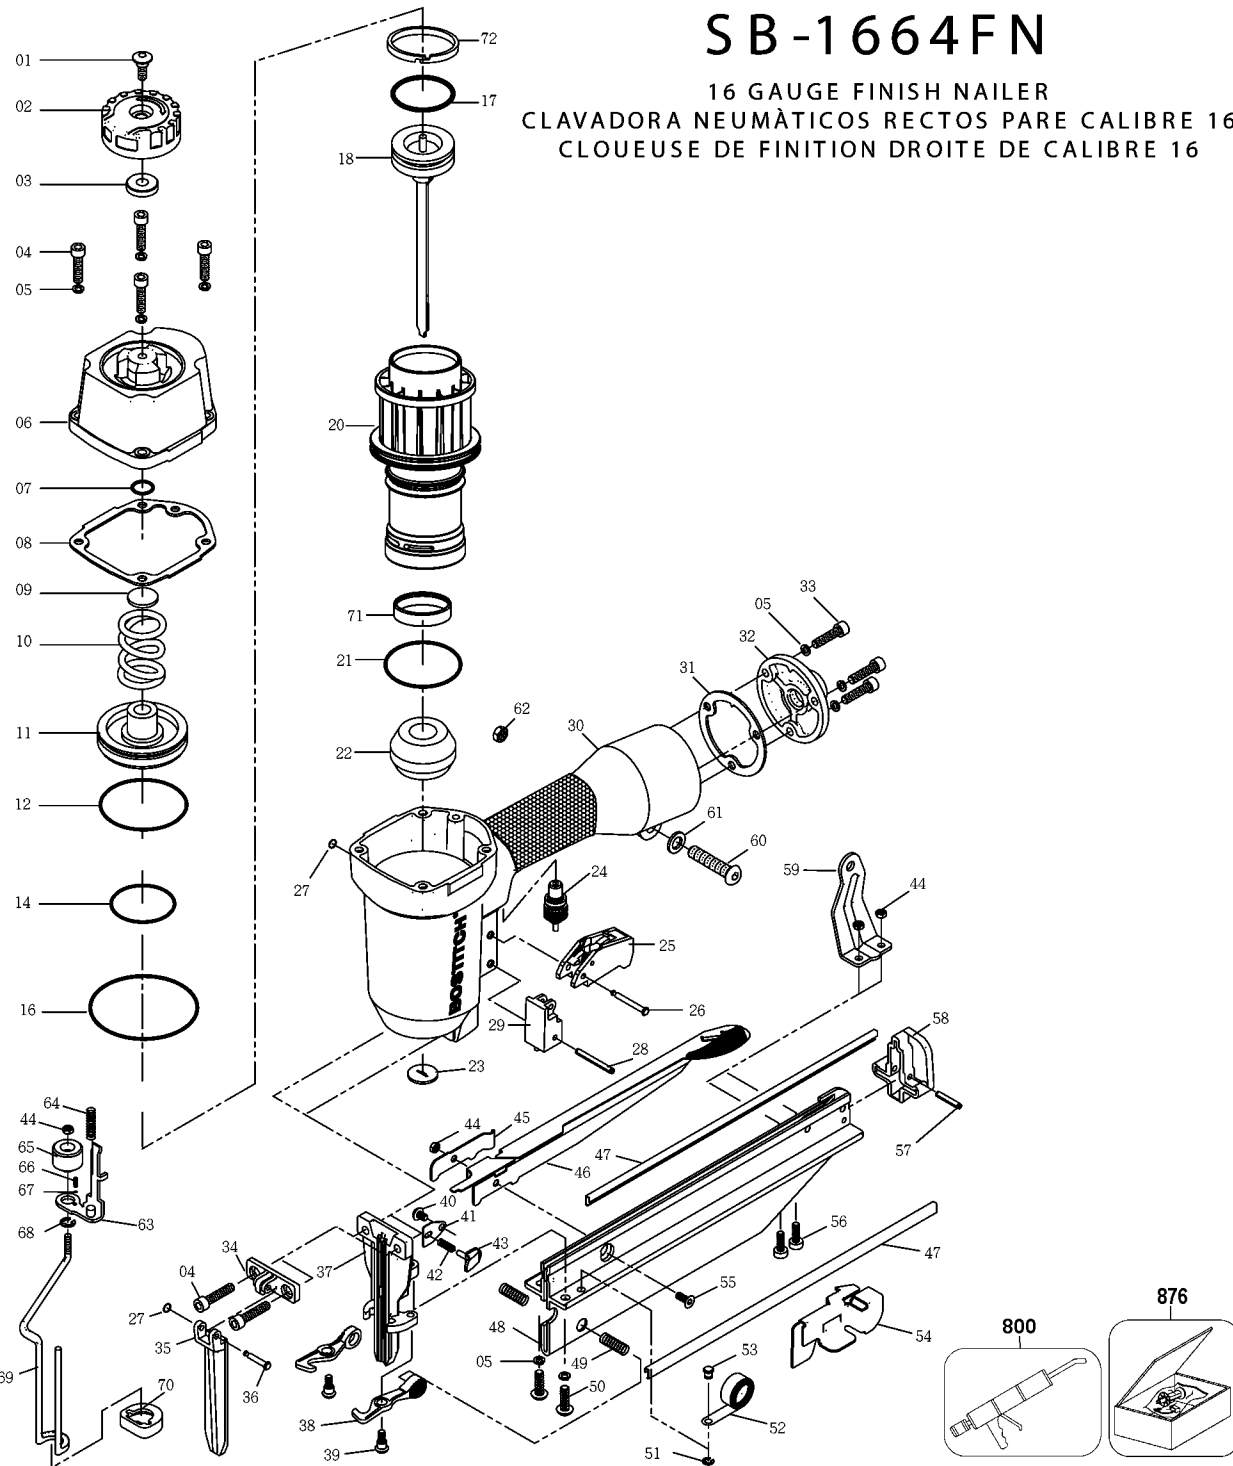

SB-1664FN

16 GAUGE FINISH NAILER
CLAVADORA NEUMÁTICOS RECTOS PARE CALIBRE 16
CLOUEUSE DE FINITION DROITE DE CALIBRE 16

IP1168-1RC 04/12

TO BE USED WITH PARTS LIST IP1168-2 AND OPERATION AND MAINTENANCE MANUAL 107674.

Parts List for SB-1664FN Type 1

Item Number	Part Number	Description	Qty Required
1	P1375200762	SHOULDER SCREW	1
2	OA1162E1	EXHAUST COVER	1
3	OA1031W1	SHIM	1
4	174047	SCREW-SHCS-M5X0.8X25	4
5	1D105	SPRING WASHER	7
6	PB1131D1	DEFLECTOR	1
7	1FP0018	O-RING	1
8	P1630000200	PACKING	1
9	PB1021W1	SEAL	1
10	180532	SPRING-HEAD VALVE	1
11	189980	HEAD VALVE	1
12	S06Z000600	O-RING	1
14	1FP2038	O-RING	1
16	S06A014100	O-RING	1
17	180544	O-RING-31.0MMX2.0MM	1
18	9R195764	PISTON/DRIVER ASSY	1
20	195449	CYLINDER SLEEVE	1
21	1FP0042	O-RING	1
22	PA1111O1	BUMPER	1
23	PB1121I1	JOINT GUIDE	1
24	PB205BA1	TRIGGER VALVE UNIT	1
25	PB2081A1	SEQUENTIAL TRIGGER U	1
26	JA2071W1	STEPPED PIN	1
27	174073	O-RING	2
28	174070	PIN-SPRING-M3X22MM	1
29	PB5141E1	SAFETY GUIDE	1
30	PA3301A1	GUN BODY UNIT	1

Parts List for SB-1664FN Type 1

Item Number	Part Number	Description	Qty Required
31	P1370000100	PACKING	1
32	OA3611D1	END CAP	1
33	1A105201	HEX SOC.HD.BOLT	3
34	P1370000301	DRIVER GUIDE COVER B	1
35	PB4011H1	DRIVER GUIDE COVER A	1
36	JV4741W1	PIN	1
37	PB4031H1	DRIVER GUIDE	1
38	PB4581H1	PINCH PLATE	1
39	P1645203062	SHOULDER SCREW	1
40	1L104043	BUTTOM HD.SOC.SCREW	1
41	P1645201562	NAIL PILOT GLAND	1
42	P1640001600	SPRING	1
43	P1640001762	NAIL PILOT	1
44	S0710400	LOCK NUT	4
45	PB4771I1	SPRING	1
46	P1645101901	MAGAZINE COVER	1
47	PB4311I1	STEEL CHANNEL	2
48	PB4101R1	MAGAZINE UNIT	1
49	PB4591S1	SPRING	2
50	S2810512100	BUTTOM HD.SOC.SCREW	2
51	1I1030	E-RING	1
52	180563	SPRING-CONTACT FORCE	1
53	PB4361W1	PIN	1
54	PB4091I1	PUSHER	1
55	174041	SCREW-SFHCS-M4X0.7X1	1
56	MSC4070-10	SCREW-SHCS-M4X0.70X1	2
57	S0803016000	SPRING PIN	1