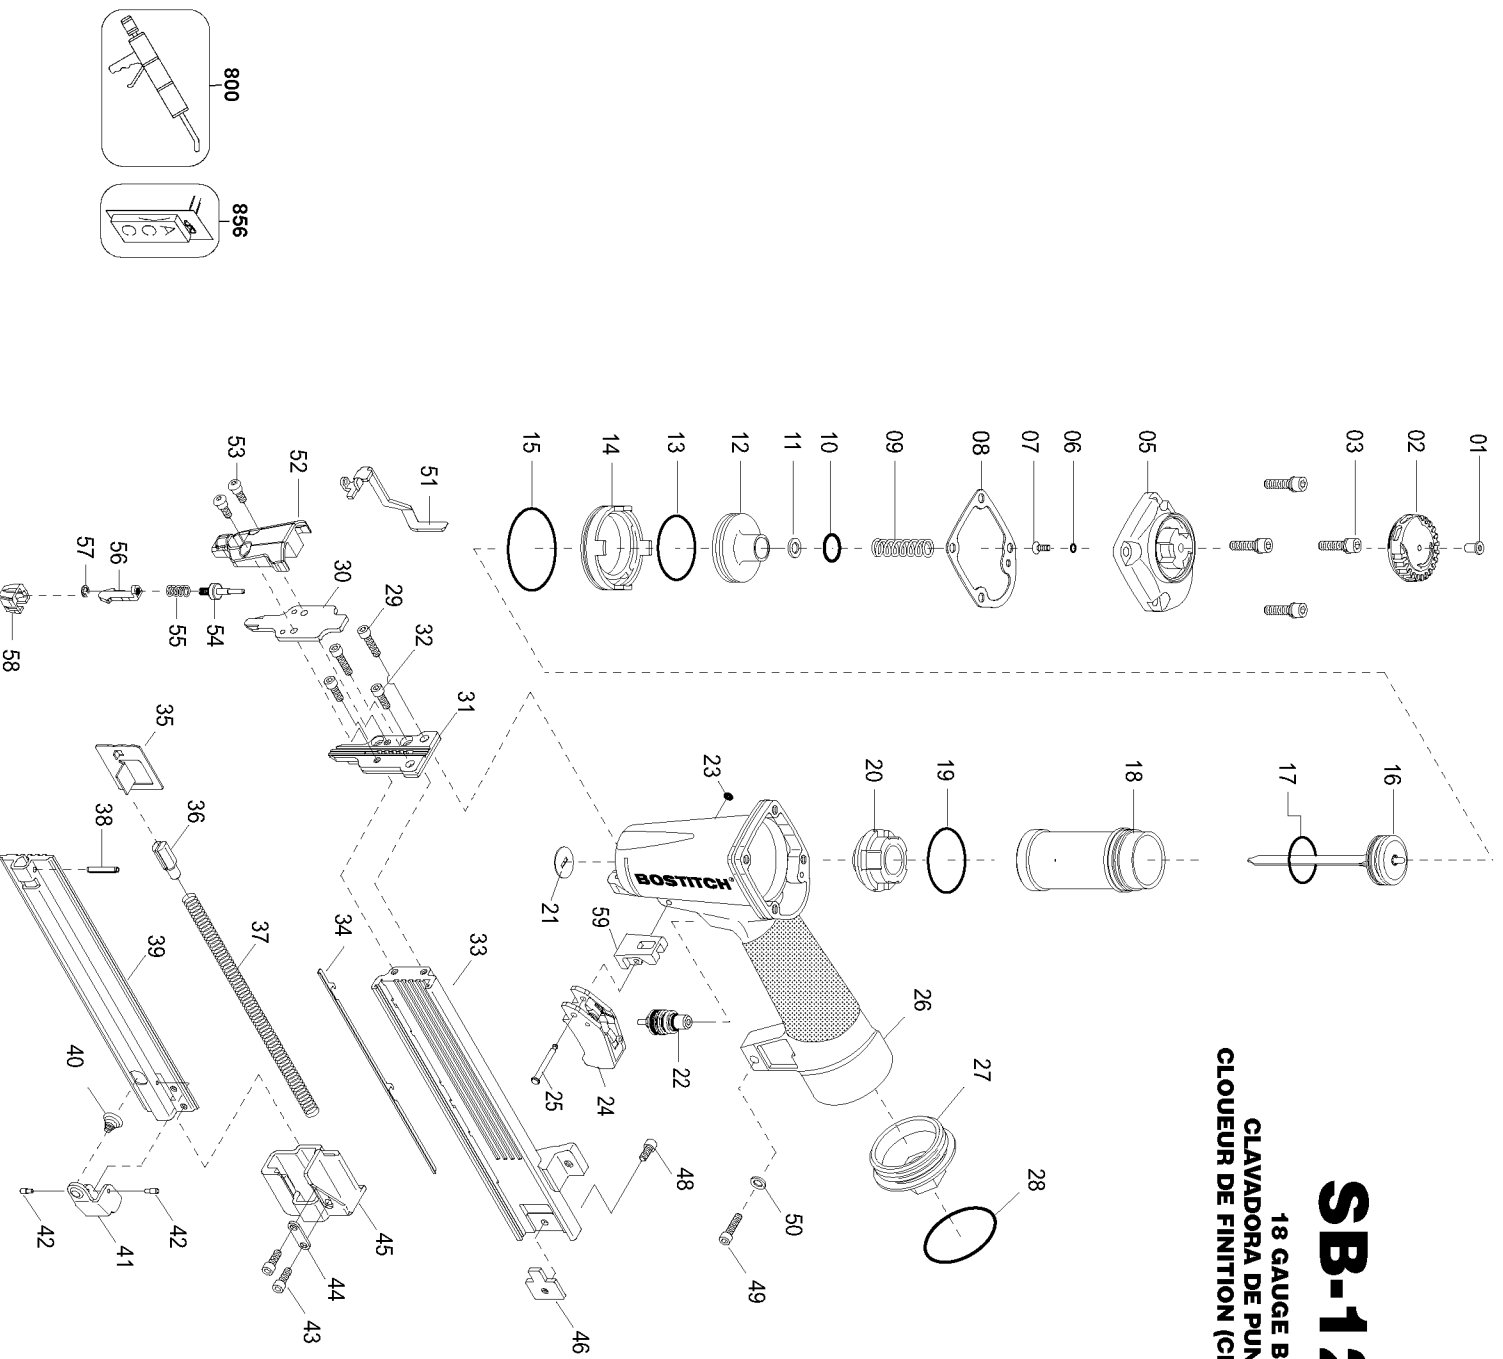

SB-125BN

18 GAUGE BRAD NAILER
CLAVADORA DE PUNTAS DE CALIBRE 18
CLOUEUR DE FINITION (CLOUS SANS TÊTE) CAL. 18

Parts List for SB-125BN Type 0

Item Number	Part Number	Description	Qty Required
1	P0595200162	FLANGE NUT	1
2	JA1162E1	EXHAUST COVER	1
3	S2710518100	HEX.SOC.HD.BOLT	4
5	P0590000340	DEFLECTOR	1
6	1FS0003	O-RING	1
7	1L103061	BUTTON HD.CROSS SOC.	1
8	JA1151C1	PACKING	1
9	180447	SPRING	1
10	1FP0015	O-RING	1
11	180449	WASHER FLAT	1
12	180450-S	HEAD VALVE BODY	1
13	180448	O RING	1
14	JA1092E1	COLLAR	1
15	851483-S	O-RING	1
16	G0208500	DRIVER UNIT	1
17	1FZ0009	O-RING	1
18	P0592001100	CYLINDER	1
19	851349	O-RING-1.239X.070	1
20	JA1111O1	BUMPER	1
21	JS1121I1	JOINT GUIDE	1
22	FA205BA1	TRIGGER VALVE UNIT	1
23	174073	O-RING	1
24	PB2081A1	SEQUENTIAL TRIGGER U	1
25	JA2071W1	STEPPED PIN	1
26	JA3401A1	GUN BODY UNIT	1
27	JA3612D1	END CAP	1
28	1FZ0019	O-RING	1

Parts List for SB-125BN Type 0

Item Number	Part Number	Description	Qty Required
29	S2710520100	HEX.SOC.HD.BOLT	2
30	P0590009965	DRIVER GUIDE COVER A	1
31	P0596302665	DRIVER GUIDE UNIT	1
32	1A104163	HEX SOC.HD.BOLT	2
33	P0590002763	MAGAZINE A	1
34	JA4061I1	NAIL GUIDE	1
36	JA4172E1	ROLLER	1
37	JA4141S1	SPRING	1
38	MPG030012	PIN SPRING	1
39	P0590003263	MAGAZINE B	1
40	JA4191S1	SPRING	1
41	P0590003432	CLICK LEVER	1
42	JA4181W1	CLICK LEVER PIN	2
43	MSC4070-10	SCREW-SHCS-M4X0.70X1	2
44	JA4501I1	END COVER PLATE	1
45	P0590003700	END COVER	1
48	S2710406100	HEX.SOC.HD.BOLT	1
49	1A105201	HEX SOC.HD.BOLT	1
50	S05105101000	FLAT WASHER	1
51	JA5073I1	SAFETY B	1
52	000000-00	No Longer Available	1
53	JA5131I1	SHOULDER SCREW	2
54	P0592010762	SETTING KNOB	1
55	JA5092S1	SPRING	1
56	P0590010862	SAFETY A	1
57	180507	E-RING	1
58	JA5101E1	SAFETY PAD	1

Parts List for SB-125BN Type 0

Item Number	Part Number	Description	Qty Required
59	JA5141E1	SAFETY GUIDE	1
800	100653	LUBE (2CC)	1
800	100679	LUBE (1LB.CAN)	1