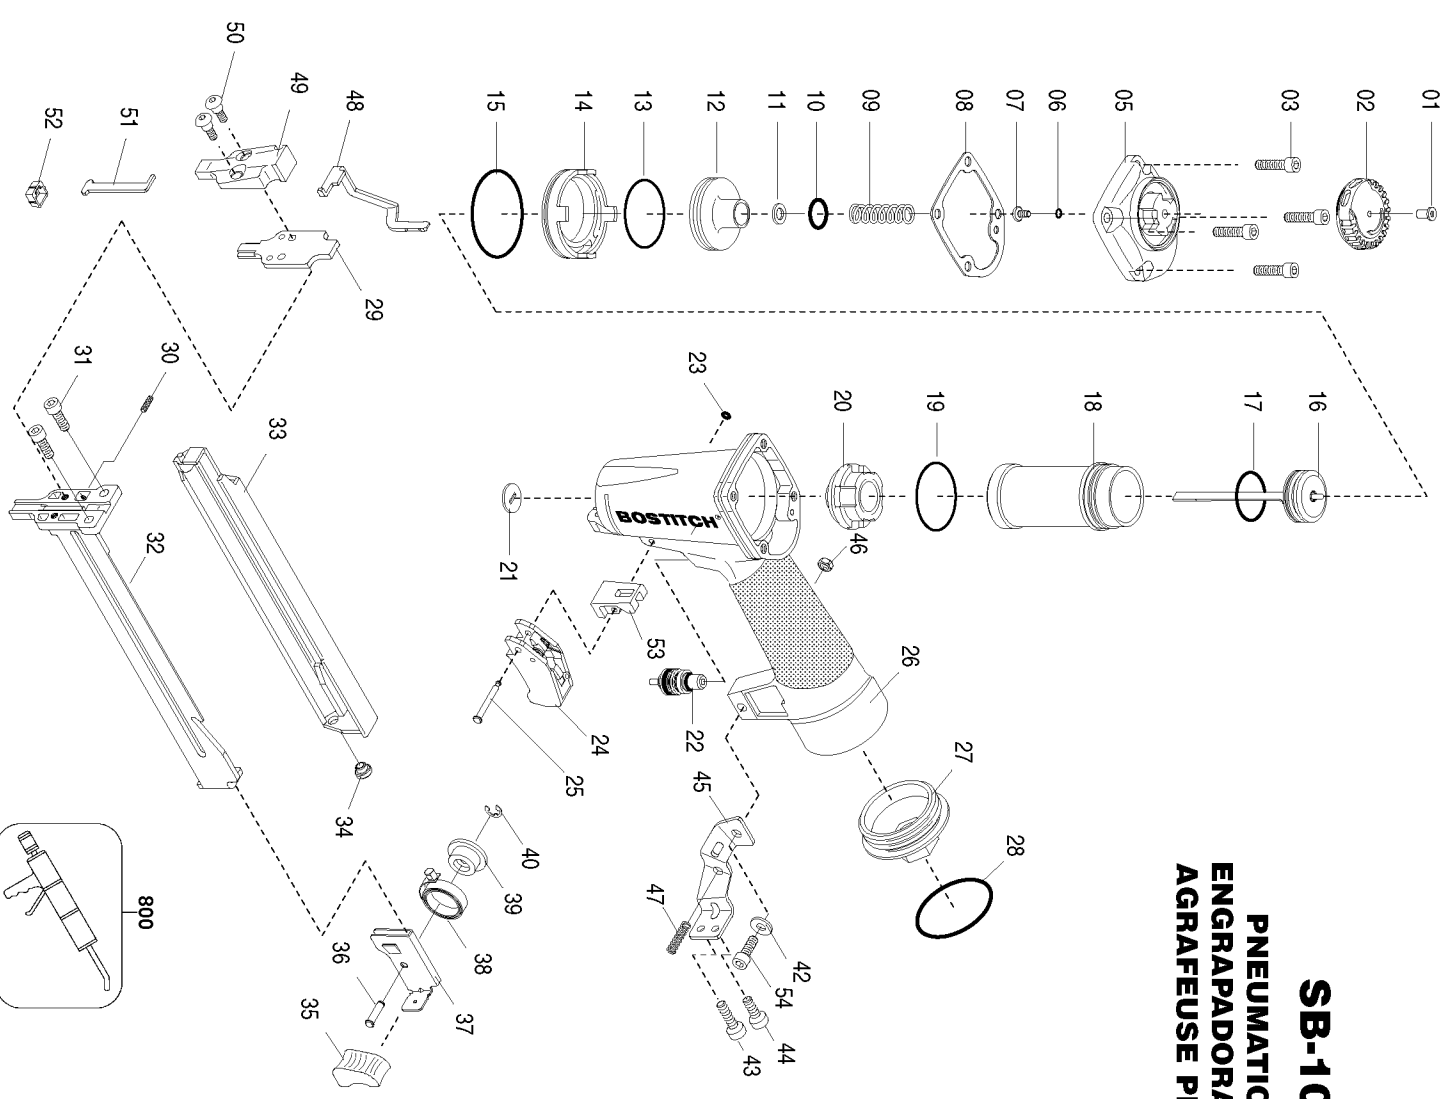

SB-100SX
PNEUMATIC STAPLER
ENGRAPADORA NEUMÁTICA
AGRAFEUSE PNEUMATIQUE

Parts List for SB-100SX Type 0

Item Number	Part Number	Description	Qty Required
1	P0595200162	FLANGE NUT	1
2	JA1162E1	EXHAUST COVER	1
3	S2710518100	HEX.SOC.HD.BOLT	4
5	P0590000340	DEFLECTOR	1
6	1FS0003	O-RING	1
7	1L103061	BUTTON HD.CROSS SOC.	1
8	JA1151C1	PACKING	1
9	180447	SPRING	1
10	1FP0015	O-RING	1
11	180449	WASHER FLAT	1
12	180450-S	HEAD VALVE BODY	1
13	180448	O RING	1
14	JA1092E1	COLLAR	1
15	851483-S	O-RING	1
16	000000-00	No Longer Available	1
17	1FZ0009	O-RING	1
18	P0592001100	CYLINDER	1
19	851349	O-RING-1.239X.070	1
20	JA1111O1	BUMPER	1
21	000000-00	No Longer Available	1
22	FA205BA1	TRIGGER VALVE UNIT	1
23	174073	O-RING	1
24	PB2081A1	SEQUENTIAL TRIGGER U	1
25	JA2071W1	STEPPED PIN	1
26	JA3401A1	GUN BODY UNIT	1
27	JA3612D1	END CAP	1
28	1FZ0019	O-RING	1

Parts List for SB-100SX Type 0

Item Number	Part Number	Description	Qty Required
29	P0816301065	DRIVER GUIDE COVER	1
30	S0210308100	SET SCREW	1
31	S2710520100	HEX.SOC.HD.BOLT	2
32	G2100365	DRIVER GUIDE UNIT	1
33	G5600200	MAGAZINE COVER UNIT	1
34	P0835200662	BUSH	1
35	000000-00	No Longer Available	1
36	P0805200362	PIN	1
37	P0816300265	PUSHER	1
38	G2800200	SPRING UNIT	1
39	180494	E-RING-2.5MM	1
40	000000-00	No Longer Available	1
42	S05105101000	FLAT WASHER	1
43	MSC4070-10	SCREW-SHCS-M4X0.70X1	1
44	S0110406100	HEX.SOC.HD.BOLT	1
45	P0816300465	TAIL HANGER	1
46	174065	NUT-NYLON LOCK-M5X0.	1
47	P0835201262	SPRING	1
48	P0596309565	ARM- UPPER CONTACT	1
49	P0590001900	SAFETY COVER	1
50	JA5131I1	SHOULDER SCREW	2
51	P0816300865	SAFETY A	1
52	000000-00	No Longer Available	1
53	JA5141E1	SAFETY GUIDE	1
54	1A105201	HEX SOC.HD.BOLT	1
800	100653	LUBE (2CC)	1
800	100679	LUBE (1LB.CAN)	1