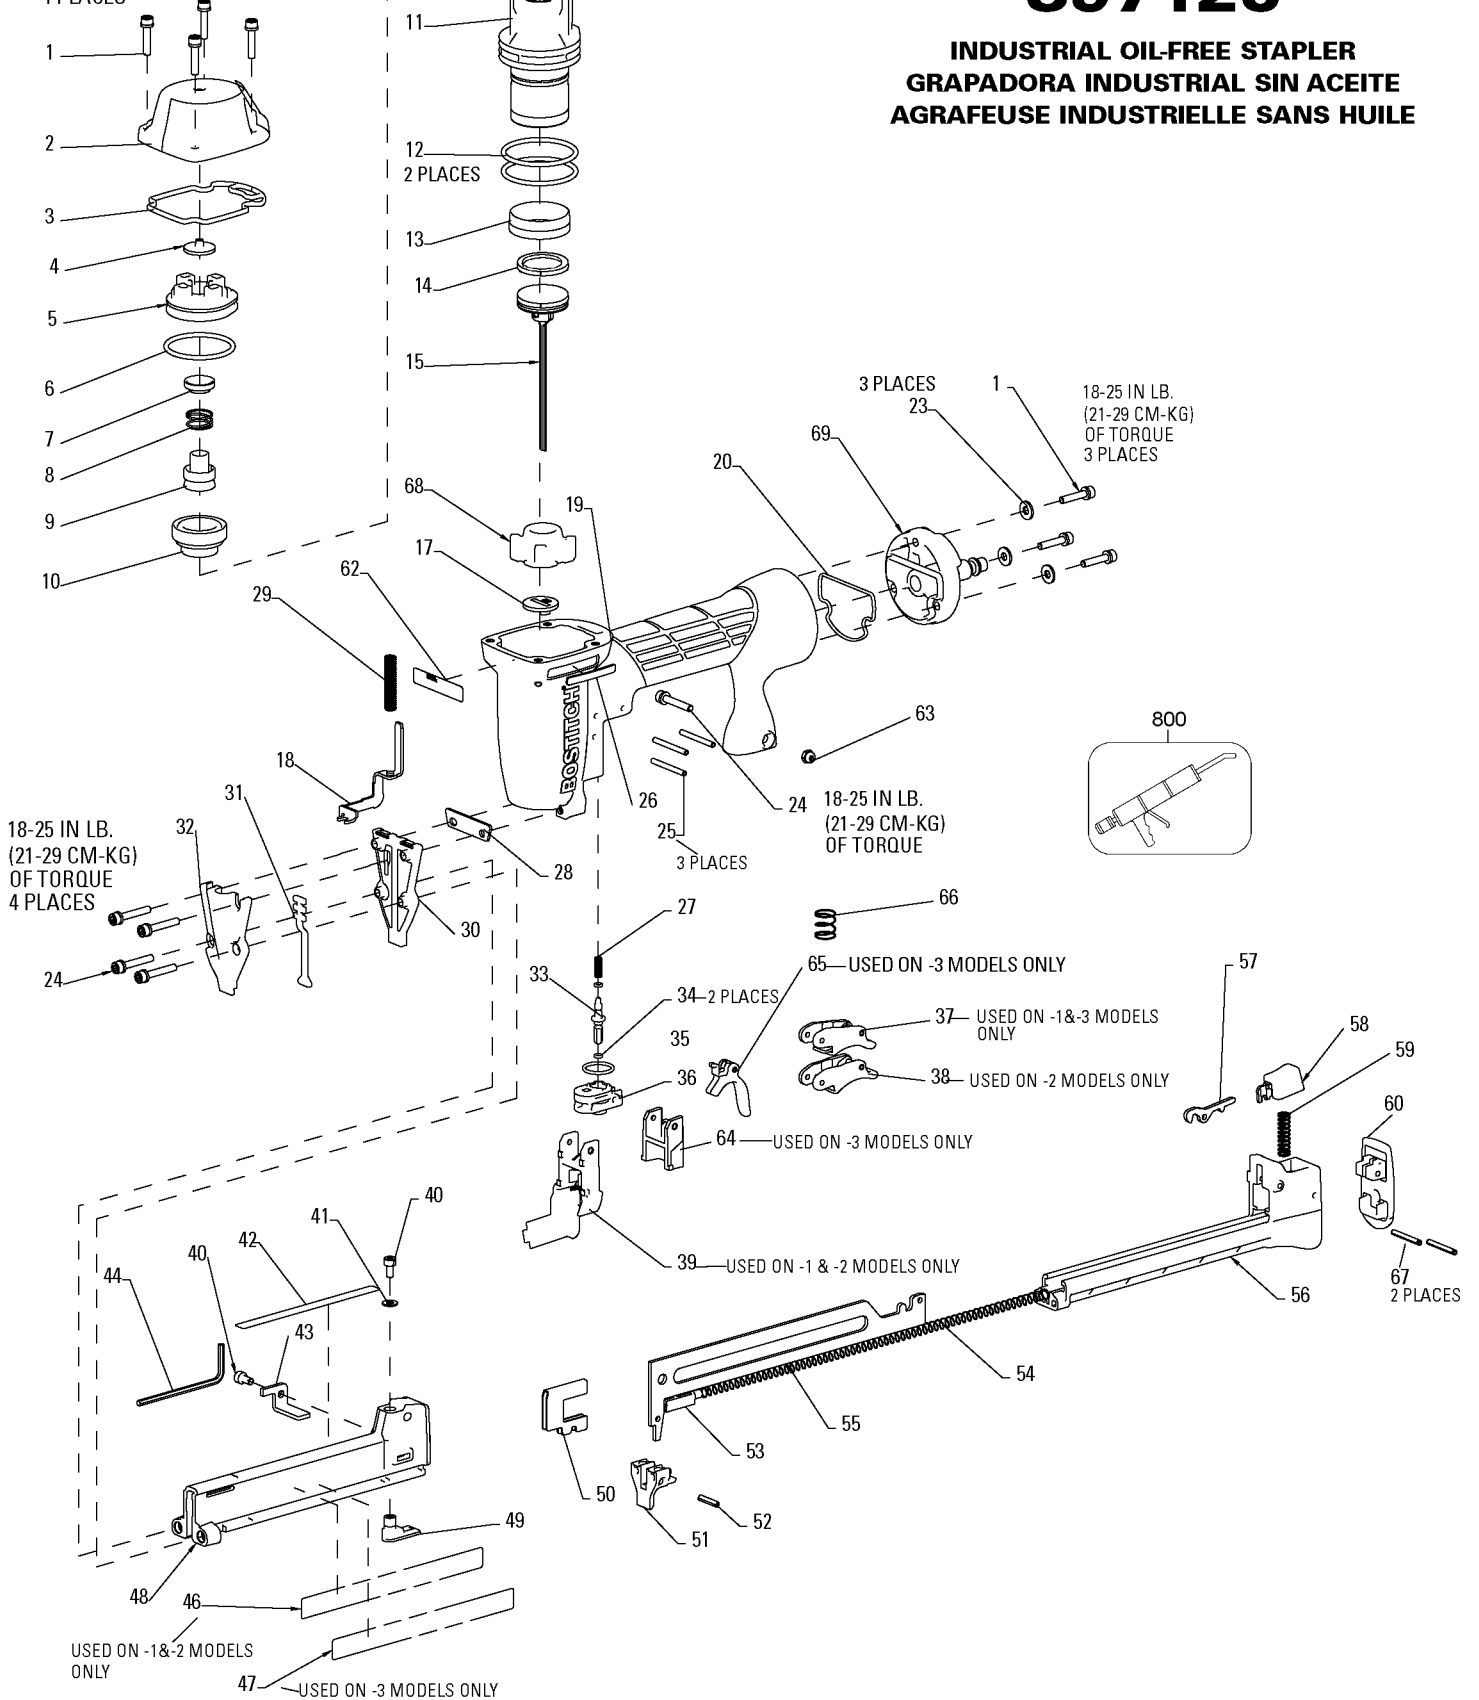

INDUSTRIAL OIL-FREE STAPLER
GRAPADORA INDUSTRIAL SIN ACEITE
AGRAFEUSE INDUSTRIELLE SANS HUILE

IP1179-1REVC 09/08
TO BE USED WITH IP1179-2 AND OPERATION AND MAINTENANCE MANUAL 121037.

Parts List for S97125 Type 0

Item Number	Part Number	Description	Qty Required
1	121051	SCREW-SHCS-M4X0.70X2	7
2	120997	CAP-FRAME	1
3	113337	SEAL-FRAME/CAP	1
4	160186	SEAL-TOP	1
5	160187	HOLD DOWN-HEADVALVE	1
6	101058	O-RING-1.487X.103	2
7	120989	SEAL-INSERT	1
8	120991	SPRING-HEADVALVE	1
9	120032	INSERT-HEADVALVE	1
10	120027	DIAPHRAM-HEAD VALVE	1
11	121007	SLEEVE-CYLINDER	1
12	RG161210	O-RING-1.612X.103 NB	2
13	120061	SEAL-CHECK	1
14	S32109	RING-PISTON	1
15	173931	ASSEMBLY-PISTON/DRIV	1
17	152363	GUIDE-DRIVER	1
18	120022	TRIP-UPPER	1
19	121004	FRAME-OVERMOLD	1
20	121035	SEAL-FRAME END CAP	1
23	PW8	WASHER-PWR-.188	3
24	121052	SCREW-SHCS-M4X0.70X2	5
25	100298	PIN-SPIRAL M3X30	3
26	000000-00	No Longer Available	1
27	N86115	COMPRESSION SPRING	1
28	120098	PLATE-DRIVER	1
29	121024	SPRING-TRIP	1
30	158746	NOSE	1