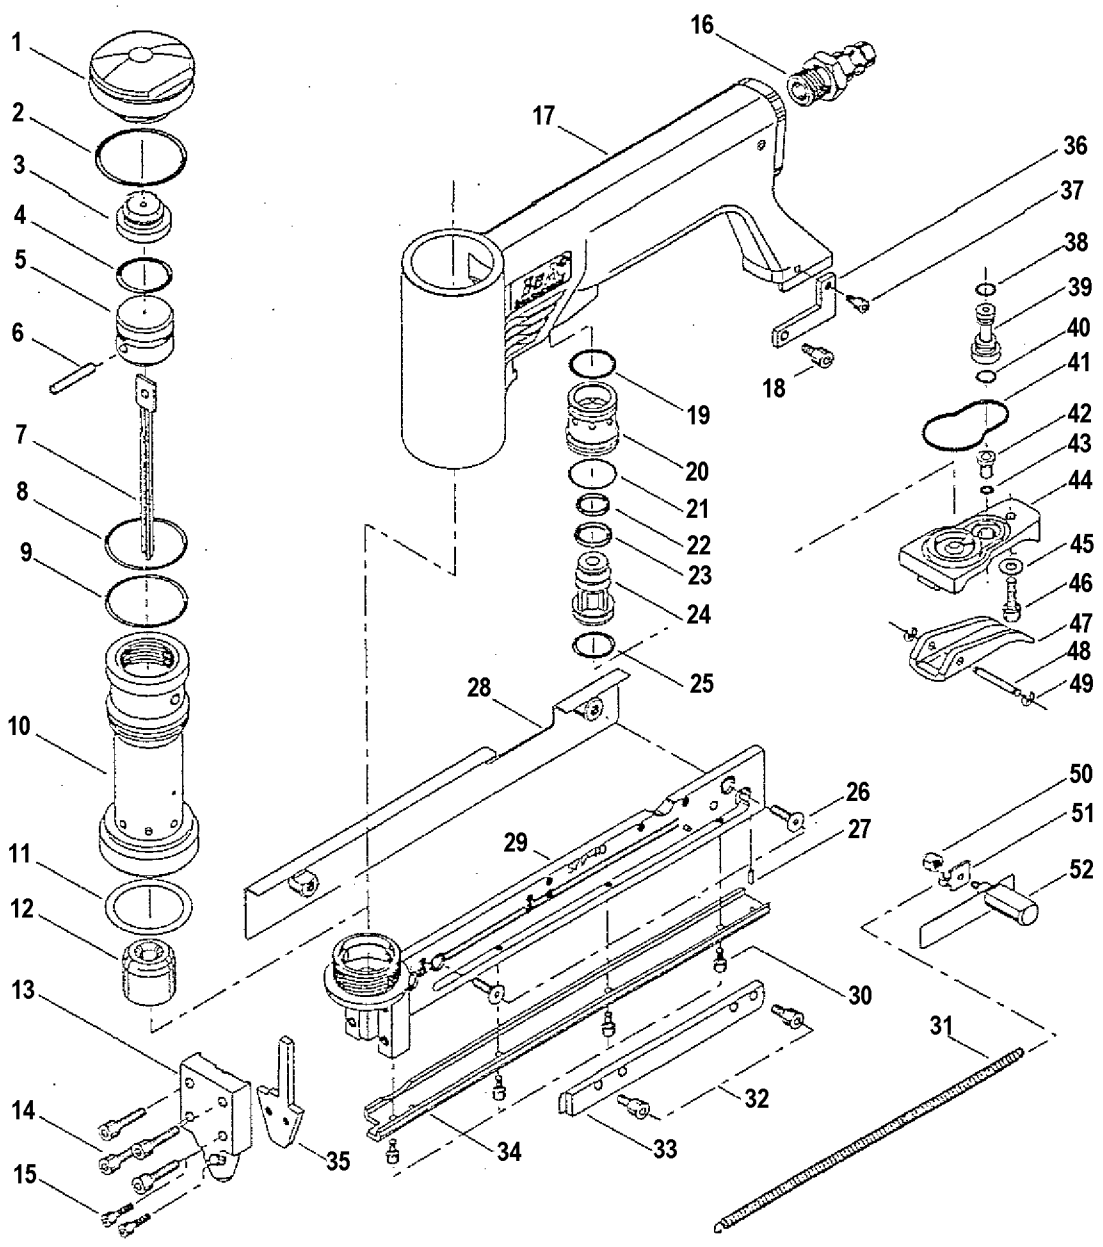

Typ  
Type  
Tipo

SK 218 - 411 ( Art.-Nr. 2141111000 Standardgerät / Basic model )  
S 717 - 410 ( Art.-Nr. 2141011000 Standardgerät / Basic model )

BA-T410

## Parts List for S 717-410 Type 0

Item Number	Part Number	Description	Qty Required
1	BA-2040010180	CAP	1
2	BA-601230	O-RING	1
3	000000-00	No Longer Available	1
4	BA-601150	O-RING	1
5	000000-00	No Longer Available	1
6	BA-610460	LOCK PIN	1
7	000000-00	No Longer Available	1
8	BA-600240	O-RING	1
9	BA-600240	O-RING	1
10	000000-00	No Longer Available	1
11	000000-00	No Longer Available	1
12	BA-2041001860	BUMPER	1
13	000000-00	No Longer Available	1
14	BA-753420	ALLEN BOLT FRONT NOS	4
15	BA-753220	ALLEN BOLT	2
16	000000-00	No Longer Available	1
17	BA-2040010022	HOUSING	1
18	BA-753360	ALLEN BOLT	1
19	000000-00	No Longer Available	1
20	BA-2040010451	VALVE CYLINDER	1
21	BA-600860	O-RING	1
22	BA-601570	O-RING	1
23	BA-601090	O-RING	1
24	000000-00	No Longer Available	1
25	BA-600140	O-RING	1
26	000000-00	No Longer Available	1
27	000000-00	No Longer Available	1

## Parts List for S 717-410 Type 0

Item Number	Part Number	Description	Qty Required
28	BA-2012701381	COVER	1
29	000000-00	No Longer Available	1
30	BA-753190	ALLEN BOLT	4
31	BA-2000087350	SPRING	1
32	BA-753380	ALLEN BOLT	2
33	000000-00	No Longer Available	1
34	BA-2012701100	NAIL GUIDE TRACK	1
35	BA-2012701100	NAIL GUIDE TRACK	1
36	BA-2041001880	ANGLE BRACKET	1
37	BA-753200	ALLEN BOLT	1
38	BA-600820	O-RING	1
39	000000-00	No Longer Available	1
40	BA-600820	O-RING	1
41	BA-601020	O-RING	1
42	BA-2040010480	PIN	1
43	BA-600050	O-RING	1
44	BA-2040010422	VALVE CAP	1
45	BA-631100	LOCK RING	1
46	BA-753410	ALLEN BOLT	1
47	BA-2040010431	TRIGGER	1
48	BA-2000020470	VALVE TRIGGER PIN	1
49	BA-620050	LOCK RING	2
50	BA-629210	LOCKING PAWL BOLT NU	1
51	BA-2000087330	HOOK PLATE	1
52	BA-2012701522	FEEDER BAR	1