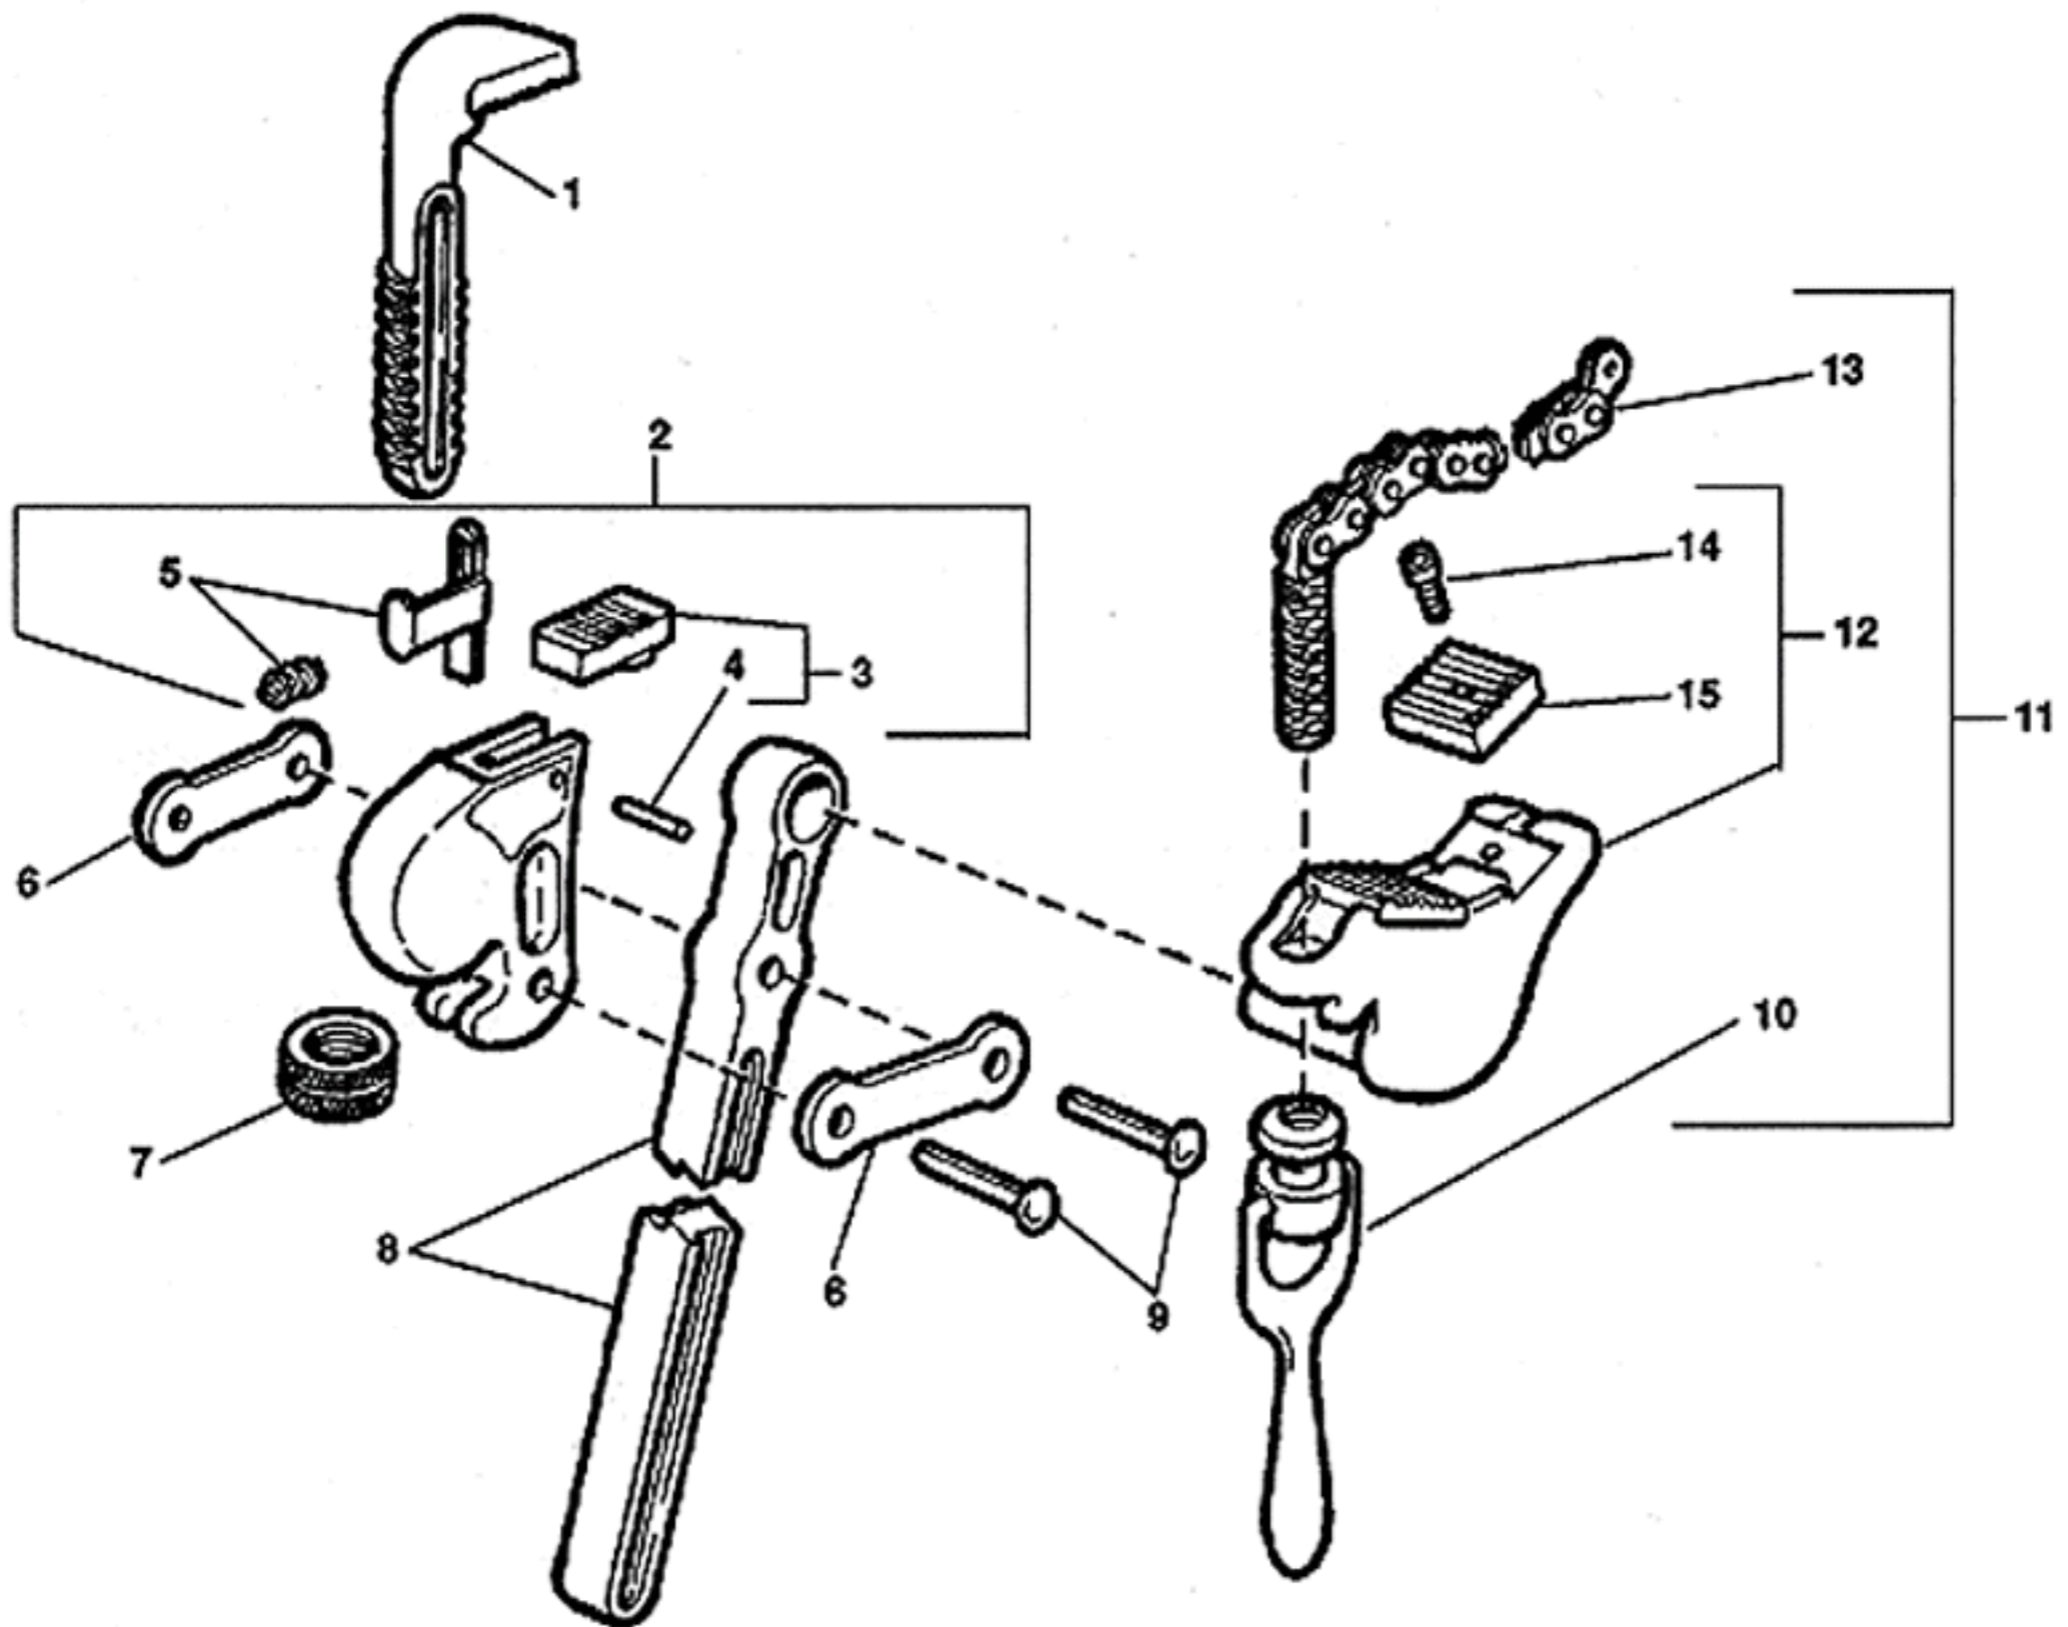

Ridgid S6A Compound Leverage Wrench Capacity: 6"

Key No.	Part Number	Details
1	31745	JAW, HOOK 48 WRENCH
2	32245	HEAD, S6A WRENCH
3	31750	JAW, HEEL W/PIN 48 WRENCH
4	31765	PIN, HEEL JAW 48 WRENCH
5	31755	SET OF SPRINGS COIL & FLA
6	32260	BAR, SIDE S6A/S8A
7	31760	NUT, 48 WRENCH
8	32250	HANDLE, WRENCH S6A/S8A
9	32220	RIVET, SIDE BAR S6A/8A WR
10	40765	HANDLE, W/SWIVEL NUT
11	32225	<i>not available online</i>
12	32230	TRUNNION, W/JAW S6A
13	32180	CHAIN, W/SCREW S4A/6A WRE
14	32275	PKG OF 5 SOC HD SCREWS
15	32240	SET OF JAWS