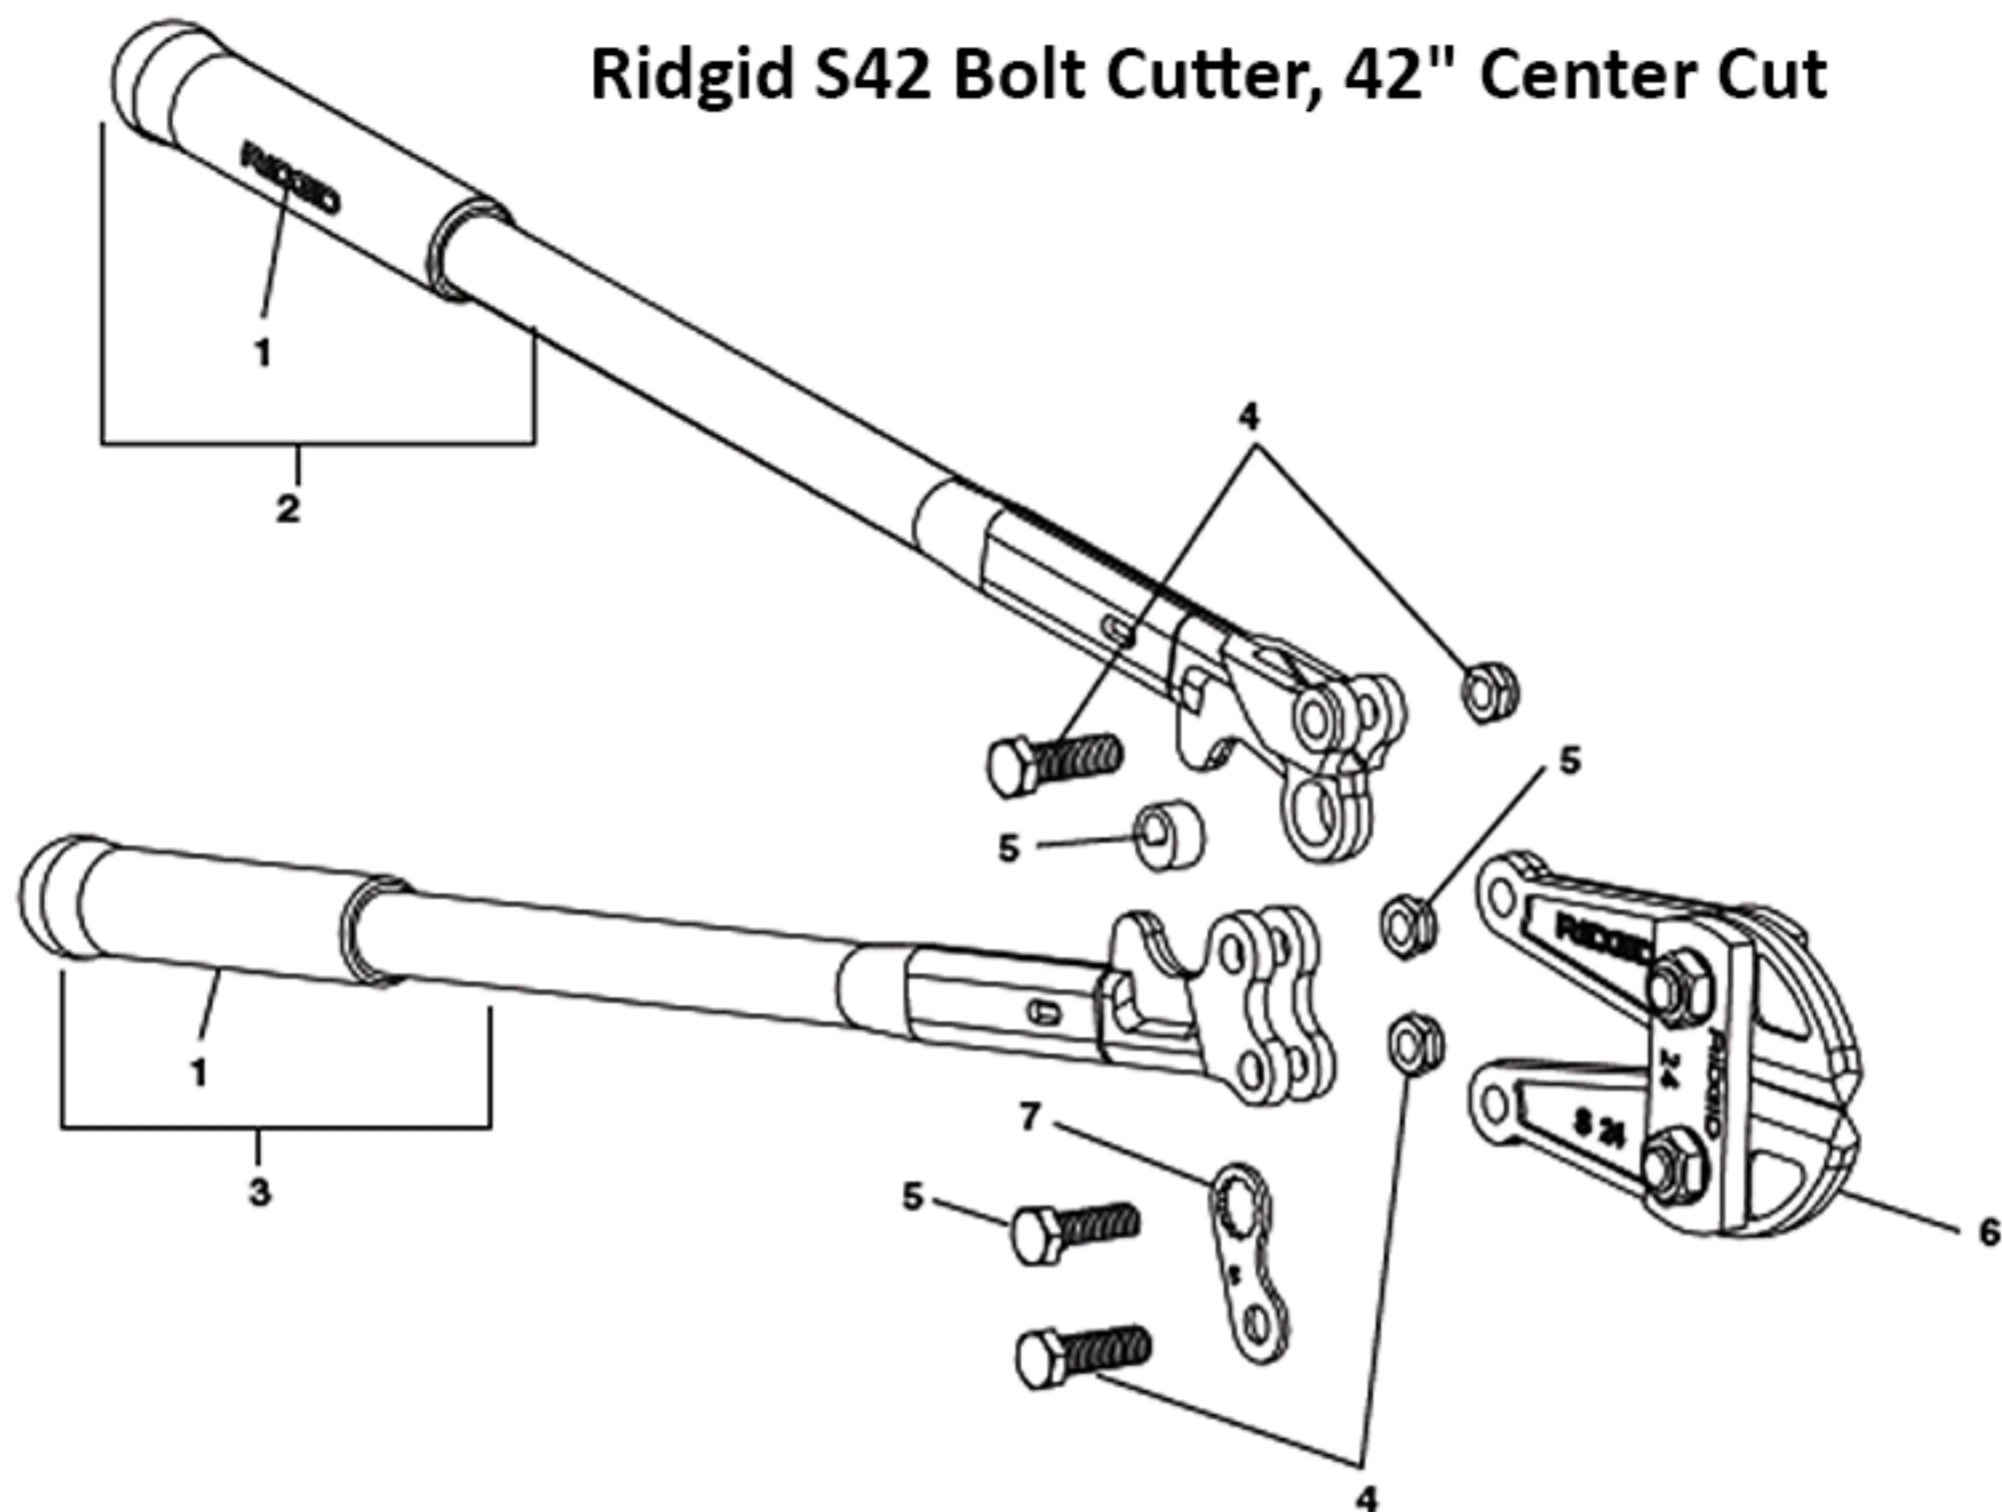

Ridgid S42 Bolt Cutter, 42" Center Cut

Key No.	Part Number	Details
1	18238	HANDGRIP
2	18268	HANDLE, S42 MALE
3	18298	HANDLE, S42 FEMALE
4	18328	BOLT, W/NUT S42
5	18358	BOLT, ADJ. W/NUT & CAM S4
6	18388	<i>not available online</i>
7	18418	PLATE, S42