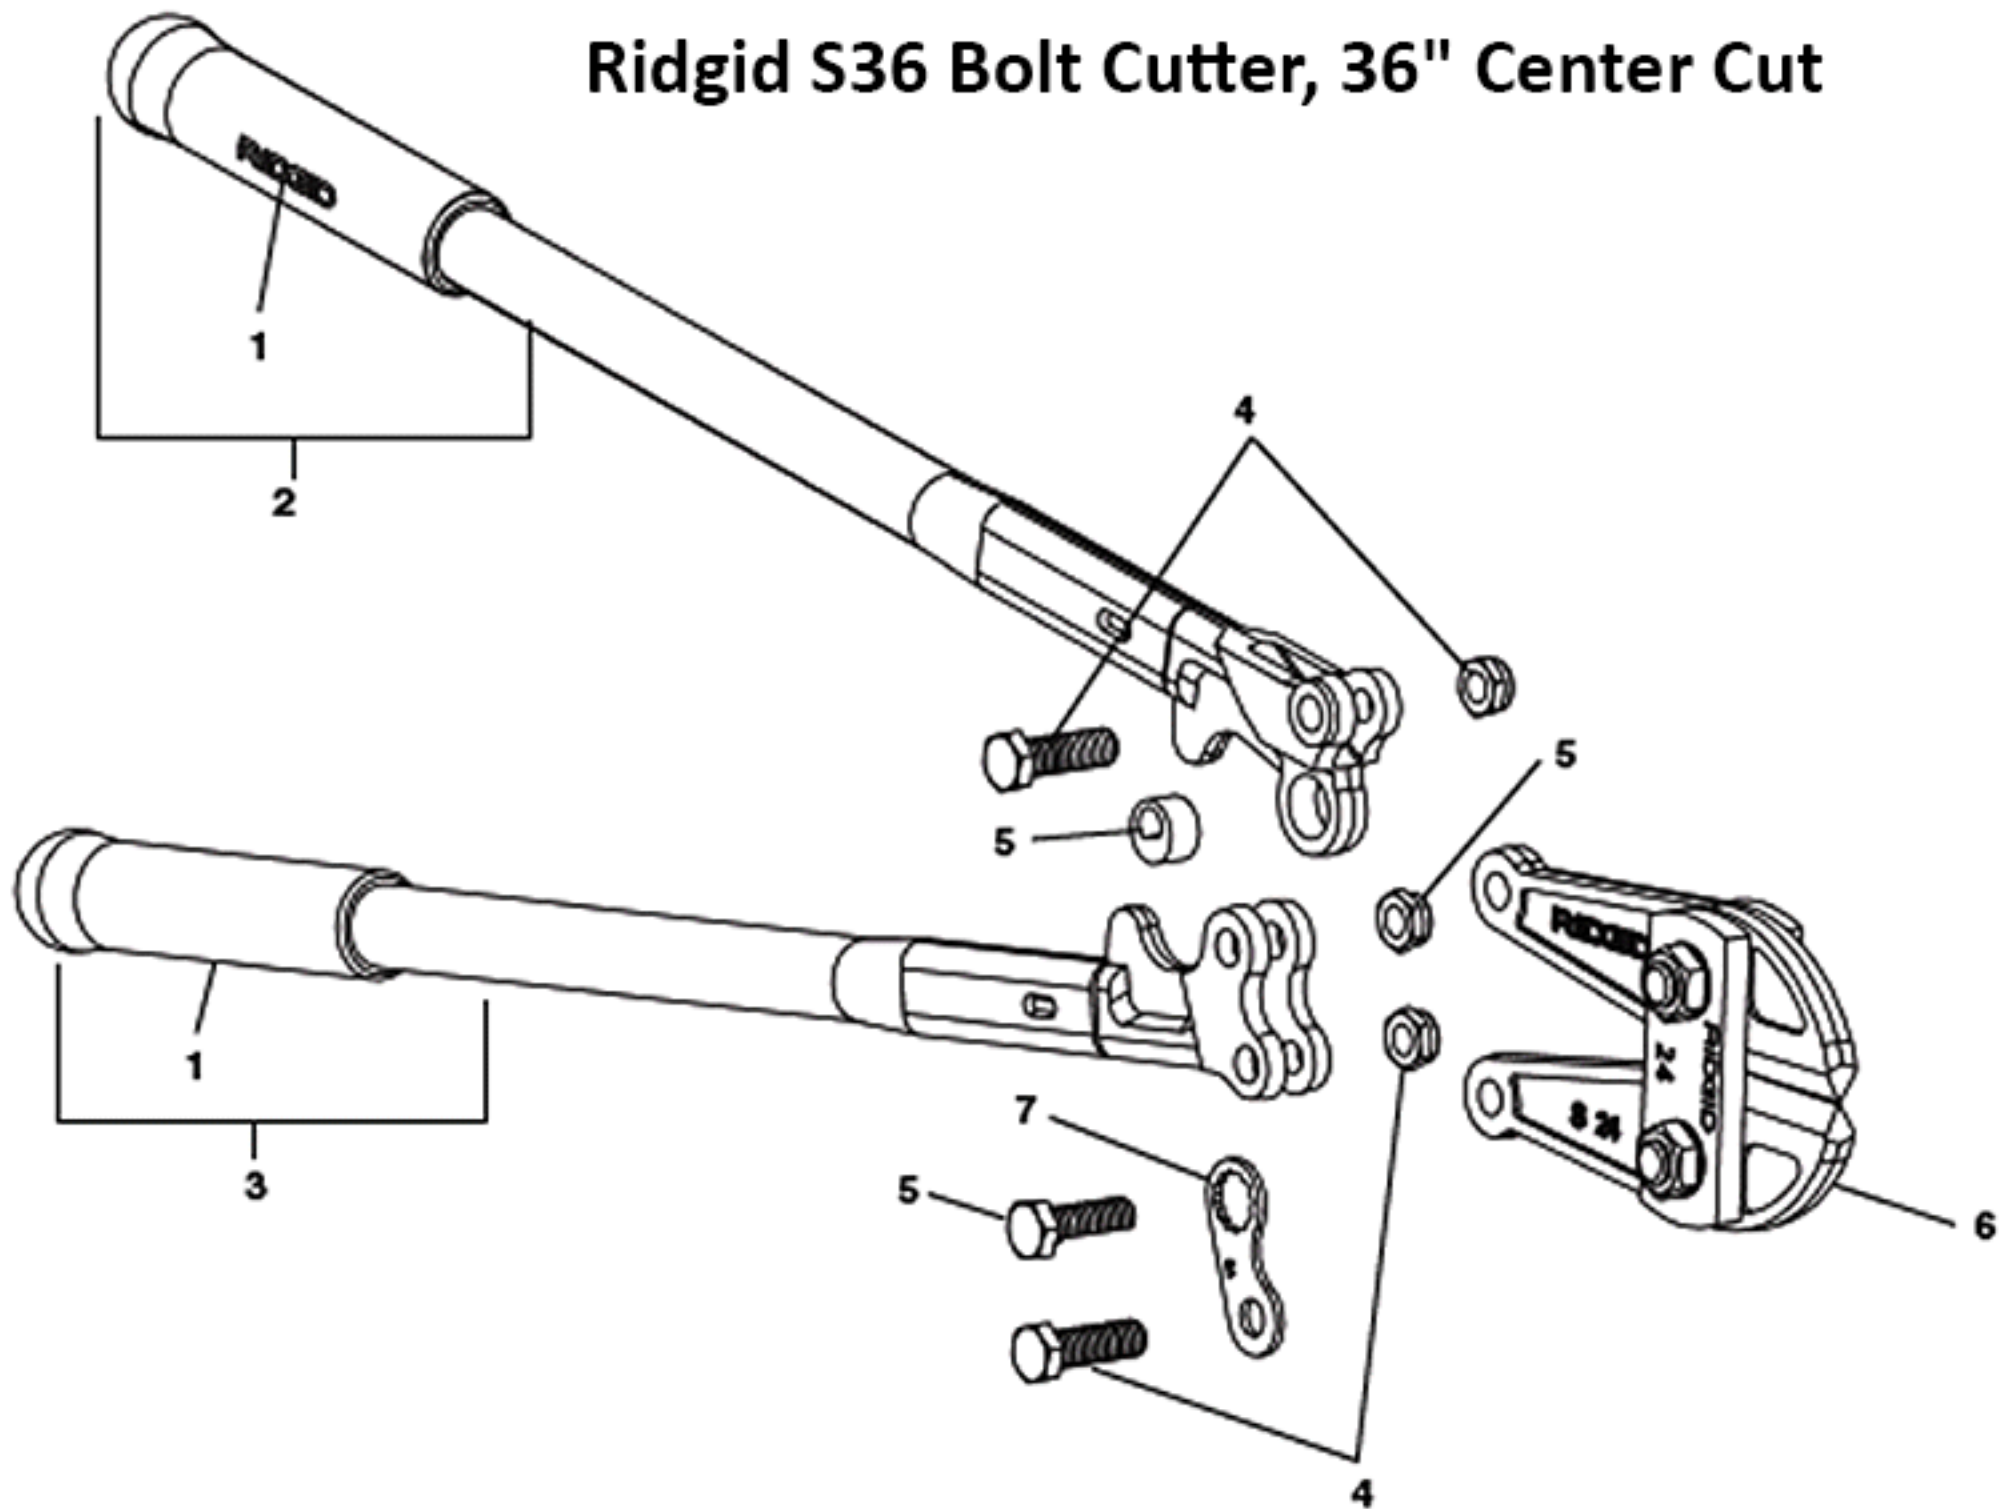

Ridgid S36 Bolt Cutter, 36" Center Cut

Key No.	Part Number	Details
1	18233	HANDGRIP
2	18263	HANDLE, S36 MALE
3	18293	HANDLE, S36 FEMALE
4	18323	BOLT, W/NUT S36
5	18353	BOLT, ADJ. W/NUT & CAM S3
6	18383	<i>not available online</i>
7	18413	PLATE, S36