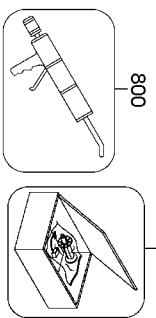

S325X-BF
PNEUMATIC STAPLER

Parts List for S32SX-BF Type 0

Item Number	Part Number	Description	Qty Required
1	100297	SCREW	1
2	S32030	WASHER- SPECIAL	1
3	S32032	COVER-EXHAUST	1
4	S32045	MUFFLER	1
5	100260	SCREW	7
6	S32186	WASHER- SPECIAL	5
7	T32010	CAP WITH INSERT	1
8	S32011	INSERT-M4	4
9	T32007	BUMPER- PISTON STOP	1
10	T32028	SPRING-HEAD VALVE	1
11	108572	O-RING-26MMX2MM	1
12	9R198720	HEAD VALVE	1
13	MRG035020	O-RING-1.378X.079	1
14	S32109	RING-PISTON	1
15	105541	ASS'Y-DRIVER/PISTON	1
16	T32031	SEAL-CYLINDER SLEEVE	1
17	S32208	SLEEVE-CYLINDER	1
18	RG161210	O-RING-1.612X.103 NB	1
19	T32080	CHECK SEAL	1
20	100353	O-RING-1.301X.070	1
21	102882	BUMPER	1
22	S32187	PLATE- FRAME	1
23	S32001	WASHER- URETHANE ORA	1
24	S32018	GUIDE-DRIVER	1
25	T32046	GASKET-FRAME/CAP	1
26	T32008A	FRAME	1
31	S32141	GASKET- END CAP	1

Parts List for S32SX-BF Type 0

Item Number	Part Number	Description	Qty Required
32	S32140	CAP-END	1
33	S32017A	ASSEMBLY-NUT PLATE	1
34	106832	CASTING-STAPLE NOSE	1
35	S32182	COVER-NOSE	1
36	S32184	SPACER	2
37	100258	SCREW	2
66	TVA5	TRIGGER VLV KIT	1
67	86459	O-RING	1
68	851554	O-RING-.703X.103	1
72	100817	O-RING-1.299X.103	1
73	S32211	RING-CYLINDER SLEEVE	1
74	105235	SCREW-SHCS M4X25	2
800	100653	LUBE (2CC)	1
800	100679	LUBE (1LB.CAN)	1
876	ORK10	REPAIR KIT	1
876	RBK14	BT35/50 S32/PC5000 K	1