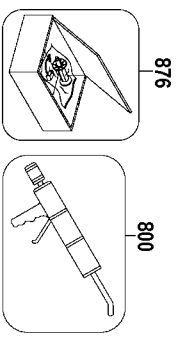

**S3297-LHF-2**  
 PNEUMATIC STAPLER  
 AGRAFUSE PNEUMATIQUE  
 ENGRAPADORA NEUMÁTICA

IP-1090-1-REV D  
 USE WITH PARTS LIST IP-1090-2 AND OPERATION & MAINTENANCE MANUALS 103693 and 103445.

## Parts List for S3297-LHF-2 Type 0

Item Number	Part Number	Description	Qty Required
1	100297	SCREW	1
2	S32030	WASHER- SPECIAL	1
3	S32032	COVER-EXHAUST	1
4	S32045	MUFFLER	1
5	100260	SCREW	1
6	S32186	WASHER- SPECIAL	1
7	T32010	CAP WITH INSERT	1
8	S32011	INSERT-M4	1
9	T32007	BUMPER- PISTON STOP	1
10	T32028	SPRING-HEAD VALVE	1
11	108572	O-RING-26MMX2MM	1
12	9R198720	HEAD VALVE	1
13	MRG035020	O-RING-1.378X.079	1
14	S32109	RING-PISTON	1
15	S32085A	ASSEMBLY-DRIVER/PIST	1
16	T32031	SEAL-CYLINDER SLEEVE	1
17	S32208	SLEEVE-CYLINDER	1
18	RG161210	O-RING-1.612X.103 NB	1
19	T32080	CHECK SEAL	1
20	100353	O-RING-1.301X.070	1
21	105228	BUMPER	1
22	S32187	PLATE- FRAME	1
23	S32001	WASHER- URETHANE ORA	1
24	S32089	GUIDE-DRIVER	1
25	T32046	GASKET-FRAME/CAP	1
26	T32008A	FRAME	1
27	000000-00	No Longer Available	1

## Parts List for S3297-LHF-2 Type 0

Item Number	Part Number	Description	Qty Required
28	000000-00	No Longer Available	1
29	100298	PIN-SPIRAL M3X30	1
30	102549	PIN-SPECIAL SPIROL M	1
31	S32141	GASKET- END CAP	1
32	S32140	CAP-END	1
33	S32017A	ASSEMBLY-NUT PLATE	1
34	000000-00	No Longer Available	1
35	117371	PLATE-NOSE	1
36	117347	GUIDE-FRONT	1
37	100261	SCREW	1
38	MSC4070-10	SCREW-SHCS-M4X0.70X1	1
39	MHE4070-100	ELASTIC STOP NUT-M4	1
40	000000-00	No Longer Available	1
41	000000-00	No Longer Available	1
42	117377	FOOT-ADJUSTABLE	1
43	110071	PIN-SPRING-M2X10MM	1
44	100364	SCREW	1
45	S32066	PIN-SPECIAL	1
46	S32072	PLATE-SPRING	1
47	S32009	LATCH MAGAZINE	1
48	T27160	SPRING-COMPRESSION	1
49	S32024	SPRING-COMPRESSION	1
50	S32025	HANDLE-LATCH	1
51	S32077	MAGAZINE	1
52	S32097	PUSHER	1
53	S32177	STOP-CORE	1
54	MSC4070-8	SCREW-SHCS-M4X0.70X8	1