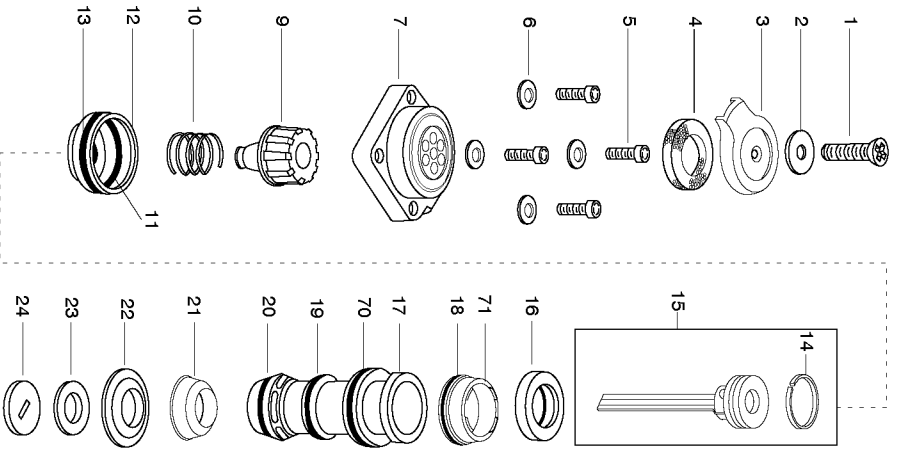

**S3297-LHF-2**  
 PNEUMATIC STAPLER  
 AGRAFUSE PNEUMATIQUE  
 ENGRAPADORA NEUMÁTICA

IP-1090-1-REV D  
 USE WITH PARTS LIST IP-1090-2 AND OPERATION & MAINTENANCE MANUALS 103693 and 103445.

## Parts List for S3297-LHF-2 Type 0

Item Number	Part Number	Description	Qty Required
1	100297	SCREW	1
2	S32030	WASHER- SPECIAL	1
3	S32032	COVER-EXHAUST	1
4	S32045	MUFFLER	1
5	100260	SCREW	1
6	S32186	WASHER- SPECIAL	1
7	T32010	CAP WITH INSERT	1
8	S32011	INSERT-M4	1
9	T32007	BUMPER- PISTON STOP	1
10	T32028	SPRING-HEAD VALVE	1
11	108572	O-RING-26MMX2MM	1
12	9R198720	HEAD VALVE	1
13	MRG035020	O-RING-1.378X.079	1
14	S32109	RING-PISTON	1
15	S32085A	ASSEMBLY-DRIVER/PIST	1
16	T32031	SEAL-CYLINDER SLEEVE	1
17	S32208	SLEEVE-CYLINDER	1
18	RG161210	O-RING-1.612X.103 NB	1
19	T32080	CHECK SEAL	1
20	100353	O-RING-1.301X.070	1
21	105228	BUMPER	1
22	S32187	PLATE- FRAME	1
23	S32001	WASHER- URETHANE ORA	1
24	S32089	GUIDE-DRIVER	1
25	T32046	GASKET-FRAME/CAP	1
26	T32008A	FRAME	1
27	000000-00	No Longer Available	1

## Parts List for S3297-LHF-2 Type 0

Item Number	Part Number	Description	Qty Required
28	000000-00	No Longer Available	1
29	100298	PIN-SPIRAL M3X30	1
30	102549	PIN-SPECIAL SPIROL M	1
31	S32141	GASKET- END CAP	1
32	S32140	CAP-END	1
33	S32017A	ASSEMBLY-NUT PLATE	1
34	000000-00	No Longer Available	1
35	117371	PLATE-NOSE	1
36	117347	GUIDE-FRONT	1
37	100261	SCREW	1
38	MSC4070-10	SCREW-SHCS-M4X0.70X1	1
39	MHE4070-100	ELASTIC STOP NUT-M4	1
40	000000-00	No Longer Available	1
41	000000-00	No Longer Available	1
42	117377	FOOT-ADJUSTABLE	1
43	110071	PIN-SPRING-M2X10MM	1
44	100364	SCREW	1
45	S32066	PIN-SPECIAL	1
46	S32072	PLATE-SPRING	1
47	S32009	LATCH MAGAZINE	1
48	T27160	SPRING-COMPRESSION	1
49	S32024	SPRING-COMPRESSION	1
50	S32025	HANDLE-LATCH	1
51	S32077	MAGAZINE	1
52	S32097	PUSHER	1
53	S32177	STOP-CORE	1
54	MSC4070-8	SCREW-SHCS-M4X0.70X8	1