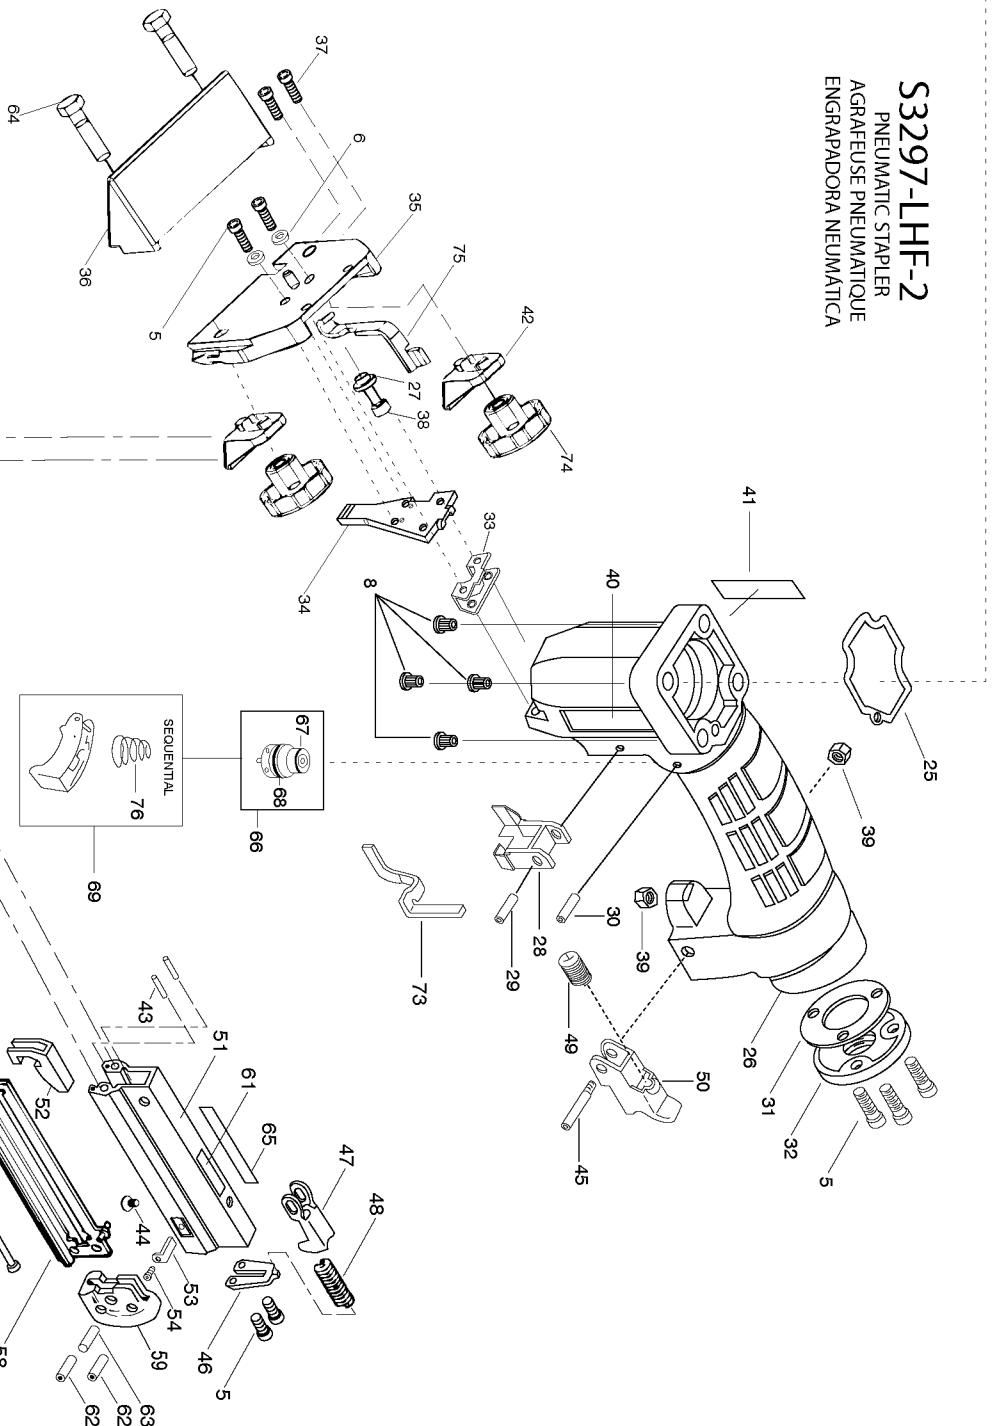

S3297-LHF-2
PNEUMATIC STAPLER
AGRAFUSE PNEUMATIQUE
ENGRAPADORA NEUMÁTICA

IP-1090-1-REV D
USE WITH PARTS LIST IP-1090-2 AND OPERATION & MAINTENANCE MANUALS 103693 and 103445.

Parts List for S3297-LHF-2 Type 0

Item Number	Part Number	Description	Qty Required
1	100297	SCREW	1
2	S32030	WASHER- SPECIAL	1
3	S32032	COVER-EXHAUST	1
4	S32045	MUFFLER	1
5	100260	SCREW	1
6	S32186	WASHER- SPECIAL	1
7	T32010	CAP WITH INSERT	1
8	S32011	INSERT-M4	1
9	T32007	BUMPER- PISTON STOP	1
10	T32028	SPRING-HEAD VALVE	1
11	108572	O-RING-26MMX2MM	1
12	9R198720	HEAD VALVE	1
13	MRG035020	O-RING-1.378X.079	1
14	S32109	RING-PISTON	1
15	S32085A	ASSEMBLY-DRIVER/PIST	1
16	T32031	SEAL-CYLINDER SLEEVE	1
17	S32208	SLEEVE-CYLINDER	1
18	RG161210	O-RING-1.612X.103 NB	1
19	T32080	CHECK SEAL	1
20	100353	O-RING-1.301X.070	1
21	105228	BUMPER	1
22	S32187	PLATE- FRAME	1
23	S32001	WASHER- URETHANE ORA	1
24	S32089	GUIDE-DRIVER	1
25	T32046	GASKET-FRAME/CAP	1
26	T32008A	FRAME	1
27	000000-00	No Longer Available	1