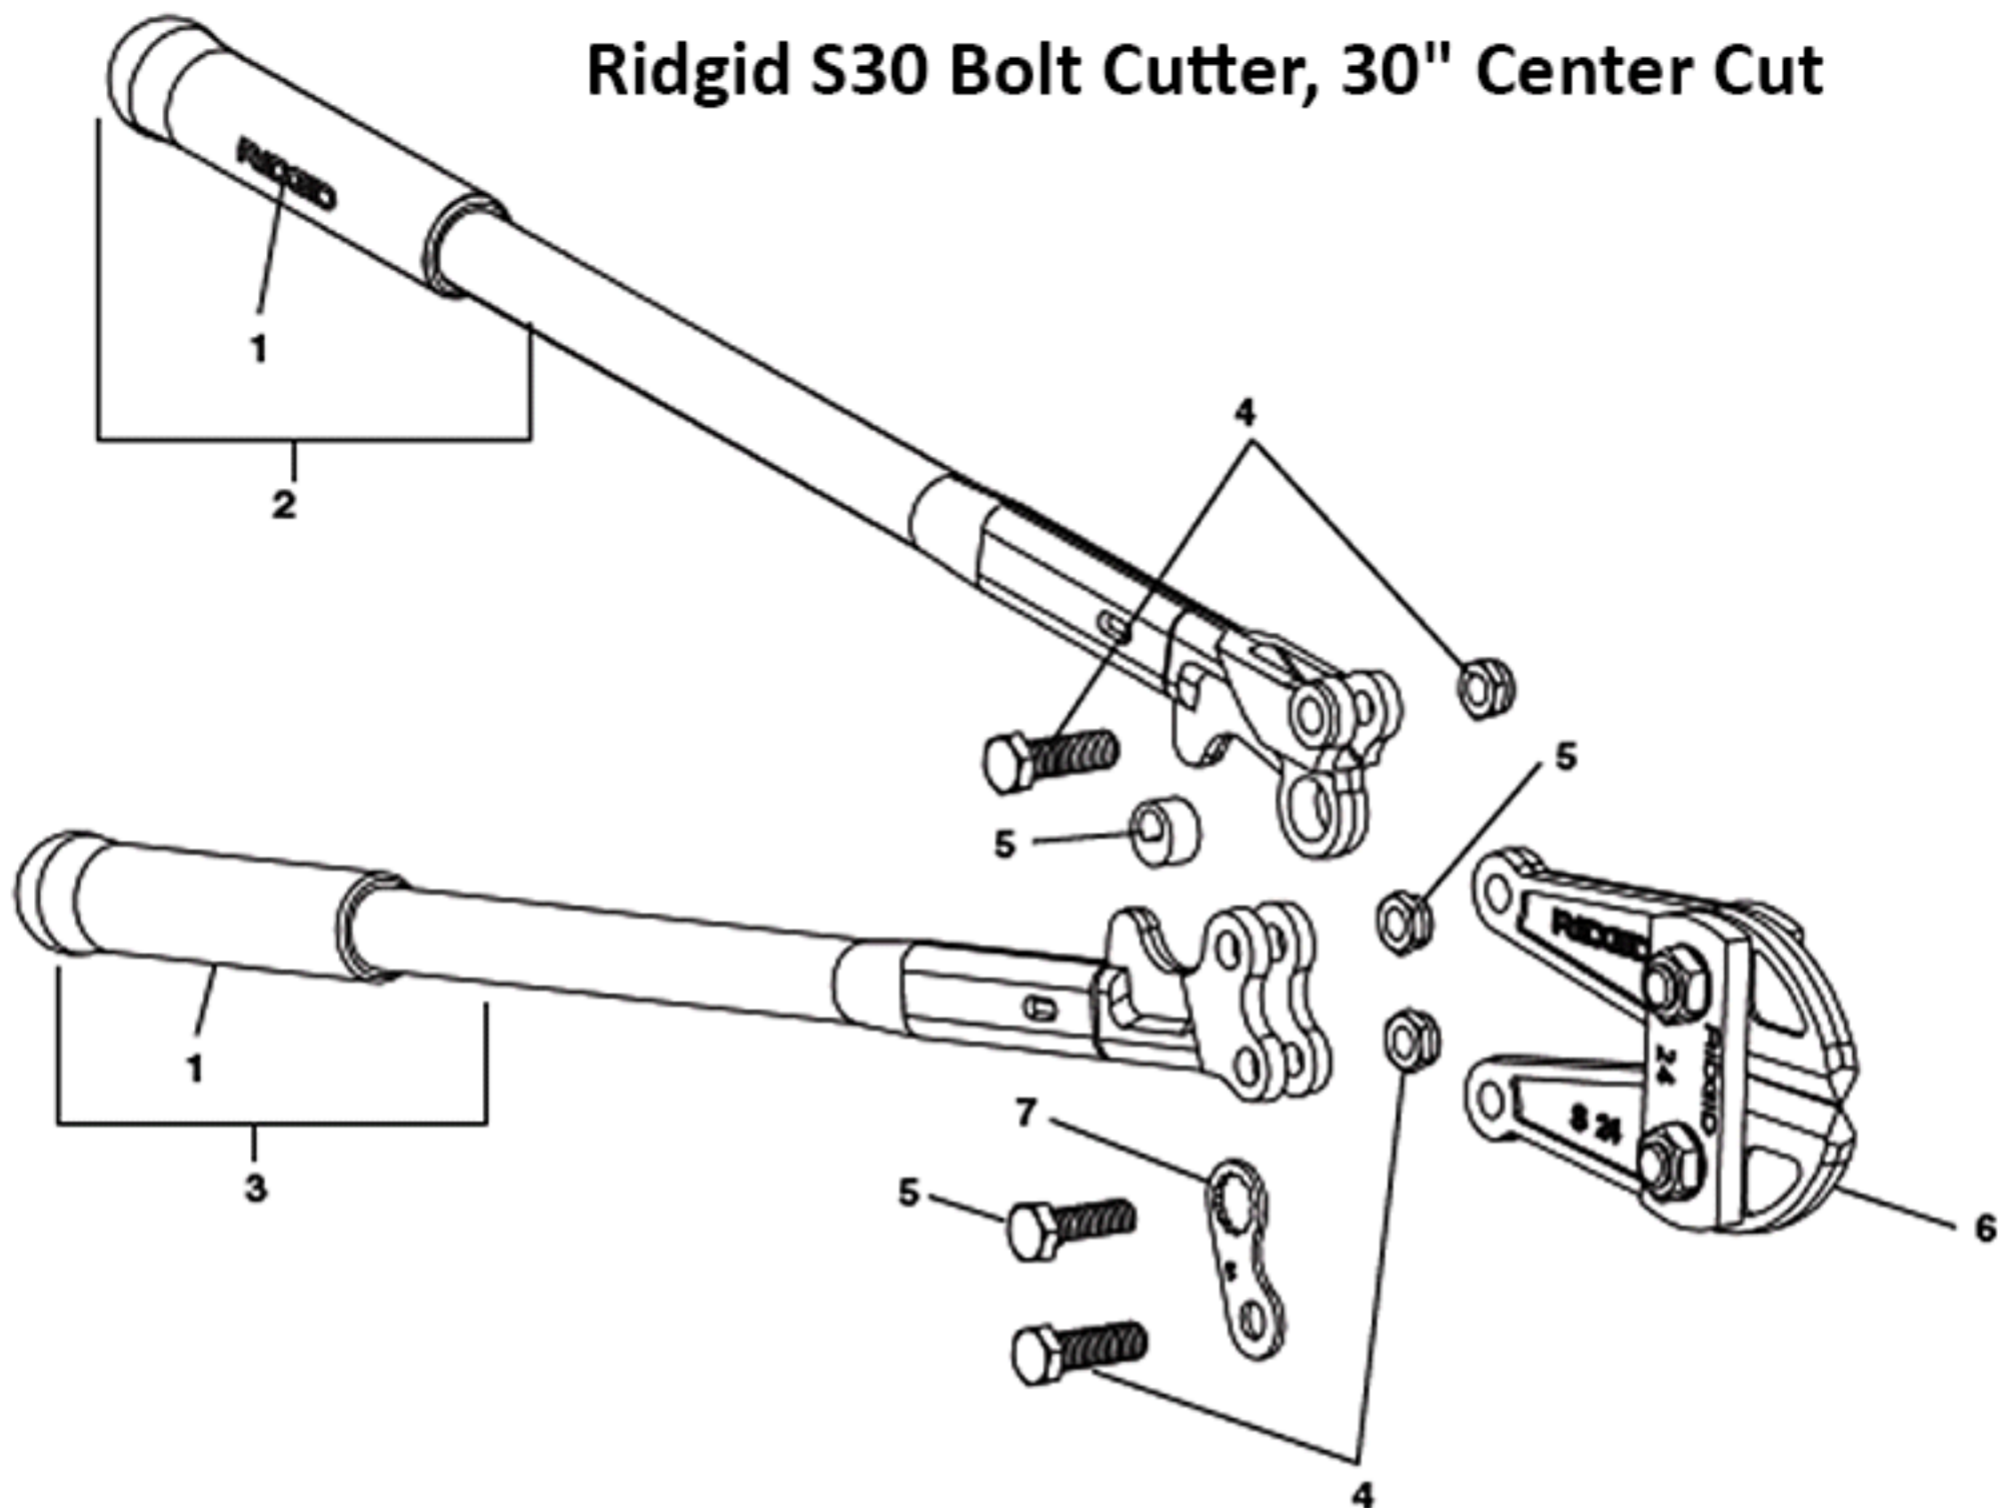

Ridgid S30 Bolt Cutter, 30" Center Cut

Key No.	Part Number	Details
1	18228	HANDGRIP
2	18258	HANDLE, S30 MALE
3	18288	HANDLE, S30 FEMALE
4	18318	BOLT, W/NUT S30
5	18348	BOLT, ADJ. W/NUT & CAM S3
6	18378	<i>not available online</i>
7	18408	PLATE, S30