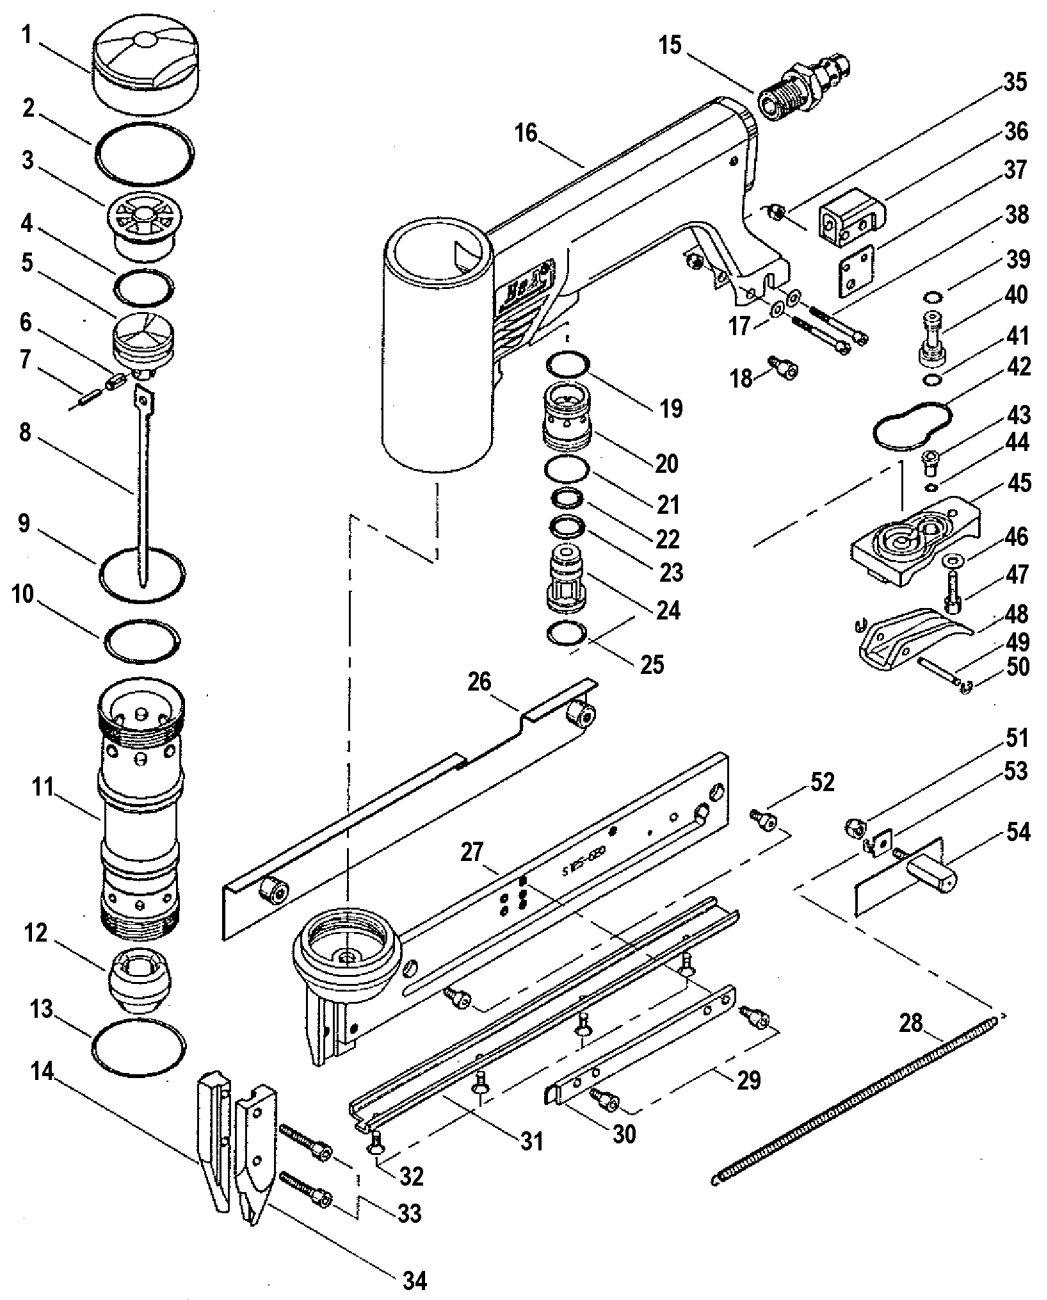

Typ
Type
Tipo

S 125-520

(Art.-Nr. 2252011000 Standardgerät/Basic model)

BA-T320

Parts List for S 125-520 Type 0

Item Number	Part Number	Description	Qty Required
1	000000-00	No Longer Available	1
2	BA-601270	O-RING	1
3	BA-2050010150	DAMPER	1
4	BA-601170	O-RING	1
5	000000-00	No Longer Available	1
6	BA-616530	PIN	1
7	BA-610180	PIN	1
8	BA-2052001820	DRIVER	1
9	BA-600260	O-RING	1
10	BA-601200	O-RING	1
11	000000-00	No Longer Available	1
12	BA-2050001860	BUMPER	1
13	BA-600280	O-RING	1
14	BA-2011001190	FRONT NOSE	1
15	000000-00	No Longer Available	1
16	000000-00	No Longer Available	1
17	000000-00	No Longer Available	1
18	BA-753360	ALLEN BOLT	1
19	000000-00	No Longer Available	1
20	BA-2040010451	VALVE CYLINDER	1
21	BA-600860	O-RING	1
22	BA-601570	O-RING	1
23	BA-601090	O-RING	1
24	BA-2040010460	VALVE SHAFT	1
25	BA-600140	O-RING	1
26	000000-00	No Longer Available	1
27	000000-00	No Longer Available	1

Parts List for S 125-520 Type 0

Item Number	Part Number	Description	Qty Required
28	BA-2000087350	SPRING	1
29	BA-753360	ALLEN BOLT	2
30	000000-00	No Longer Available	1
31	000000-00	No Longer Available	1
32	BA-789270	ALLEN BOLT	4
33	BA-753440	ALLEN BOLT	2
34	000000-00	No Longer Available	1
35	BA-629210	LOCKING PAWL BOLT NU	1
36	000000-00	No Longer Available	1
37	000000-00	No Longer Available	1
38	000000-00	No Longer Available	1
39	BA-600820	O-RING	1
40	000000-00	No Longer Available	1
41	BA-600820	O-RING	1
42	BA-601020	O-RING	1
43	BA-2040010480	PIN	1
44	BA-600050	O-RING	1
45	BA-2040010422	VALVE CAP	1
46	BA-631100	LOCK RING	1
47	BA-753410	ALLEN BOLT	1
48	BA-2040010431	TRIGGER	1
49	BA-2000020470	VALVE TRIGGER PIN	1
50	BA-620050	LOCK RING	2
51	BA-629210	LOCKING PAWL BOLT NU	1
52	000000-00	No Longer Available	2
53	BA-2000087330	HOOK PLATE	1
54	000000-00	No Longer Available	1