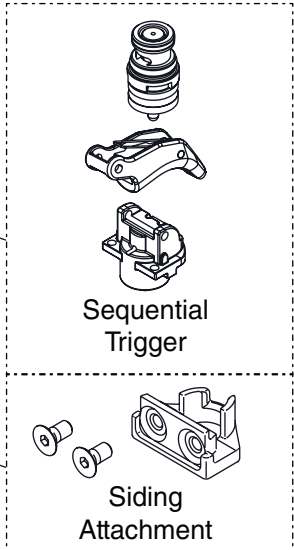

= Contents of YK0865 Repair Kit