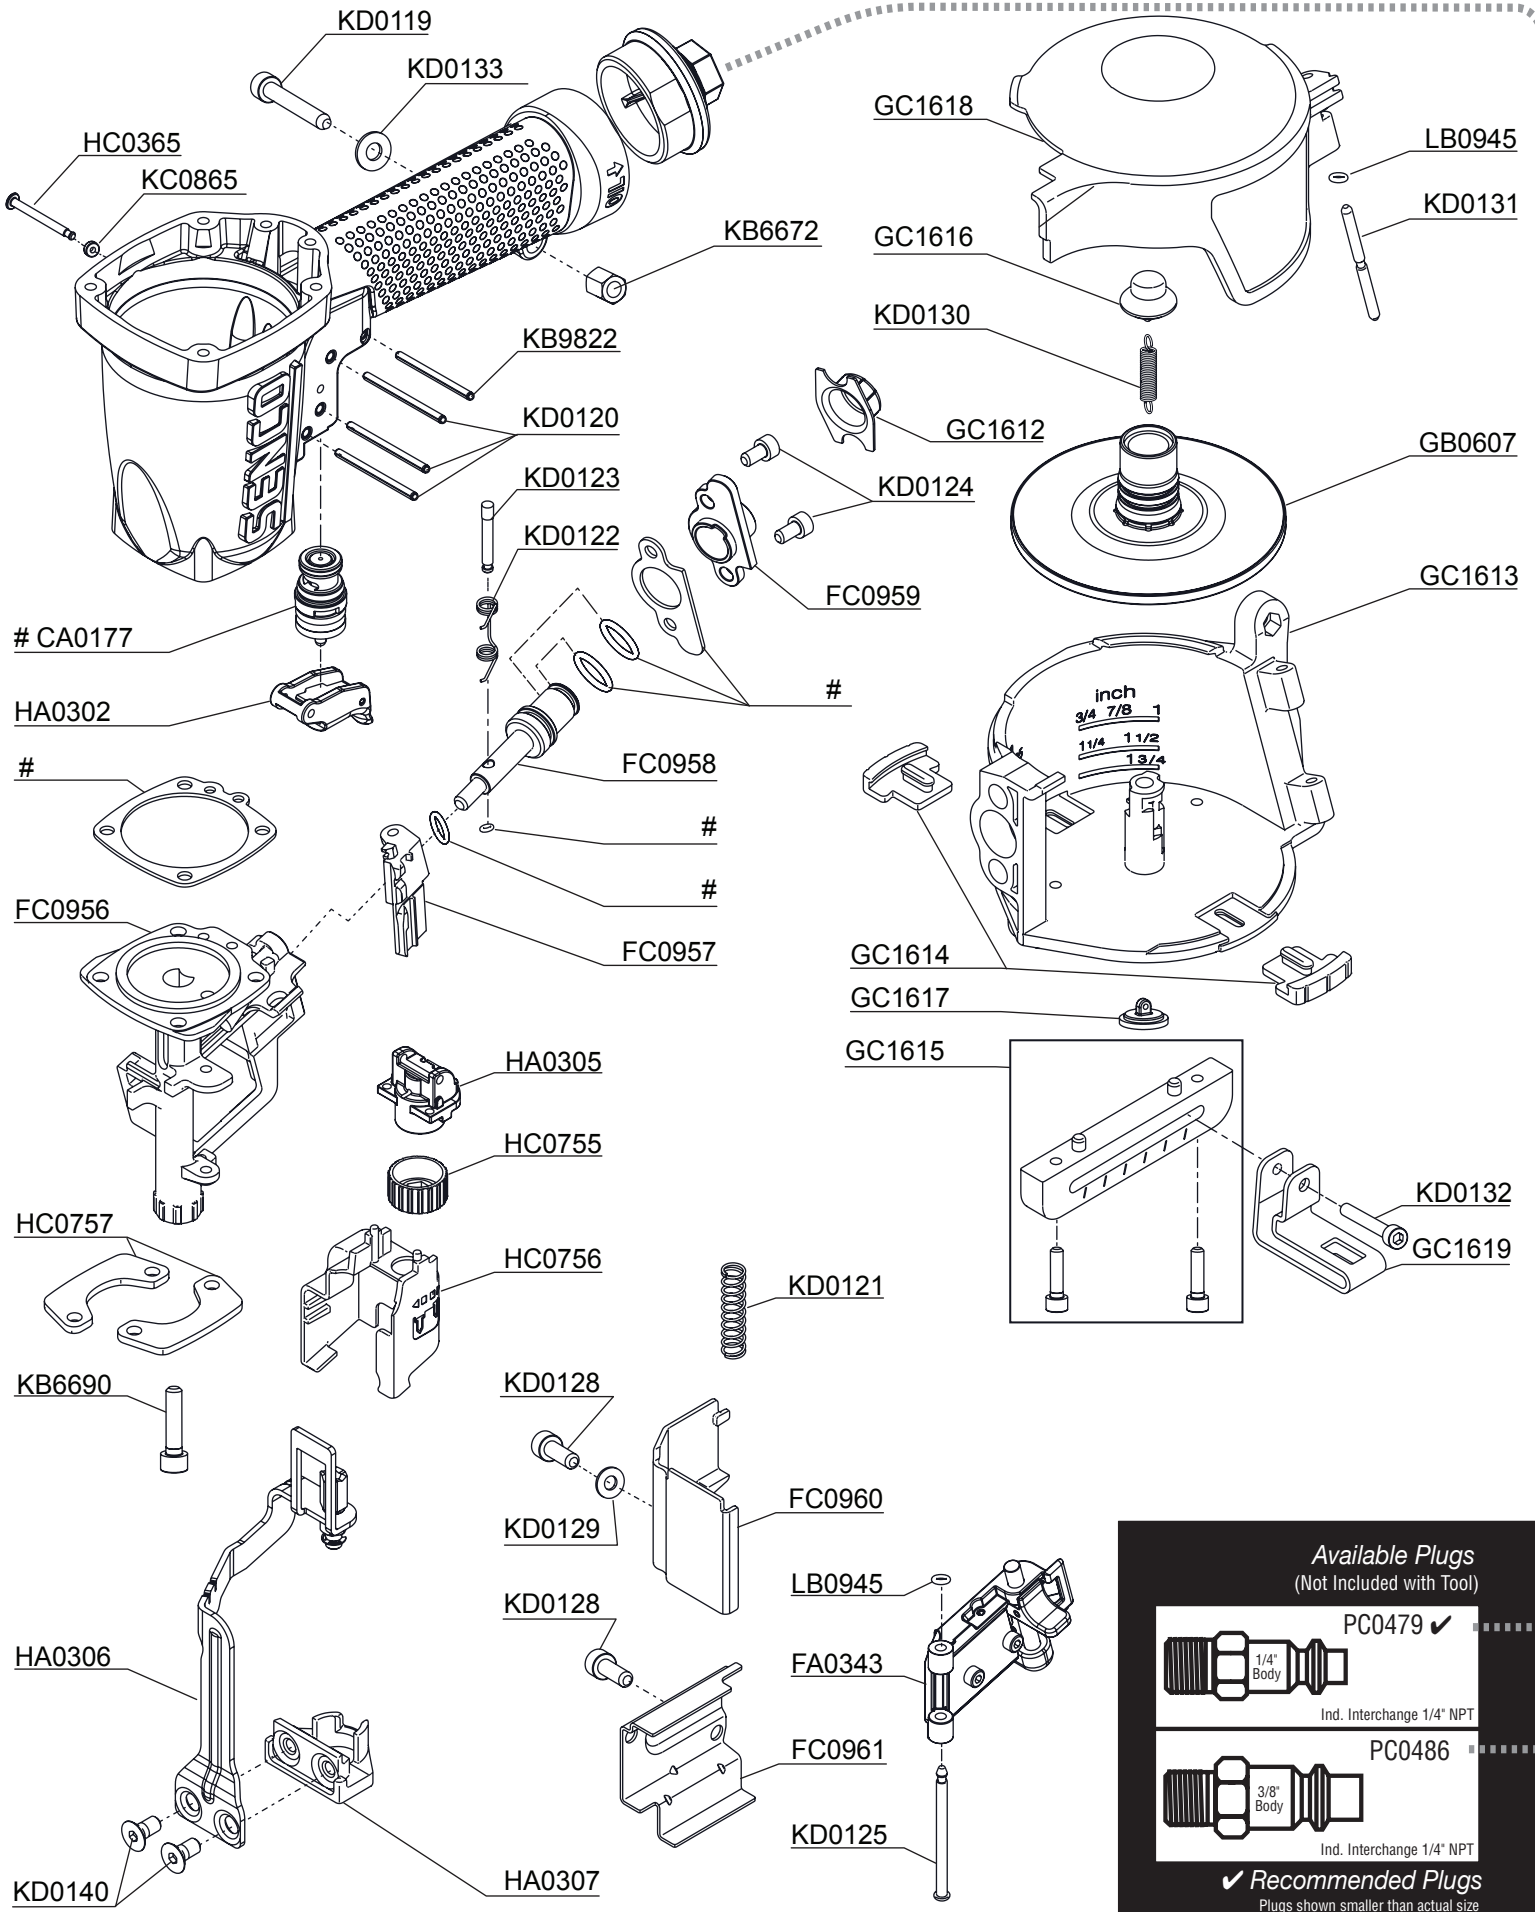

Coil Roofing Nailer

RoofPro 445XP

Available Plugs
(Not Included with Tool)

PC0479 ✓
1/4" Body
Ind. Interchange 1/4" NPT

PC0486
3/8" Body
Ind. Interchange 1/4" NPT

✓ **Recommended Plugs**
Plugs shown smaller than actual size