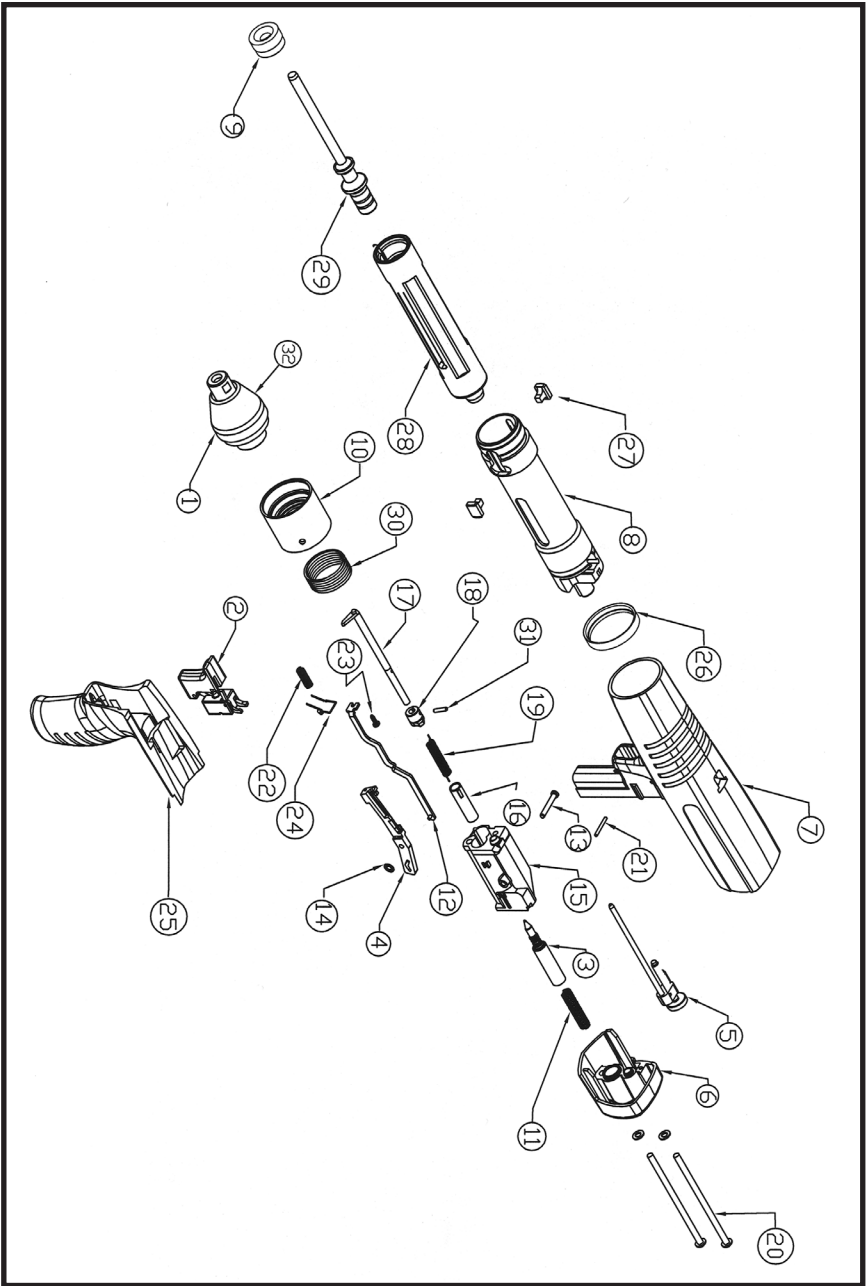

# ROCKET PARTS SCHEMATIC

## PARTS LIST

### RAMSET ROCKET TOOL PARTS LIST

KEY	PART NO.	DESCRIPTION	QTY
1	A1049A	MUZZLE BUSHING ASSEMBLY	1
2	A1000-11	TRIGGER ASSEMBLY	1
3	A1001-1	FIRING PIN ASSEMBLY	1
4	A1001-2	ADVANCE LEVER ASSEMBLY	1
5	A1001-3	POWER ADJUSTMENT ASSEMBLY	1
6	A1029	END CAP	1
7	A1001-5	HOUSING ASSEMBLY	1
8	A1000-6	RECEIVER ASSEMBLY	1
9	A1130A	BUFFER ASSEMBLY	1
10	A1008	RETENTION COLLAR	1
11	A1067	FIRING PIN SPRING	1
12	A1063	ADVANCE LINK ASSEMBLY	1
13	A1068	ADVANCE LEVER ASSEMBLY PIN	1
14	A1045	ADVANCE LEVER ASSEMBLY RETENTION NUT	1
15	A1094	MECHANISM HOUSING	1
16	A1095	MECHANISM HOUSING PLUG	1
17	A1089	COCKING ROD	1
18	A1088	ROTARY SEAR	1
19	A1069	COCKING ROD SPRING	1
20	A1100	END CAP SCREW/WASHER PACKAGE	2
21	A1060	TRIGGER MECHANISM PIN	1
22	A1074	TRIGGER SPRING	1
23	A1061	PLASTITE SCREW, TRIGGER	1
24	A1075	TRIGGER SEAR SPRING	1
25	A1046	HANDLE	1
26	A1005	PAWL HOUSING	1
27	316540	PAWL, (pkg of 2)	2
28	A1006	BARREL	1
29	A1010	PISTON	1
30	A1009	RETURN SPRING	1
31	A1071	ROLL PIN	1
32	A1101	SHROUD	1
-	53104	SPALL GUARD (NOT SHOWN)	1
-	100020	POWER PISTON (ACCESSORY)	1