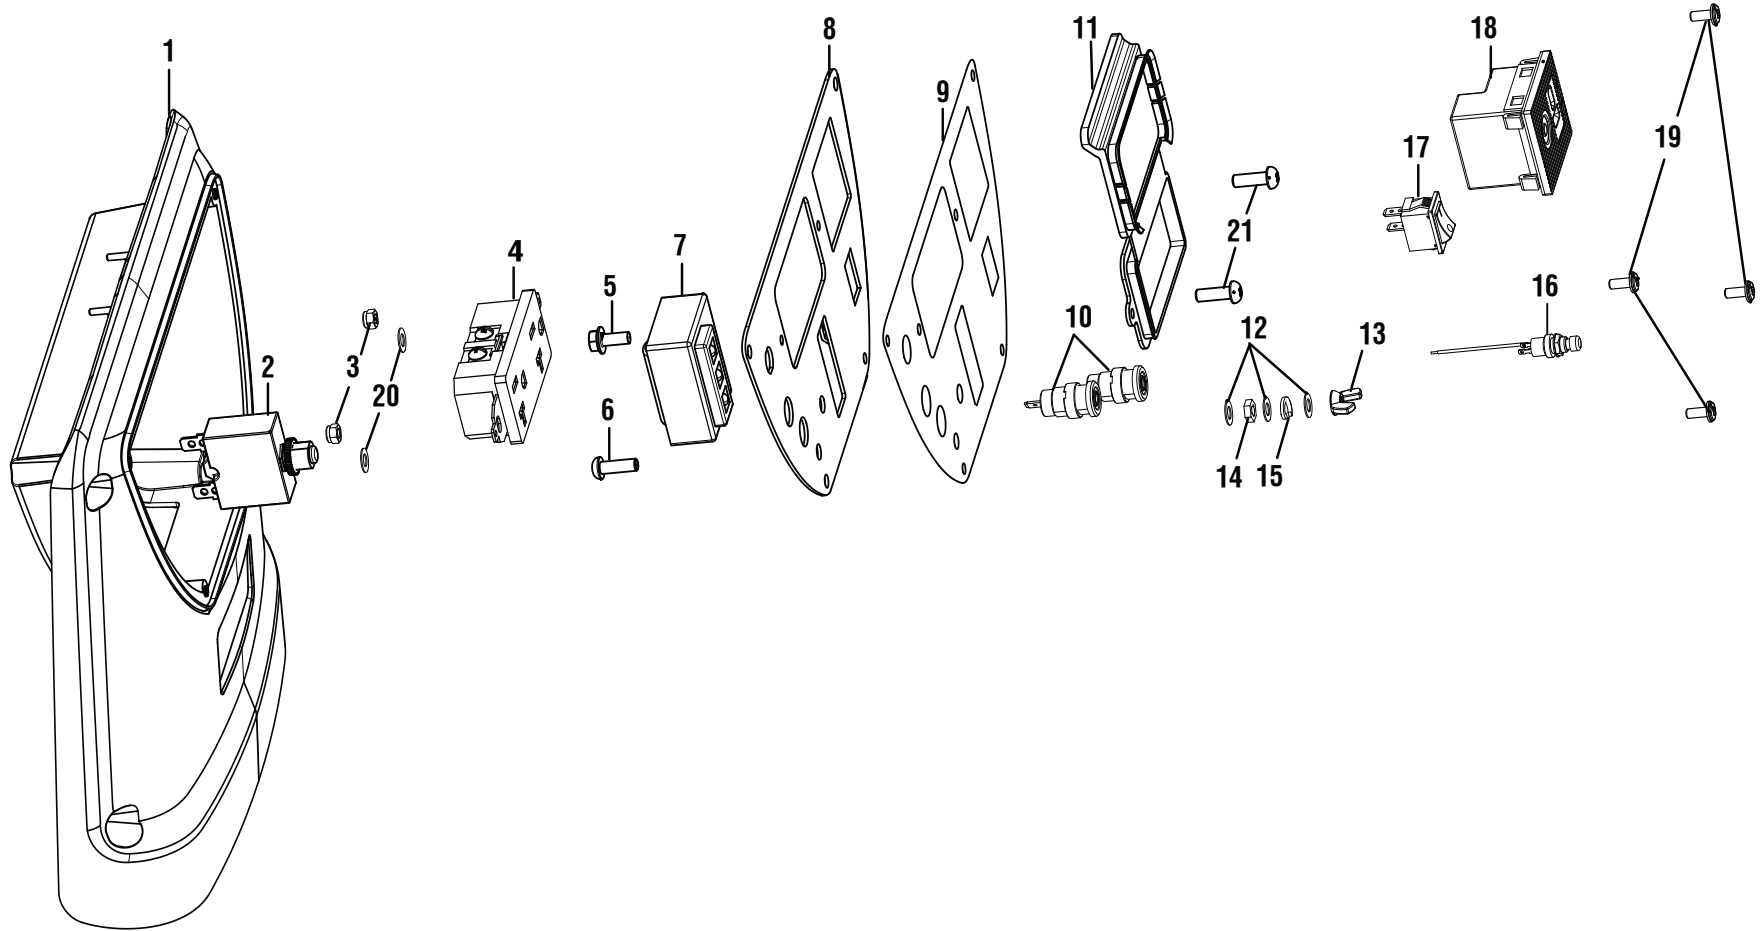

Figure C

DIGITAL INVERTER GENERATOR – MODEL NUMBER RYi2200

The model number will be found on a label attached to the motor housing. Always mention the model number in all correspondence regarding your **DIGITAL INVERTER GENERATOR** or when ordering parts.

PARTS LIST – FIGURE C

KEY NO.	PART NUMBER	DESCRIPTION	QTY
1	518728002	Front Cover	1
2	780350001	Circuit Breaker (20 Amp)	1
3	661514002	Hex Nut (M4)	2
4	290400017	120 Volt Duplex Receptacle	1
5	661345009	Bolt (#10 x 32 mm, Flanged Hd.)	1
6	660976002	Screw (M5 x 16 mm, Phillips Pan Hd.).....	1
7	850201002	Ignition Module.....	1
8	638700022	Control Panel.....	1
9	940040035	Front Panel Label	1
10	870932002	Connector.....	2
11	570412003	120 Volt Outlet Cover	1
12	638623005	Washer (M5 x 10 mm x 0.5t)	3
13	678016009	Wing Nut (M5).....	1
14	678016008	Hex Nut (M5)	1
15	678343001	Lock Washer (OD9 x ID5 x 1.3t)	1
16	760945001	Reset Button	1
17	760504009	Auto Idle Switch	1
18	290400019	DC Receptacal	1
19	660345009	Screw w/Washer (M4 x 10 mm, T20 Torx Button Hd.).....	4
20	638623006	Washer (ID4.3 x OD8 x 0.5t).....	2