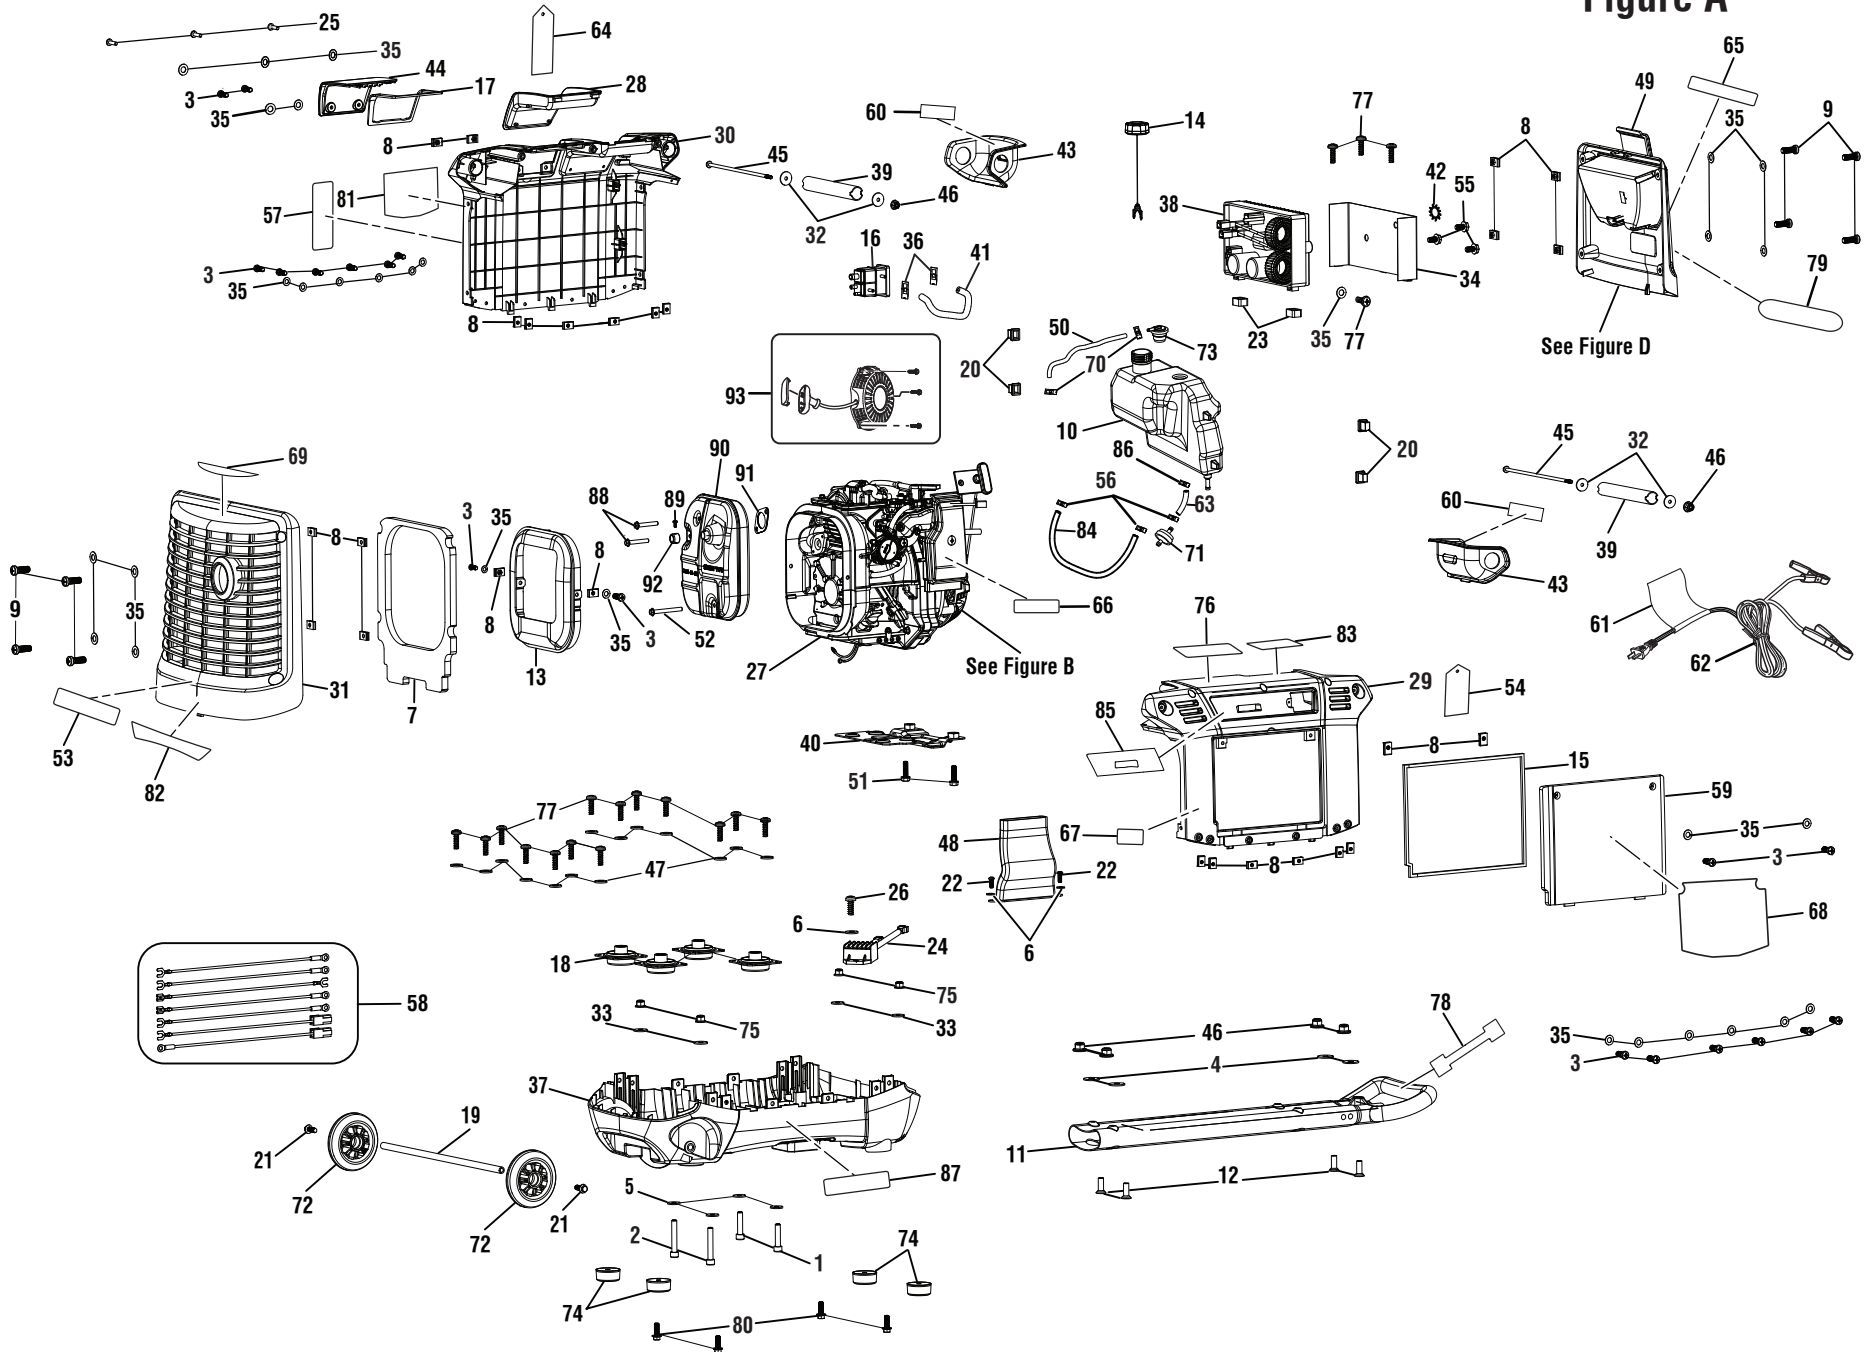

DIGITAL INVERTER GENERATOR – MODEL NUMBER RYi2200

Figure A

DIGITAL INVERTER GENERATOR – MODEL NUMBER RYi2200

The model number will be found on a label attached to the motor housing. Always mention the model number in all correspondence regarding your **DIGITAL INVERTER GENERATOR** or when ordering parts.

PARTS LIST – FIGURE A

KEY NO.	PART NUMBER	DESCRIPTION	QTY	KEY NO.	PART NUMBER	DESCRIPTION	QTY
1	660764005	Bolt (M8 x 35 mm, Hex Hd.).....	2	24	290433005	Bridge Rectifier	1
2	660764006	Bolt (M8 x 50 mm, Hex Hd.).....	2	25	660345007	Screw (M5 x 19 mm, Phillips Button Hd.)	3
3	660342013	Screw (M5 x 12 mm, Phillips Pan Hd.).....	18	26	660345008	Screw (M4 x 10 mm, Phillips Pan Hd.).....	1
4	638128017	Washer (ID5.3 x OD15 x 1t).....	4	27	NOTE A	Engine (Topsun).....	1
5	638128019	Washer (ID8.3 x OD16 x 2t).....	4	28	570818001	Fuel Over spill Guard.....	1
6	690969001	Washer (ID4.2 x OD10 x 1t).....	3	29	311087001	Left Side Housing w/Label.....	1
7	980412001	Foam Pad (Isolator).....	1	30	311088001	Right Side Housing w/Label.....	1
8	678900010	U-Clip (M5 x 0.8 in.)	26	31	524092006	Muffle Cover w/Labels	1
9	660342009	Screw (M5 x 15 mm, Phillips Pan Hd.).....	8	32	638128015	Washer (ID8.3 x OD16 x 2t).....	4
10	310711112	Fuel Tank.....	1	33	638128016	Washer (ID6.3 x OD18 x 1.5t).....	4
11	308790053	Handle Assembly	1	34	901663002	Air Guide Sheet.....	1
12	661843001	Screw (M5 x 0.8 in., Phillips Flat Hd.)	4	35	638623005	Washer (ID5.3 x OD10 x0.5 t).....	30
13	524012003	Muffler Noise Cover	1	36	678815011	Clamp (D7 x .8 mm)	2
14	519709004	Fuel Tank Cap	1	37	525296001	Base	1
15	980413001	Seal (Maintenance Cover)	1	38	290991004	Inverter Module	1
16	310722006	Carbon Canister	1	39	638701021	Handle (Upper).....	2
17	980414001	Spark Plug Cover (Foam).....	1	40	311060001	Engine Bracket Assembly	1
18	570356009	Engine Bracket (Isolator).....	4	41	570358089	Air Hose (Carbon Canister To Air Box).....	1
19	620599023	Wheel Axle	1	42	638704002	Star Washer.....	1
20	570356010	Support (Fuel Tank)	4	43	524011002	Handle Cover	2
21	660345005	Screw (M6 x 16 mm, Hex Button Hd.)	2	44	519813016	Access Cover (Spark Plug)	1
22	660345006	Screw (M3.5 x 9 mm, Phillips Flange Hd.)	2	45	660972025	Bolt (M5 x 175 mm, Hex Hd.).....	2
23	507355008	Base Support	2	46	678774007	Flange Nut (M5 x 0.8 in.).....	6

NOTE A: OWT Industries, Inc., will not provide engines as replacement parts. Engines are covered through the engine manufacturer's warranty. Consult the accompanying engine manual or contact our service department for assistance.