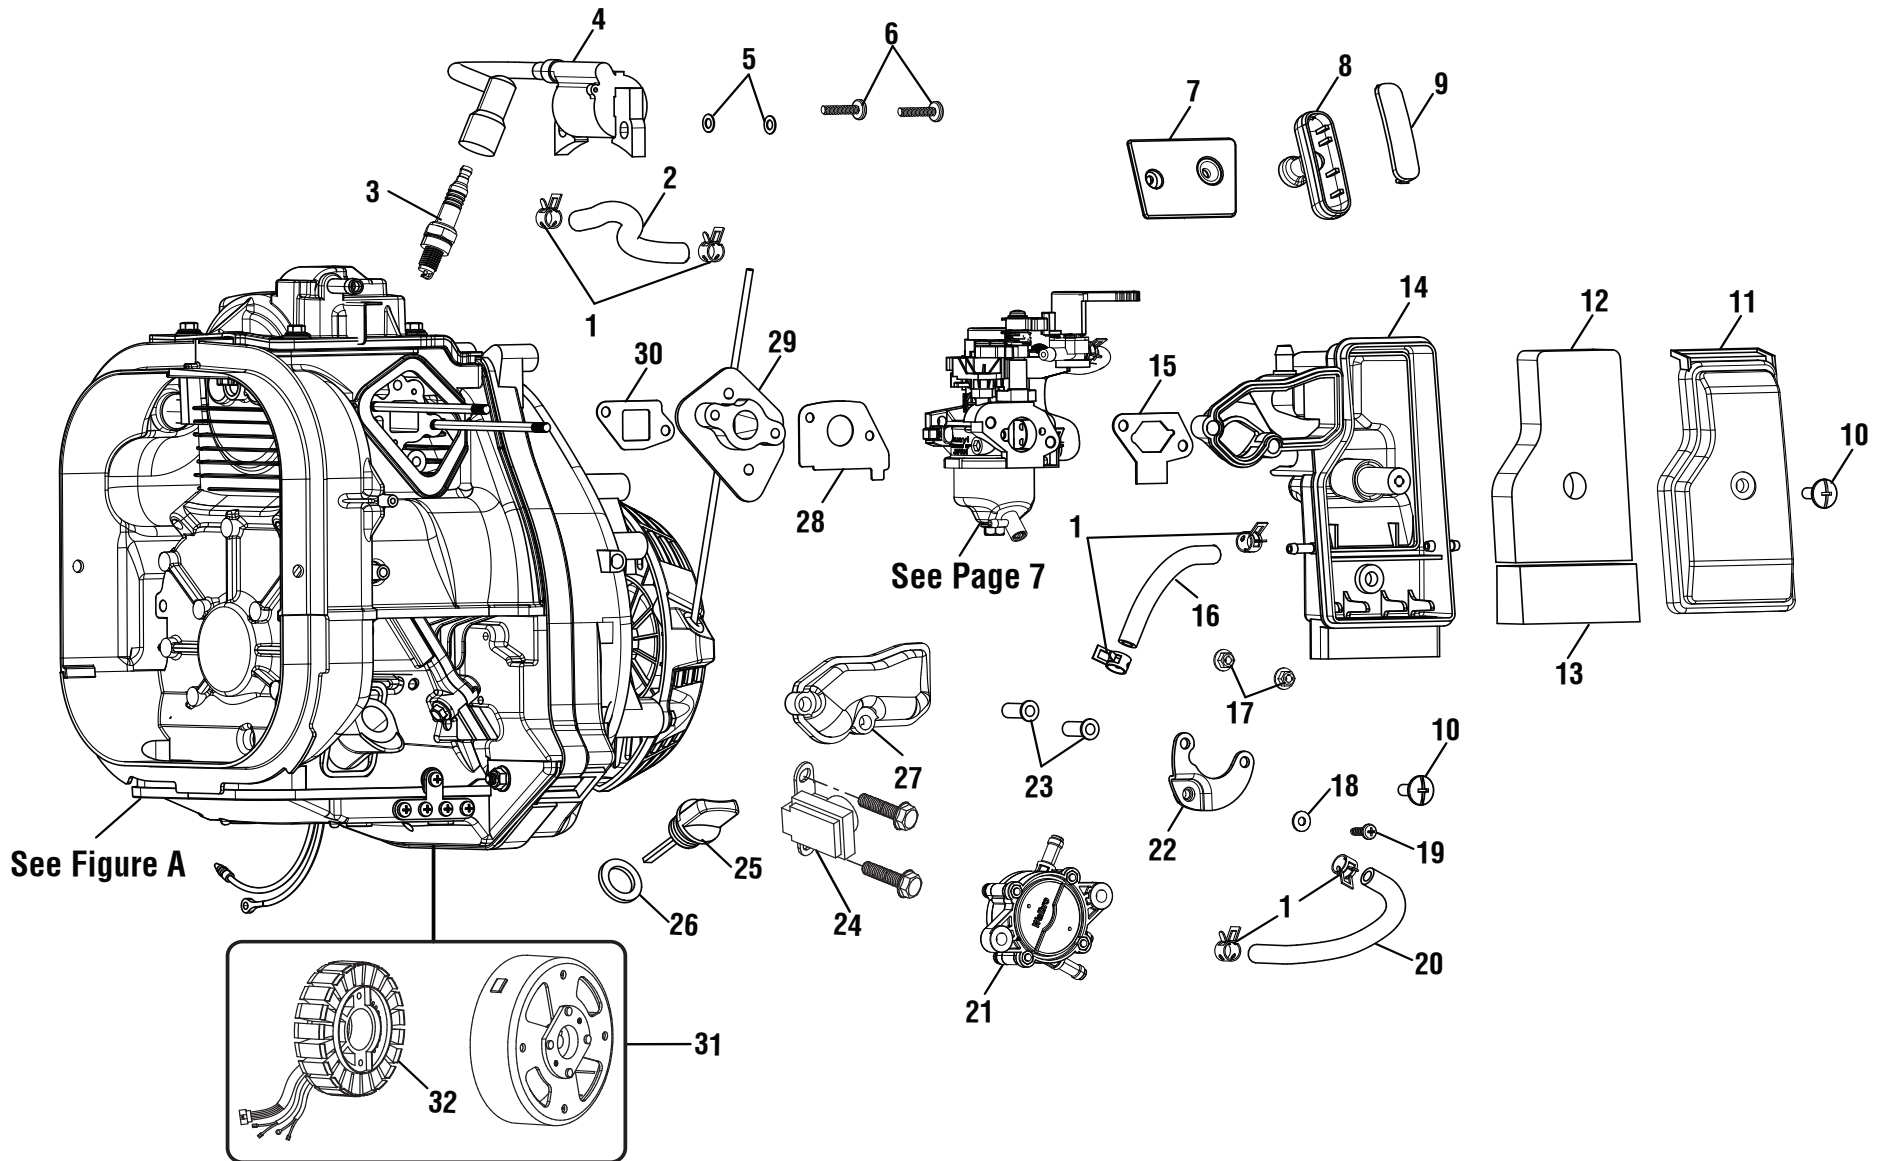

Figure B

DIGITAL INVERTER GENERATOR – MODEL NUMBER RYi2200

The model number will be found on a label attached to the motor housing. Always mention the model number in all correspondence regarding your **DIGITAL INVERTER GENERATOR** or when ordering parts.

PARTS LIST – FIGURE B

KEY NO.	PART NUMBER	DESCRIPTION	QTY	KEY NO.	PART NUMBER	DESCRIPTION	QTY
1	678815010	Fuel Hose Clamp (9.5 mm)	6	17	GB/T 6177.1-2000	Flange Nut (M5 x 0.8).....	2
2	570358087	Air Hose (3 Way Hose To Engine 180 mm)	1	18	690969001	Washer (ID4.2 x OD10 x 1t).....	1
3	870174004	Spark Plug (NHSP LD7RTS)	1	19	661864006	Screw (M4.2 x 12 mm, Phillips Pan Hd.)	1
4	850202001	Ignition Coil	1	20	570358086	Fuel Hose (Engine To Fuel Pump, 140 mm).....	1
5	GB/T 95-2002	Washer (M5)	2	21	308459007	Fuel Pump.....	1
6	GB/T 845-1985	Screw (M4.8 x 19 mm)	2	22	639138001	Fuel Pump Bracket	1
7	525297001	Start Rope Cover	1	23	678455002	Air Cleaner Body Nesting.....	2
8	524015002	Recoil Handle.....	1	24	760504012	Pick-up Coil	1
9	524011001	Handle Cover	1	25	310302003	Engine Oil Dipstick.....	1
10	661906001	Screw (M8 x 16 mm, Truss Hd.).....	1	26	11222-A142-0000	Oil Dipstick Seal.....	1
11	524008001	Air Cleaner Baffle	1	27	679476001	Intake Pipe Top Hood	1
12	901709002	Air Cleaner Filter	1	28	570740028	Carburetor Gasket	1
13	901709001	Air Cleaner Filter	1	29	524006001	Intake Seat	1
14	524007002	Air Cleaner Body	1	30	570740027	Insulating Board Gasket.....	1
15	570740029	Intake Pipe Gasket.....	1	31	310227031	Alternator Assembly (Inc. Key No. 32).....	1
16	570358084	Fuel Hose (Fuel Pump To Fuel Valve, 95 mm).....	1	32	310772038	Stator Assembly.....	1