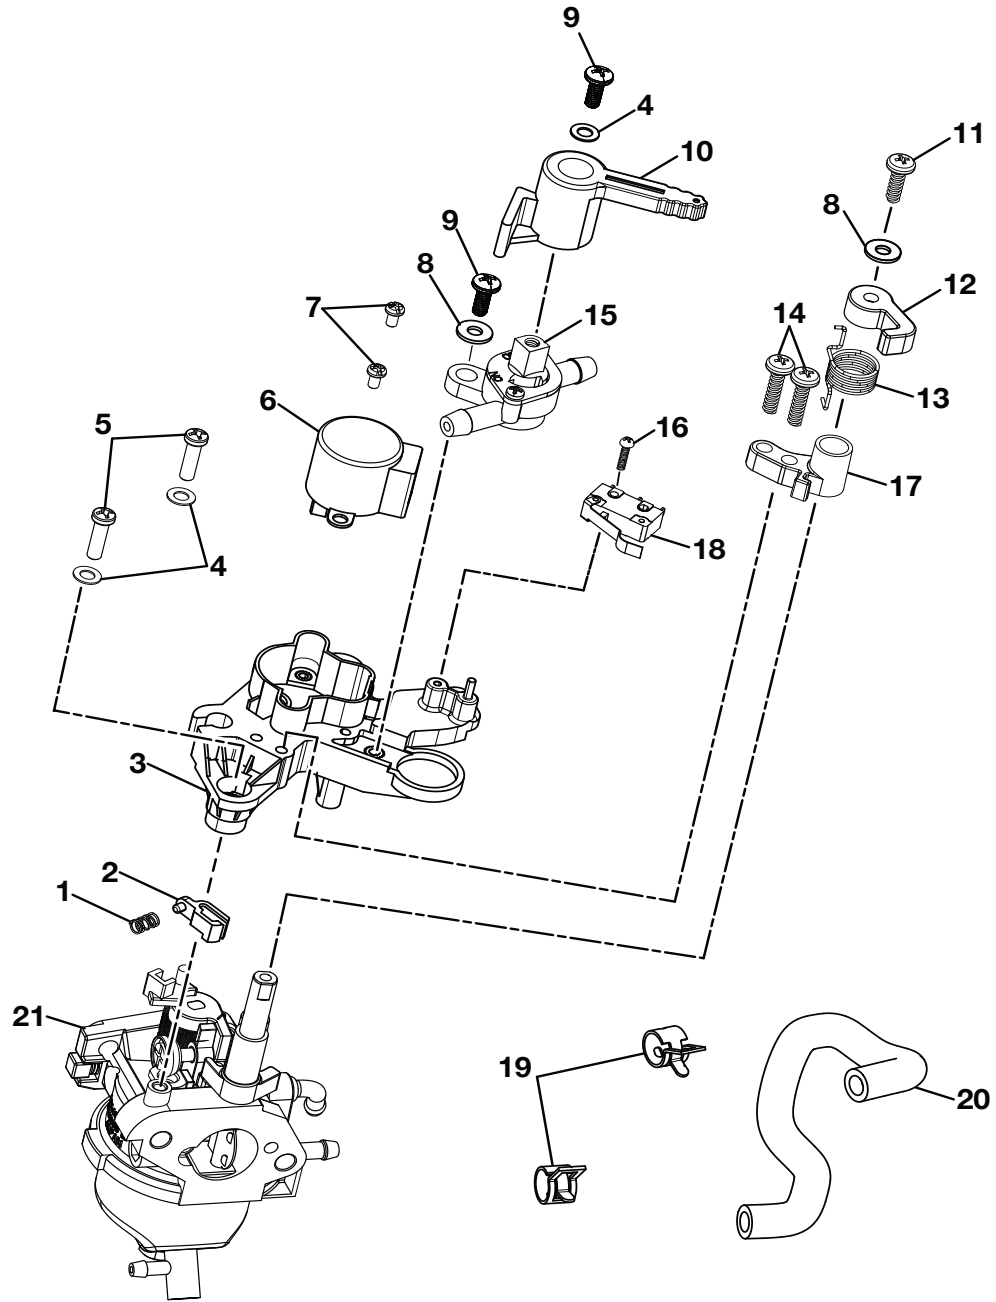

DIGITAL INVERTER GENERATOR – MODEL NUMBER RYi2200

DIGITAL INVERTER GENERATOR – MODEL NUMBER RYi2200

The model number will be found on a label attached to the motor housing. Always mention the model number in all correspondence regarding your **DIGITAL INVERTER GENERATOR** or when ordering parts.

CARBURETOR PARTS LIST

KEY NO.	PART NUMBER	DESCRIPTION	QTY
1	679449001	Governor Damping Spring.....	1
2	524022001	Governor Joint.....	1
3	524021002	Governor Motor Bottom Housing.....	1
4	661864009	Washer (M4).....	3
5	660465003	Screw (M4 x 14 mm, Phillips Pan Hd.)	2
6	230404001	Governor.....	1
7	660914005	Screw (M3 x 5 mm, Phillips Pan Hd.)	2
8	690969001	Washer (OD10 x ID4.2 x 1t)	2
9	660465002	Screw (M4 x 10 mm, Phillips Pan Hd.)	2
10	525361002	Control Lever	1
11	661864006	Screw (ST4.2 x 12 mm, Phillips Pan Hd.).....	1
12	590458012	Choke Lever Upper	1
13	638421006	Spring	1
14	661864005	Screw (ST4.2 x 16 mm, Phillips Pan Hd.).....	2
15	678670005	Fuel Valve	1
16	660342008	Screw (M3 x 0.8 mm, Phillips Pan Hd.)	1
17	525503001	Support Bracket	1
18	291443001	Engine Shut-Off Switch	1
19	678815010	Clamp (D9.5 mm).....	2
20	570358085	Fuel Hose (Fuel Valve To Carb).....	1
21	308054078	Carburetor	1