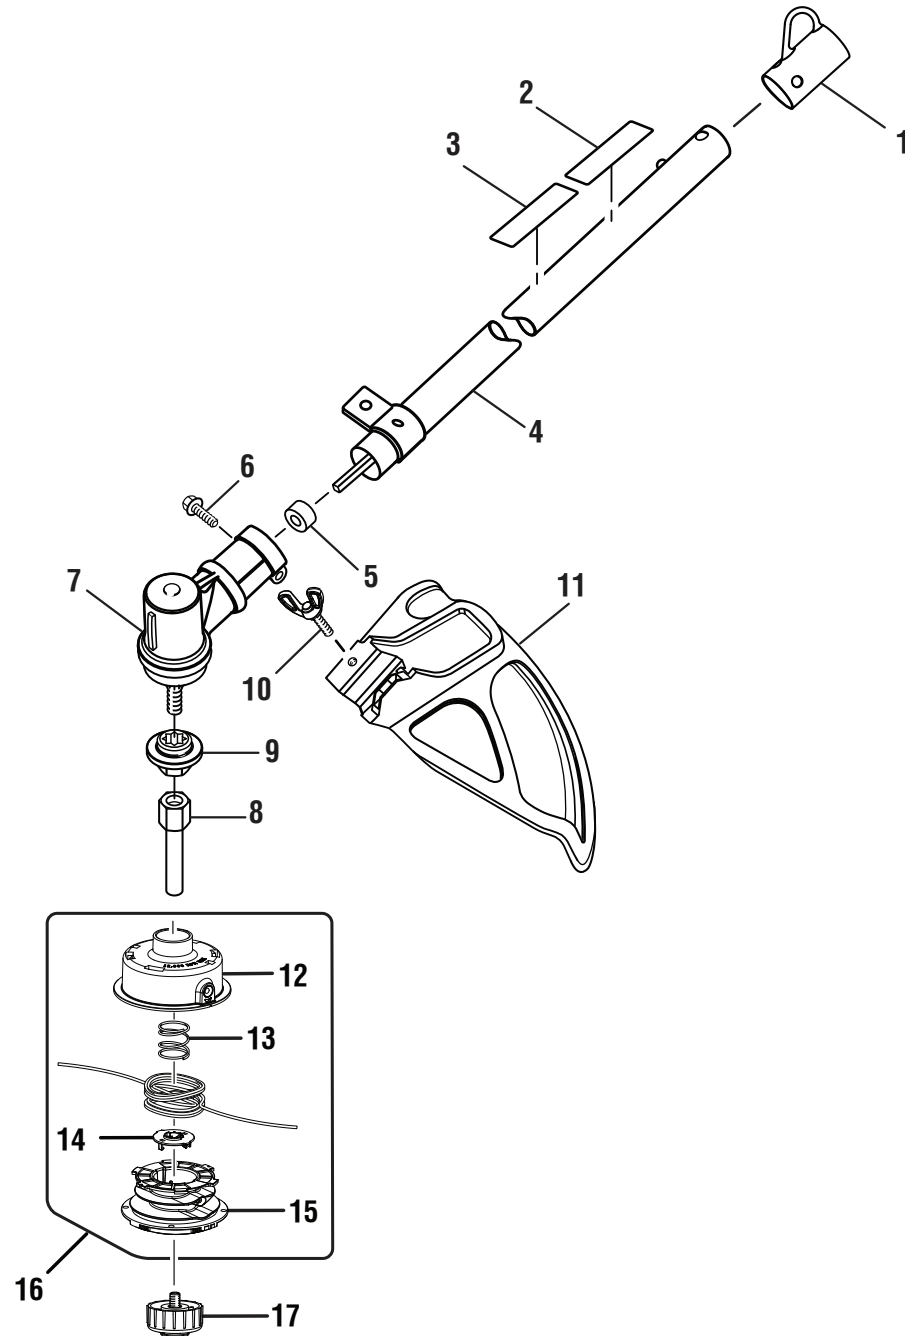

**RYOBI
EXPAND-IT STRAIGHT SHAFT
TRIMMER ATTACHMENT
ITEM NO. RYSST44
MFG. NO. 090110013
REPAIR SHEET**

RYOBI EXPAND-IT TRIMMER ATTACHMENT - ITEM NUMBER RYSST44

RYOBI EXPAND-IT TRIMMER ATTACHMENT – ITEM NUMBER RYSST44

The item number and manufacturing number can be found on a label attached to the unit. Always mention the item number and manufacturing number of your **STRAIGHT SHAFT TRIMMER ATTACHMENT** when requesting service or ordering repair parts.

PARTS LIST

KEY NO.	PART NUMBER	DESCRIPTION	QTY
1	518019002	Hanger Cap	1
2	940726013	Expand-It Logo Label	1
3	940657165	Warning Icon Label.....	1
4	308035047	Straight Shaft Assembly (Inc. Key Nos. 1-3)	1
5	518367001	Spacer	1
6	660642001	Screw (1/4-20 x 1-1/4 in.).....	1
7	308210009	Gear Head	1
8	678019002	Arbor.....	1
9	678011002	Flanged Washer.....	1
10	660886001	Wing Screw (1/4-20 x 1-1/4 in.).....	1
11	308473001	Grass Deflector.....	1
12	310643004	Bump Feed String Head.....	1
13	678022001	Compression Spring.....	1
14	526939001	String Guide.....	1
15	526938001	Spool	1
16	309562007	String Head Assembly (Inc. Key Nos. 12-15)	1
17	308042003	Spool Retainer	1