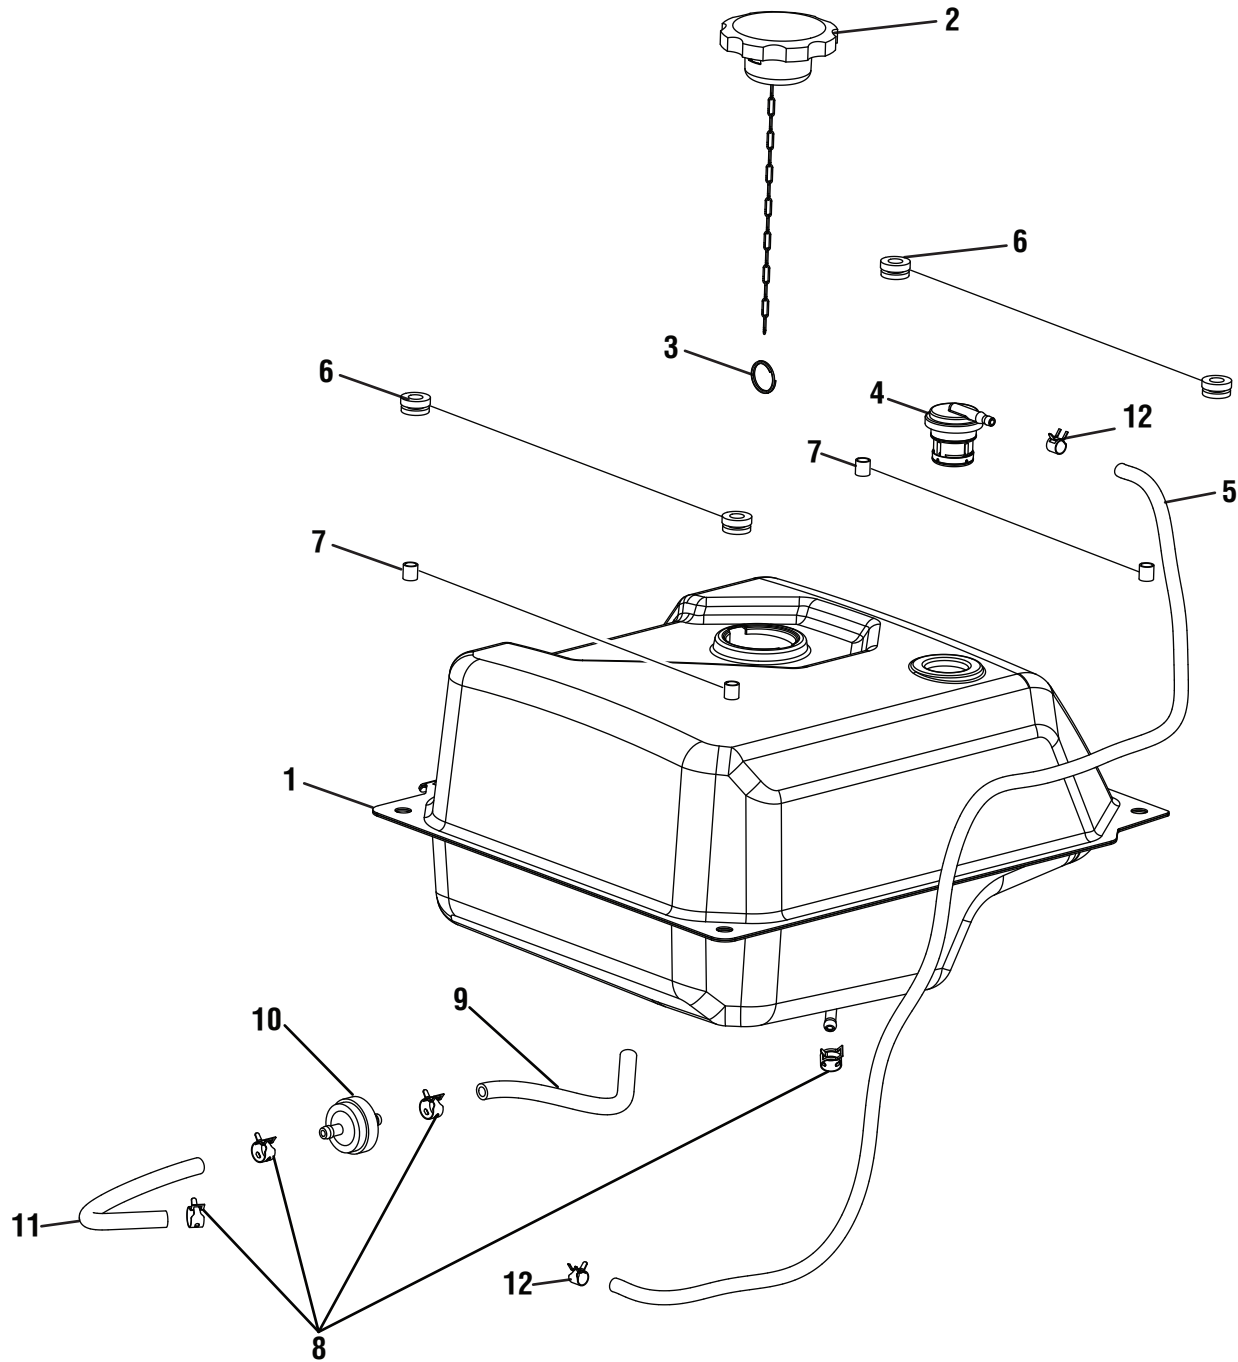

RYOBI DIGITAL INVERTER GENERATOR – MODEL NO. RYi4022X

FIGURE B

RYOBI DIGITAL INVERTER GENERATOR – MODEL NO. RYi4022X

The model number will be found on a label attached to the motor housing. Always mention the model number in all correspondence regarding your **DIGITAL INVERTER GENERATOR** or when ordering parts.

PARTS LIST – FIGURE B

KEY NO.	PART NUMBER	DESCRIPTION	QTY
1	310711232	Fuel Tank	1
2	310720026	Fuel Cap w/Chain	1
3	678899007	Ring Clip	1
4	310854004	Vapor Vent.....	1
5	570358209	Vapor Hose (4.5 mm x 760 mm)	1
6	519832003	Bushing.....	4
7	518528002	Isolator Insert Spacer.....	4
8	678408006	Fuel Clamp (1/2 in.).....	4
9	570358210	Fuel Hose (6.2 mm to 4.5 mm)	1
10	308733008	Inline Fuel Filter.....	1
11	570358211	Fuel Hose.....	1
12	678409008	Fuel Clamp (3/8 in.).....	2