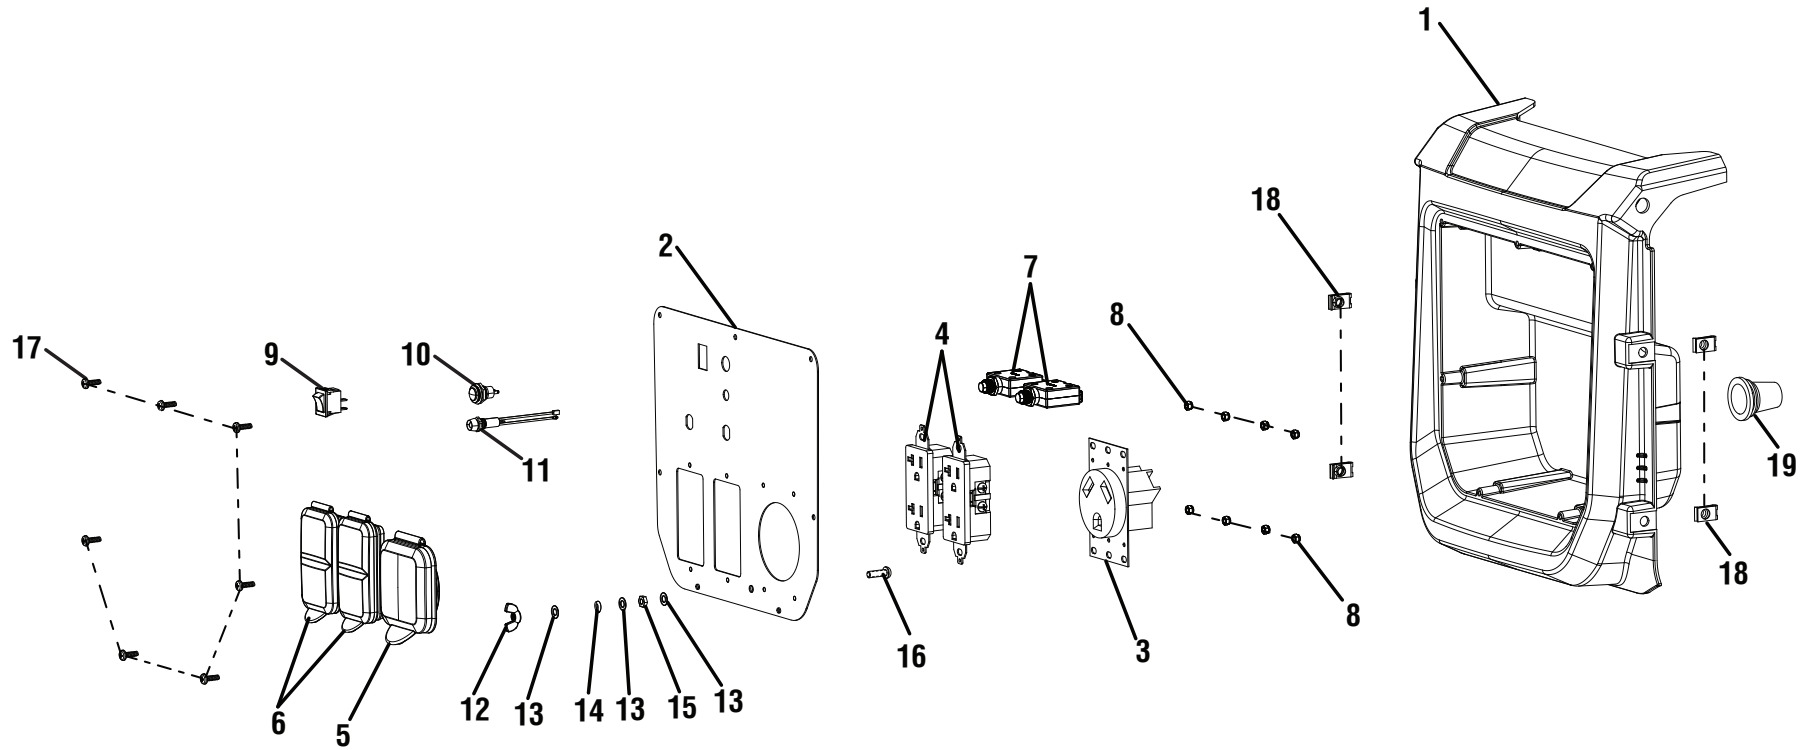

FIGURE C

RYOBI DIGITAL INVERTER GENERATOR – MODEL NO. RYi4022X

The model number will be found on a label attached to the motor housing. Always mention the model number in all correspondence regarding your **DIGITAL INVERTER GENERATOR** or when ordering parts.

PARTS LIST – FIGURE C

KEY NO.	PART NUMBER	DESCRIPTION	QTY
1	519815016	Electrical Panel Housing	1
2	638496051	Control Panel.....	1
3	290400009	120 Volt Receptacle	1
4	290400017	120 Volt 20 Amp Duplex Receptacle	2
5	570412013	Outlet Cover	1
6	570412008	120 Volt Rain Cover.....	2
7	780350009	Breaker 20A.....	2
8	678827004	Lock Nut (M4).....	8
9	760504016	Auto Idle Rocker Switch.....	1
10	760945005	Momentary Push Button-Reset	1
11	270290022	Indicator - Red Led	1
12	678016009	Wing Nut (M5)	1
13	638623005	Washer (ID 5.3 x OD 10.0 x 0.5 t).....	1
14	678343003	Split Lock Washer (OD 9 x ID 5 x 1.3t).....	1
15	678016008	Nut (M5).....	1
16	660976002	Bolt (M5 x 16 mm, Pan Hd).....	1
17	661864006	Screw (M4.2 x 12 mm, Pan Hd)	7
18	678824004	U-Clip (M6)	4
19	570766006	Wiring Rubber Boot.....	1