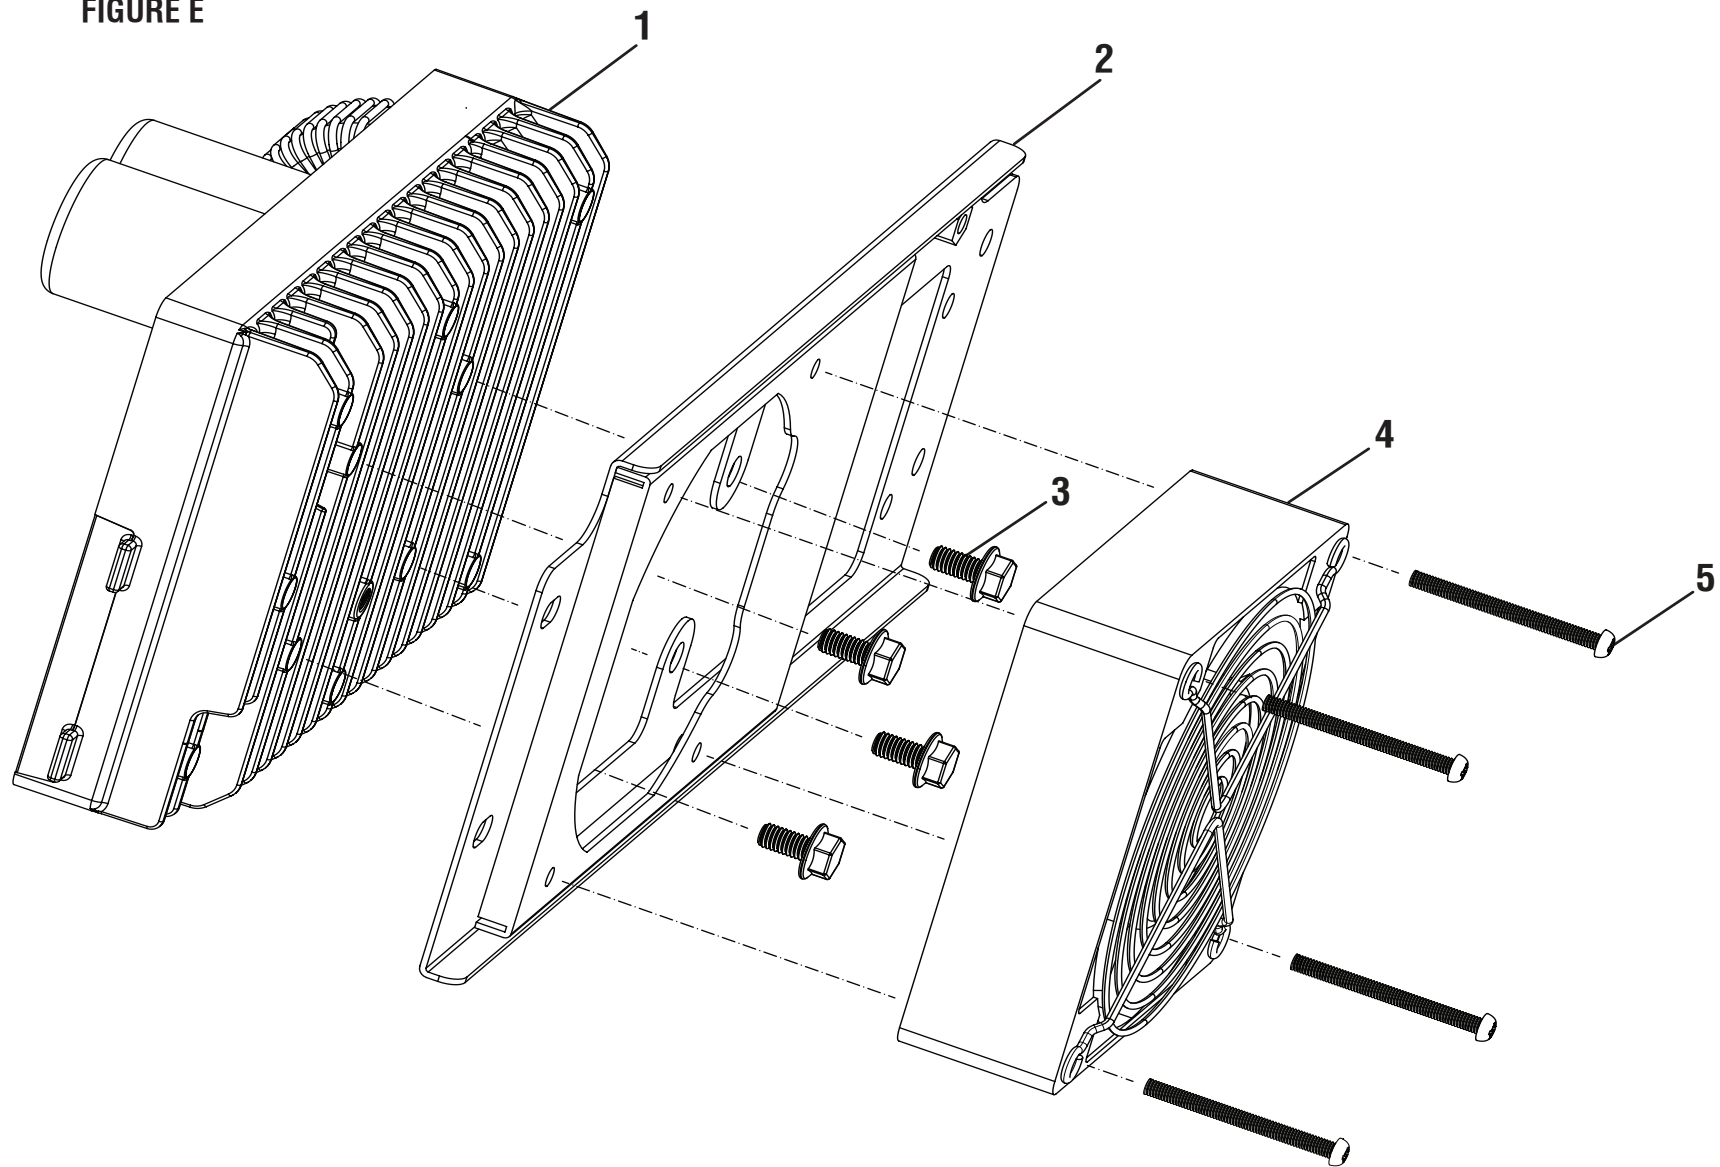

FIGURE E

RYOBI DIGITAL INVERTER GENERATOR – MODEL NO. RYi4022X

The model number will be found on a label attached to the motor housing. Always mention the model number in all correspondence regarding your **DIGITAL INVERTER GENERATOR** or when ordering parts.

PARTS LIST – FIGURE E

KEY NO.	PART NUMBER	DESCRIPTION	QTY
1	290991044	Inverter Module	1
2	315310001	Inverter Module Bracket Assembly	1
3	890025004	AC Cooling Fan	1
4	662979001	Bolt (M6 x 12 mm, Hex Hd.).....	4
5	660764009	Screw (M4 x 46 mm, Pan Hd.)	4