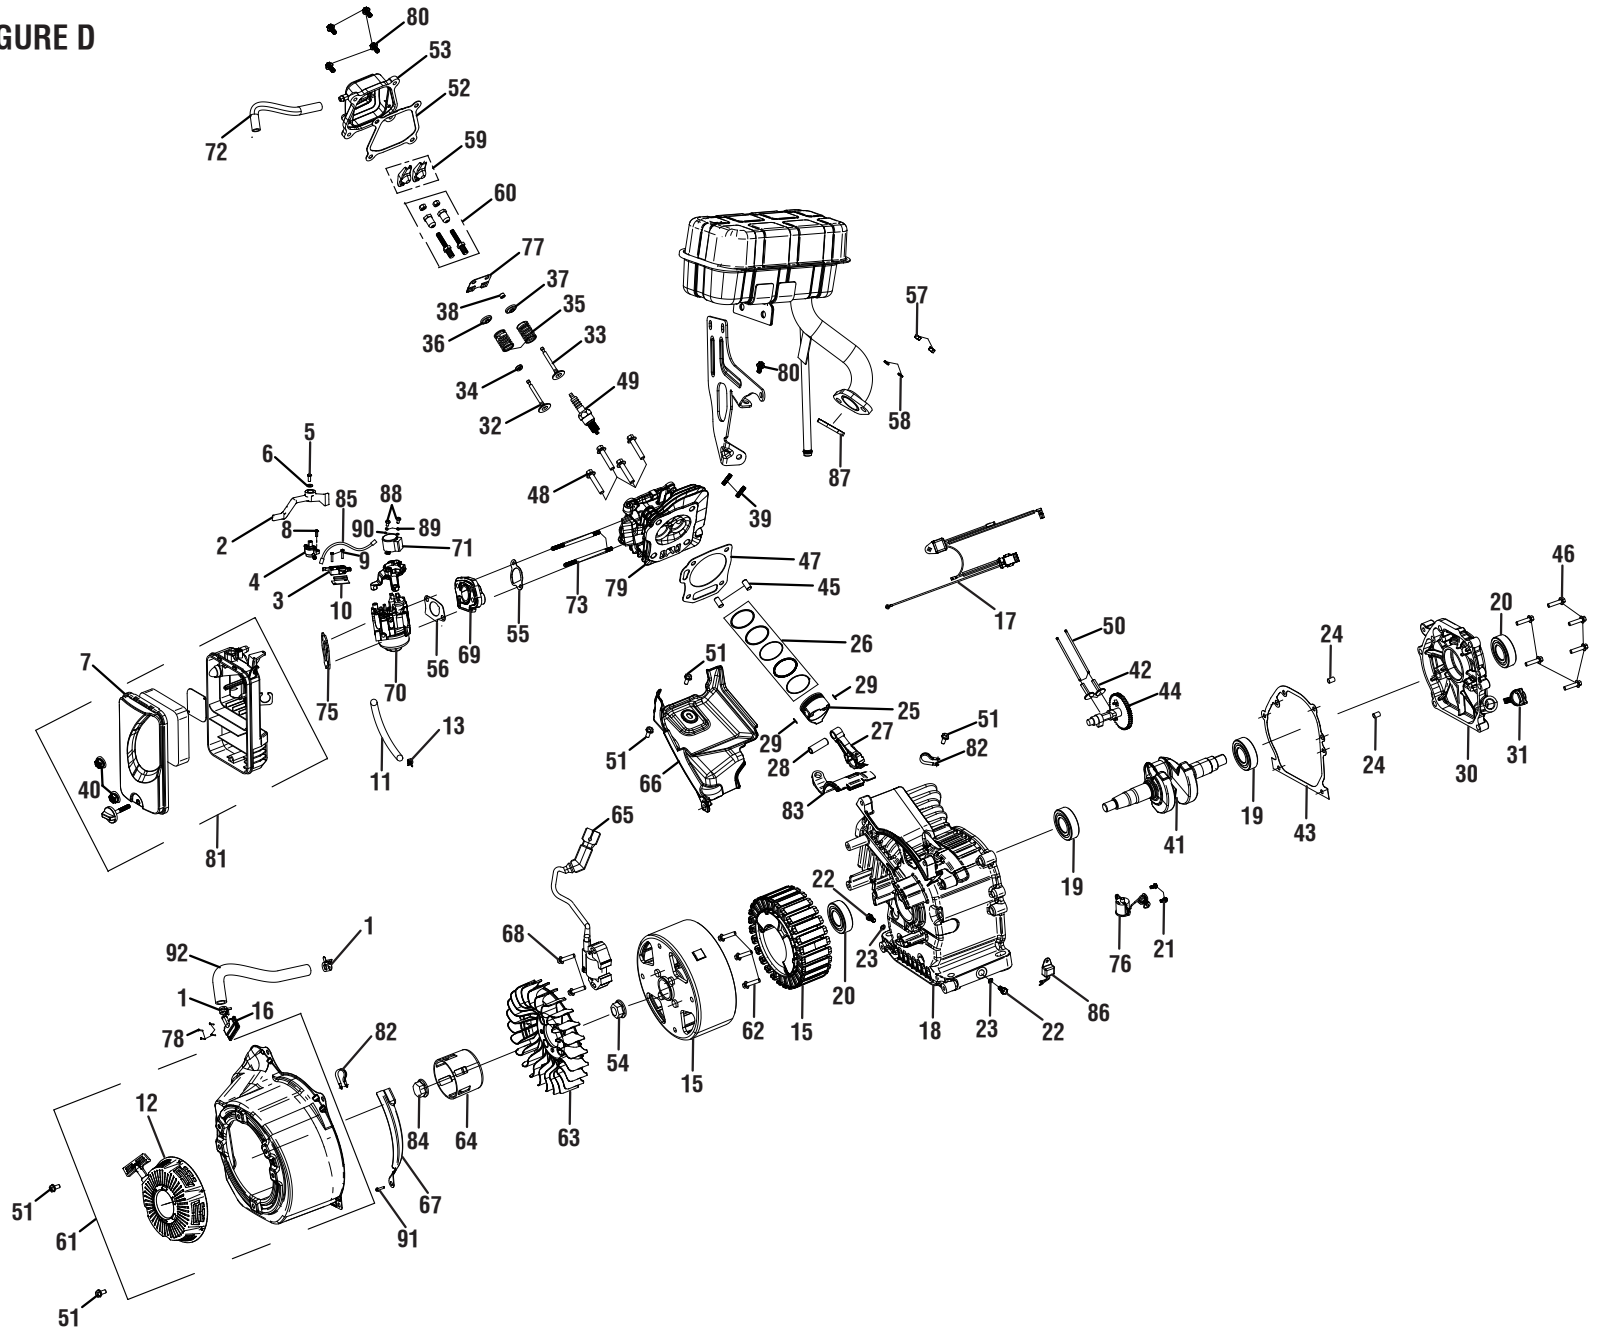

RYOBI DIGITAL INVERTER GENERATOR – MODEL NO. RYi4022X

FIGURE D

RYOBI DIGITAL INVERTER GENERATOR – MODEL NO. RYi4022X

The model number will be found on a label attached to the motor housing. Always mention the model number in all correspondence regarding your **DIGITAL INVERTER GENERATOR** or when ordering parts.

PARTS LIST – FIGURE D

KEY NO.	PART NUMBER	DESCRIPTION	QTY	KEY NO.	PART NUMBER	DESCRIPTION	QTY	KEY NO.	PART NUMBER	DESCRIPTION	QTY
1	678409012	Fuel Hose Pinch Clamp.....	2	32	D241704	Intake Valve	1	64	D334502	Starter Pulley.....	1
2	525361004	Control Lever.....	1	33	D245904	Exhaust Valve.....	1	65	D249813	Ignition Coil	1
3	291443003	Engine Stop Switch.....	1	34	D241806	Intake Valve Returner	1	66	D240520	Shroud.....	1
4	678670007	Fuel Valve.....	1	35	D246001	Spring Valve	1	67	D240521	Shroud.....	1
5	660465002	Bolt (M4 x 10 mm, Pan Hd.).....	1	36	D241801	Spring Valve Intake Seat	1	68	D91334	Bolt (M6 x 30 mm).....	2
6	673156001	Washer	1	37	D241802	Spring Valve Exhaust Seat	1	69	D332301	Carburetor Insulator	1
7	518248002	Air Box.....	1	38	D241804	Rotator	1	70	D247616	Carburetor Assembly	1
8	660972028	Bolt (M6 x 10 mm, Pan Hd.).....	1	39	D91007	Stud Bolt	2	71	D359911	Stepper Motor	1
9	661864011	Screw (M2.9 x 16 mm, Pan Hd.)	2	40	D90016	Nut (M6).....	2	72	D95602	Breather Tube.....	1
10	638970004	Engine Stop Bracket	1	41	D248015	Crankshaft Assembly	1	73	D91029	Stud.....	2
11	570358154	Fuel Hose (300 mm)	1	42	D246102	Valve Lifter.....	2	74	D94412	Fuel Line Clip	1
12	636996001	Engine Recoil Cover.....	1	43	D96041	Casecover Packing	1	75	D94226	Carburetor Spacer.....	1
13	678409008	Fuel Clamp (3/8 in.)	2	44	D332006	Camshaft Assembly	1	76	D245106	Oil Level Switch Assembly.....	1
14	310771074	Rotor	1	45	D240905	Dowel Pin	2	77	D242202	Push Rod Guide Plate.....	1
15	310772069	Stator.....	1	46	D91347	Bolt (M8 x 30 mm).....	6	78	D92032	Screw	4
16	678670015	Pair Valve.....	1	47	D96058	Cylinder Head Gasket	1	79	D241028	Cylinder Head	1
17	290435073	Engine Shutdown Wire Harness.....	1	48	D91359	Bolt (M8 x 60 mm).....	4	80	D91969	Bolt (M6 x 16 mm).....	5
18	D240245	Crankcase	1	49	D97108	Spark Plug.....	1	81	D242932	Air Cleaner Assembly	1
19	D93009	Ball Bearing	2	50	D241901	Push Rod.....	2	82	D94447	Fuel Line Clip	2
20	D93507	Oil Seal	1	51	D91325	Bolt.....	5	83	D240519	Shroud.....	1
21	D91329	Bolt (M6 x 16 mm).....	2	52	D96256	Headcover Packing.....	1	84	D91864	Bolt.....	1
22	D91816	Drain Plug Bolt	2	53	D241119	Cylinder Head Cover	1	85	D536418	Flameout Wire	1
23	D94007	Drain Plug Washer.....	2	54	D90003	Nut.....	2	86	D245116	Amplifier	1
24	D240901	Casecover Dowel Pin	2	55	D96047	Intake Packing.....	1	87	D96255	Washer	1
25	D241208	Piston	1	56	D96051	Carburetor Packing	1	88	D91805	Bolt (M3 x 8 mm).....	2
26	D241607	Piston Scraper Ring Set.....	1	57	D90011	Nut.....	2	89	D94203	Spring Washer.....	2
27	D241503	Connecting Rod Assembly	1	58	D94206	Spring Washer.....	2	90	D94217	Flat Washer	2
28	D245503	Piston Ring.....	1	59	D242101	Rocker Assembly	2	91	D91330	Bolt (M6 x 20 mm).....	1
29	D241301	Piston Clip.....	2	60	D91818	Adjuster Rocker Arm	2	92	570358213	Pair Valve Hose	1
30	D240130	Crankcase Cover Assembly	1	61	D247429-164A	Recoil Starter Assembly	1		Not Shown		
31	D245601-313	Dipstick	1	62	D91312	Bolt (M6 x 45 mm).....	3		120968052	High Altitude Kit	
				63	D244602	Recoil StarterFan	1