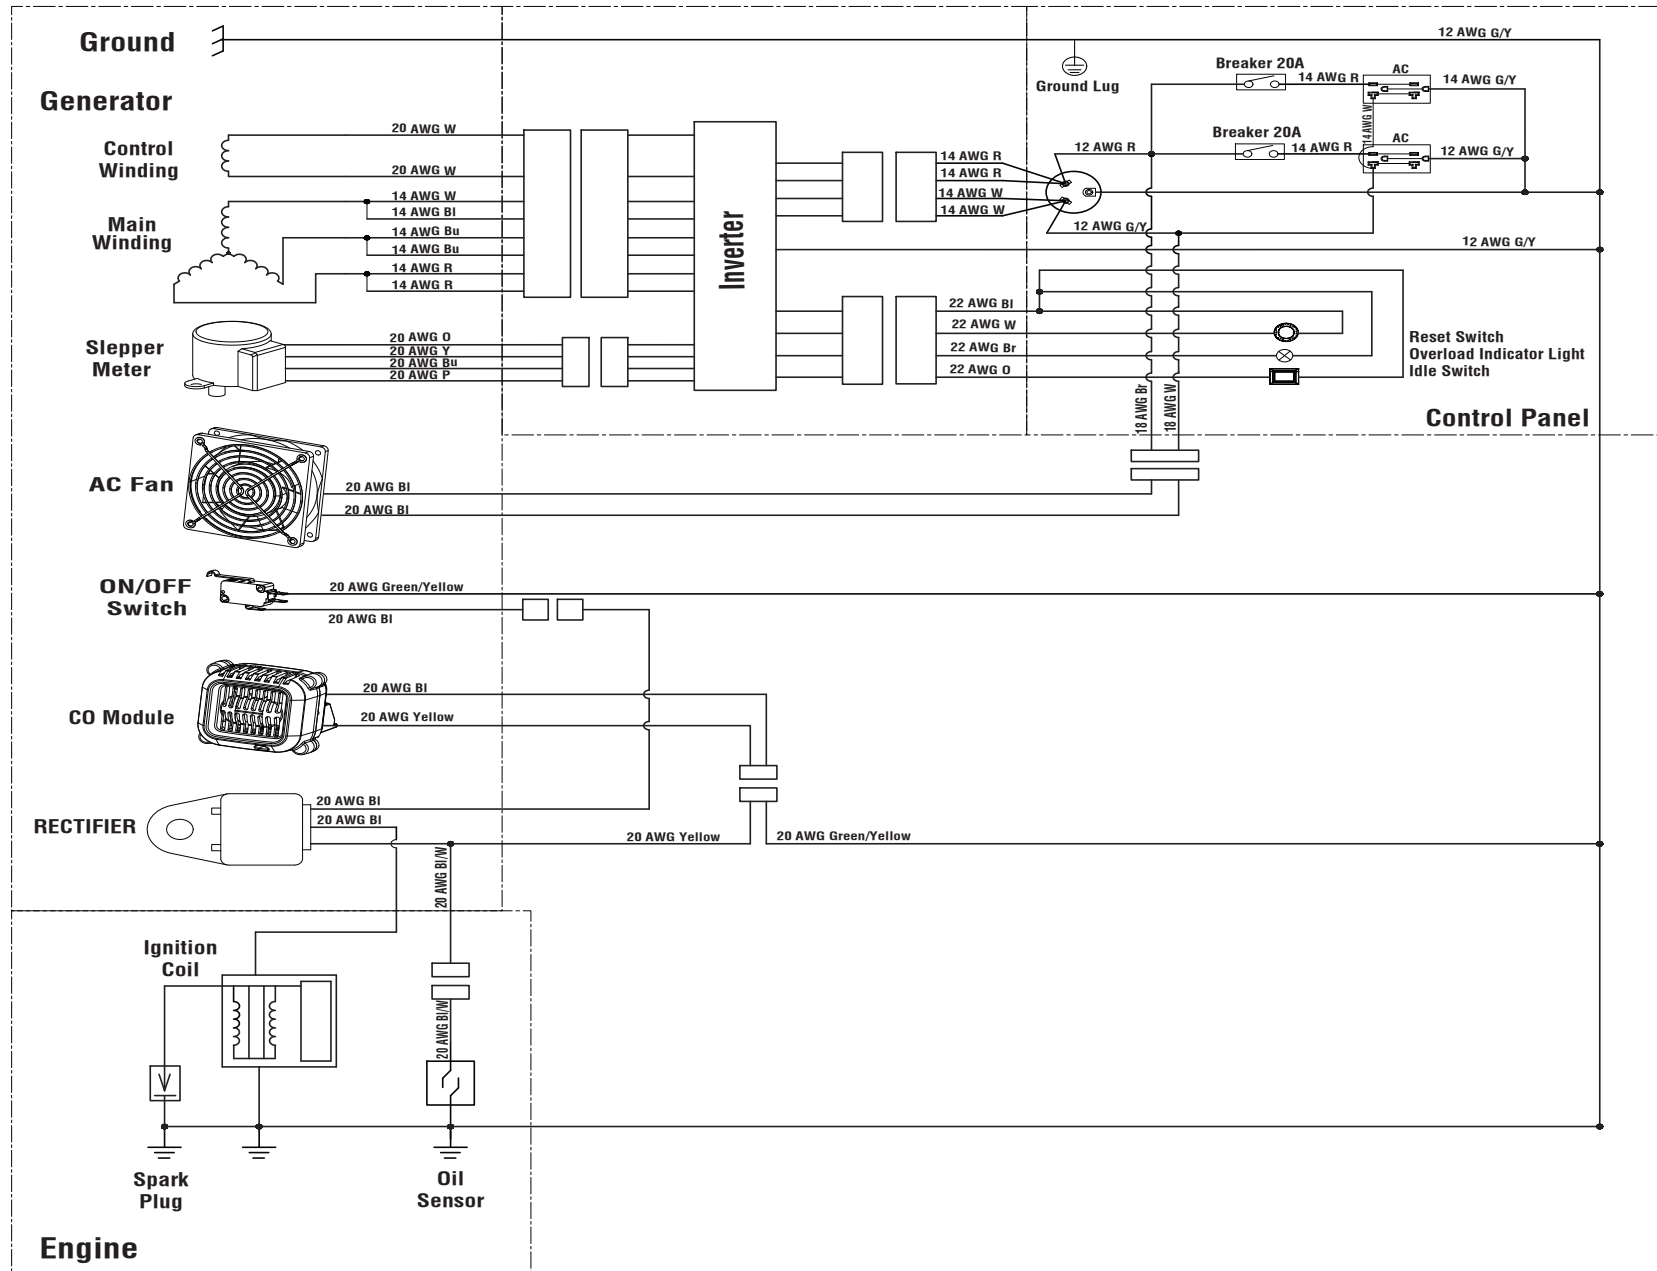

RYOBI DIGITAL INVERTER GENERATOR – MODEL NO. RYi4022X

The model number will be found on a label attached to the motor housing. Always mention the model number in all correspondence regarding your **DIGITAL INVERTER GENERATOR** or when ordering parts.

PARTS LIST – FIGURE E

KEY NO.	PART NUMBER	DESCRIPTION	QTY
1	290991044	Inverter Module	1
2	315310001	Inverter Module Bracket Assembly	1
3	890025004	AC Cooling Fan	1
4	662979001	Bolt (M6 x 12 mm, Hex Hd.).....	4
5	660764009	Screw (M4 x 46 mm, Pan Hd.)	4

RYOBI DIGITAL INVERTER GENERATOR – MODEL NO. RYI4022X

WIRING DIAGRAM