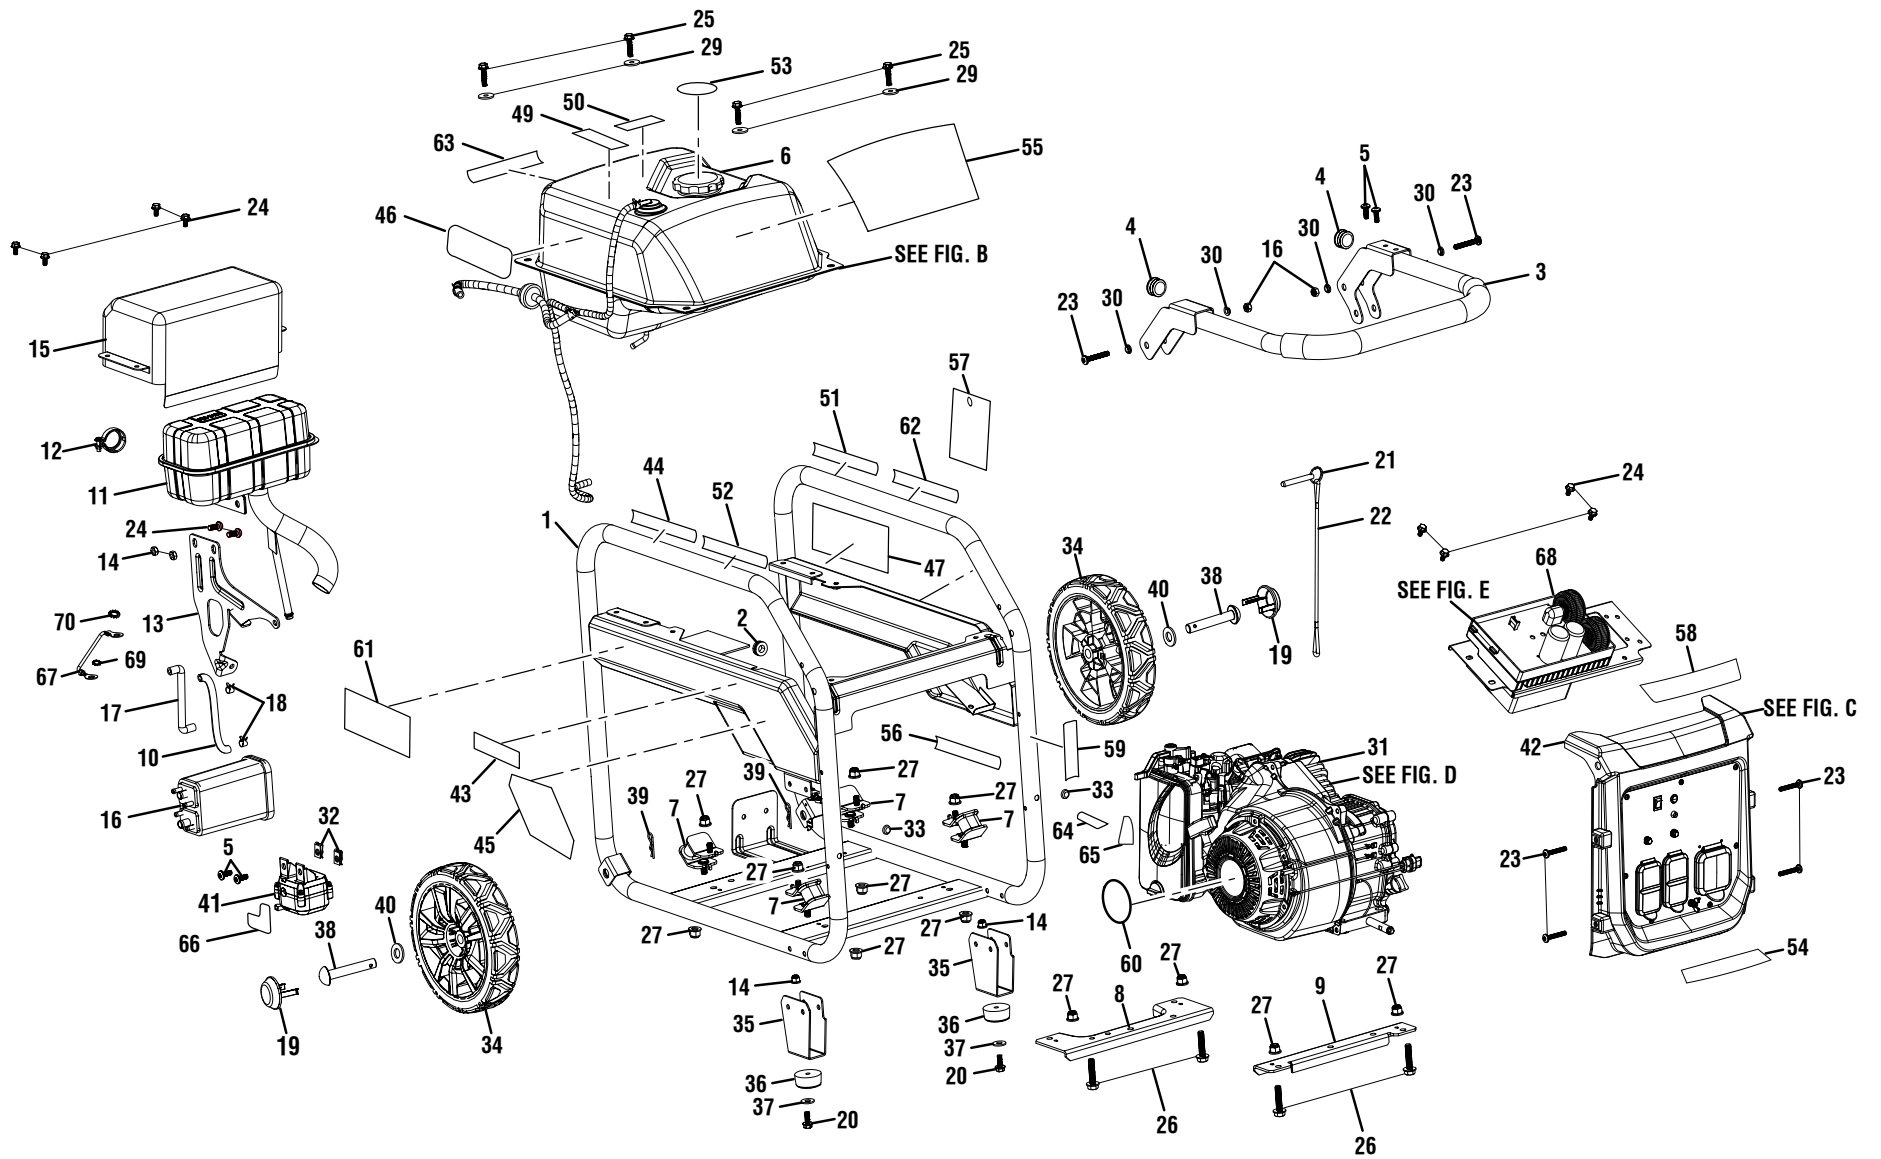

RYOBI DIGITAL INVERTER GENERATOR – MODEL NO. RYi4022X

FIGURE A

RYOBI DIGITAL INVERTER GENERATOR – MODEL NO. RYi4022X

The model number will be found on a label attached to the motor housing. Always mention the model number in all correspondence regarding your **DIGITAL INVERTER GENERATOR** or when ordering parts.

PARTS LIST – FIGURE A

KEY NO.	PART NUMBER	DESCRIPTION	QTY	KEY NO.	PART NUMBER	DESCRIPTION	QTY	KEY NO.	PART NUMBER	DESCRIPTION	QTY
1	308581090	Frame Assembly.....	1	25	662979002	Flange Bolt (M6 x 25 mm)	4	52	940974007	Fire Danger Label	1
2	570766017	Grommet	1	26	662979004	Flange Bolt (M6 x 16 mm, T30 Torx Pan Hd.).....	4	53	940872022	Remove Cap Fuel Stabilizer Label (ENG).....	1
3	308581091	Handle	1	27	678774002	Lock Nut (M8).....	12	54	940513030	Ground Warning Label (ENG/FR).....	1
4	519712010	Handle End Caps	2	28	940680086	Hot Surface Label.....	1	55	940705449	Tank Logo Label	1
5	660764013	Bolt (M6 x 10 mm, T30 Torx Pan Hd.).....	4	29	638128038	Washer	4	56	940708019	Lubricant Label.....	1
6	SEE FIG. B	Fuel Tank Assembly.....	1	30	639128039	Shoulder Washer	4	57	940971087	Notice Hang Tag.....	1
7	679940014	Isolator (45 Deg)	4	31	SEE FIG. C	Control Panel Assembly	1	58	940705448	Performance Label	1
8	638496059	Bottom Plate (Left)	1	32	678824004	U-Clip	2	59	940514001	Locking Pin Label.....	1
9	638496060	Bottom Plate (Right)	1	33	570371008	Handle Bumper	2	60	940633057	Engine Recoil Label.....	1
10	570358213	Pair Valve Hose	1	34	330073008	Wheel (8 in.).....	2	61	940734189	Start Label	1
11	309322052	Muffler	1	35	638496062	Foot	2	62	940872027	Fuel Stabilizer Label (Fr/Sp)	1
12	638147015	Spark Screen.....	1	36	570554001	Wear Pad	2	63	940680064	Hot Surface Label.....	1
13	638496063	Muffler Bracket.....	1	37	638128004	Washer	2	64	940734192	Off Label.....	1
14	678460009	Nut (M6).....	16	38	681866010	Axle.....	2	65	940734191	On Label	1
15	638497052	Muffler Heat Shield.....	1	39	678146004	Hitch Pin.....	2	66	941207016	Led Warning Label	1
16	310771072	Carbon Canister (Rewin Q-08-007 RW320cc).....	1	40	638275002	Washer	2	67	290404022	Ground Wire	1
	310771075	Carbon Canister (Depurate Q-13-004)	1	41	290432044	Control Module Assembly	1	68	SEE FIG. E	Invert Module assembly	1
17	570358218	Carbon Canister To Airbox Hose.....	1	42	SEE FIG. D	Engine, Ducar 212cc Inverter EZSRT 2019	1	69	638704001	Star Washer (5/16 in.).....	1
				43	941486008	Inquiries Label	1	70	638704002	Star Washer (ID6.4 x OD11 x 0.6t)	1
18	678409008	Fuel Clamp (3/8 in)	2	44	940947025	Combustion Label	1		Not Shown:		
19	529655001	Hub Caps	2	45	941807005	Monitoring System Label	1		995000894	Spark Arrestor Screen Insert Sheet	
20	662979005	Bolt (M6 x 16 mm, Hex Hd).....	2	46	941211001	Instruction Label.....	1		995000700	Operator's Manual	
21	310712001	Pin Release.....	1	47	940515017	CPSC Danger Label	1		995000701	Quick Start Guide	
22	310715001	Lanyard.....	1	48	940654413	Danger Icon Label	1				
23	660224012	Bolt (M6 x 40 mm, T30 Torx Pan Hd.).....	6	49	940872003	E85 Label.....	1				
24	662979001	Flange Bolt (M6 x 12 mm)	10	50	941209003	Exhaust Direction Label	1				
				51	940974089	Fire Distance Label.....	1