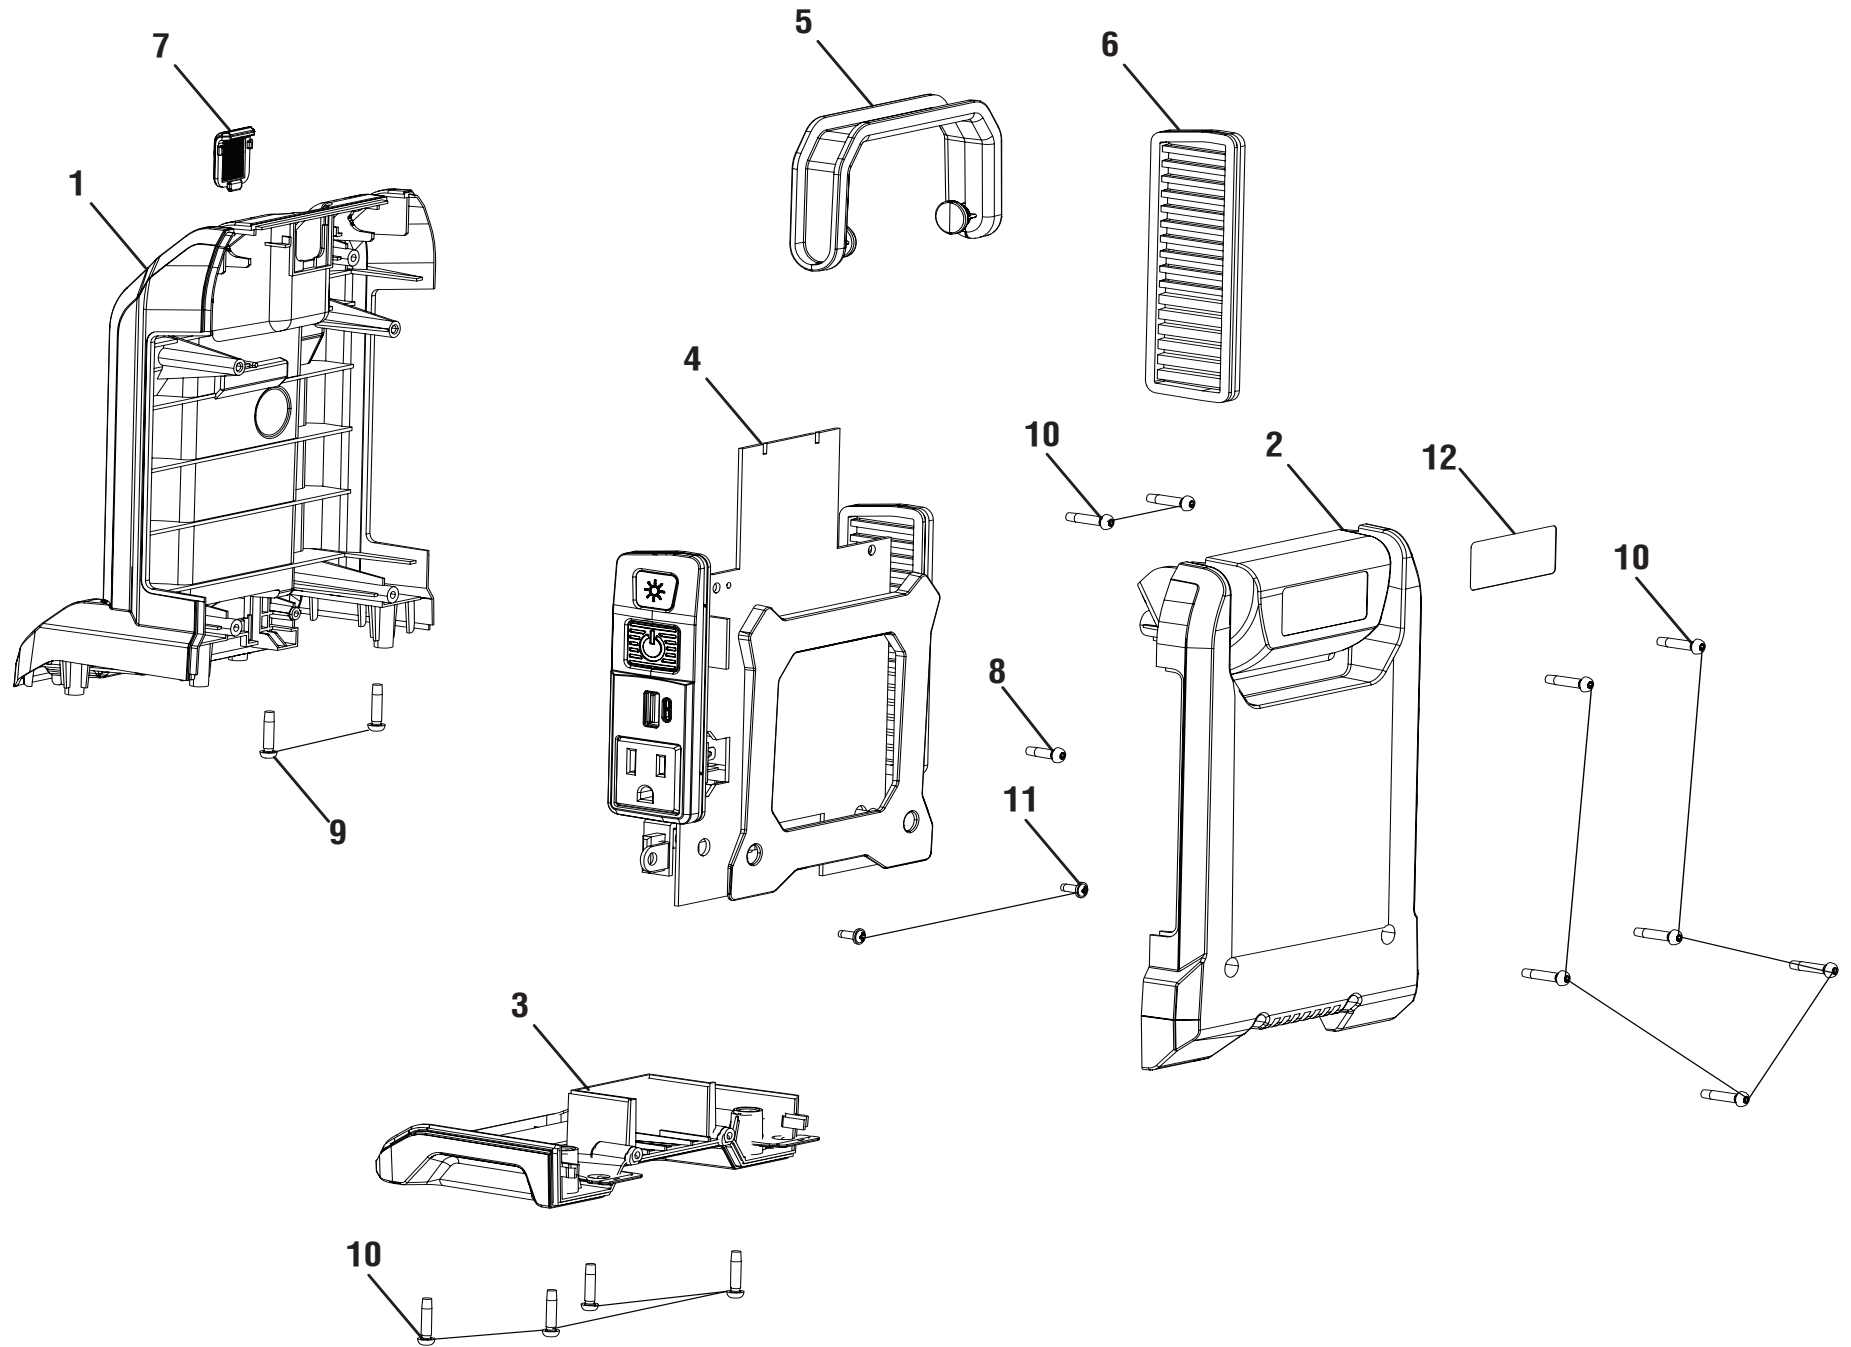

RYOBI
40 Volt Power Source
Model Number RYi300BG
Mfg. Numbers 099930356 and 099930631
Repair Sheet

ONE WORLD TECHNOLOGIES, INC.

P.O. Box 1288, Anderson, SC 29622 • Phone 1-800-525-2579

www.ryobitools.com

995000828

8-1-19 (Rev:01)

RYOBI 40 VOLT POWER SOURCE - MODEL NUMBER RYi300BG

RYOBI 40 VOLT POWER SOURCE – MODEL NUMBER RYi300BG

The model number will be found on a label attached to the motor housing. Always mention the model number in all correspondence regarding your **RECIPROCATING SAW** or when ordering repair parts.

PARTS LIST

KEY PART NO.	PART NUMBER	DESCRIPTION	QTY
1	518728023	Upper Housing	1
2	518728024	Back Housing Assembly (Inc. Key No. 12).....	1
3	518728025	Back Housing	1
4	315478001	Control Panel Assembly	1
5	518728028	Handle	1
6	518728027	Side Panel Vent	1
7	529685006	LED Task Light.....	1
8	660203001	Screw (M3 x 8 mm).....	1
9	662651001	Screw (M3 x 8 mm).....	2
10	660031017	Screw (M3.5 x 16 mm Torx Pan Hd.).....	12
11	T662318001	Screw (M4 x 13.5 mm).....	2
12	940705432	Logo Label.....	1
Not Shown:			
	995000827	Operator's Manual	