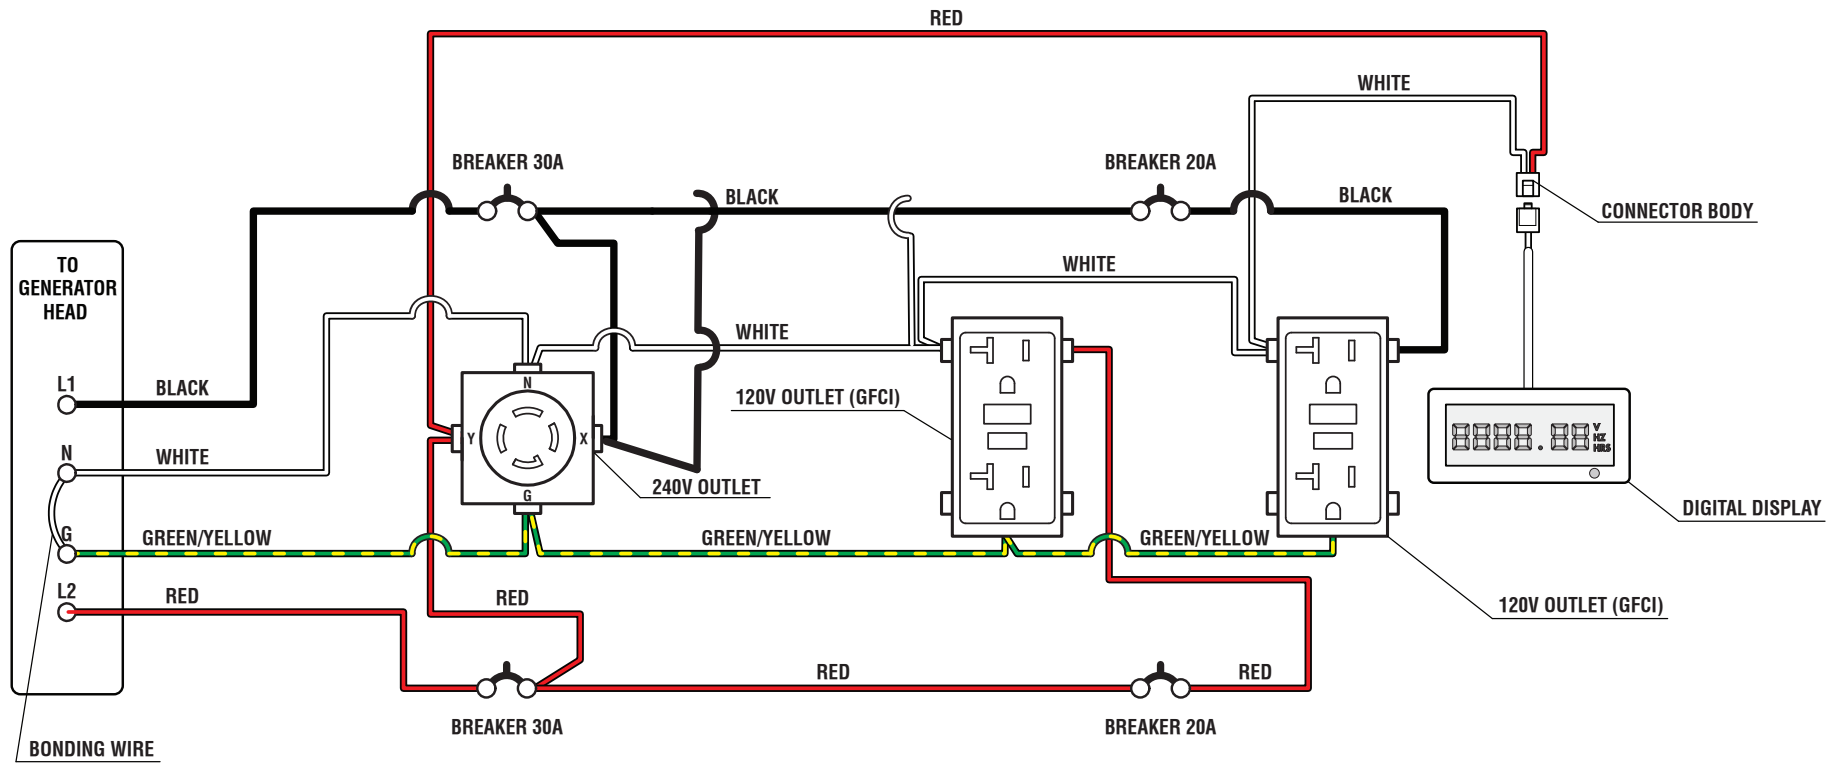

RYOBI GENERATOR – RY907000FI

WIRING DIAGRAM