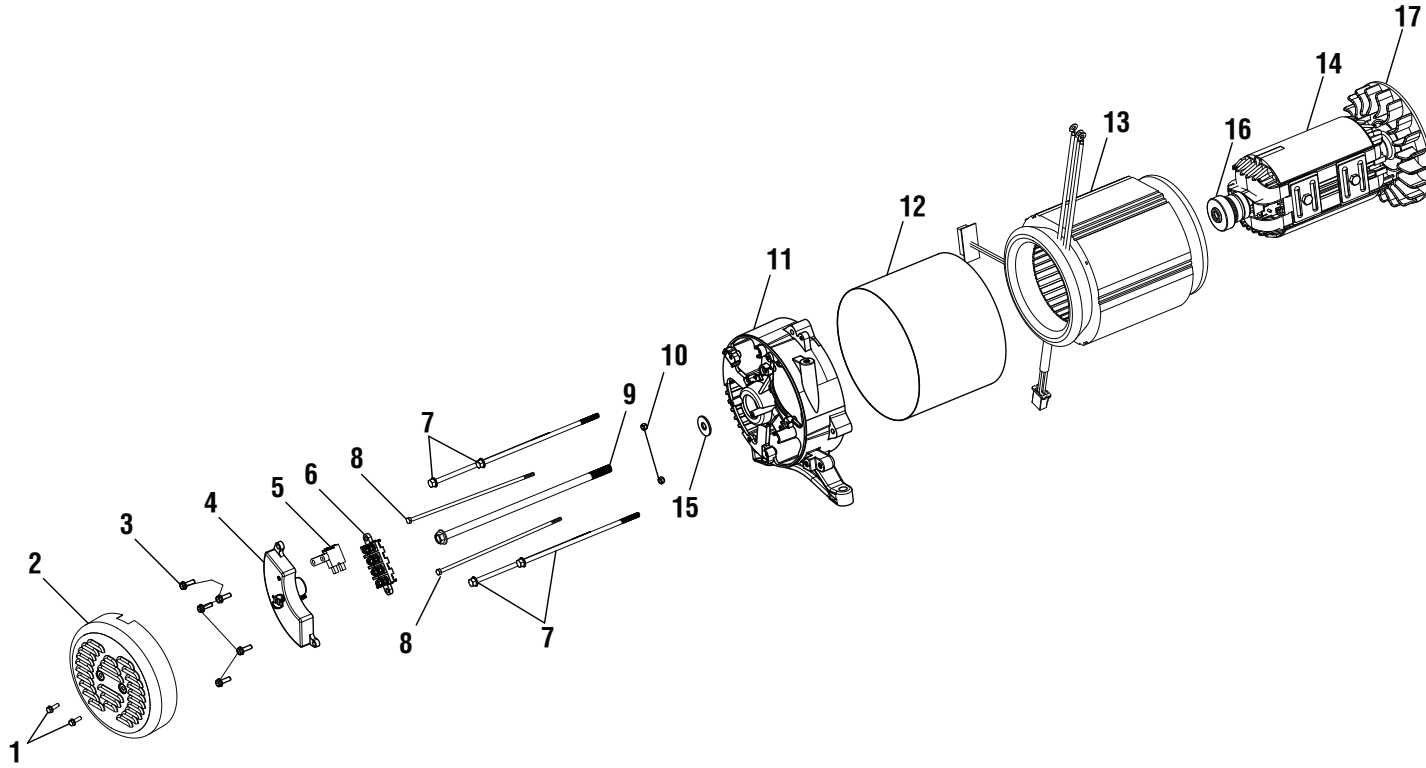

FIGURE B

KEY NO.	PART NUMBER	DESCRIPTION	QTY	KEY NO.	PART NUMBER	DESCRIPTION	QTY
1	660938011	Bolt (M5 x 12 mm, Hex Flange Hd.).....	2	10	690840002	Nut (M5)	2
2	678296004	Brush Cover	1	11	678865003	Bearing Housing	1
3	660938012	Bolt (M5 x 16 mm, Hex Flange Hd.).....	5	12	638624016	Wrapper	1
4	290440008	Automatic Voltage Regulator	1	13	310771057	Stator Assembly.....	1
5	290441005	Brush Assembly 190 mm.....	1	14	310772060	Rotor Assembly	1
6	290602003	Terminal Block	1	15	638623002	Rotor Washer	1
7	661603012	Stator Bolt.....	4	16	681963003	Ball Bearing (190 mm).....	1
8	660938021	Bolt (M6 x 229mm).....	2	17	307471003	Fan	1
9	661557033	Bolt (M10 x 280 mm).....	1				