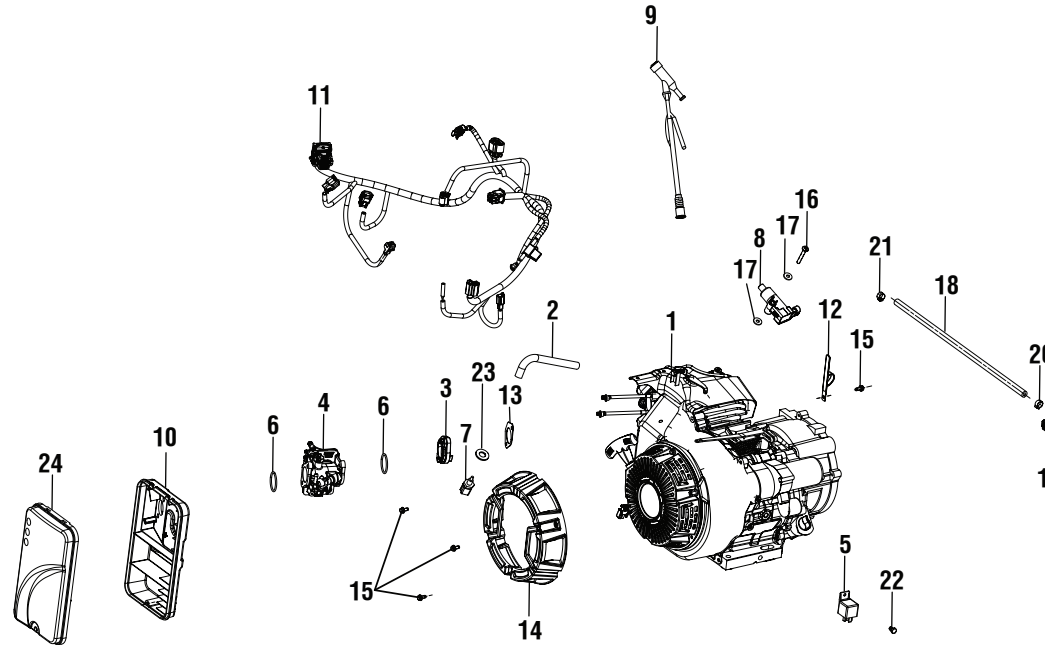

FIGURE D

KEY NO.	PART NUMBER	DESCRIPTION	QTY	KEY NO.	PART NUMBER	DESCRIPTION	QTY
1	310711234	Fuel Tank.....	1	11	570358186	Vapor Hose (500 mm)	1
2	310720026	Fuel Cap.....	1	12	678409008	Hose Clamp (3/8 in.)	5
3	310854002	Vapor Vent.....	1	13	940872003	E85 Label	1
4	518382003	Vapor Hose Tee Fitting.....	1	14	570358189	Fuel Hose (210 mm).....	1
5	570358185	Vapor Hose (300 mm)	2	15	308459012	Returnline Fuel Pump	1
6	308459002	Fuel Shut Off Valve	1	16	678899007	Ring Clip	1
7	570358188	Fuel Hose (60 mm).....	1	17	940872024	Fuel Stabilizer Label (French/Spanish)	1
8	308733008	Fuel Filter	1	18	940515016	CPSC Label	1
9	570358183	Fuel Hose (135 mm).....	2	19	940654254	Warning Label.....	1
10	678408006	Hose Clamp (1/2 in.)	6	20	940872022	Fuel Stabilizer Danger.....	1

RYOBI GENERATOR – RY907000FI

The model number will be found on a label attached to the engine. Always mention the model number in all correspondence regarding your **GENERATOR** or when ordering replacement parts.

FIGURE E

KEY NO.	PART NUMBER	DESCRIPTION	QTY	KEY NO.	PART NUMBER	DESCRIPTION	QTY
1	See Note	R420 EFI Engine (Longblock).....	1	13	901657008	EFI Intake Gasket.....	1
2	570358173	Crankcase Vent Hose	1	14	519815011	Recoil Cover.....	1
3	528049005	Heat Dam	1	15	661603001	Bolt (M5 x 10 mm, Hex Hd.).....	4
4	308802008	Throttle Body Assembly.....	1	16	661834004	Bolt (M6 x 42 mm, T30 Torx Pan Hd.).....	1
5	291422002	Starter EFI Relay	1	17	673154002	Washer	2
6	570742120	O-Ring.....	2	18	570358184	Fuel Hose (440 mm).....	1
7	830291004	Head Temperature Sensor	1	19	308459011	Fuel Quick Connect 90	1
8	290190006	Ignition Coil.....	1	20	678408018	Injector Fuel Clamp.....	1
9	291337007	High Tension Wire Assembly.....	1	21	678408017	Fuel Hose Ear Clamp	1
10	518248006	Rear Airbox w/ Bushings Assembly.....	1	22	661834009	Bolt (M6 x 10mm, Hex Hd.).....	1
11	290435036	EFI Wire Harness	1	23	638275002	Washer (1/2).....	1
12	519729002	J-Clamp Flexible	1	24	17101-Z310210-0000	Front Airbox Cover.....	1