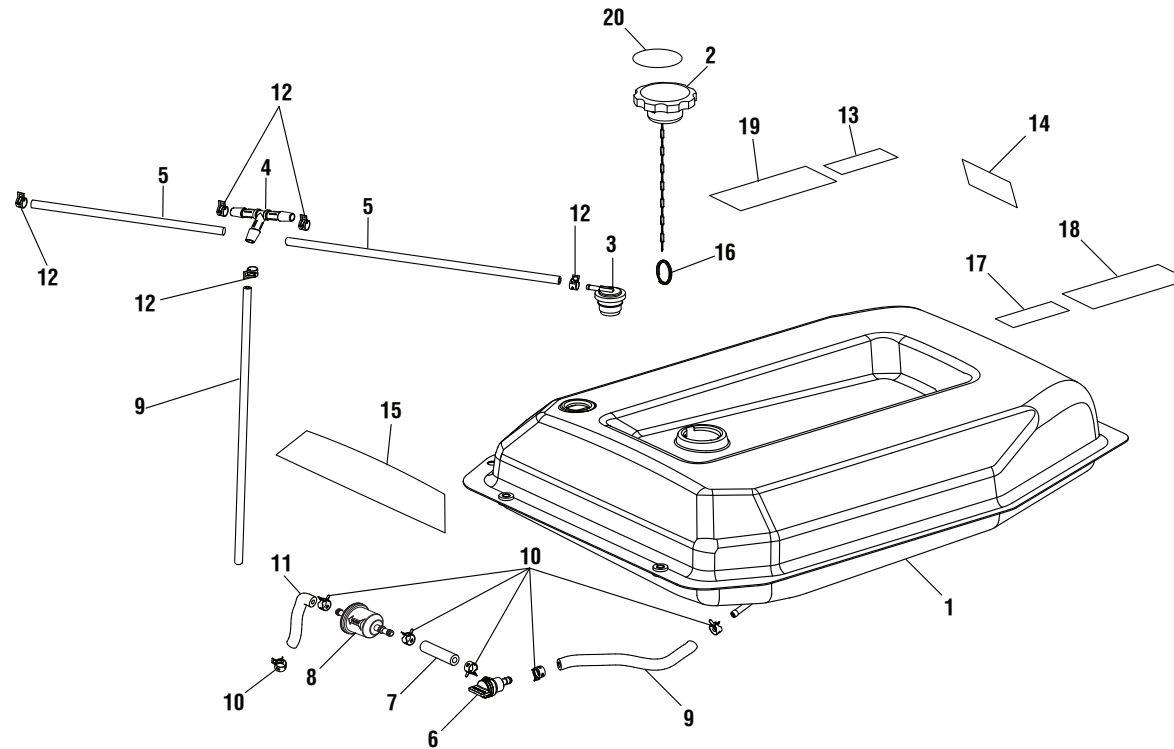

FIGURE B

KEY NO.	PART NUMBER	DESCRIPTION	QTY	KEY NO.	PART NUMBER	DESCRIPTION	QTY
1	660938011	Bolt (M5 x 12 mm, Hex Flange Hd.).....	2	10	690840002	Nut (M5)	2
2	678296004	Brush Cover	1	11	678865003	Bearing Housing	1
3	660938012	Bolt (M5 x 16 mm, Hex Flange Hd.).....	5	12	638624016	Wrapper	1
4	290440008	Automatic Voltage Regulator	1	13	310771057	Stator Assembly.....	1
5	290441005	Brush Assembly 190 mm.....	1	14	310772060	Rotor Assembly	1
6	290602003	Terminal Block	1	15	638623002	Rotor Washer	1
7	661603012	Stator Bolt.....	4	16	681963003	Ball Bearing (190 mm).....	1
8	660938021	Bolt (M6 x 229mm).....	2	17	307471003	Fan	1
9	661557033	Bolt (M10 x 280 mm).....	1				

FIGURE C

KEY NO.	PART NUMBER	DESCRIPTION	QTY	KEY NO.	PART NUMBER	DESCRIPTION	QTY
1	660598001	Screw (6-20 x 5 mm).....	6	10	780351001	Circuit Breaker (30 Amp).....	2
2	660899002	Screw (8-18 x 1/2 in.).....	7	11	290401004	120 Volt Twist Lock Receptacle (30 Amp)	1
3	570412008	GFCI Receptacle Cover.....	2	12	678720001	Lock Nut (#6-32)	6
4	570412007	Receptacle Cover (30 Amp).....	1	13	270290023	12V LED w/Resistor Indicator	1
5	290492005	Digital Display	1	14	519815010	Control Box.....	1
6	638496046	Faceplate	1	15	570766010	Grommet.....	1
7	270290017	Start/Stop Switch.....	1	16	570766006	Rubber Boot	1
8	290400022	120 Volt GFCI Receptacle.....	2	17	290435040	Wiring Harness	1
9	780350001	Circuit Breaker (20 Amp).....	2				

RYOBI GENERATOR – RY907000FI

The model number will be found on a label attached to the engine. Always mention the model number in all correspondence regarding your **GENERATOR** or when ordering replacement parts.