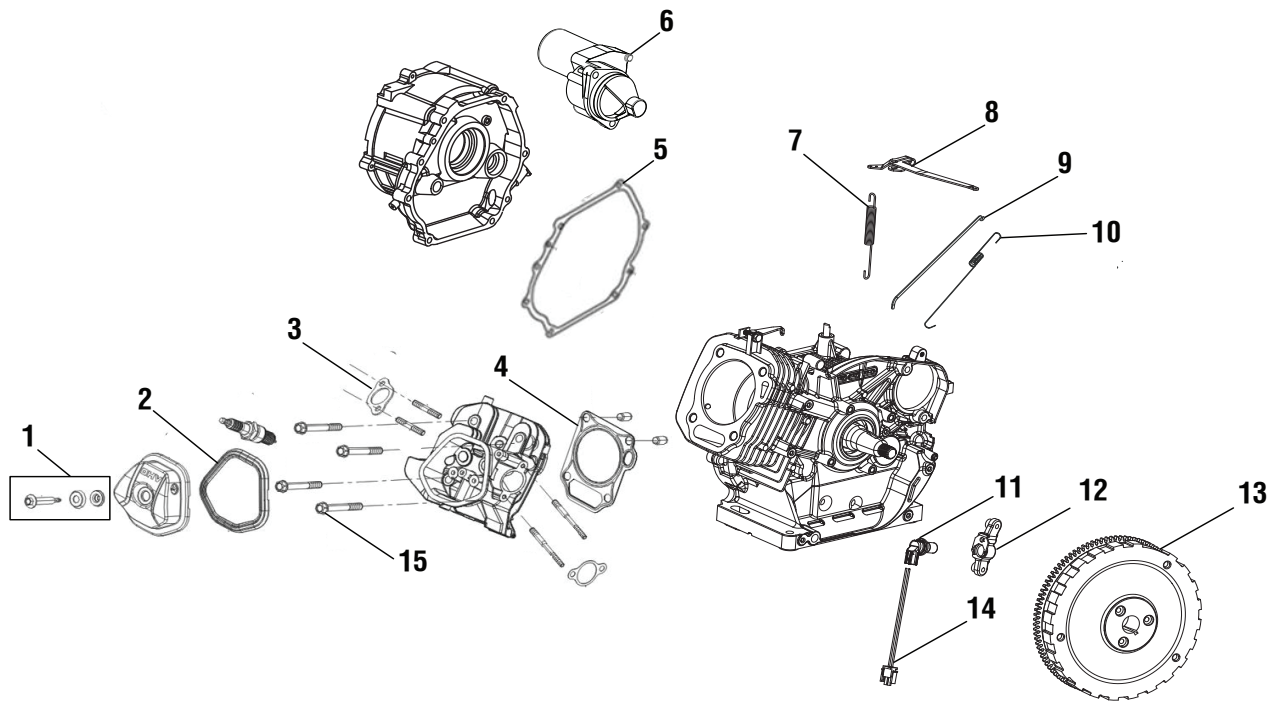

FIGURE E

KEY NO.	PART NUMBER	DESCRIPTION	QTY	KEY NO.	PART NUMBER	DESCRIPTION	QTY
1	See Note	R420 EFI Engine (Longblock).....	1	13	901657008	EFI Intake Gasket.....	1
2	570358173	Crankcase Vent Hose	1	14	519815011	Recoil Cover.....	1
3	528049005	Heat Dam	1	15	661603001	Bolt (M5 x 10 mm, Hex Hd.).....	4
4	308802008	Throttle Body Assembly.....	1	16	661834004	Bolt (M6 x 42 mm, T30 Torx Pan Hd.).....	1
5	291422002	Starter EFI Relay	1	17	673154002	Washer	2
6	570742120	O-Ring.....	2	18	570358184	Fuel Hose (440 mm).....	1
7	830291004	Head Temperature Sensor	1	19	308459011	Fuel Quick Connect 90	1
8	290190006	Ignition Coil.....	1	20	678408018	Injector Fuel Clamp.....	1
9	291337007	High Tension Wire Assembly.....	1	21	678408017	Fuel Hose Ear Clamp	1
10	518248006	Rear Airbox w/ Bushings Assembly.....	1	22	661834009	Bolt (M6 x 10mm, Hex Hd.).....	1
11	290435036	EFI Wire Harness	1	23	638275002	Washer (1/2).....	1
12	519729002	J-Clamp Flexible	1	24	17101-Z310210-0000	Front Airbox Cover.....	1

FIGURE F

KEY PART NO.	NUMBER	DESCRIPTION	QTY	KEY PART NO.	NUMBER	DESCRIPTION	QTY
1	12034-Z080110-0099	Bolt + Gasket	1	9	16062-Z100110-0990	Governor Rod	1
2	12004-Z080110-0000	Cylinder Head Cover Gasket	1	10	16012-Z080110-0000	Throttle Valve Return Spring	1
3	18001-Z190110-0000	Exhaust Gasket.....	1	11	830291003	VR Sensor	1
4	12131-Z190410-0000	Cylinder Head Gasket.....	1	12	30401-Z190110-0000	VR Sensor Assembly Mount	1
5	11001-Z100120-0000	Crankcase Gasket.....	1	13	13510-Z190710-0990	Flywheel Assembly	1
6	09100-Z170110-0000	Starter Motor.....	1	14	30402-Z190110-0000	VR Sensor Wire Harness Pigtail.....	1
7	16063-Z190310-0000	Governor Spring.....	1	15	12003-Z080110-0000	Cylinder Head Bolt.....	4
8	16070-Z100120-0000	Governor Support Assembly	1				