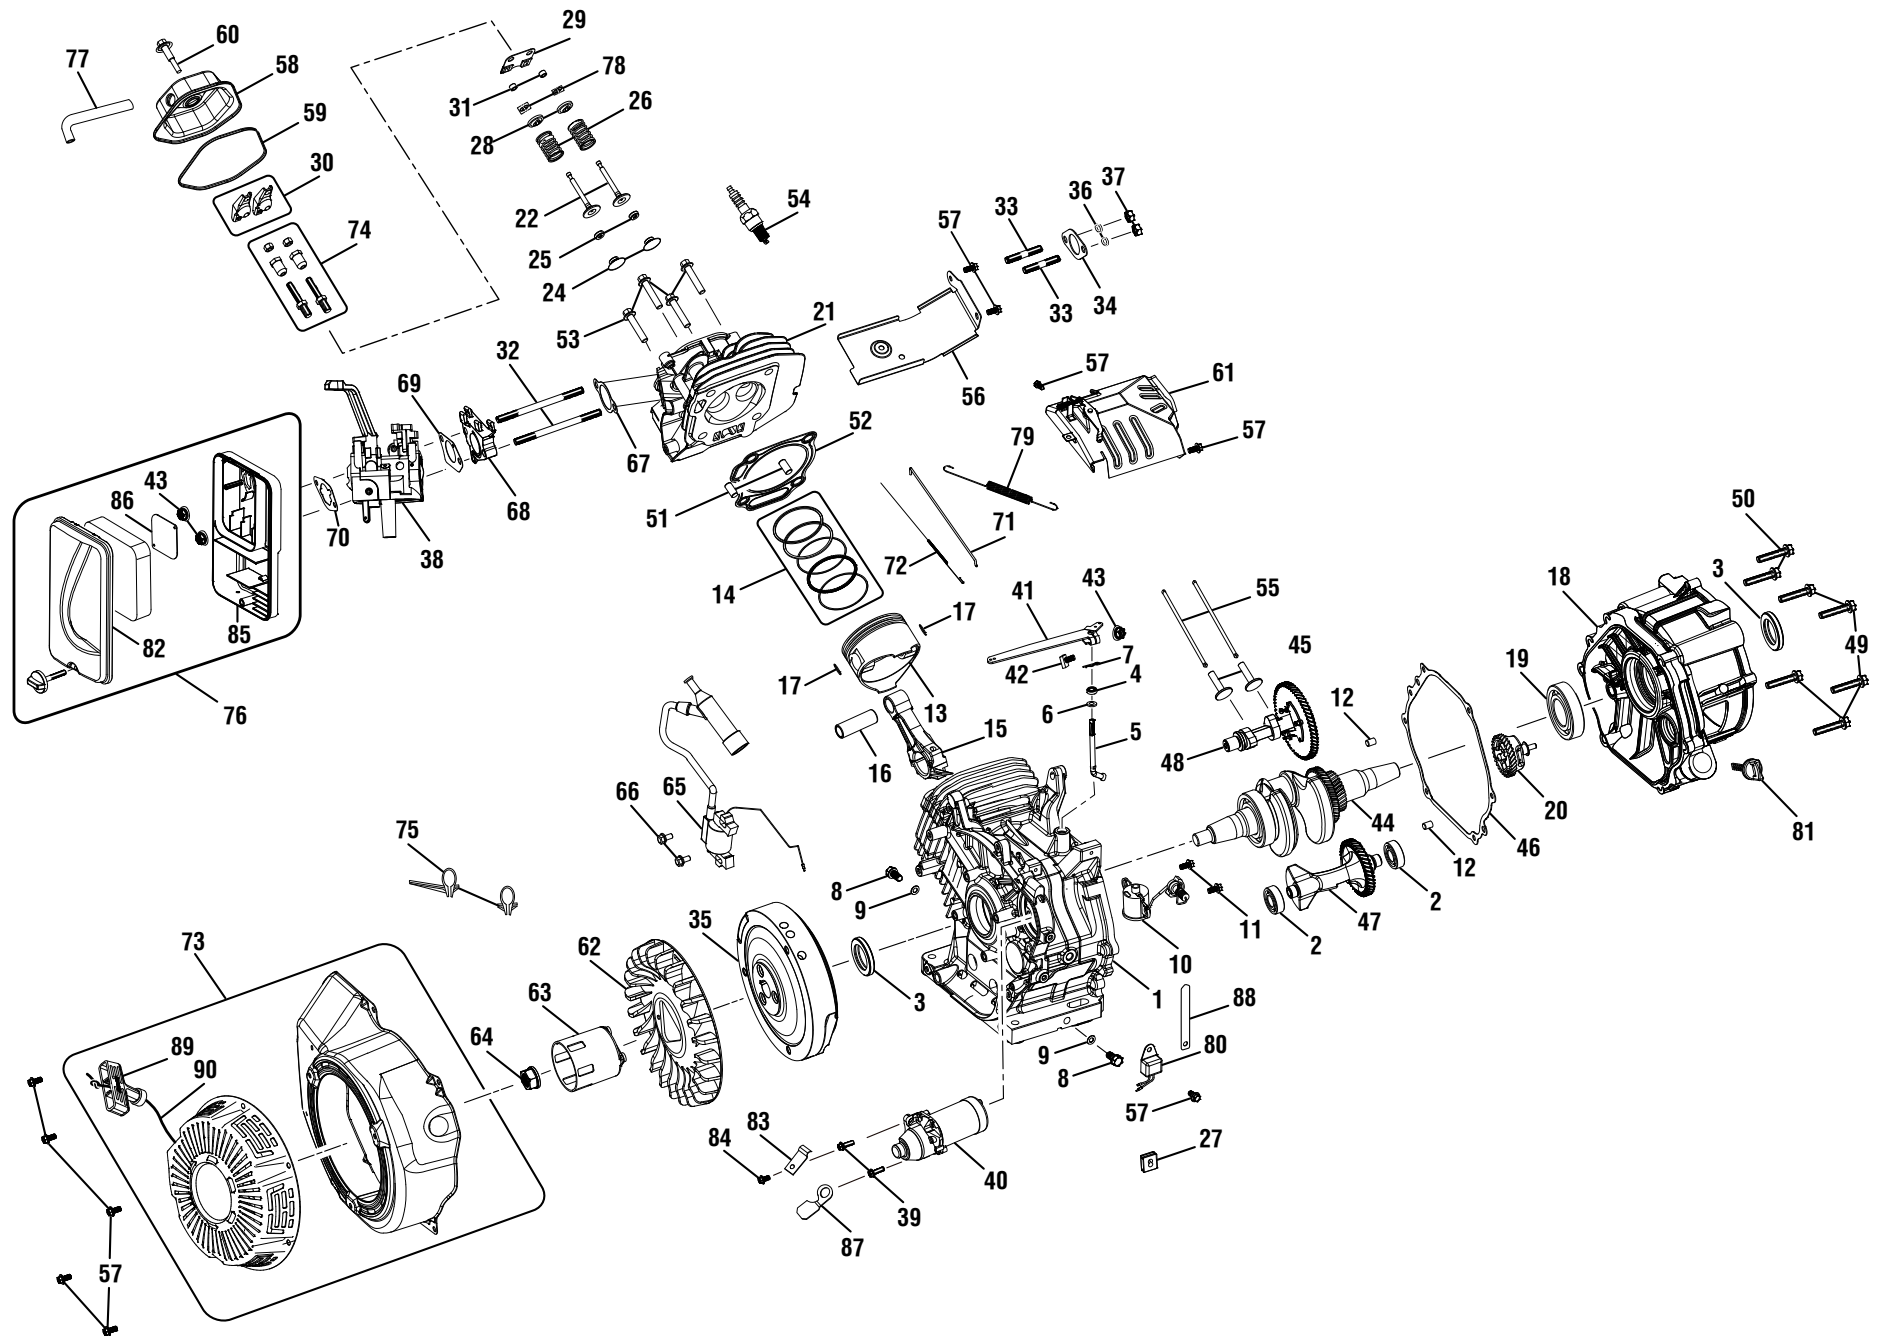

RYOBI GENERATOR — RY906300LP

FIGURE D

RYOBI GENERATOR — RY906300LP

The model number will be found on a label attached to the engine. Always mention the model number in all correspondence regarding your **GENERATOR** or when ordering replacement parts.

PARTS LIST – FIGURE D

KEY	P/N	DESCRIPTION	QTY	KEY	P/N	DESCRIPTION	QTY
1	D260218	Crankcase.....	1	28	D261805	Exhaust Valve Spring Seat	2
2	D93002	Ball Bearing	2	29	D262201	Push Rod Guide Plate	1
3	D93511	Oil Seal	2	30	D262101	Rocker Assembly.....	2
4	D93514	Governor Arm Shaft.....	1	31	D261806	Rotator.....	2
5	D263901	Governor Arm Shaft.....	1	32	D91016	Stud Bolt.....	2
6	D96806	Governor Arm Shaft Washer.....	1	33	D91007	Stud Bolt.....	2
7	D263902	Lock Pin	1	34	D96083	Exhaust Gasket	1
8	D91817	Drain Plug Bolt.....	2	35	D260407	Flywheel Assembly.....	1
9	D94004	Drain Plug Washer	2	36	D94206	Spring Washer	2
10	D265102	Oil Level Switch Assembly	1	37	D90011	Hex Nut (M8).....	2
11	D91329	Bolt (M6 x16 mm)	2	38	D262839	Carburetor Assembly.....	1
12	D240901	Casecover Dowel Pin	2	39	D91333	Bolt (M6 x 28 mm)	2
13	D261205	Piston.....	1	40	D97415	Starting Motor Assembly.....	1
14	D261604	Piston Scraper Ring Set	1	41	D264001	Governor Arm	1
15	D261503	Connecting Rod Assembly.....	1	42	D91822	Governor Arm Bolt.....	1
16	D265501	Piston Pin	1	43	D90016	Hex Nut (M6).....	3
17	D261301	Piston Clip	2	44	D260316	Crankshaft Assembly.....	1
18	D260111	Crankcase Cover Assembly	1	45	D266101	Valve Lifter	2
19	D93015	Ball Bearing	1	46	D96072	Casecover Gasket	1
20	D264301	Governor Assembly.....	1	47	D260301	Balancing Shaft	1
21	D261002	Cylinder Head.....	1	48	D262003	Camshaft Assembly.....	1
22	D261702	Intake Valve	1	49	D91348	Bolt (M8 x 35 mm)	5
23	D265903	Exhaust Valve	1	50	D91349	Bolt (M8 x 40 mm)	2
24	D261807	Intake Valve Retainer	2	51	D260901	Dowel Pin	2
25	D93513	Oil Seal Valve.....	2	52	D96089	Cylinder Head Gasket	1
26	D266002	Valve Spring.....	2	53	D91321	Bolt (M10 x 80 mm)	4
27	D269901	Starter Assembly Rubber	1	54	D97108	Spark Pulg.....	1

WARNING:

To avoid possible personal injury or equipment damage, a registered electrician or an authorized service representative should perform installation and all service. Under no circumstances should an unqualified person attempt to wire into a utility circuit.