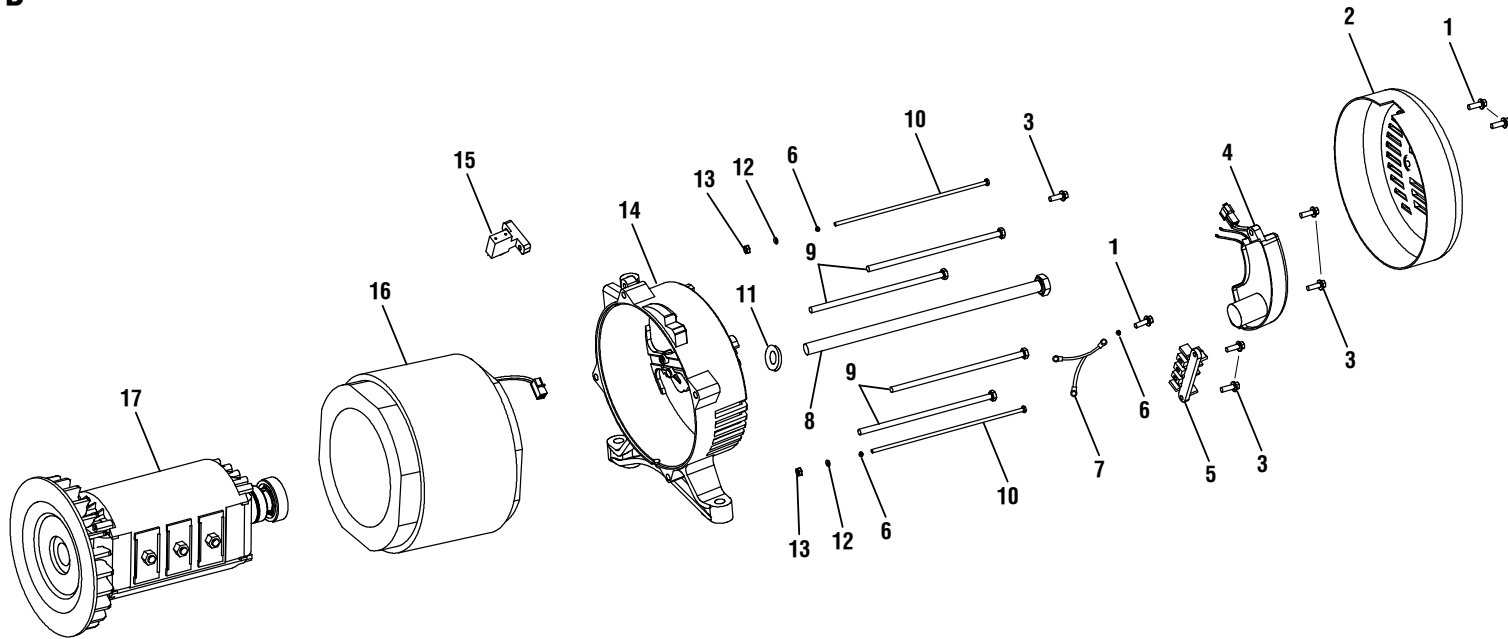

RYOBI GENERATOR — RY906300LP

The model number will be found on a label attached to the engine. Always mention the model number in all correspondence regarding your **GENERATOR** or when ordering replacement parts.

FIGURE B

PARTS LIST – FIGURE B

KEY NO.	PART NUMBER	DESCRIPTION	QTY	KEY NO.	PART NUMBER	DESCRIPTION	QTY
1	D91322	Bolt (M5 x 12 mm, Hex Flange Hd.)	3	10	D91511	Stator Bolt	2
2	S533301-017	Brush Cover	1	11	D96813	Rotor Bolt Washer	1
3	D91323	Bolt (M5 x 16 mm, Hex Flange Hd.)	3	12	D94219	Washer (M5)	2
4	290440010	Automatic Voltage Regulator	1	13	D90009	Hex Nut (M5)	2
5	D599019	Brush Assembly	1	14	D532301	Bearing Housing	1
6	D94204	Lock Washer (M5)	3	15	D599912	Grounding Post Assembly	1
7	D544603	Grounding Wire	1	16	D6341	Stator Assembly	1
8	D91716	Rotor Bolt	1	17	D6342	Rotor Assembly	1
9	D91613	Bearing Carrier Bolt	4