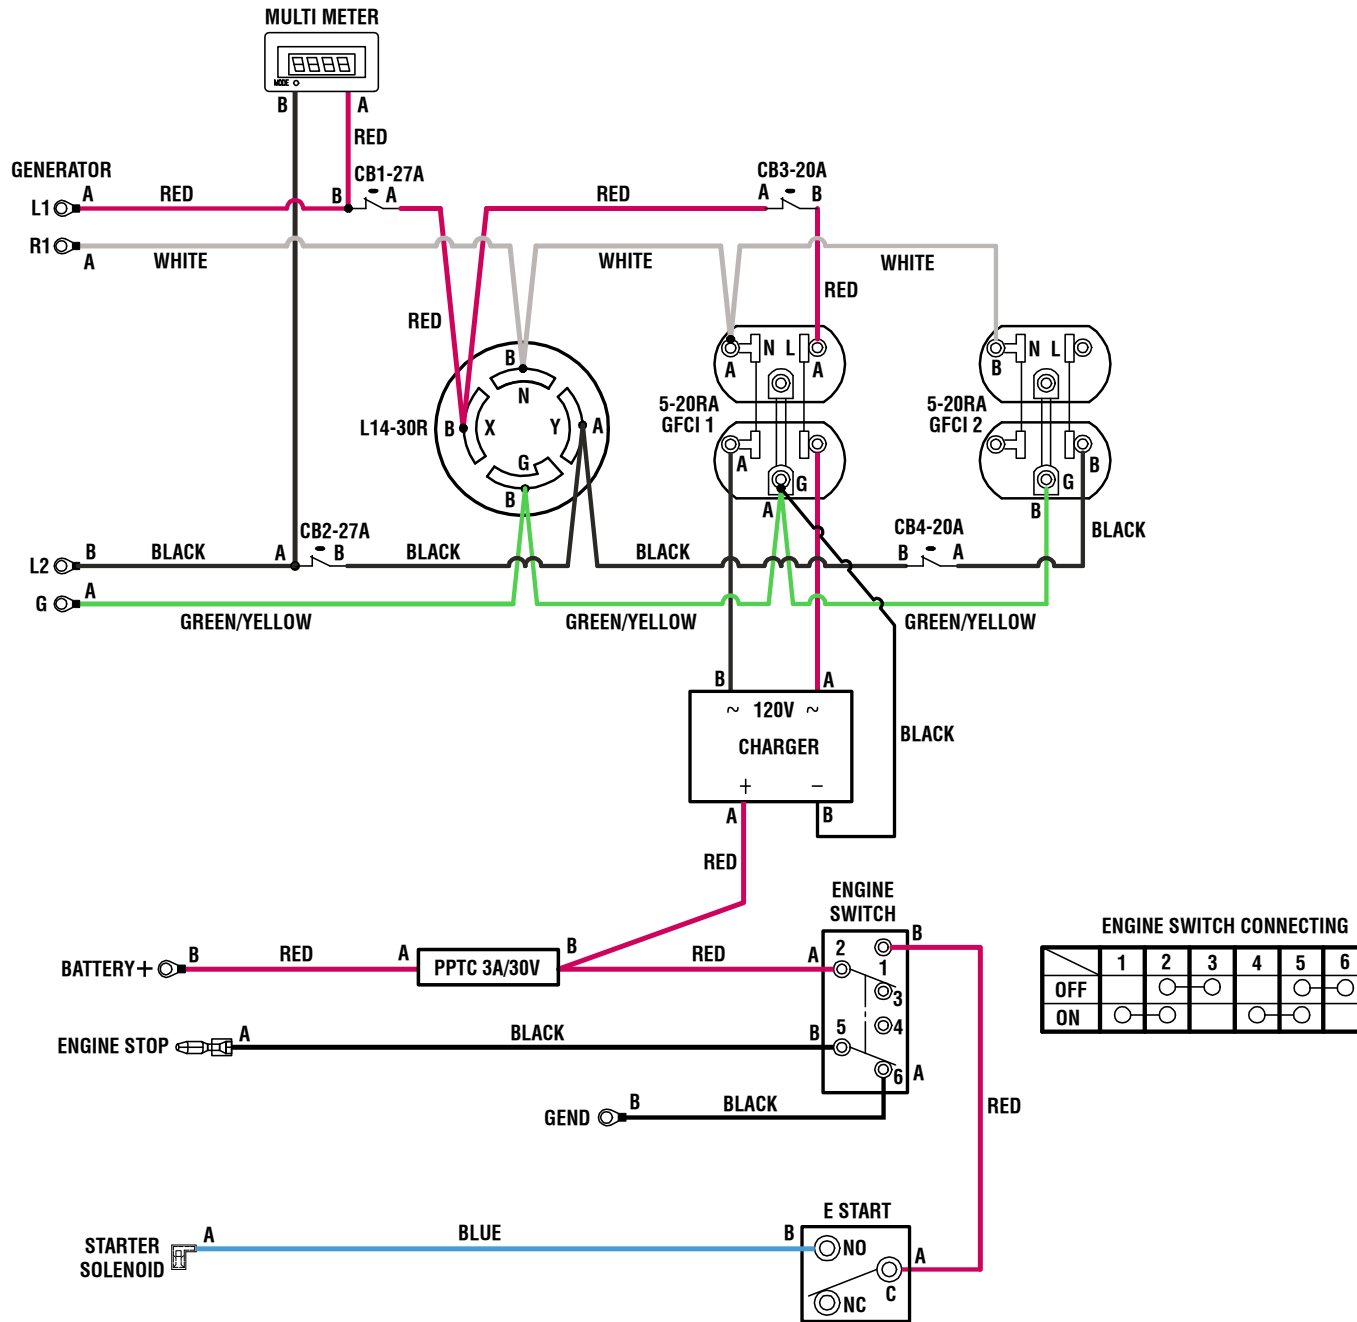

RYOBI GENERATOR — RY906300LP

The model number will be found on a label attached to the engine. Always mention the model number in all correspondence regarding your **GENERATOR** or when ordering replacement parts.

PARTS LIST – FIGURE E

KEY	P/N	DESCRIPTION	QTY	KEY	P/N	DESCRIPTION	QTY
55	D261901	Push Rod	2	74	D91818	Rocker Arm Adjuster	2
56	D260501	Shroud.....	1	75	D260801	Clip.....	2
57	D91325	Bolt (M6 x 12 mm).....	10	76	D262922	Air Cleaner Assembly.....	1
58	D261104	Cylinder Head Cover.....	1	77	D95622	Breather Tube.....	1
59	D96075	Headcover Gasket	1	78	D260802	Locking Flap.....	4
60	D91819	Lock Bolt.....	1	79	D264101	Governor Spring.....	1
61	D264409	Upper Shroud Assembly.....	1	80	D245104	Amplifier	1
62	D264601	Recoil Starter Fan	1	81	D265614	Dipstick	1
63	D264501	Starter Pulley.....	1	82	DJ188FD-14204-A	Air Cleaner Cover	1
64	D90004	Hex Nut (M5).....	1	83	D249901	Clamper Cord A	1
65	D97518	Ignition Coil Assembly	1	84	D91340	Bolt (M6 x 8 mm).....	1
66	D91331	Bolt (M6 x 25 mm).....	2	85	DJ188FD-14203-C	Engine Air Box	1
67	D96078	Intake Gasket	1	86	DJ188FD-14202-A	Element Bracket.....	1
68	D262301	Carburetor Insulator	1	87	D269902	Clamper Cord A	1
69	D96081	Carburetor Gasket	1	88	DF6500H-11033-A	Wire Harness Clip	1
70	D94227	Carburetor Spacer	1	89	DJ188F-16110-B	Starter Grip	1
71	D262701	Governor Rod.....	1	90	DJ188F-16111-A	Rope.....	1
72	D264201	Throttle Return Spring.....	1	Not Shown:			
73	DJ188F-16130-C-010	Recoil Starter Assembly.....	1		120968046	High Altitude Kit (DUCAR 420CC LP)	

WARNING:

To avoid possible personal injury or equipment damage, a registered electrician or an authorized service representative should perform installation and all service. Under no circumstances should an unqualified person attempt to wire into a utility circuit.

RYOBI GENERATOR — RY906300LP

WIRING DIAGRAM