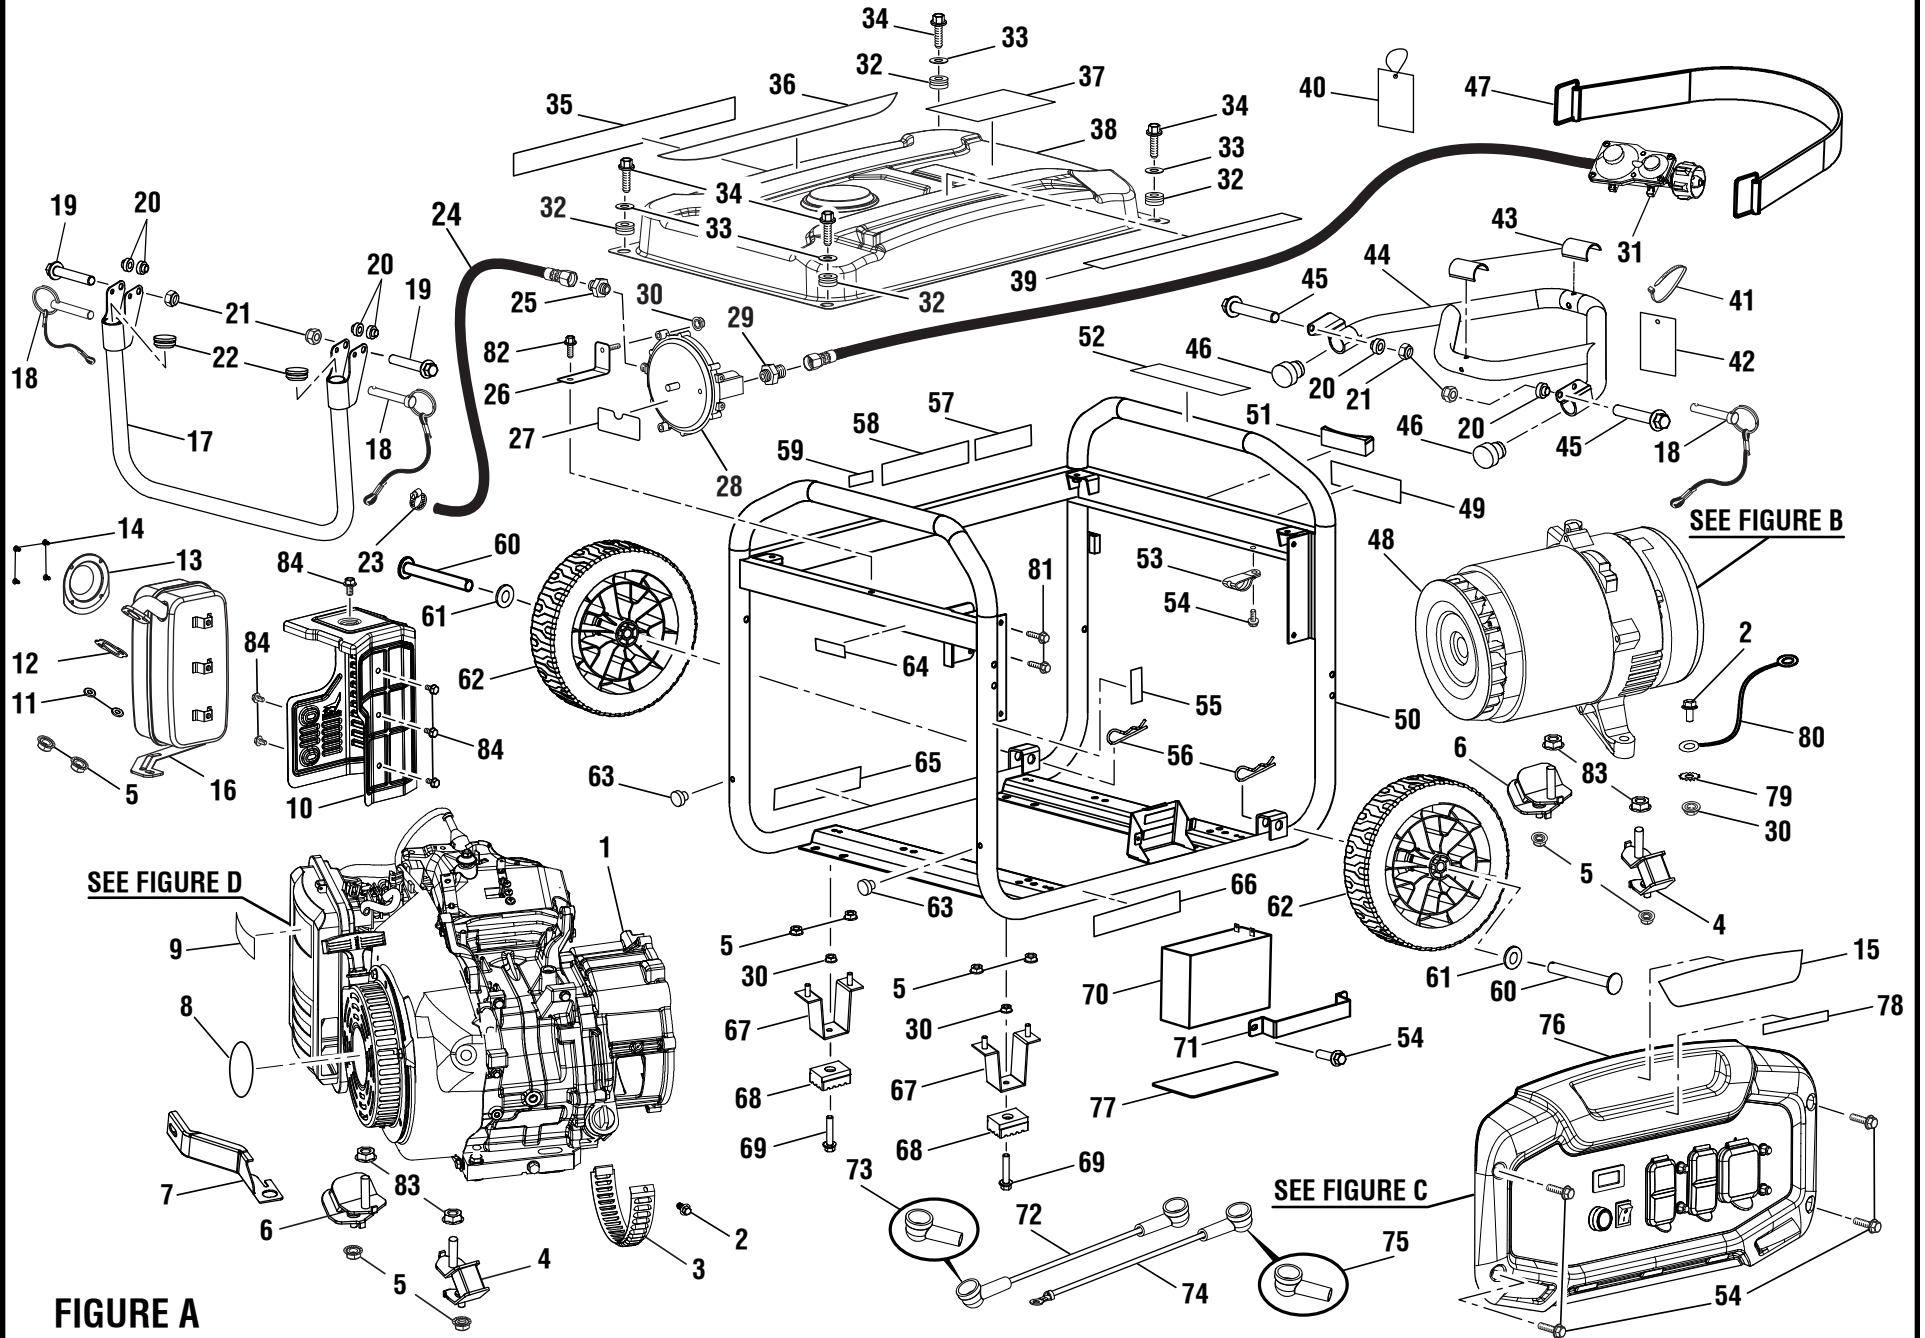

RYOBI GENERATOR — RY906300LP

FIGURE A