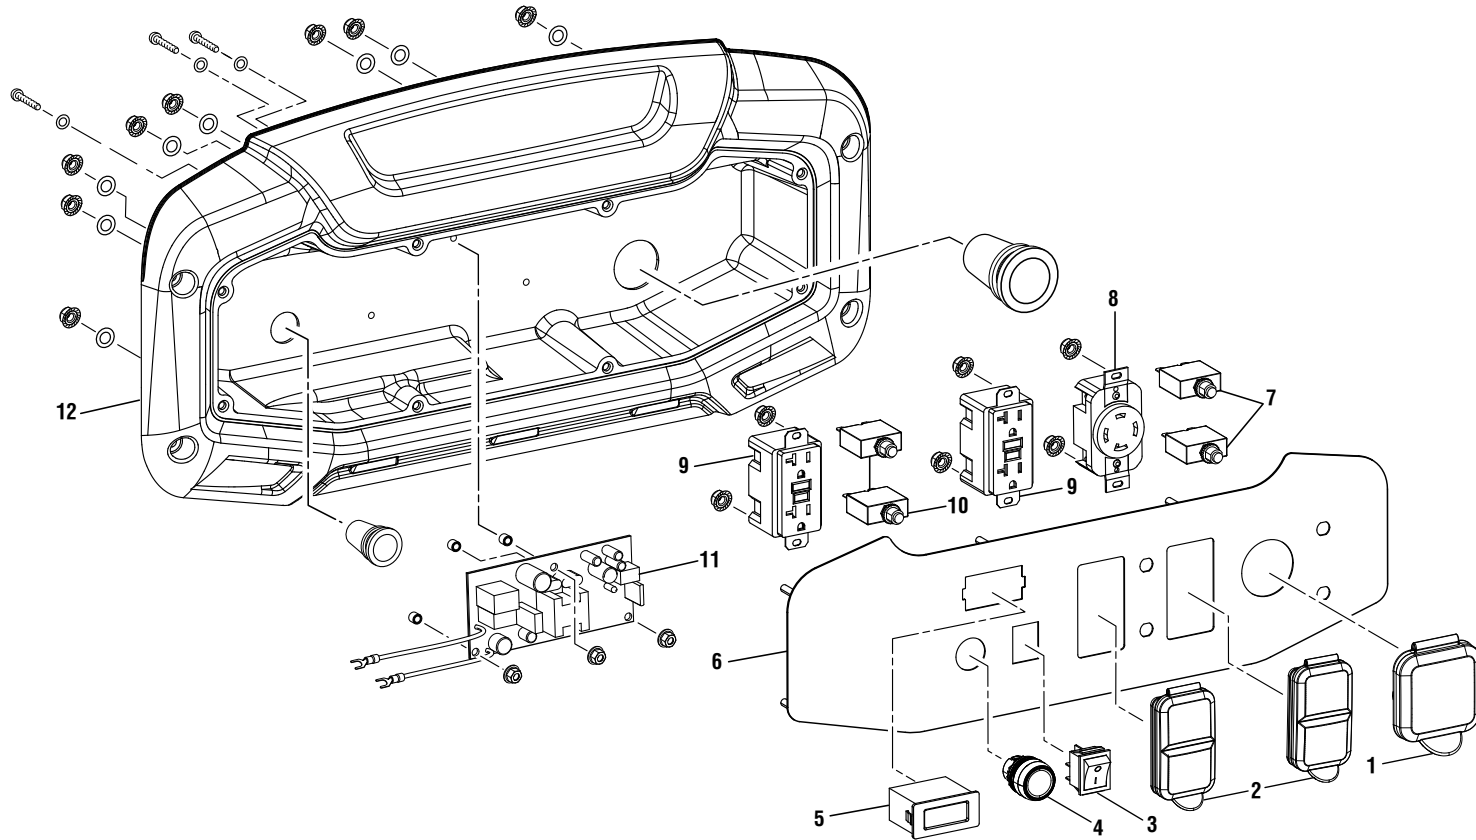

FIGURE B

PARTS LIST – FIGURE B

KEY NO.	PART NUMBER	DESCRIPTION	QTY	KEY NO.	PART NUMBER	DESCRIPTION	QTY
1	D91322	Bolt (M5 x 12 mm, Hex Flange Hd.)	3	10	D91511	Stator Bolt	2
2	S533301-017	Brush Cover	1	11	D96813	Rotor Bolt Washer	1
3	D91323	Bolt (M5 x 16 mm, Hex Flange Hd.)	3	12	D94219	Washer (M5)	2
4	290440010	Automatic Voltage Regulator	1	13	D90009	Hex Nut (M5)	2
5	D599019	Brush Assembly	1	14	D532301	Bearing Housing	1
6	D94204	Lock Washer (M5)	3	15	D599912	Grounding Post Assembly	1
7	D544603	Grounding Wire	1	16	D6341	Stator Assembly	1
8	D91716	Rotor Bolt	1	17	D6342	Rotor Assembly	1
9	D91613	Bearing Carrier Bolt	4				

FIGURE C

KEY NO.	PART NUMBER	DESCRIPTION	QTY	KEY NO.	PART NUMBER	DESCRIPTION	QTY
1	570412007	240 Volt Receptacle Rain Cover	1	8	290401004	Twist Lock Recepticle (120/240 Volt, 30 Amp, L14-30)	1
2	570412008	120 Volt Receptacle Rain Cover	2	9	290400024	Duplex Receptacle (120V)	2
3	D6234	Engine Stop Switch	1	10	780350001	Circuit Breaker (20 Amp)	2
4	270290019	Engine Start Switch	1	11	140173027	Battery Charger	1
5	290492005	Digital Meter	1	12	D6343	Control Box (Back Panel)	1
6	D6344	Front Panel (Faceplate)	1				
7	D6328	Circuit Breaker (27 Amp)	2				