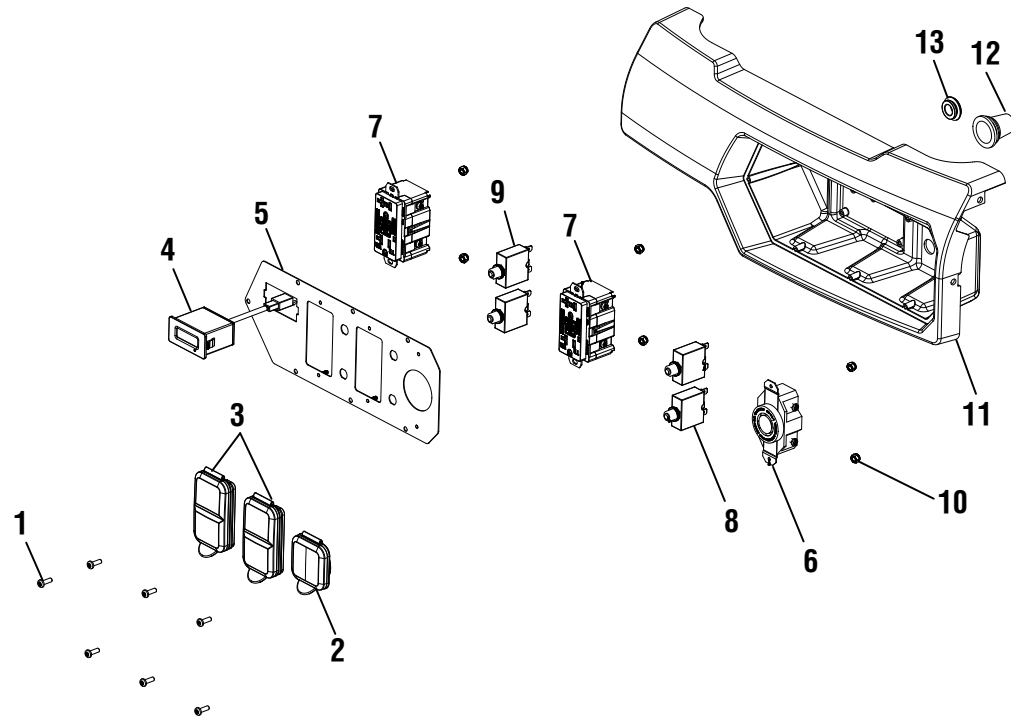

FIGURE B

KEY NO.	PART NUMBER	DESCRIPTION	QTY	KEY NO.	PART NUMBER	DESCRIPTION	QTY
1	660938011	Bolt (M5 x 12 mm, Hex Flange Hd.).....	2	10	310771055	Stator Assembly.....	1
2	678296004	Brush Cover	1	11	310772056	Rotor Assembly	1
3	660938012	Bolt (M5 x 16 mm, Hex Flange Hd.).....	5	12	638624022	Wrapper	1
4	290440010	Automatic Voltage Regulator	1	13	638678012	Rotor Washer	1
5	290441005	Brush Assembly	1	14	660938029	Bolt (M6 x 200 mm).....	2
6	290602003	Terminal Block	1	15	690840002	Nut (M5)	2
7	661557026	Rotor Bolt (M8 x 220 mm).....	1	16	681963001	Ball Bearing.....	1
8	661603019	Stator Bolt (M6 x 180 mm).....	4	17	307471001	Fan	1
9	678289008	Bearing Housing	1				

RYOBI GENERATOR – RY905500

The model number will be found on a label attached to the engine. Always mention the model number in all correspondence regarding your **GENERATOR** or when ordering replacement parts.

FIGURE C

KEY NO.	PART NUMBER	DESCRIPTION	QTY	KEY NO.	PART NUMBER	DESCRIPTION	QTY
1	660899002	Screw (M8-18 x ½ in., T20 Torx Hd.)	7	7	290400022	Duplex Receptacle (120V)	2
2	570412007	Outlet Cover	1	8	780351003	Circuit Breaker (25 Amp)	2
3	570412008	Duplex Outlet Cover	2	9	780350001	Circuit Breaker (20 Amp)	2
4	290492005	Digital Meter	1	10	678827004	Lock Nut (M4)	6
5	638496041	Front Panel	1	11	519815010	Control Box (Back Panel)	1
6	290401004	Twist Lock Receptacle (120/240 Volt, 30 Amp, L14-30)	1	12	570766006	Rubber Boot	1
				13	570766010	Grommet	1