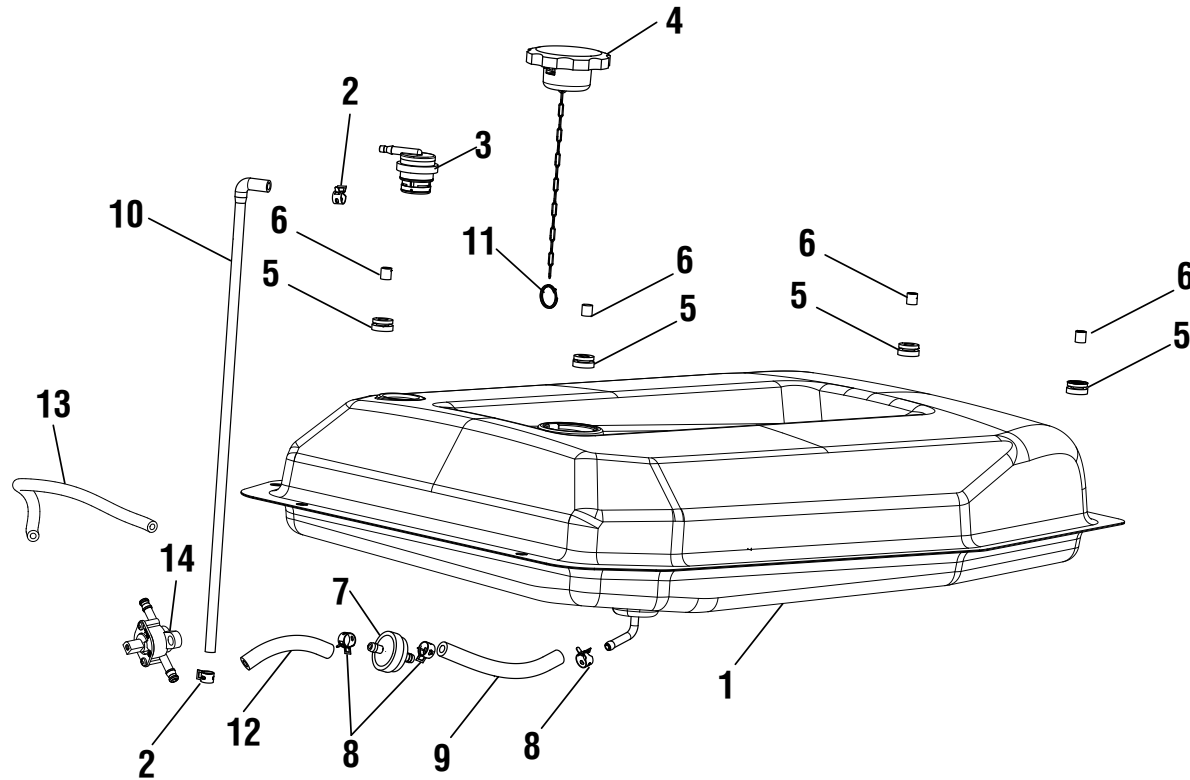

FIGURE C

KEY NO.	PART NUMBER	DESCRIPTION	QTY	KEY NO.	PART NUMBER	DESCRIPTION	QTY
1	660899002	Screw (M8-18 x ½ in., T20 Torx Hd.)	7	7	290400022	Duplex Receptacle (120V)	2
2	570412007	Outlet Cover	1	8	780351003	Circuit Breaker (25 Amp)	2
3	570412008	Duplex Outlet Cover	2	9	780350001	Circuit Breaker (20 Amp)	2
4	290492005	Digital Meter	1	10	678827004	Lock Nut (M4)	6
5	638496041	Front Panel	1	11	519815010	Control Box (Back Panel)	1
6	290401004	Twist Lock Receptacle (120/240 Volt, 30 Amp, L14-30)	1	12	570766006	Rubber Boot	1
				13	570766010	Grommet	1

RYOBI GENERATOR – RY905500

The model number will be found on a label attached to the engine. Always mention the model number in all correspondence regarding your **GENERATOR** or when ordering replacement parts.