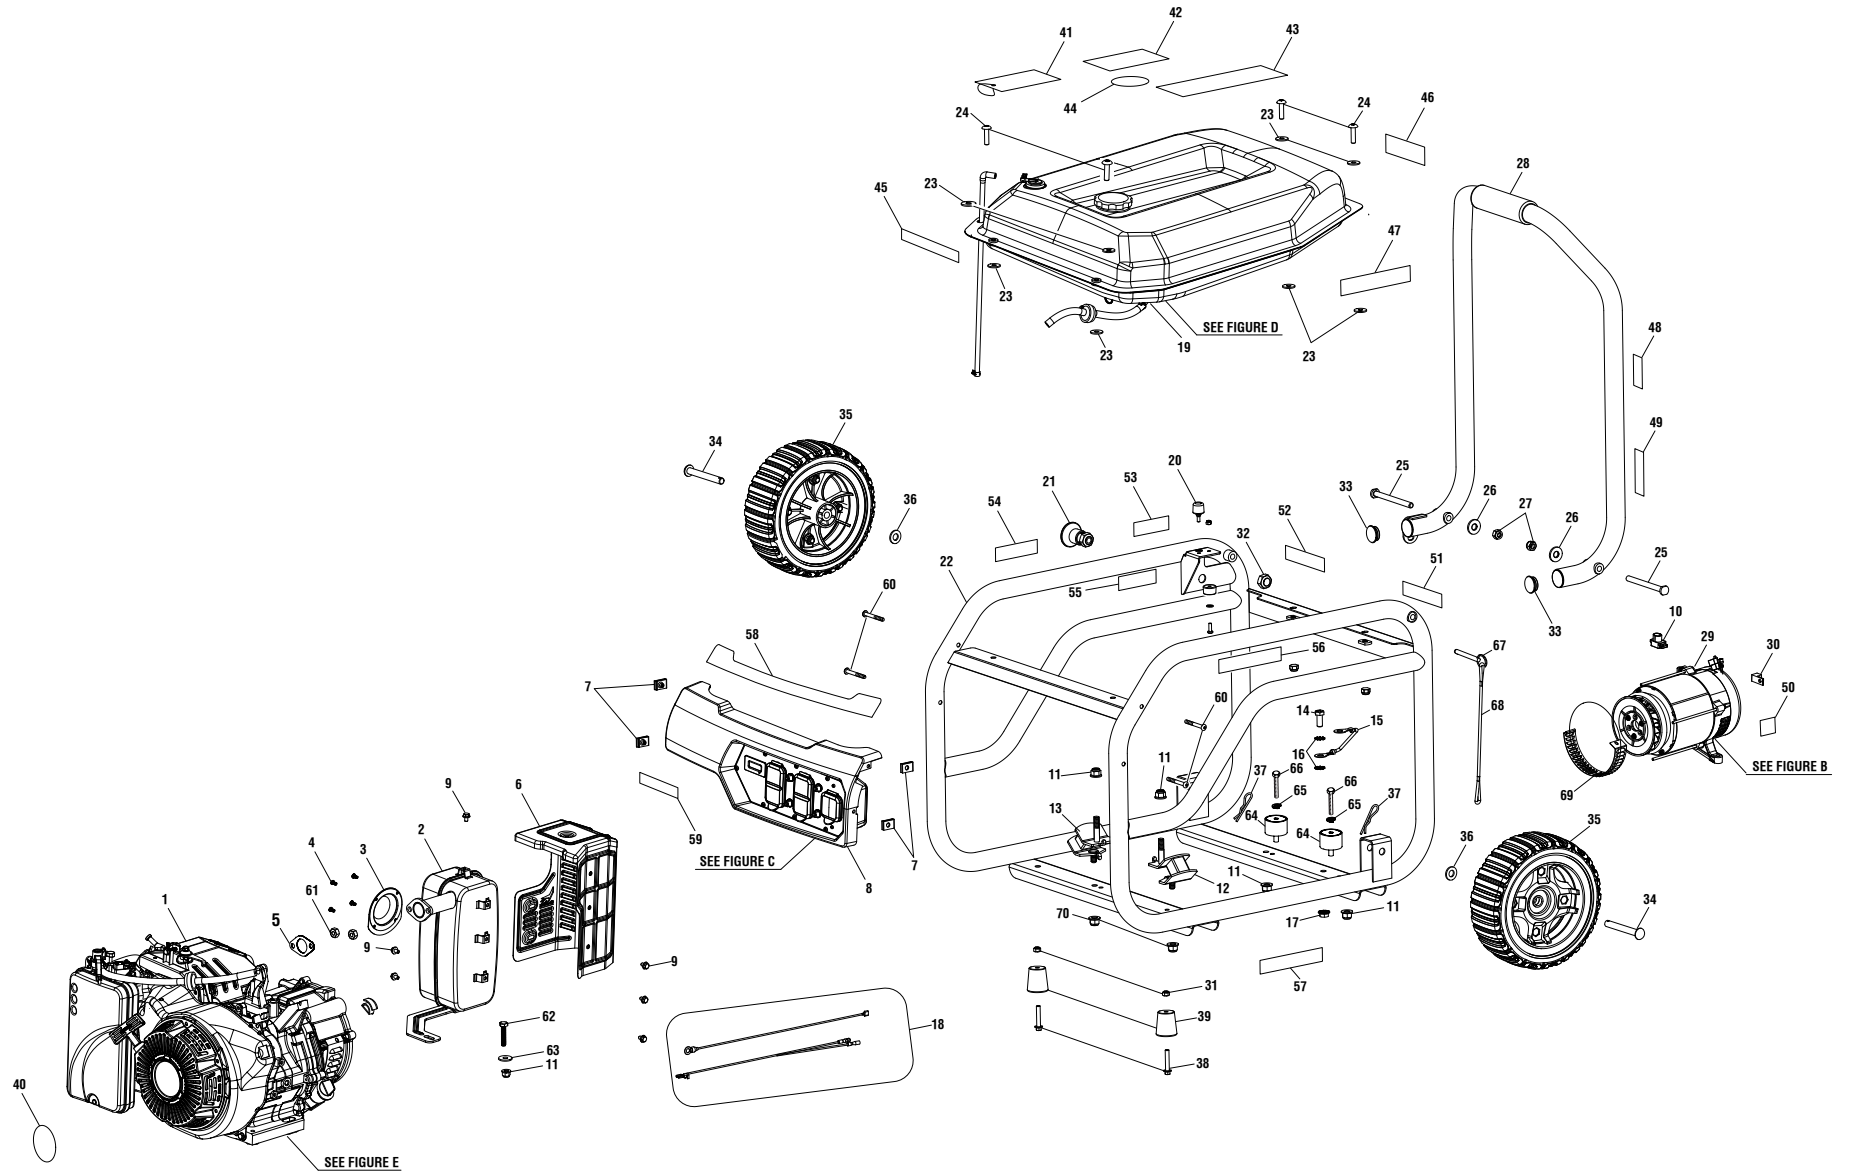

RYOBI GENERATOR – RY905500

FIGURE A

RYOBI GENERATOR – RY905500

The model number will be found on a label attached to the engine. Always mention the model number in all correspondence regarding your **GENERATOR** or when ordering replacement parts.