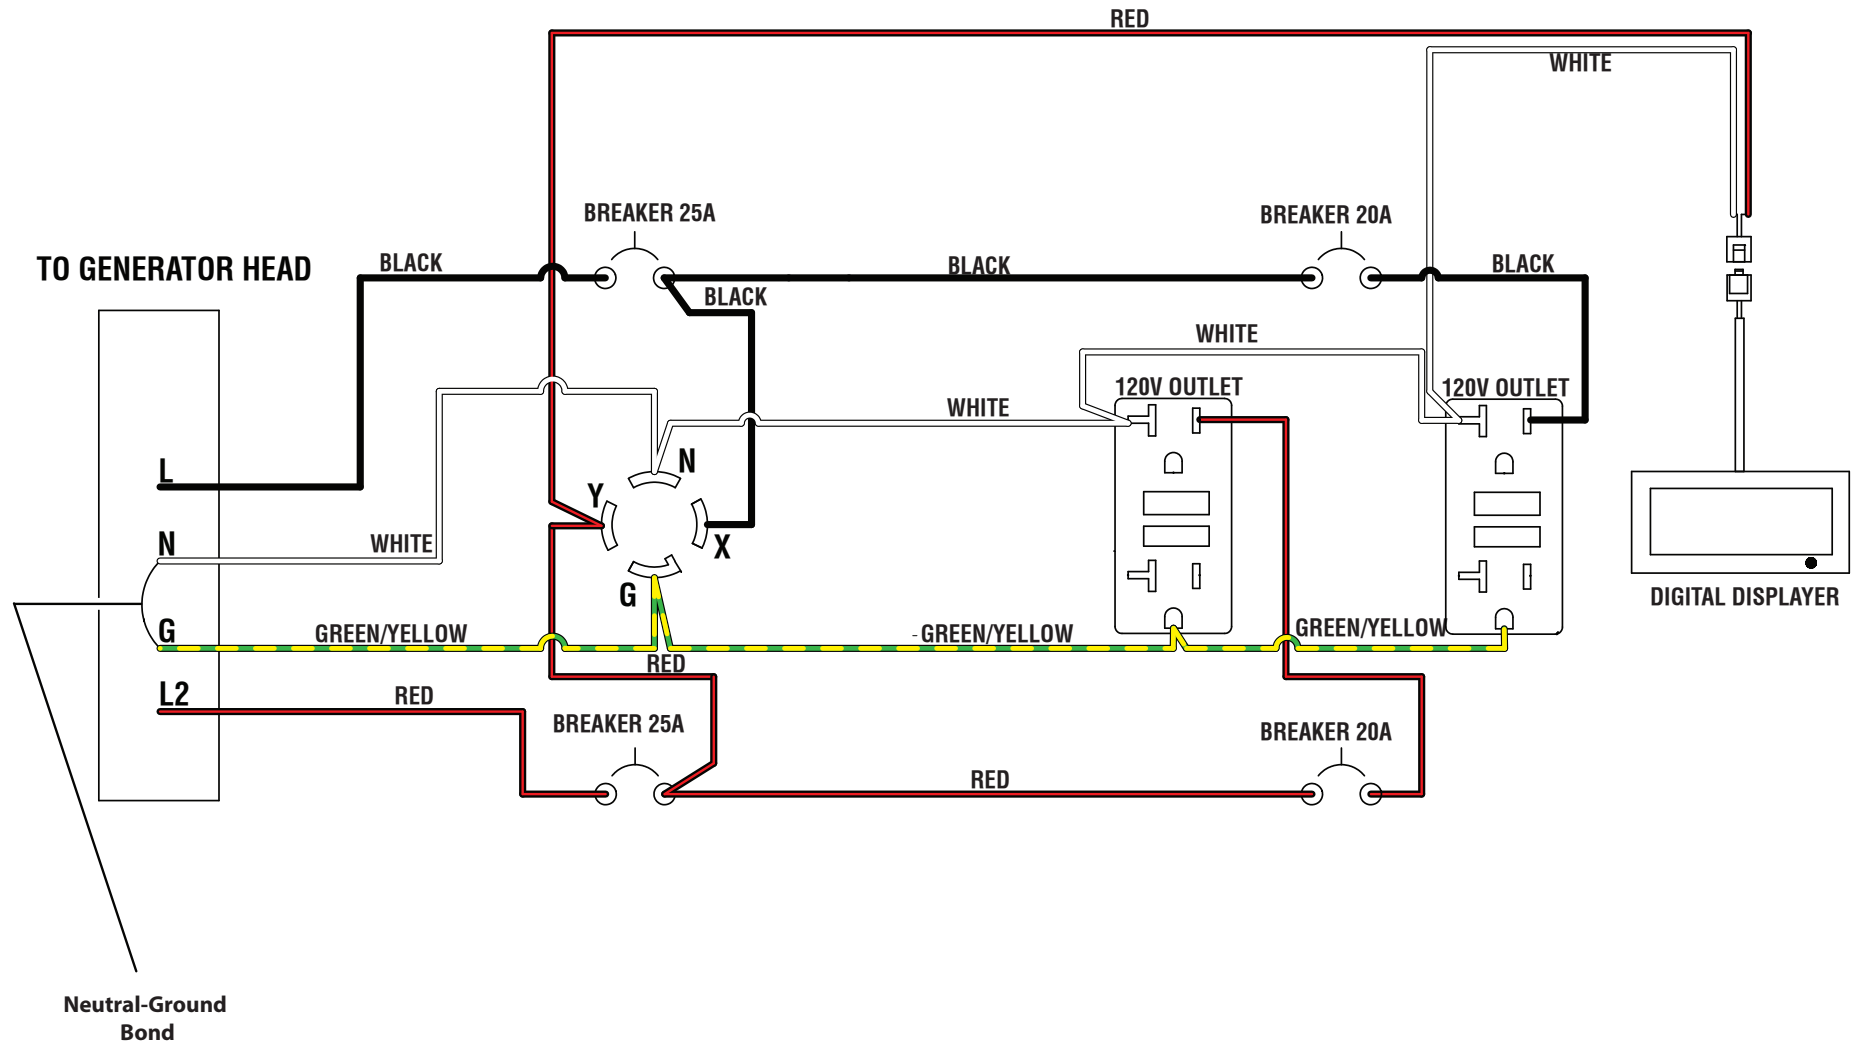

RYOBI GENERATOR – RY905500

The model number will be found on a label attached to the engine. Always mention the model number in all correspondence regarding your **GENERATOR** or when ordering replacement parts.

PARTS LIST – FIGURE E

KEY	P/N	DESCRIPTION	QTY	KEY	P/N	DESCRIPTION	QTY
57	D91325	Bolt (M6 x 12 mm)	9	85	518248003	Air Cleaner Bottom Cover	1
58	D261104	Cylinder Head Cover Comp	1	86	DJ188FD-14202-A	Element Bracket	1
59	D96075	Headcover Packing	1	87	D264729-164	Recoil Starter Comp	1
60	D91819	Lock Bolt	1	88	DJ188F-16111-A	Rope	1
61	D264409	Upper Shroud Assembly	1	89	660465002	Screw (M4 x 10 mm).....	1
62	D264601	Recoil Starter Fan.....	1	90	973156001	Washer.....	1
63	D264501	Starter Pulley	1	91	D536406	Switch Assembly	1
64	D90004	Nut	1	92	638970004	Engine Switch Bracket	1
65	D97518	Ignition Coil Assembly	1	93	570358160	Fuel Hose (280 mm)	1
66	D91331	Bolt (M6 x 25 mm)	2	94	636997001	Recoil cover.....	1
67	D96078	Intake Packing	1	95	590458022	Choke Lever (Grey).....	1
68	D262301	Carburetor Insulator	1	96	525361006	Control Lever (Grey).....	1
69	D96081	Carburetor Packing	1	97	660972028	Bolt (M6 x 10 mm, Pan Hd.)	1
70	D94227	Carburetor Spacer.....	1	98	661864011	Screw (St 2.9 x 16 mm, Pan Hd)	2
71	D262701	Governor Rod.....	1	Not Shown			
72	D264201	Throttle Return Spring	1		120968004	High Alt Kit (DUCAR 420CC 2000-3,000 FT)	
73	D264729-164	Recoil Starter Assembly	1				
74	D91818	Rocker Arm Adujuster	2		120968016	High Alt Kit (DUCAR 420CC 3000-5000 FT)	
75	D260801	Clip	2				
76	D262922	Air Cleaner Assembly	1		120968017	High Alt Kit (DUCAR 420CC 5000-6000 FT)	
77	D95622	Breather Tube	1				
78	D260802	Locking Flaps	4		120968018	High Alt Kit (DUCAR 420CC 6000-7000 FT)	
79	D264101	Governor Spring	1				
80	D245104	Amplifier.....	1				
81	D265614	Dipstick.....	1				
82	DJ188FD-14204-A	Air Cleaner Cover	1				
83	291443003	Switch Assembly	1				
84	D536408	Flameout Wire	1				

⚠ WARNING:

To avoid possible personal injury or equipment damage, a registered electrician or an authorized service representative should perform installation and all service. Under no circumstances should an unqualified person attempt to wire into a utility circuit.

RYOBI GENERATOR – RY905500

WIRING DIAGRAM