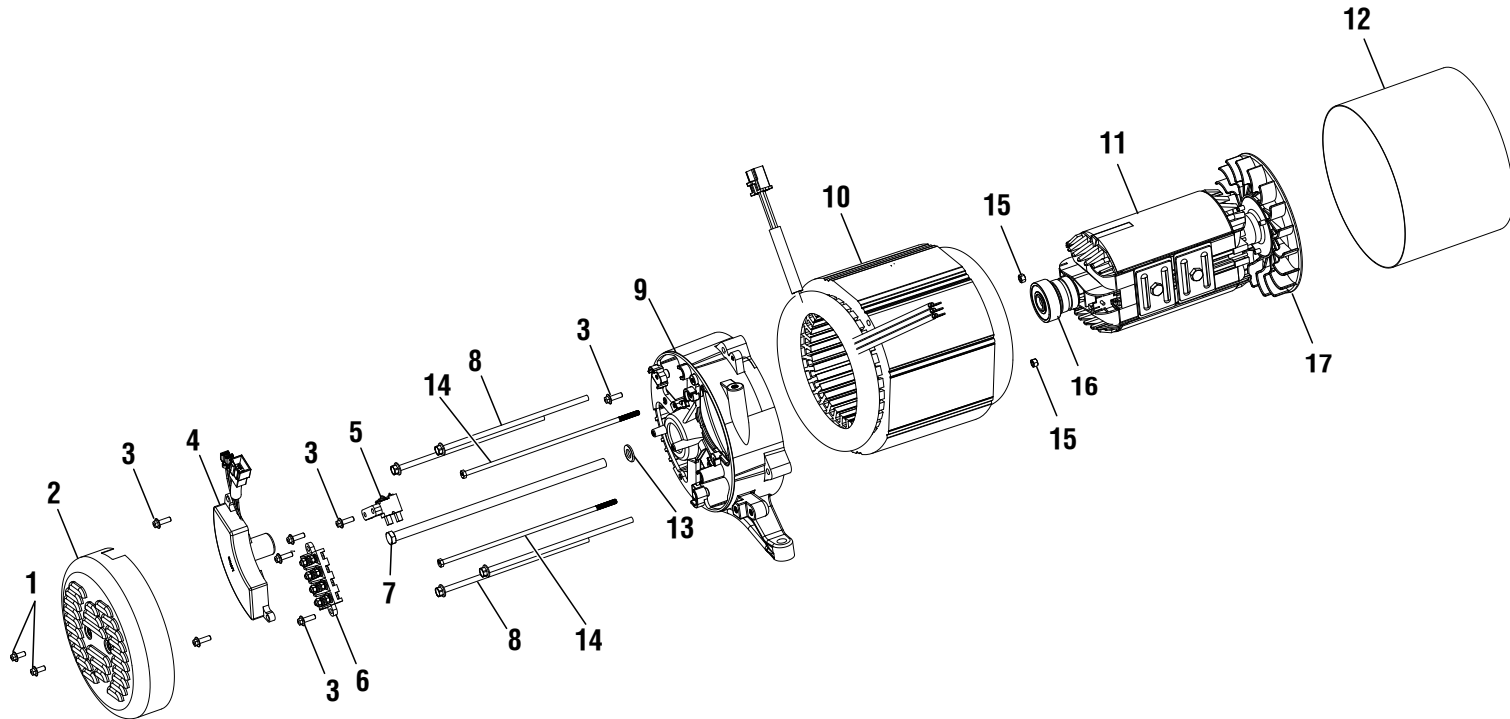

FIGURE B

KEY NO.	PART NUMBER	DESCRIPTION	QTY	KEY NO.	PART NUMBER	DESCRIPTION	QTY
1	660938011	Bolt (M5 x 12 mm, Hex Flange Hd.).....	2	10	310771055	Stator Assembly.....	1
2	678296004	Brush Cover	1	11	310772056	Rotor Assembly	1
3	660938012	Bolt (M5 x 16 mm, Hex Flange Hd.).....	5	12	638624022	Wrapper	1
4	290440010	Automatic Voltage Regulator	1	13	638678012	Rotor Washer	1
5	290441005	Brush Assembly	1	14	660938029	Bolt (M6 x 200 mm).....	2
6	290602003	Terminal Block	1	15	690840002	Nut (M5)	2
7	661557026	Rotor Bolt (M8 x 220 mm).....	1	16	681963001	Ball Bearing.....	1
8	661603019	Stator Bolt (M6 x 180 mm).....	4	17	307471001	Fan	1
9	678289008	Bearing Housing	1				

FIGURE C

KEY NO.	PART NUMBER	DESCRIPTION	QTY	KEY NO.	PART NUMBER	DESCRIPTION	QTY
1	660899002	Screw (M8-18 x ½ in., T20 Torx Hd.)	7	7	290400022	Duplex Receptacle (120V)	2
2	570412007	Outlet Cover	1	8	780351003	Circuit Breaker (25 Amp)	2
3	570412008	Duplex Outlet Cover	2	9	780350001	Circuit Breaker (20 Amp)	2
4	290492005	Digital Meter	1	10	678827004	Lock Nut (M4)	6
5	638496041	Front Panel	1	11	519815010	Control Box (Back Panel)	1
6	290401004	Twist Lock Receptacle (120/240 Volt, 30 Amp, L14-30)	1	12	570766006	Rubber Boot	1
				13	570766010	Grommet	1