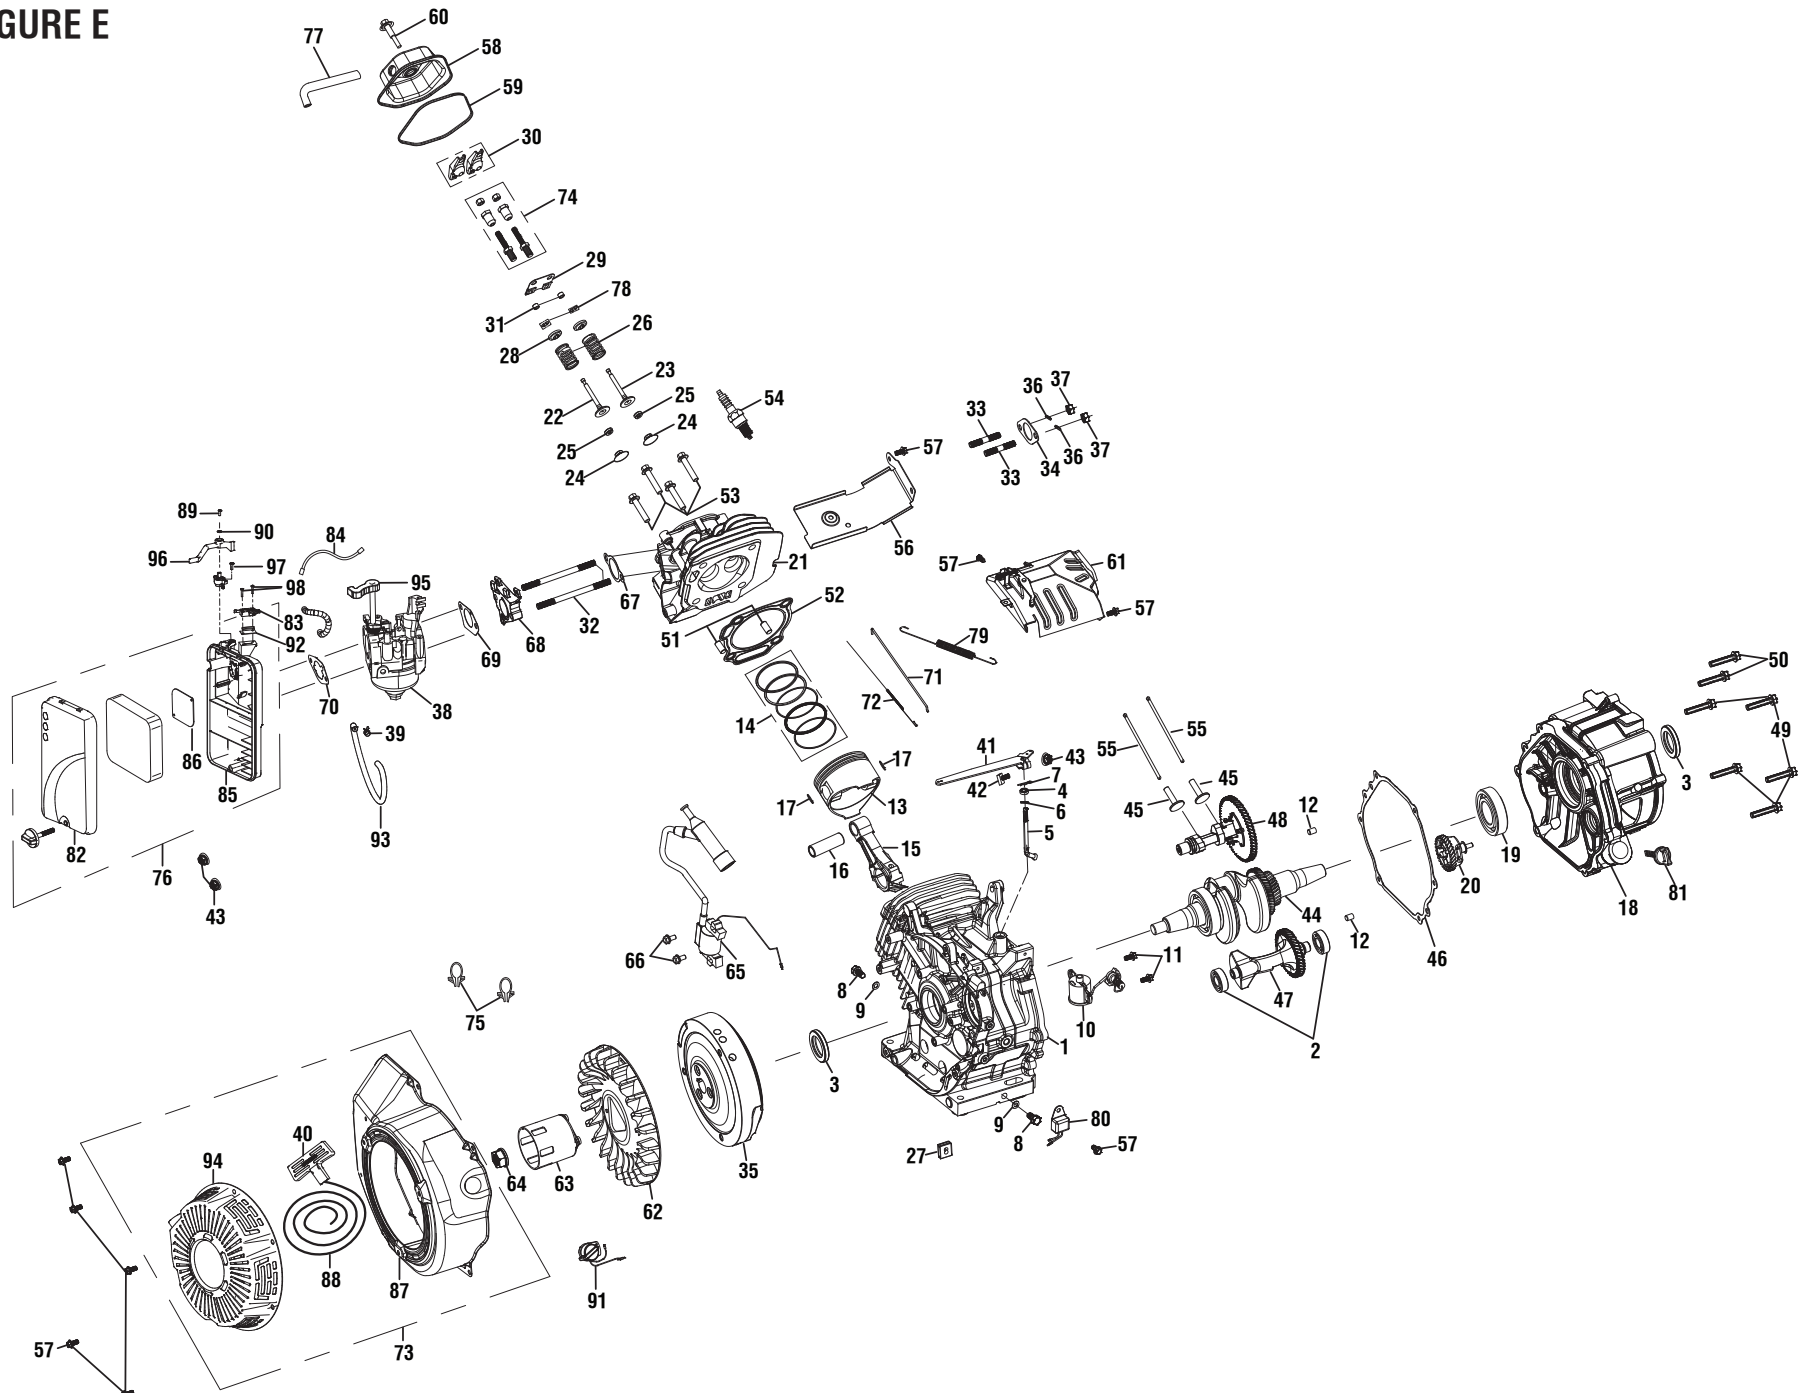

RYOBI GENERATOR - RY905500

FIGURE E

RYOBI GENERATOR – RY905500

The model number will be found on a label attached to the engine. Always mention the model number in all correspondence regarding your **GENERATOR** or when ordering replacement parts.

PARTS LIST – FIGURE E

KEY	P/N	DESCRIPTION	QTY	KEY	P/N	DESCRIPTION	QTY
1	D260220	Crankcase	1	29	D262201	Push Rod Guide Plate	1
2	D93002	Ball Bearing	2	30	D262101	Rocker Assembly.....	2
3	D93511	Oil Seal	2	31	D261806	Rotator.....	2
4	D93514	Governor Arm Shaft.....	1	32	D91016	Stud Bolt.....	2
5	D263901	Governor Arm Shaft.....	1	33	D91007	Stud Bolt.....	2
6	D96806	Governor Arm Shaft Washer	1	34	D96083	Exhaust Packing.....	1
7	D263902	Lock Pin	1	35	D260401	Flywheel Assembly	1
8	D91817	Drain Plug Bolt.....	2	36	D94206	Spring Washer	2
9	D94004	Drain Plug Washer	2	37	D90011	Hex Nut (M8).....	2
10	D265102	Oil Level Switch Assembly	1	38	D262839	Carburetor Assembly.....	1
11	D91329	Bolt (M6 x16 mm)	2	39	DF4000H-14008-C	Fuel Line Clip.....	1
12	D240901	Cascover Dowel Pin	2	40	DJ188f-16110-B	Starter Grip.....	1
13	D261205	Piston.....	1	41	D264001	Governor Arm	1
14	D261604	Piston Scraper Ring Set	1	42	D91822	Governor Arm Bolt.....	1
15	D261503	Connecting Rod Assembly.....	1	43	D90016	Nut (M6).....	3
16	D265501	Piston Pin	1	44	D260316	Crankshaft Assembly	1
17	D261301	Piston Clip	2	45	D266101	Valve Lifter	2
18	D260111	Crankcase Cover Assembly	1	46	D96072	Cascover Package	1
19	D93015	Ball Bearing	1	47	D260301	Balancing Shaft	1
20	D264301	Governor Assembly	1	48	D262003	Camshaft Assembly	1
21	D261002	Cylinder Head.....	1	49	D91348	Bolt (M8 x 35 mm)	5
22	D261702	In Valve	1	50	D91349	Bolt (M8 x 40 mm)	2
23	D265903	Exhaust Valve	1	51	D260901	Dowel Pin	2
24	D261807	Intake Valve Returner	2	52	D96089	Cylinder Head Gasket	1
25	D93513	Oil Seal Valve.....	2	53	D91321	Bolt (M10 x 80 mm)	4
26	D266002	Valve Spring.....	2	54	D97108	Spark Pulg	1
27	D269901	Starter Assembly Rubber	1	55	D261901	Push Rod.....	2
28	D261805	Exhaust Valve Spring Seat	2	56	D260501	Shroud.....	1

WARNING:

To avoid possible personal injury or equipment damage, a registered electrician or an authorized service representative should perform installation and all service. Under no circumstances should an unqualified person attempt to wire into a utility circuit.