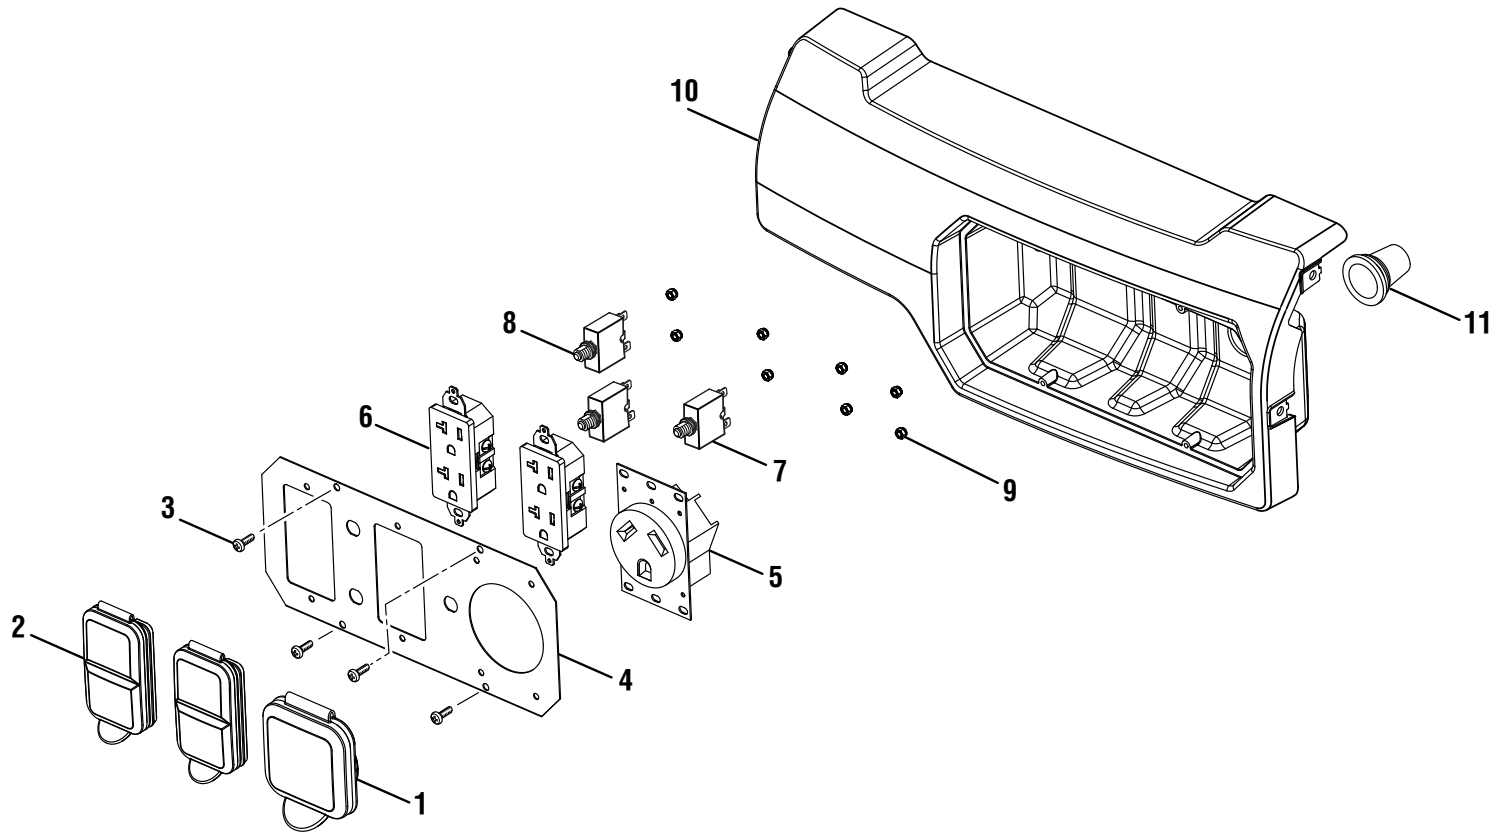

FIGURE B

KEY NO.	PART NUMBER	DESCRIPTION	QTY	KEY NO.	PART NUMBER	DESCRIPTION	QTY
1	660938025	Bolt (M5 x 12 mm, Hex Flange Hd.)	2	9	678865005	Bearing Housing	1
2	678296005	Brush Cover	1	10	310772065	Stator Assembly	1
3	660938024	Bolt (M5 x 16 mm, Hex Flange Hd.)	6	11	310771070	Rotor Assembly	1
4	290440011	Automatic Voltage Regulator	1	12	638624010	Wrapper	1
5	290441007	Brush Assembly	1	13	638678011	Rotor Washer	1
6	290602007	Terminal Block	1	14	570766008	Rubber Boot	1
7	661557020	Rotor Bolt	1	15	681963003	Ball Bearing	1
8	661603015	Stator Bolt	4	16	307471003	Fan	1

FIGURE C

KEY NO.	PART NUMBER	DESCRIPTION	QTY	KEY NO.	PART NUMBER	DESCRIPTION	QTY
1	570412013	Outlet Cover.....	1	7	780351001	Circuit Breaker (30 Amp).....	1
2	570412008	Duplex Outlet Cover	2	8	780350001	Circuit Breaker (20 Amp).....	2
3	661864006	Screw (M4.2 x 12 mm Pan Hd.).....	4	9	678827004	Lock Nut (M4)	8
4	638496039	Front Panel.....	1	10	519815008	Control Box (Back Panel).....	1
5	290400009	Receptacle (120V).....	1	11	570766006	Rubber Boot	1
6	290400017	Duplex Receptacle (120V).....	2				