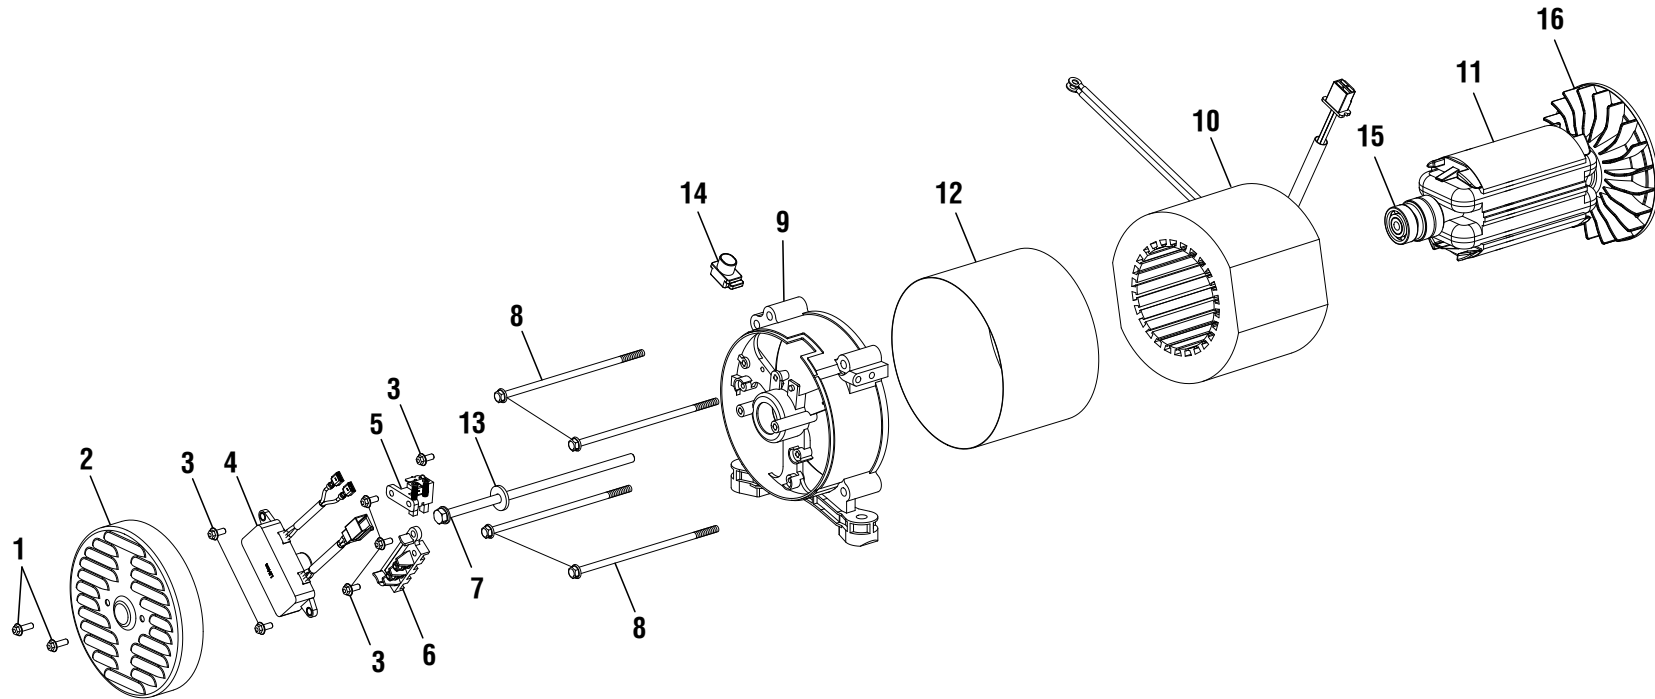

FIGURE B

KEY NO.	PART NUMBER	DESCRIPTION	QTY	KEY NO.	PART NUMBER	DESCRIPTION	QTY
1	660938025	Bolt (M5 x 12 mm, Hex Flange Hd.)	2	9	678865005	Bearing Housing	1
2	678296005	Brush Cover	1	10	310772065	Stator Assembly	1
3	660938024	Bolt (M5 x 16 mm, Hex Flange Hd.)	6	11	310771070	Rotor Assembly	1
4	290440011	Automatic Voltage Regulator	1	12	638624010	Wrapper	1
5	290441007	Brush Assembly	1	13	638678011	Rotor Washer	1
6	290602007	Terminal Block	1	14	570766008	Rubber Boot	1
7	661557020	Rotor Bolt	1	15	681963003	Ball Bearing	1
8	661603015	Stator Bolt	4	16	307471003	Fan	1