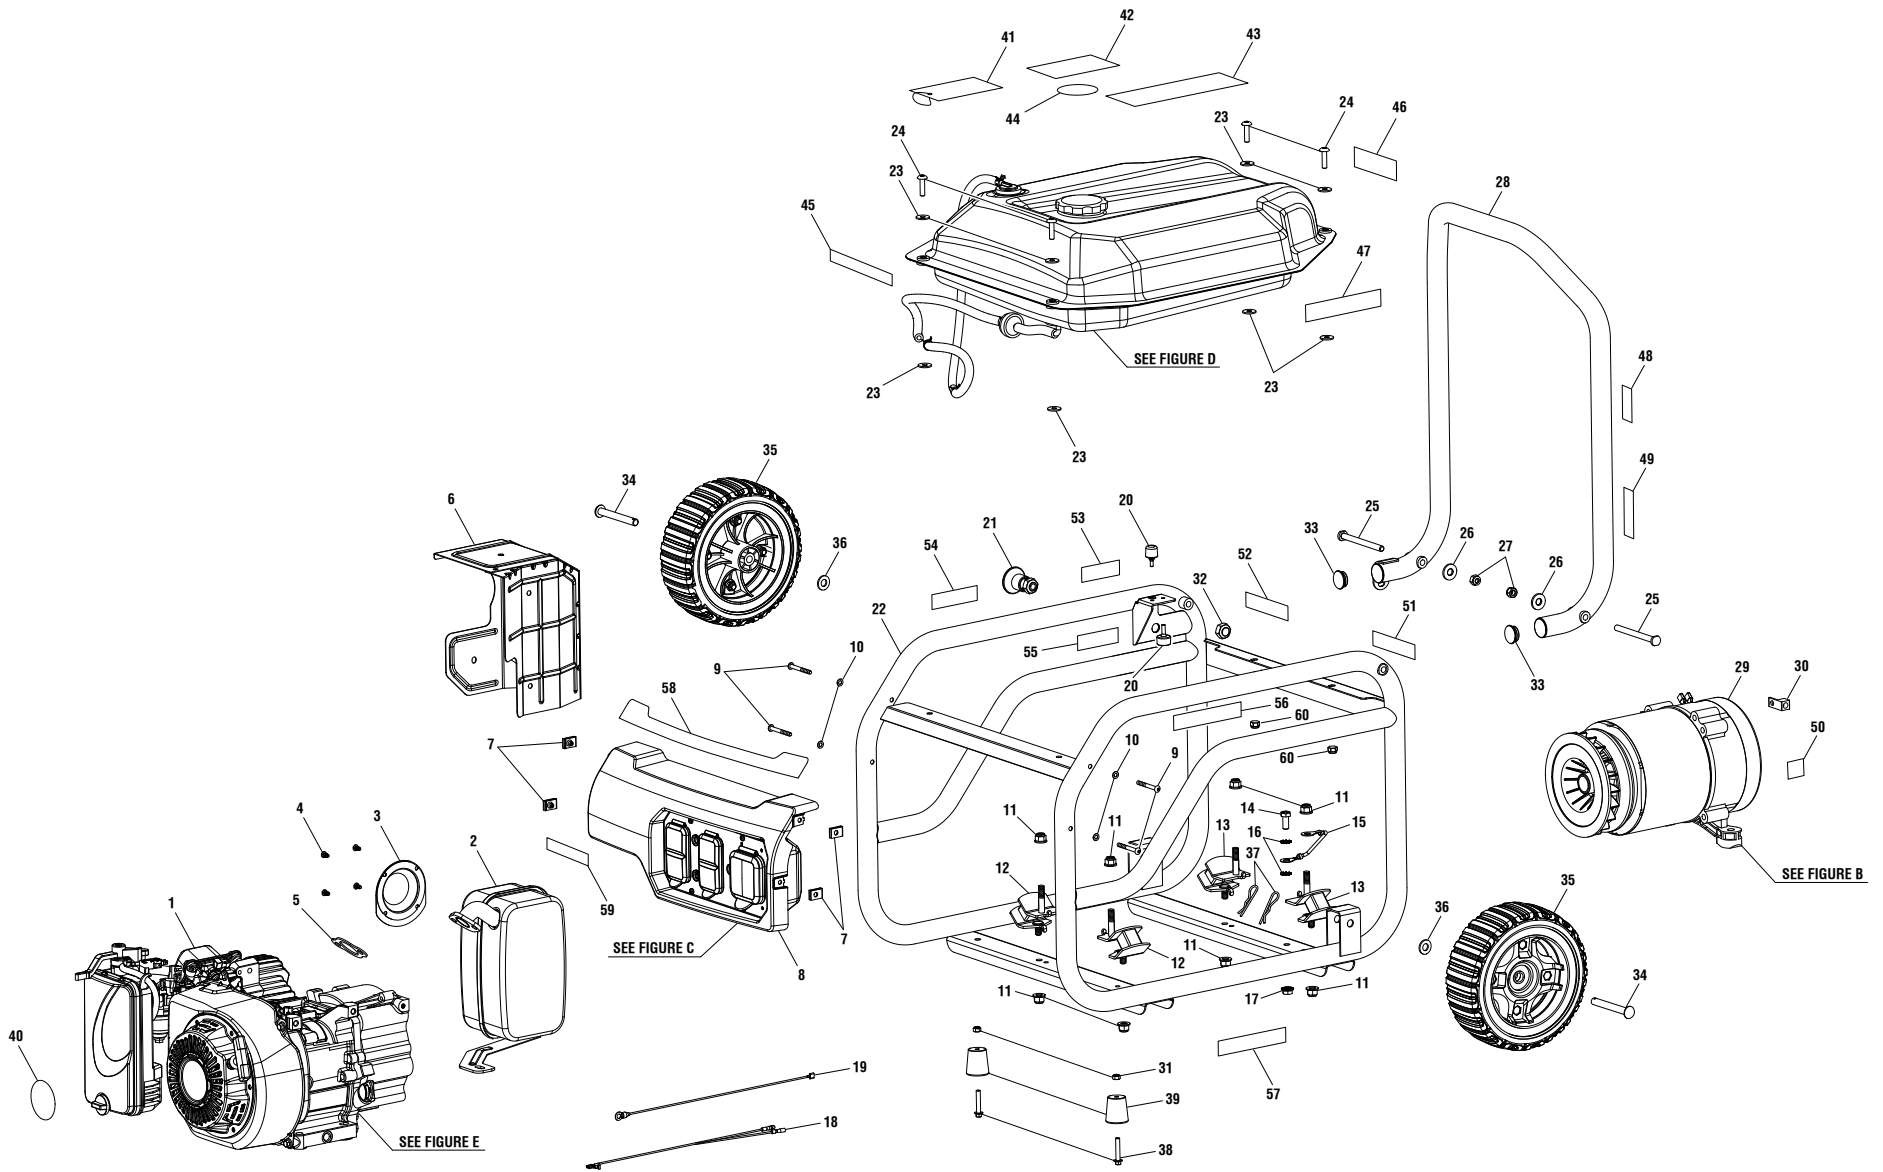

RYOBI GENERATOR - RY903600

FIGURE A

RYOBI GENERATOR – RY903600

The model number will be found on a label attached to the engine. Always mention the model number in all correspondence regarding your **GENERATOR** or when ordering replacement parts.

PARTS LIST - FIGURE A

KEY PART NO. NUMBER	DESCRIPTION	QTY	KEY PART NO. NUMBER	DESCRIPTION	QTY	KEY PART NO. NUMBER	DESCRIPTION	QTY
1	Note A	1	23	638387002 Washer (1/4 in., Type A).....	8	43	940515016 CPSC Label.....	1
2	309322040 Muffler	1	24	660901003 Screw (1/4-20 x 1 in., T30 Torx Hd.).....	4	44	940872022 Fuel Stabilizer Label	1
3	638147003 Spark Arrester	1	25	678522027 Handle Pivot Bolt.....	2	45	940705279 Logo Label.....	1
4	661306001 Screw (8-32 x 3/8 in.)	4	26	638128002 Washer (5/16 in.).....	2	46	940947003 Combustion Warning Label.....	1
5	678728005 Exhaust Gasket	1	27	678259003 Lock Nut (5/16-18)	2	47	940617154 Start Label.....	1
6	638497043 Heat Shield.....	1	28	310224078 Handle	1	48	940872024 Fuel Stabilizer Label (SP/FR).....	1
7	678824004 U-Clip (M6)	4	29	310227078 Generator Head Assembly	1	49	940872003 E85 Label.....	1
8	290403075 Control Panel Assembly	1	30	638703006 Ground Lug	1	50	940513002 Ground Label.....	1
9	660224020 Screw (M5 x 35 mm)	4	31	678774003 Lock Nut (M8).....	2	51	940513029 Ground Warning Label	1
10	638623005 Washer (ID5.3 x OD10 x 0.5t).....	4	32	678518002 Lock Nut (1/2-20)	1	52	940974007 Fire Danger Label	1
11	678774002 Lock Nut (M8).....	8	33	519712002 End Cap.....	2	53	940758005 Pin Release Label.....	1
12	679940002 Isolator (Right)	2	34	681866004 Axle Bolt	2	54	941486008 Inquiries Label	1
13	679940004 Isolator (Left).....	2	35	308451034 Wheel.....	2	55	940680027 Hot Surface Label.....	1
14	661502005 Bolt (5/16-18 X 0.75 in.).....	1	36	638422004 Washer (M10)	2	56	940974089 Fire Distance Label.....	1
15	290404001 Ground Wire Assembly.....	1	37	678146002 Hitch Pin.....	2	57	940708019 Lubricant Label.....	1
16	638704001 Star Washer (5/16 in.)	2	38	661836007 Bolt (M8 x 45 mm, Hex Flange Hd.).....	2	58	940779150 Performance Label	1
17	678145002 Flange Nut (5/16-18).....	1	39	562856010 Foot	2	59	940647117 Choke Label	1
18	290405010 Wire Assembly (Black).....	1	40	940633044 Recoil Label.....	1	60	678016002 Lock Nut (1/4-20)	2
19	290427004 Wire Assembly (Green)	1	41	940971087 Notice Hangtag	1	Not Shown:		
20	570712006 Handle Bumper	2	42	940654254 Warning Label	1	991000476	Operator's Manual	
21	308910010 Handle Release Pin	1				991000477	Quick Reference Guide	
22	308581167 Carrier Assembly.....	1				120302016	Hardware Kit	

NOTE A: Techtronic Industries Power Equipment, Inc., will not provide complete engines as replacement parts. Engines are covered through the engine manufacturer's warranty. Consult the accompanying engine manual or contact our service department for assistance.