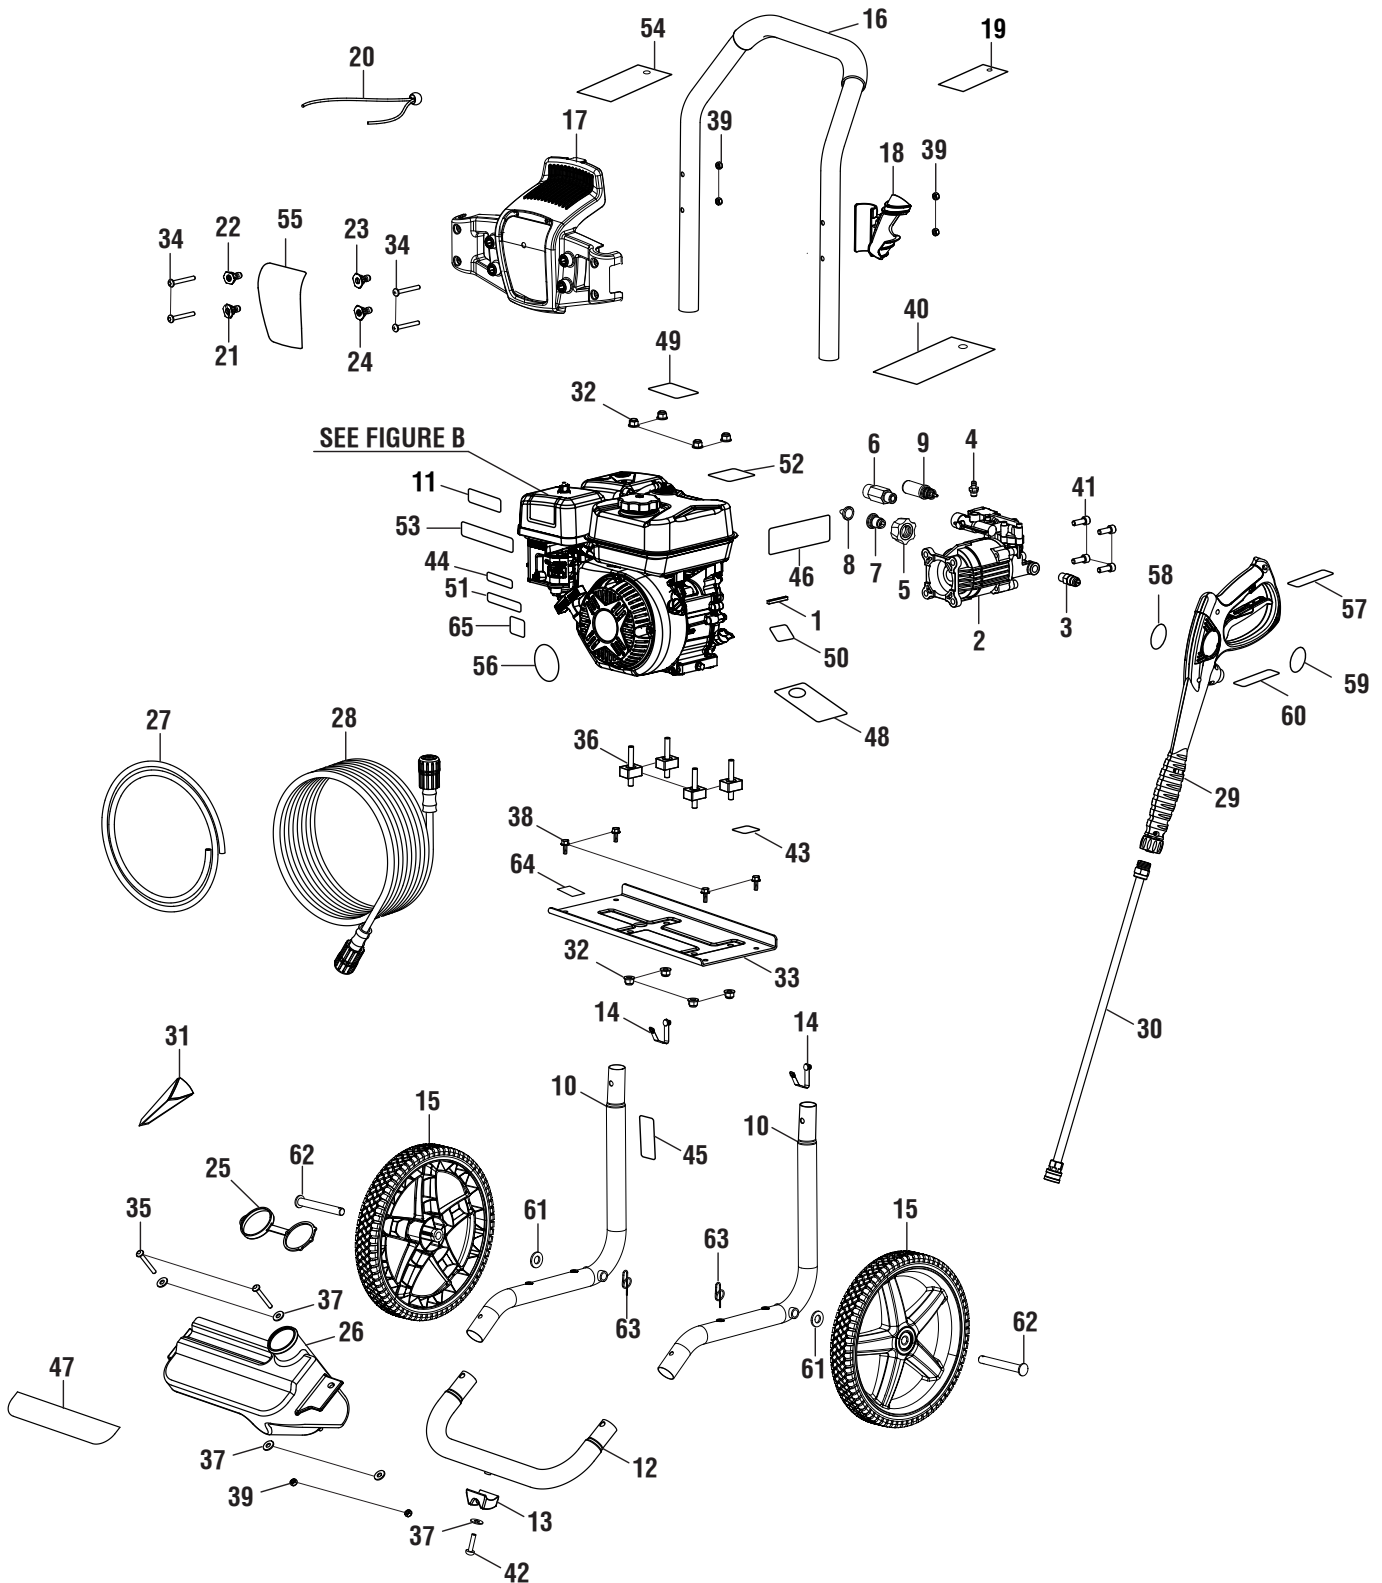

RYOBI PRESSURE WASHER – ITEM NO. RY80588A

FIGURE A

RYOBI PRESSURE WASHER – ITEM NO. RY80588A

The model number will be found on a label attached to the engine. Always mention the model number in all correspondence regarding your **PRESSURE WASHER** or when ordering replacement parts.

KEY NO.	PART NUMBER	DESCRIPTION	QTY	KEY NO.	PART NUMBER	DESCRIPTION	QTY
1	678041007	Output Shaft Key	1	23	308700028	40° Deg Nozzle	1
2	308653098	Pump (Inc. Key Nos. 4-9).....	1	24	308706011	Soap Nozzle.....	1
3	678169004	Thermal Release Valve.....	1	25	310650004	Soap Tank Cap	1
4	308452002	Soap Injector Kit	1	26	580875008	Soap Tank	1
5	310993003	Inlet Filter Adapter Insert	1	27	561399011	Chemical Siphon Tube.....	1
6	308862003	Outlet Tube	1	28	308835100	Hose (25 ft.).....	1
7	642058001	Inlet Filter Connector	1	29	308760019	Trigger Handle Assembly (Inc. Key Nos. 59-60)	1
8	308662001	Inlet Filter Screen	1	30	308506014	Wand Assembly	1
9	310924003	Unloader Valve Assembly	1	31	519314001	Funnel	1
10	310703027	Main Frame Assembly (Inc. Key No. 14).....	2	32	678774002	Flange Lock Nut (M8).....	8
11	940803288	EMC Label	1	33	638662033	Engine Plate.....	1
12	310742026	Front Frame Assembly (Inc. Key Nos. 13, 37 and 42).....	1	34	661834008	Screw (M6 x 48 mm, Button Hd.)	4
13	561307007	Rubber Foot.....	1	35	661503015	Screw (M6 x 48 mm, T-30 Torx Hd.)	2
14	308421004	Handle Spring Clip.....	2	36	570554005	Engine Isolator	4
15	308451053	Wheel (12 in.)	2	37	638128004	Washer (1/4 in.)	5
16	308638042	Handle Assembly	1	38	661505020	Bolt (M6 x 16 mm, Flange Hd.).....	4
17	310673006	Hose and Nozzle Holder Assembly (Inc. Key No. 20)	1	39	678610006	Lock Nut (M6)	6
18	519313009	Wand Holder	1	40	940851346	Danger Hangtag.....	1
19	918016026	Quick Start Hangtag	1	41	660739002	Bolt (5/16-24 x 23 mm, Hex Soc. Hd.).....	4
20	310664001	Bungee Cord and Bead Assembly	1	42	660224009	Screw (M6 x 25mm, T-30 Torx Pan Hd.)	1
21	308697028	0° Deg Nozzle	1	43	940871010	Add Oil Label	1
22	308699028	25° Deg Nozzle	1	44	940851483	Choke Label.....	1
				45	940947003	Combustion Label.....	1