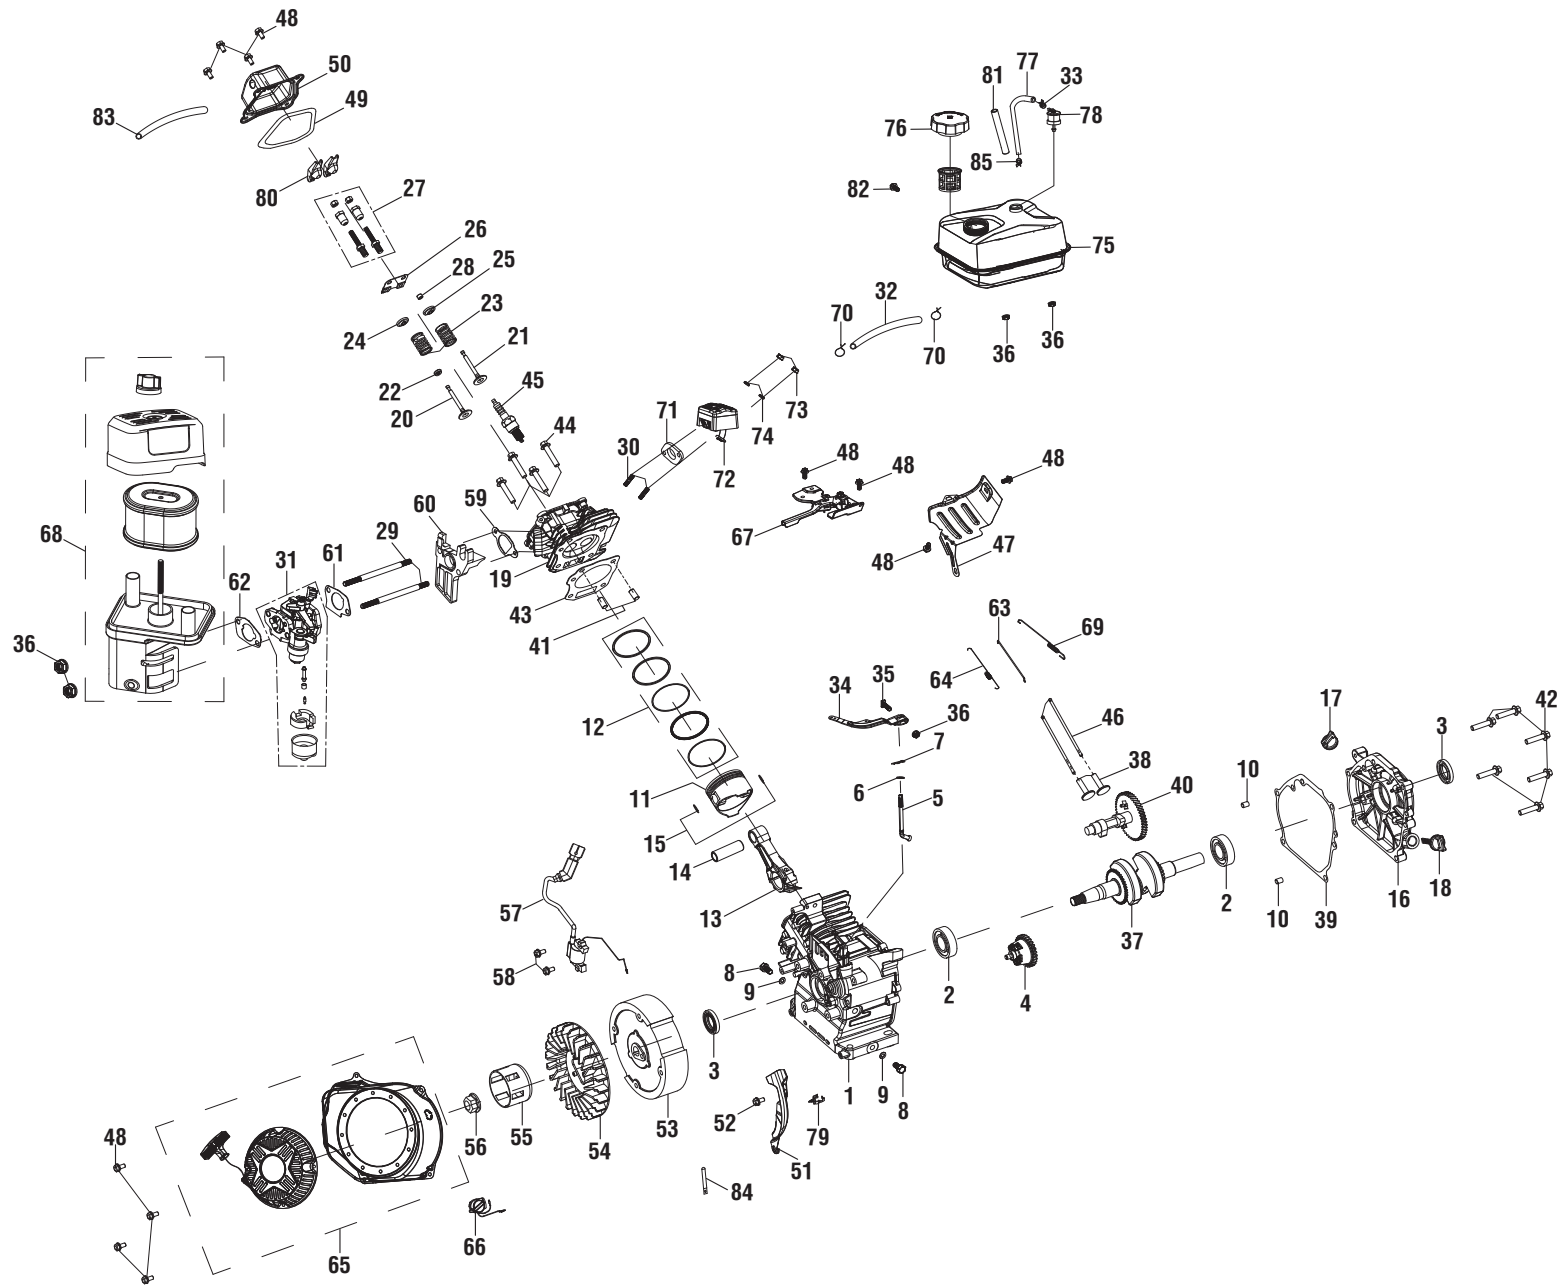

RYOBI PRESSURE WASHER – ITEM NO. RY80588A

FIGURE B

RYOBI PRESSURE WASHER – ITEM NO. RY80588A

The model number will be found on a label attached to the engine. Always mention the model number in all correspondence regarding your **PRESSURE WASHER** or when ordering replacement parts.

FIGURE B – PARTS LIST